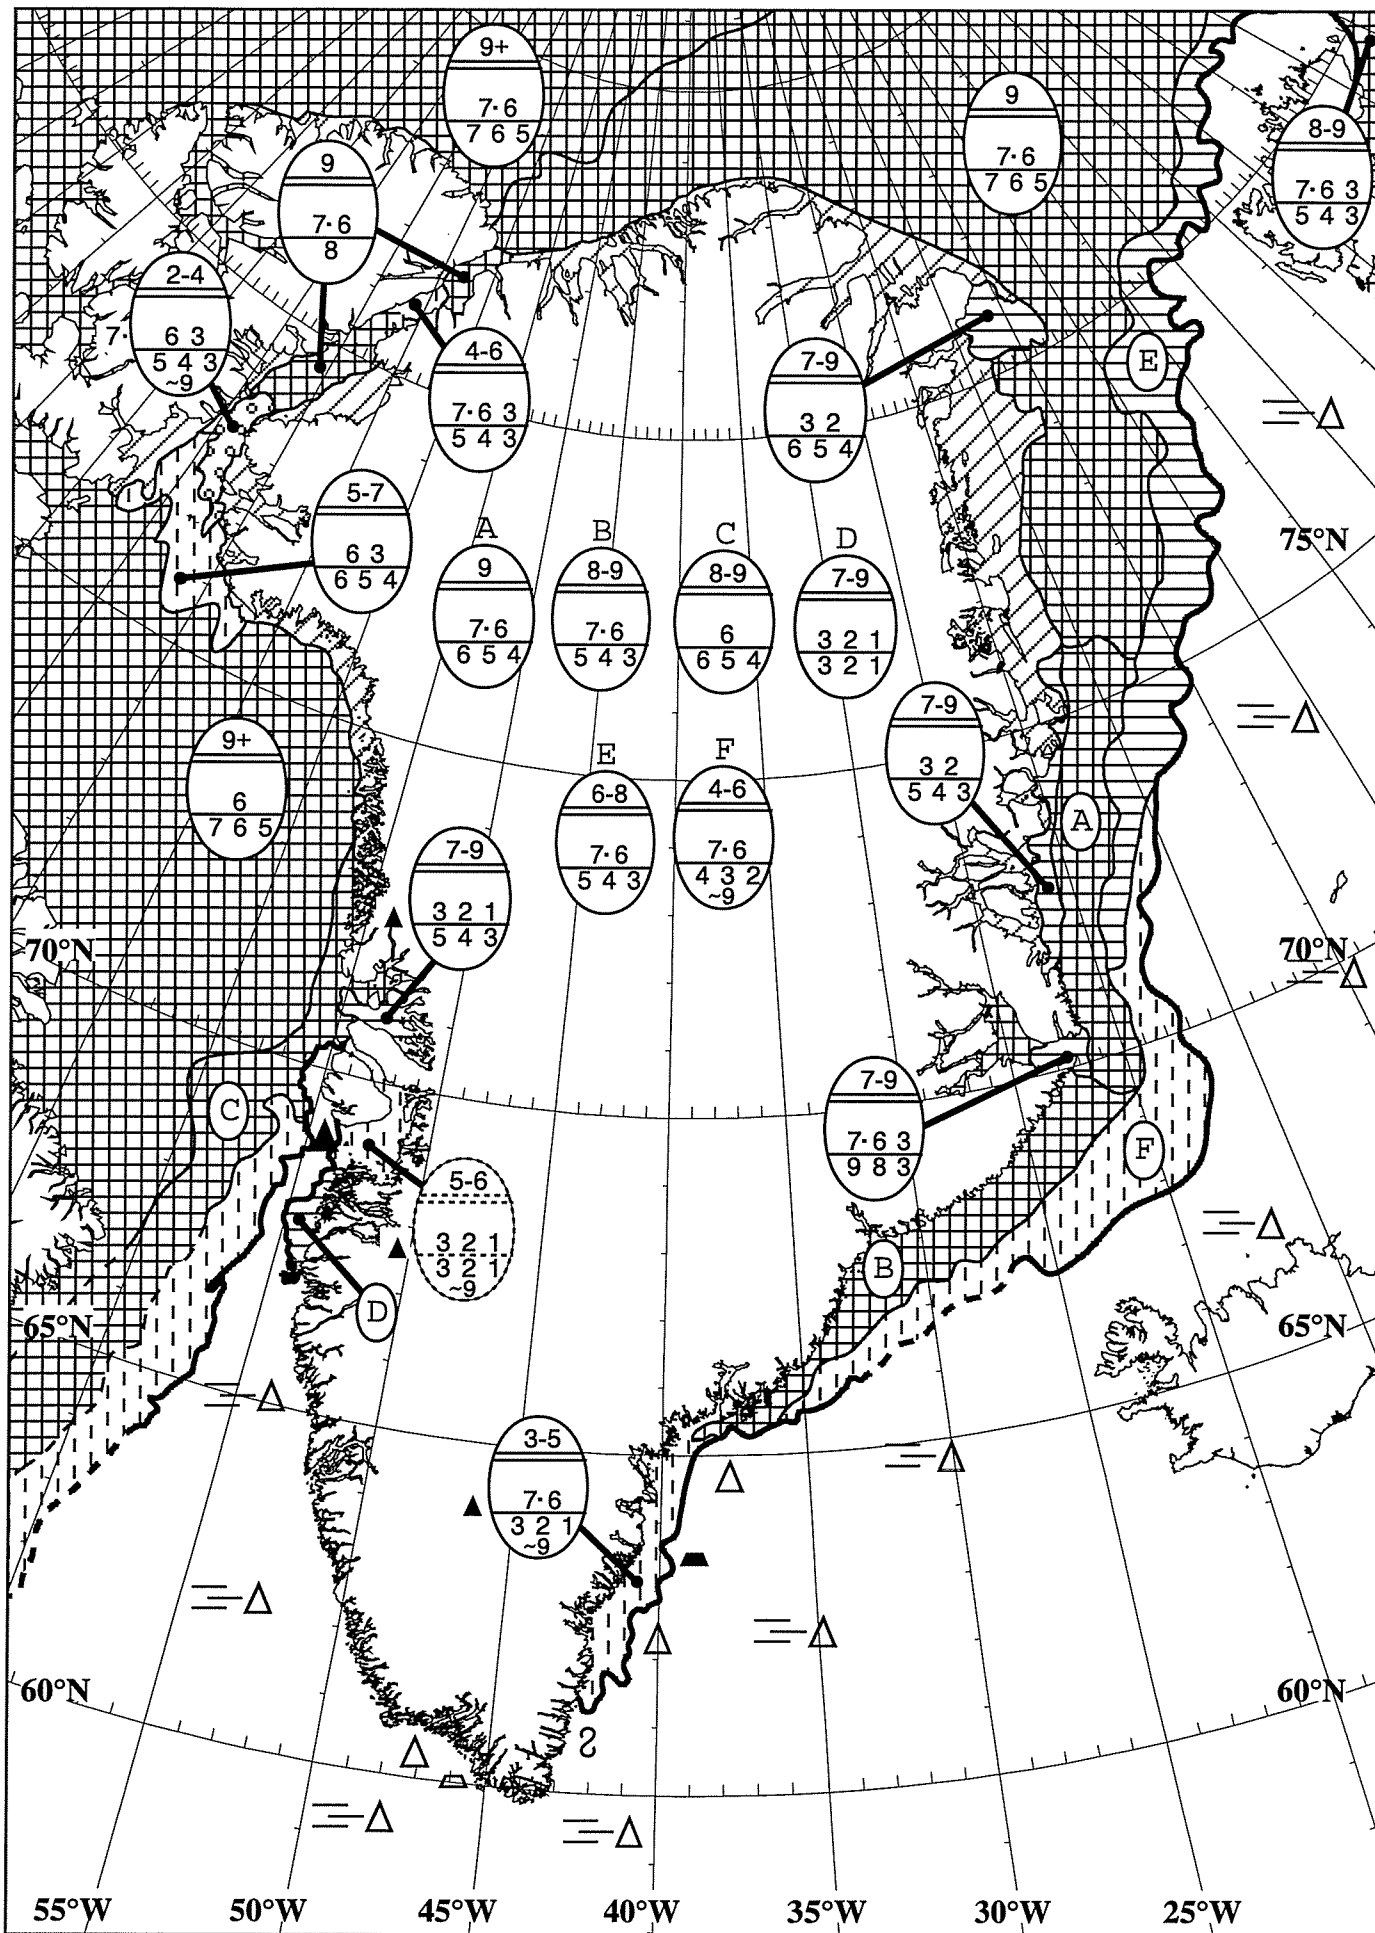

Greenland Ice Chart
Danish Meteorological Institute

Valid: 06 February 2005, 12.00 UTC
Weekly Analysis