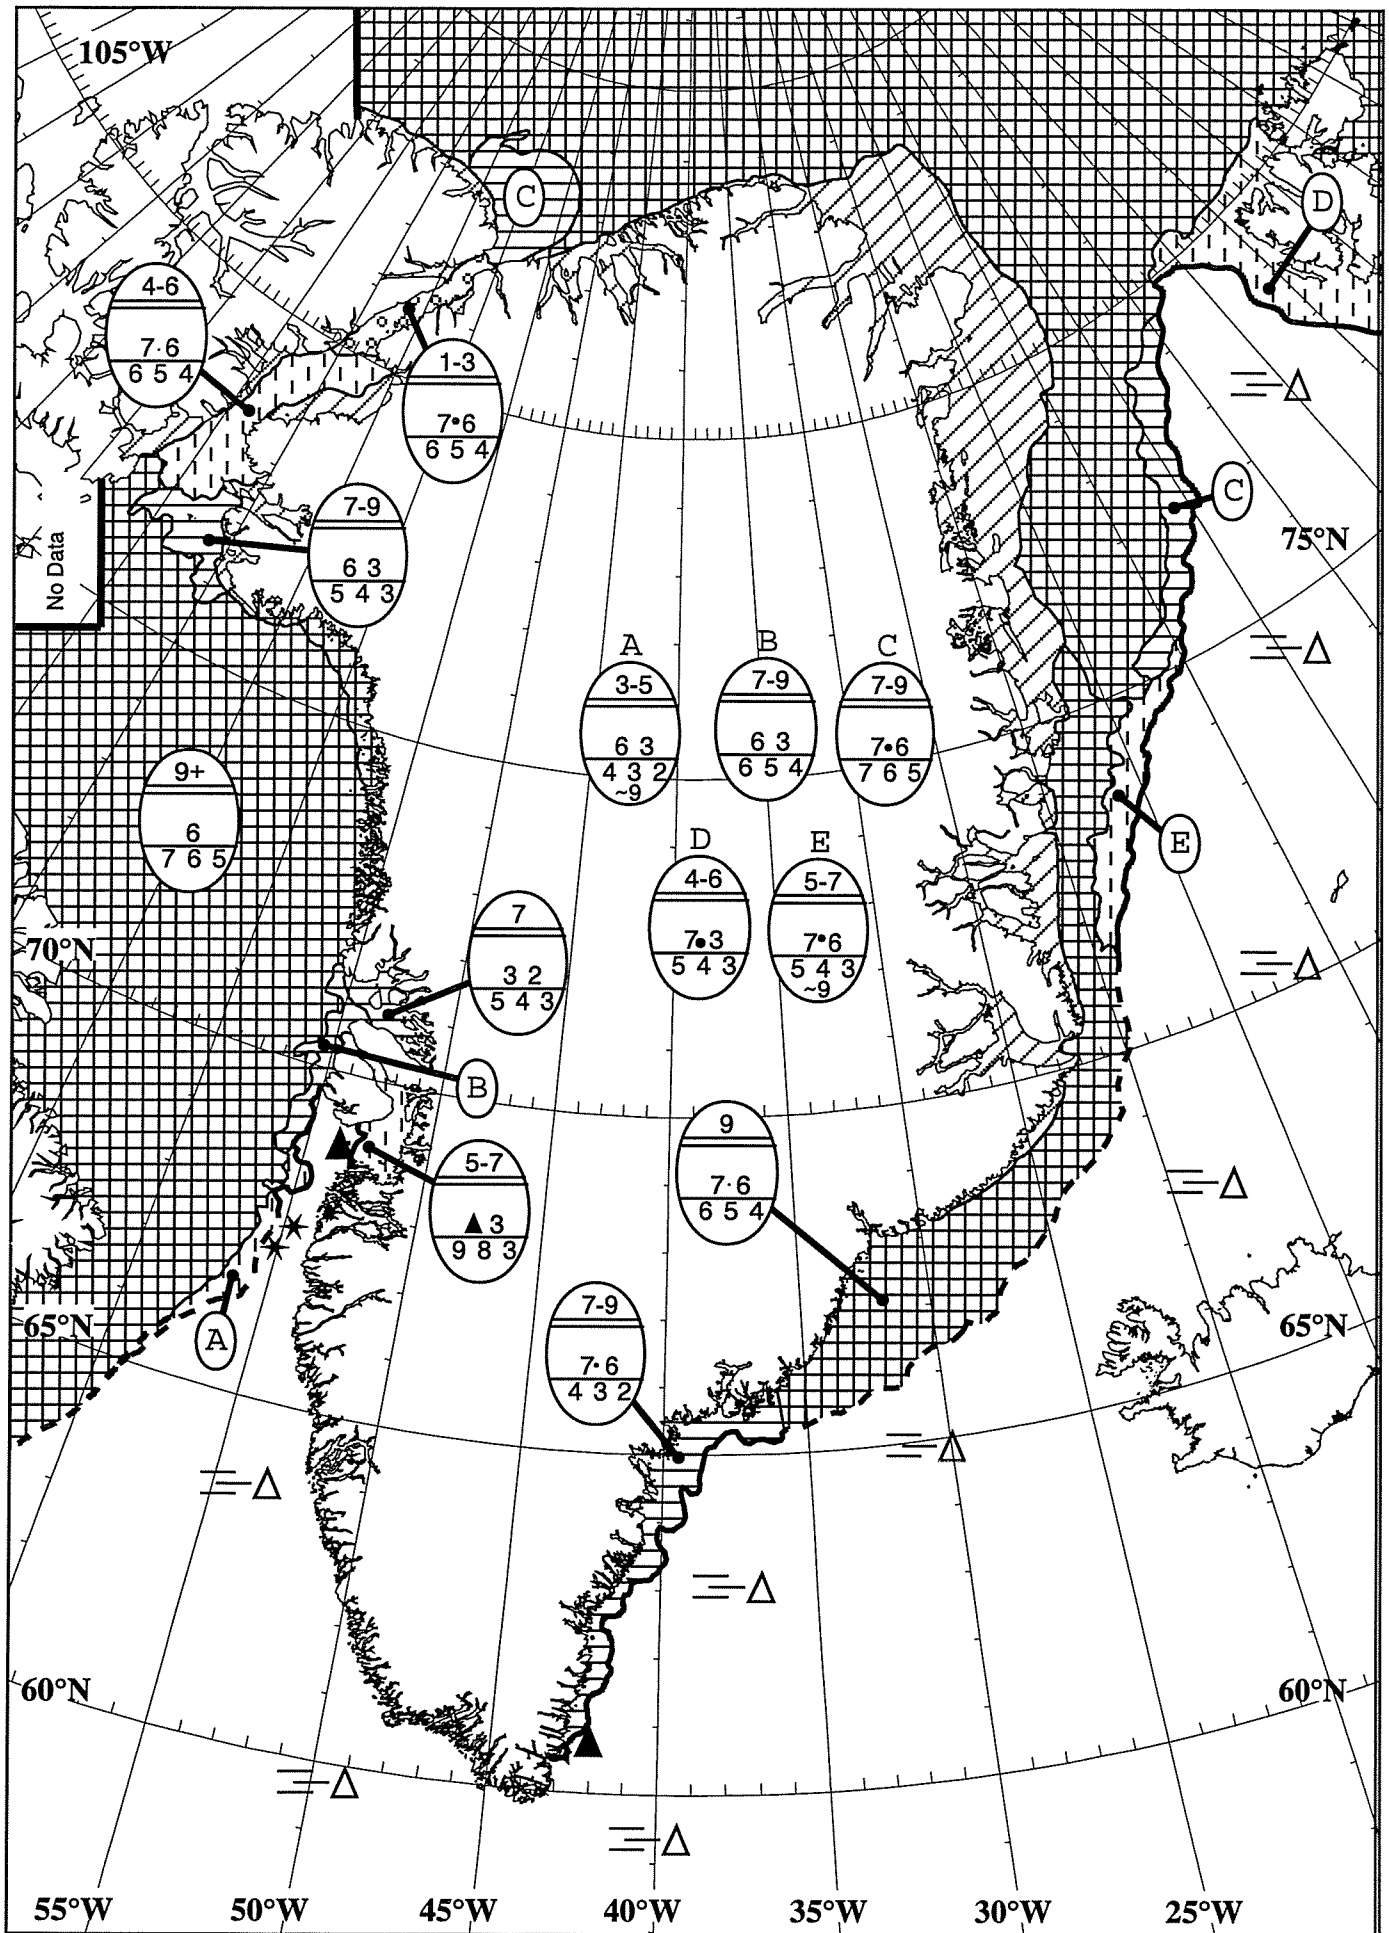

Greenland Chart
Danish Meteorological Institute

Valid: 04 January 2004 , 12.00 UTC
Weekly Analysis

Greenland Chart
 Danish Meteorological Institute

Valid: 11 January 2004 , 12.00 UTC
 Weekly Analysis

Greenland Chart
Danish Meteorological Institute

Valid: 25 January 2004 , 12.00 UTC
Weekly Analysis

Greenland Chart
Danish Meteorological Institute

Valid: 01 February 2004, 12.00 UTC
Weekly Analysis

Greenland Chart
Danish Meteorological Institute

Valid: 08 February 2004 , 12.00 UTC
Weekly Analysis