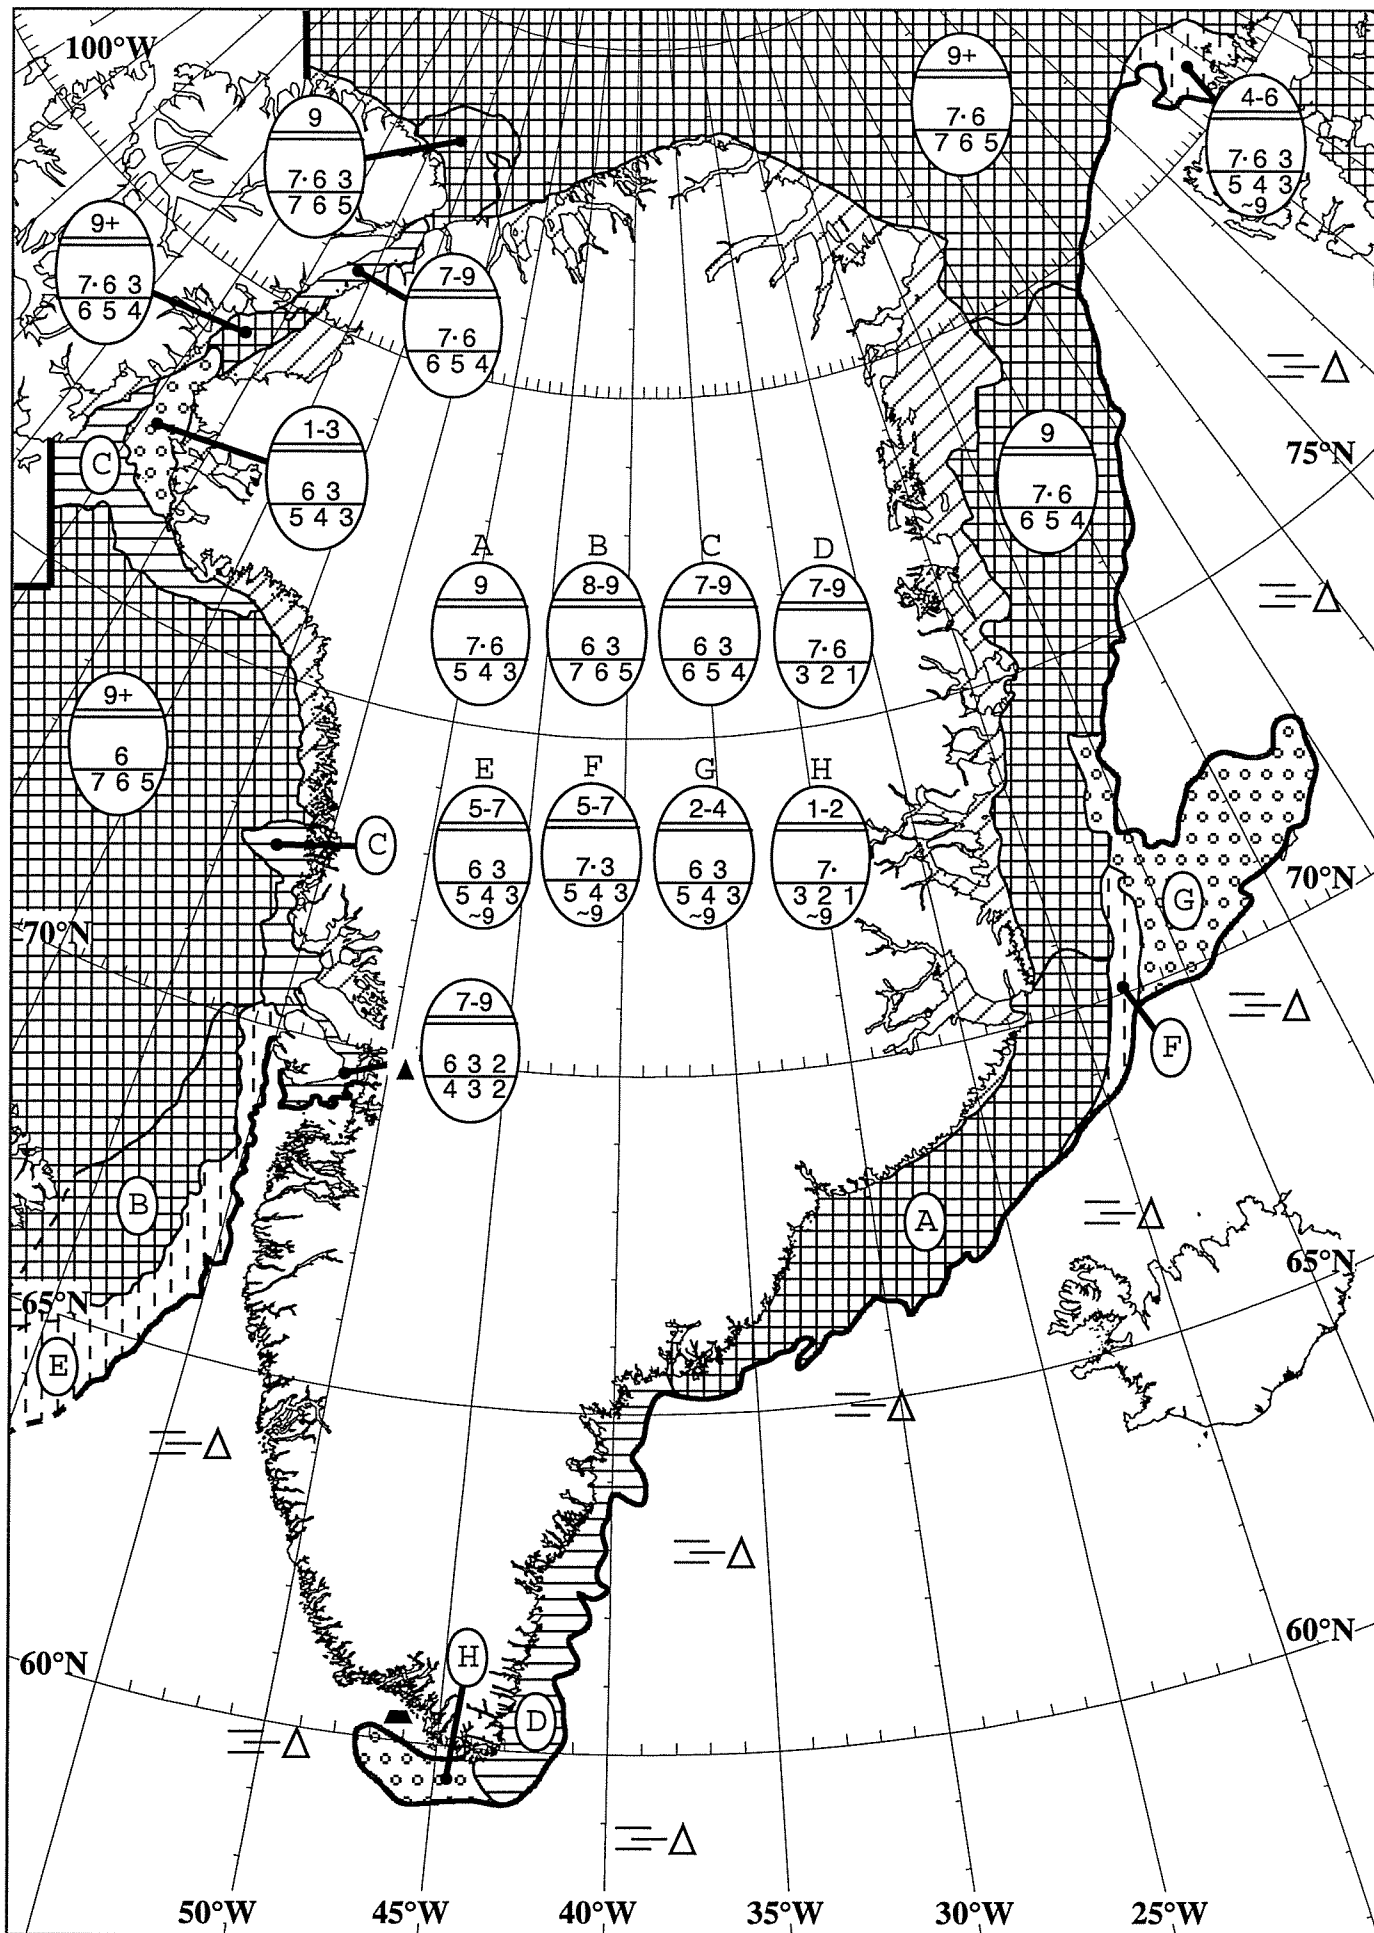

Greenland Chart
Danish Meteorological Institute

Valid: 15 February 2004 , 12.00 UTC
Weekly Analysis

Greenland Chart

DMI

Danish Meteorological Institute

Valid: 07 March 2004 , 12.00 UTC

Greenland Chart
Danish Meteorological Institute

Valid: 14 March 2004 , 12.00 UTC
Weekly Analysis

Greenland Chart
 Danish Meteorological Institute

Valid: 21 March 2004 , 12.00 UTC
 Weekly analysis

Greenland Chart
 Danish Meteorological Institute

Valid: 28 March 2004 , 12.00 UTC
 Weekly Analysis