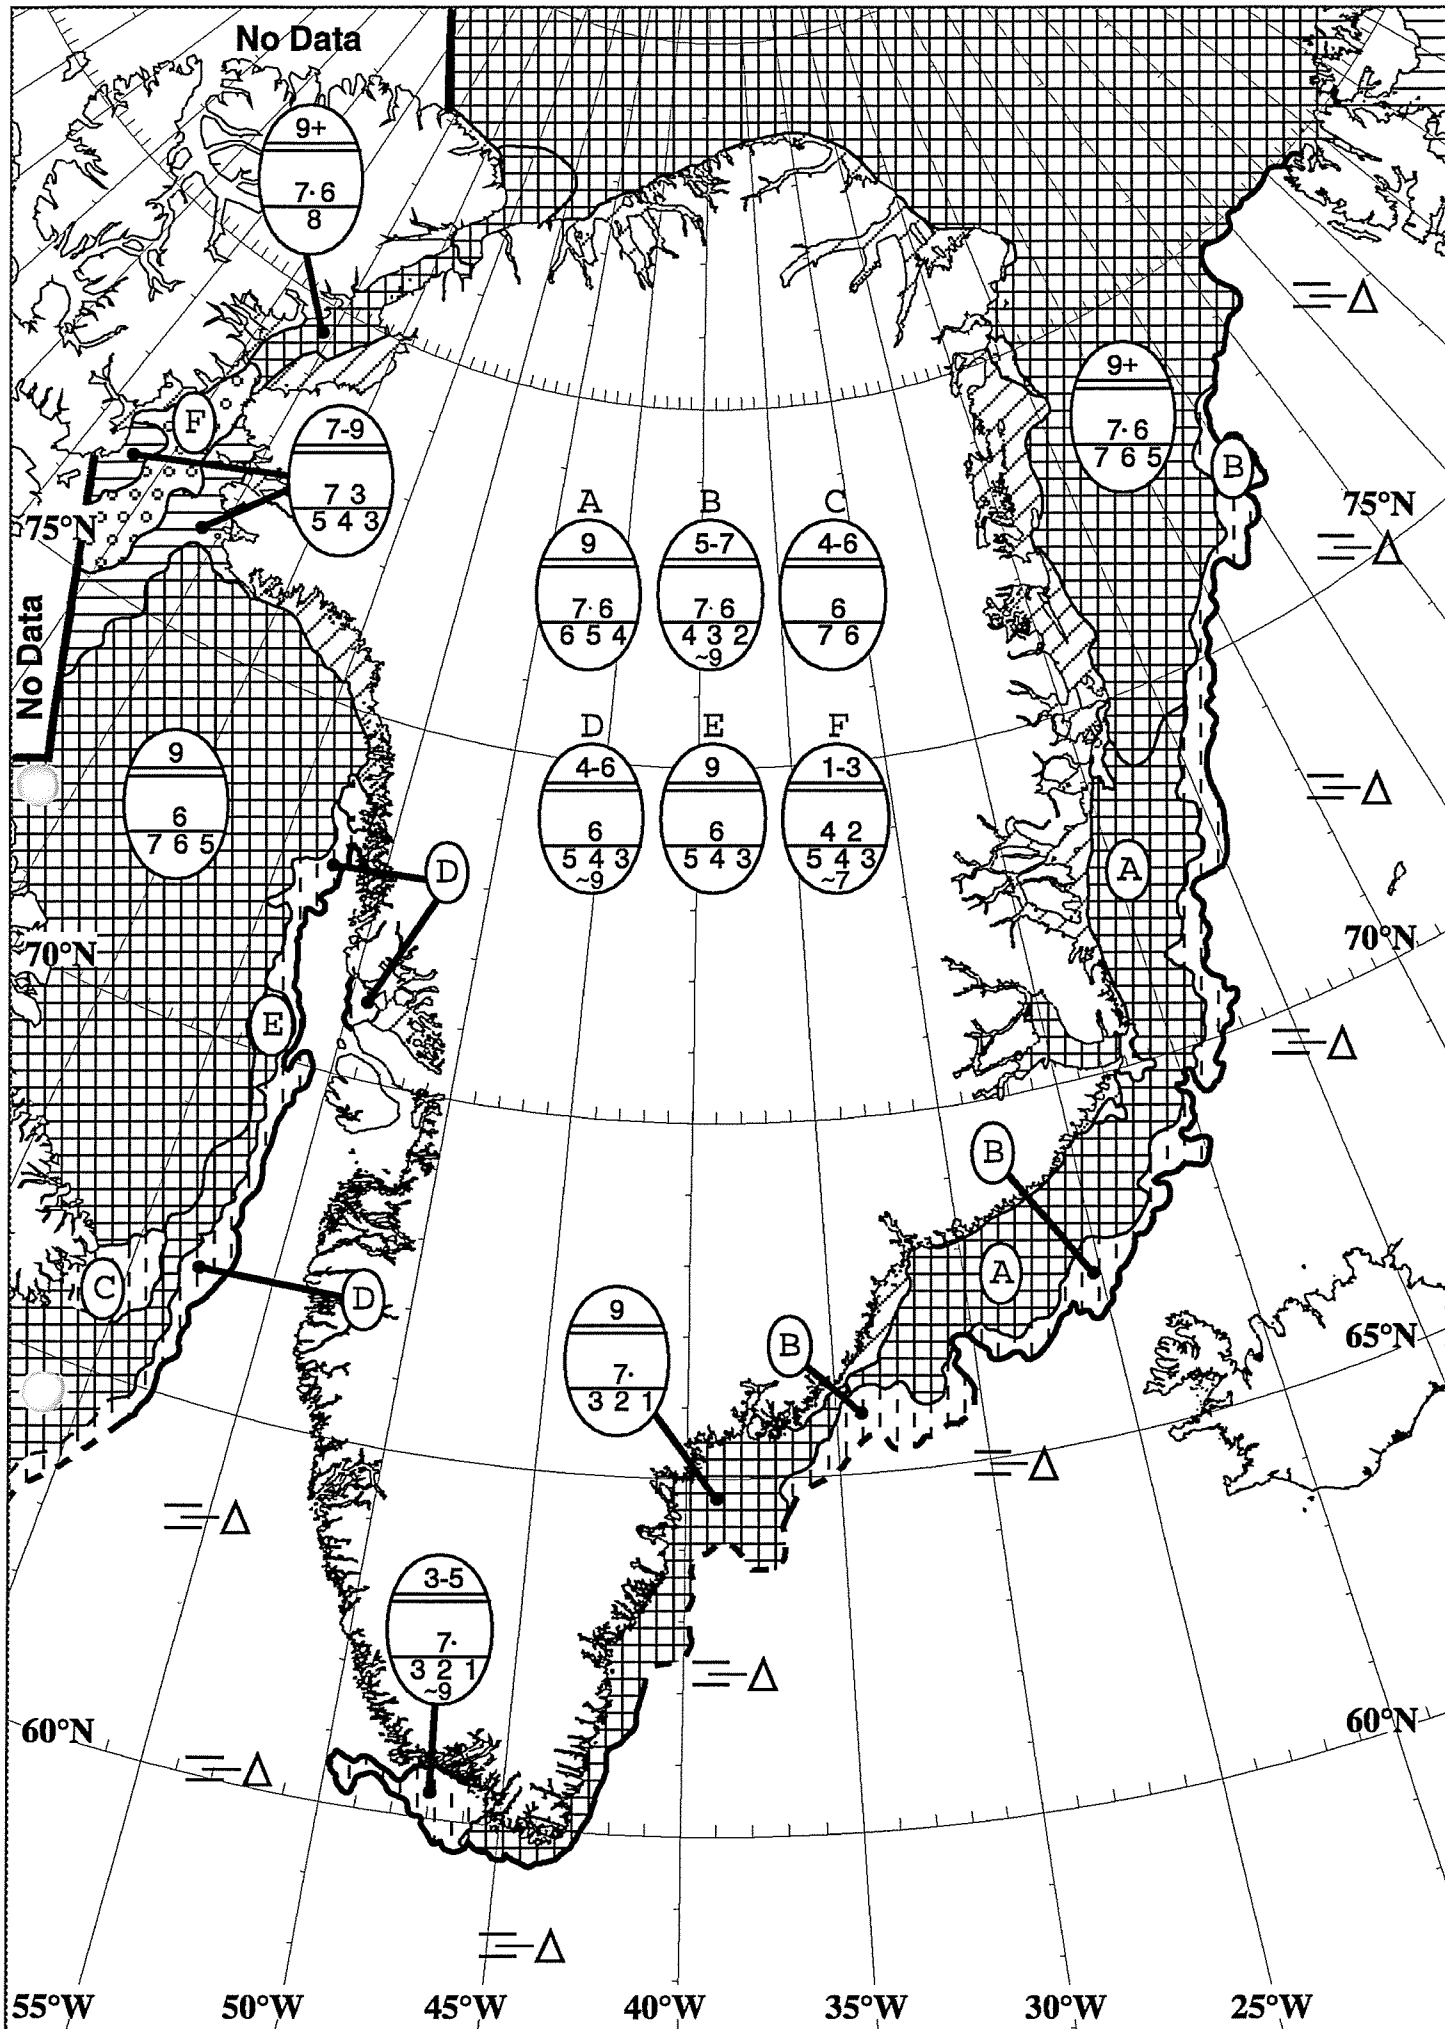

Greenland Chart
Danish Meteorological Institute

Valid: 20 January 2002, 12.00 UTC
Weekly Analysis

Greenland Chart
 Danish Meteorological Institute

Valid: 27 January 2002, 12.00 UTC
 Weekly Analysis

Greenland Chart
 DMI Danish Meteorological Institute

Valid: 03 February 2002, 12.00 UTC
 Weekly Analysis

Greenland Chart
 Danish Meteorological Institute

Valid: 07 April 2002 , 12.00 UTC
 Weekly Analysis

Greenland Chart
 Danish Meteorological Institute

Valid: 15 April 2002 , 12.00 UTC
 Weekly Analysis

Greenland Chart
Danish Meteorological Institute

Valid: 05 May 2002 , 12.00 UTC
Weekly Analysis

Greenland Chart
 Danish Meteorological Institute

Valid: 12 May 2002, 12.00 UTC
 Weekly Analysis

Greenland Chart
Danish Meteorological Institute

Valid: 02 June 2002, 12.00 UTC
Weekly Analysis

Greenland Chart
Danish Meteorological Institute

Valid: 08 July 2002 , 12.00 UTC
Weekly Analysis

Greenland Chart
Danish Meteorological Institute

Valid: 25 August 2002 , 12.00 UTC
Weekly Analysis