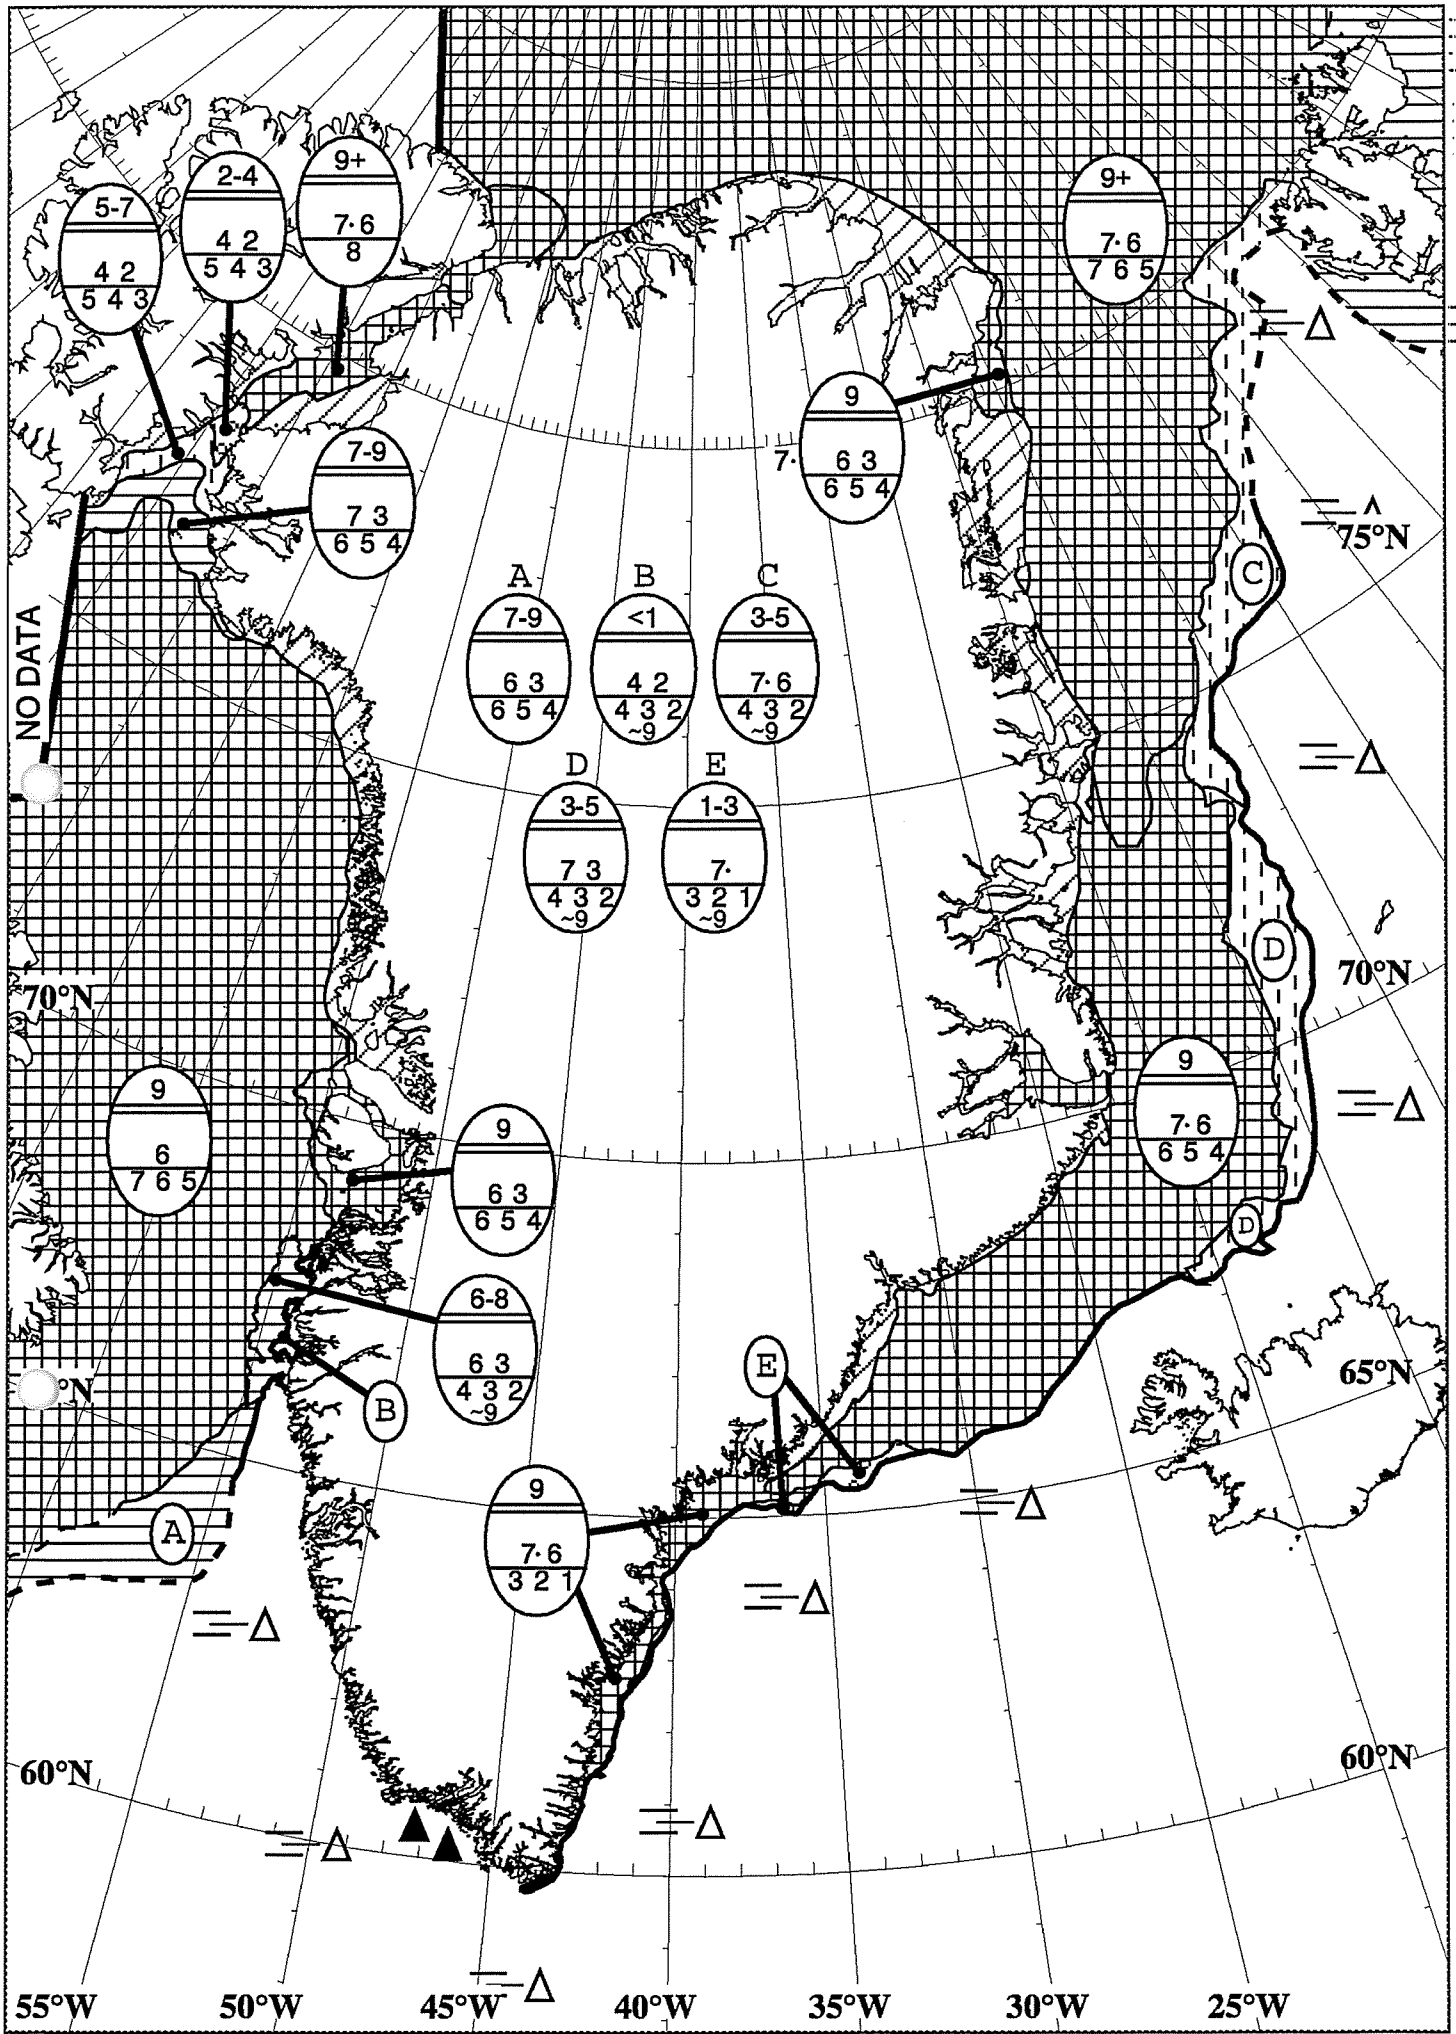

Greenland Chart
Danish Meteorological Institute

Valid: 20 January 2002, 12.00 UTC
Weekly Analysis

Greenland Chart
 Danish Meteorological Institute

Valid: 27 January 2002, 12.00 UTC
 Weekly Analysis

Greenland Chart
 DMI Danish Meteorological Institute

Valid: 03 February 2002, 12.00 UTC
 Weekly Analysis

Greenland Chart
 Danish Meteorological Institute

Valid: 07 April 2002 , 12.00 UTC
 Weekly Analysis

Greenland Chart
 Danish Meteorological Institute

Valid: 15 April 2002 , 12.00 UTC
 Weekly Analysis

Greenland Chart
Danish Meteorological Institute

Valid: 05 May 2002 , 12.00 UTC
Weekly Analysis

Greenland Chart
 Danish Meteorological Institute

Valid: 12 May 2002, 12.00 UTC
 Weekly Analysis

Greenland Chart
Danish Meteorological Institute