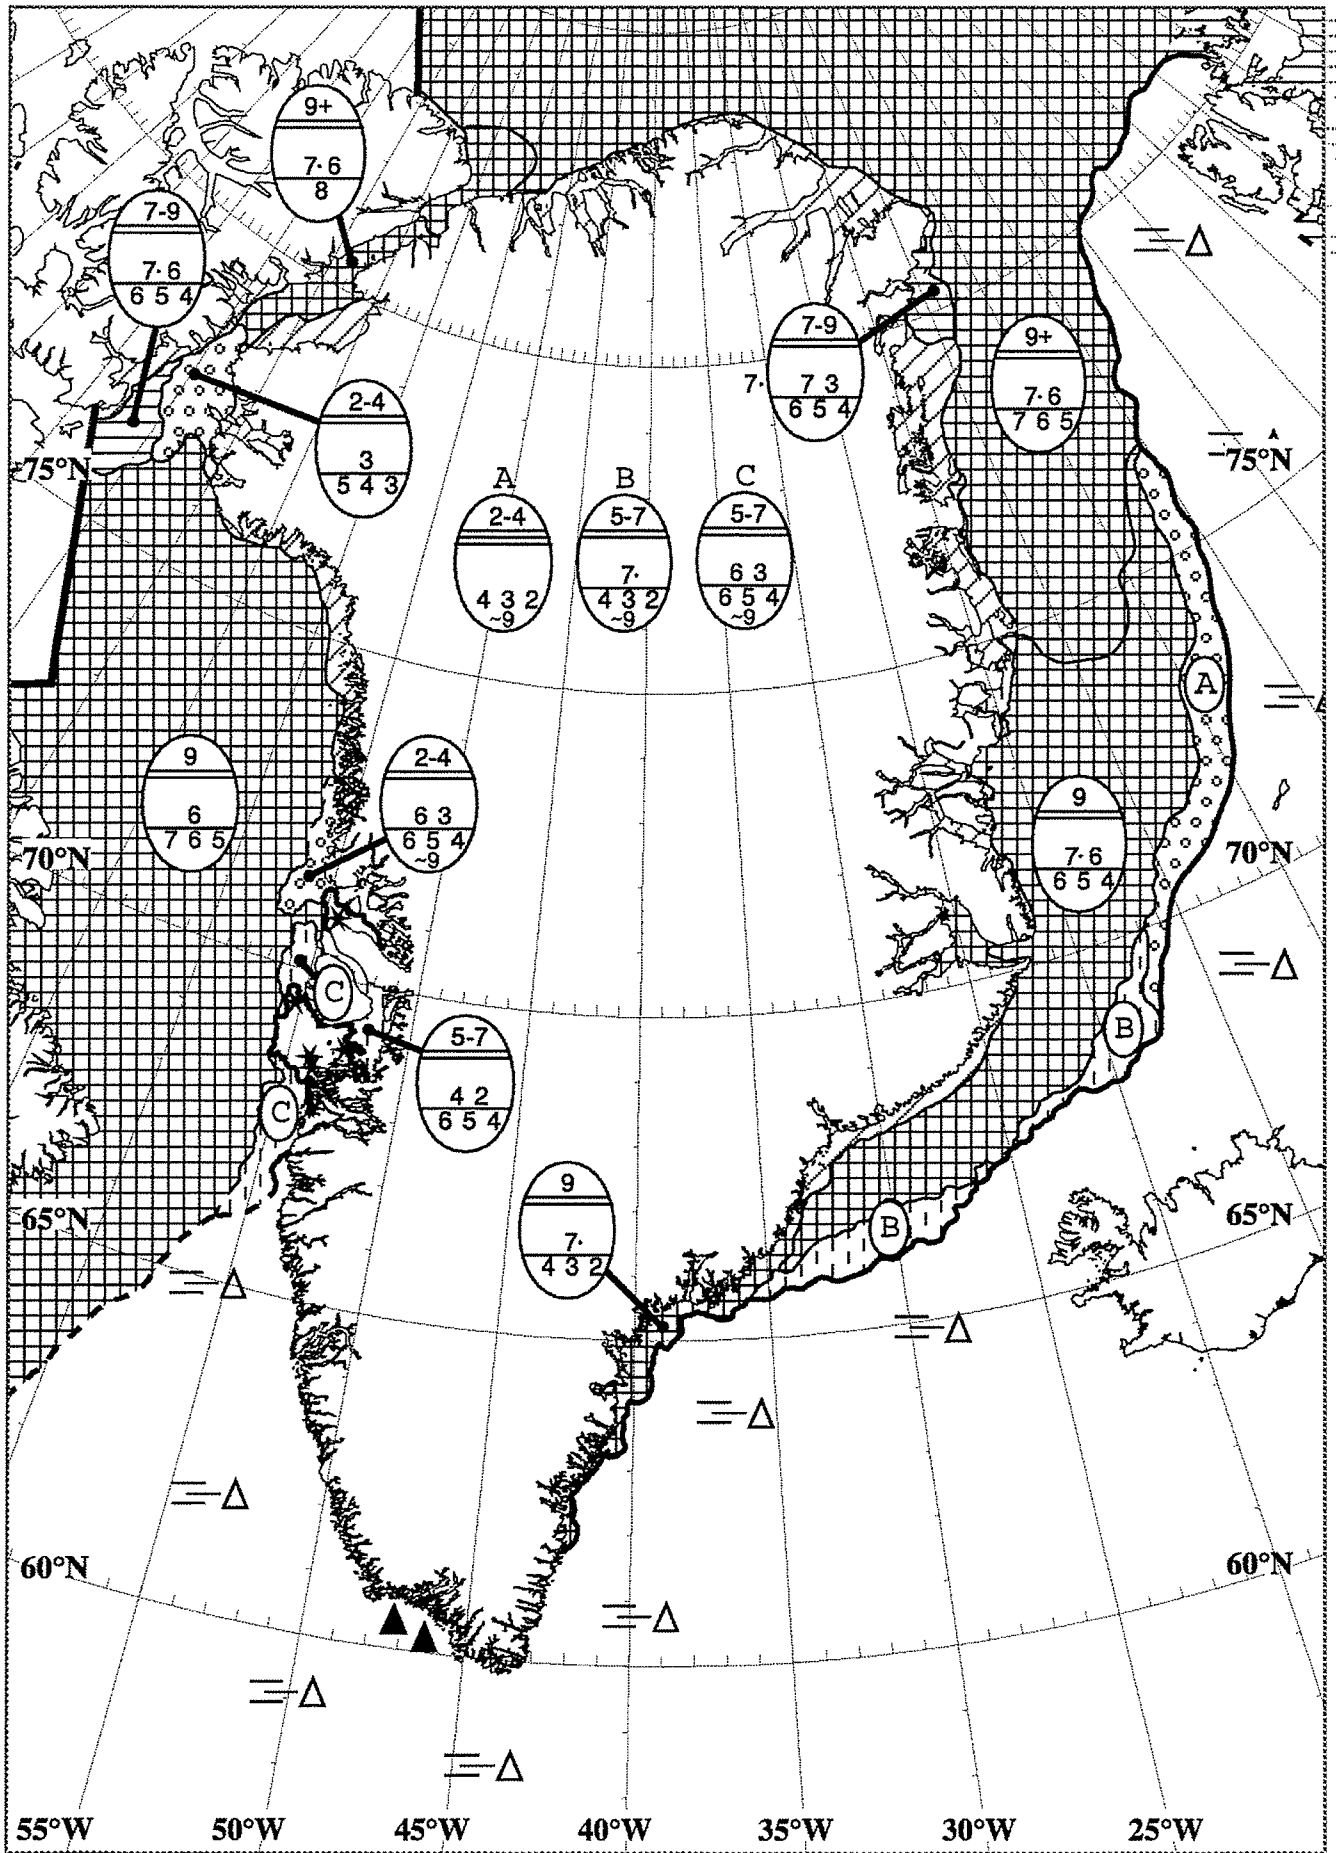

Greenland Chart
Danish Meteorological Institute

Valid: 20 January 2002, 12.00 UTC
Weekly Analysis

Greenland Chart
 Danish Meteorological Institute

Valid: 27 January 2002, 12.00 UTC
 Weekly Analysis

Greenland Chart
 DMI Danish Meteorological Institute

Valid: 03 February 2002, 12.00 UTC
 Weekly Analysis

Greenland Chart
 Danish Meteorological Institute

Valid: 07 April 2002 , 12.00 UTC
 Weekly Analysis

Greenland Chart
 Danish Meteorological Institute

Valid: 15 April 2002 , 12.00 UTC
 Weekly Analysis

Greenland Chart
Danish Meteorological Institute

Valid: 05 May 2002 , 12.00 UTC
Weekly Analysis

Greenland Chart
 Danish Meteorological Institute

Valid: 12 May 2002, 12.00 UTC
 Weekly Analysis

Greenland Chart
Danish Meteorological Institute