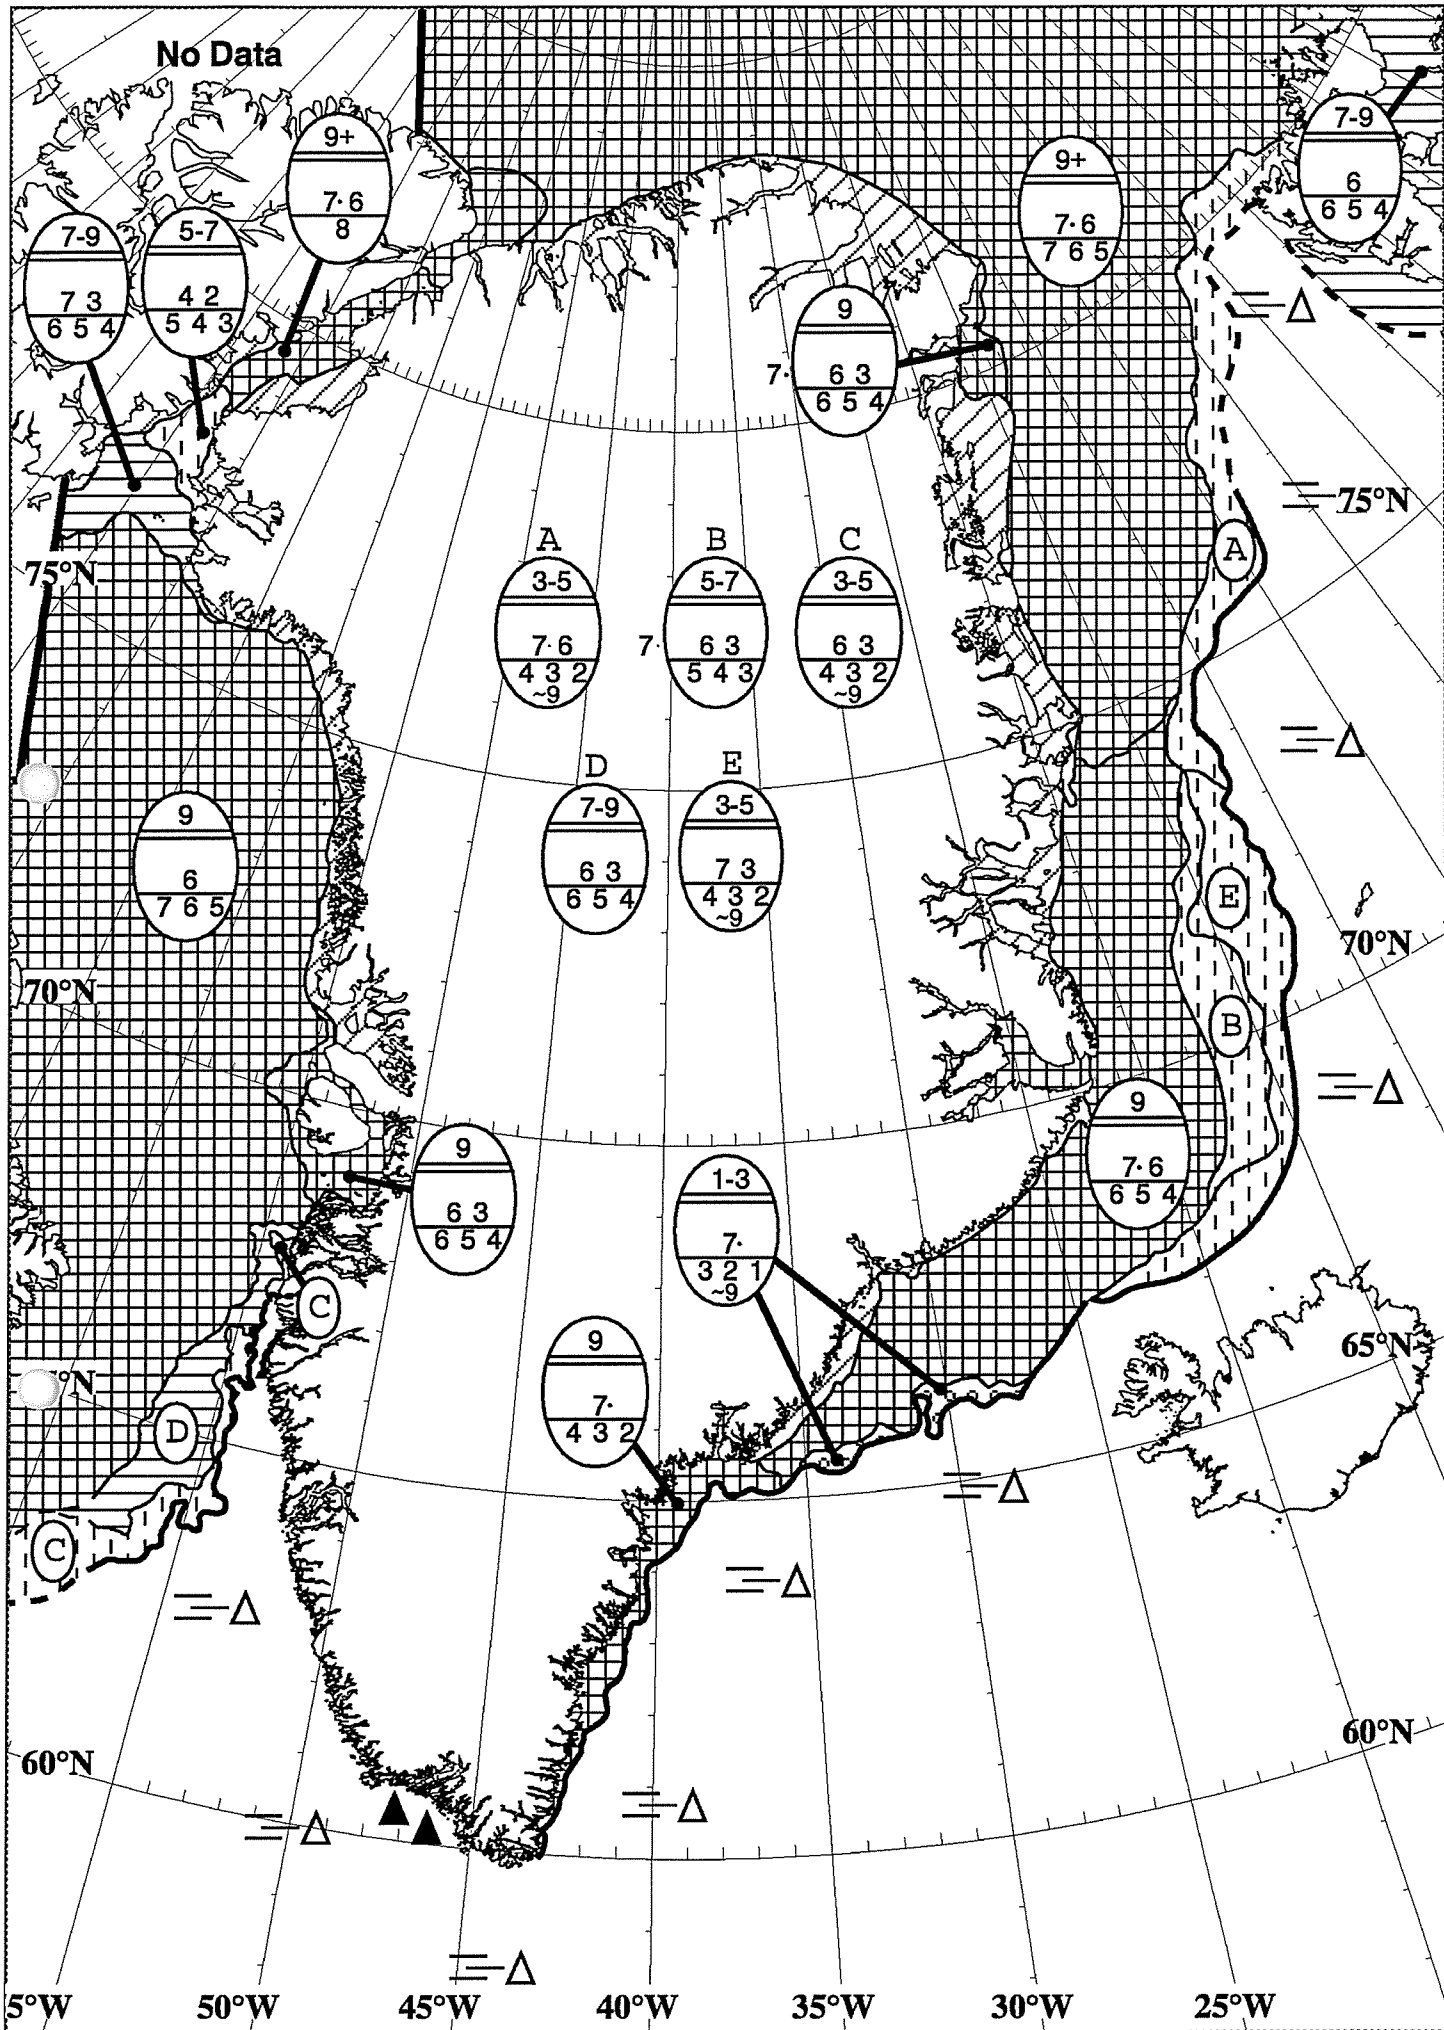

Greenland Chart
Danish Meteorological Institute

Valid: 20 January 2002, 12.00 UTC
Weekly Analysis

Greenland Chart
 Danish Meteorological Institute

Valid: 27 January 2002, 12.00 UTC
 Weekly Analysis

Greenland Chart
 DMI Danish Meteorological Institute

Valid: 03 February 2002, 12.00 UTC
 Weekly Analysis

Greenland Chart
 Danish Meteorological Institute

Valid: 07 April 2002 , 12.00 UTC
 Weekly Analysis

Greenland Chart
 Danish Meteorological Institute

Valid: 15 April 2002 , 12.00 UTC
 Weekly Analysis