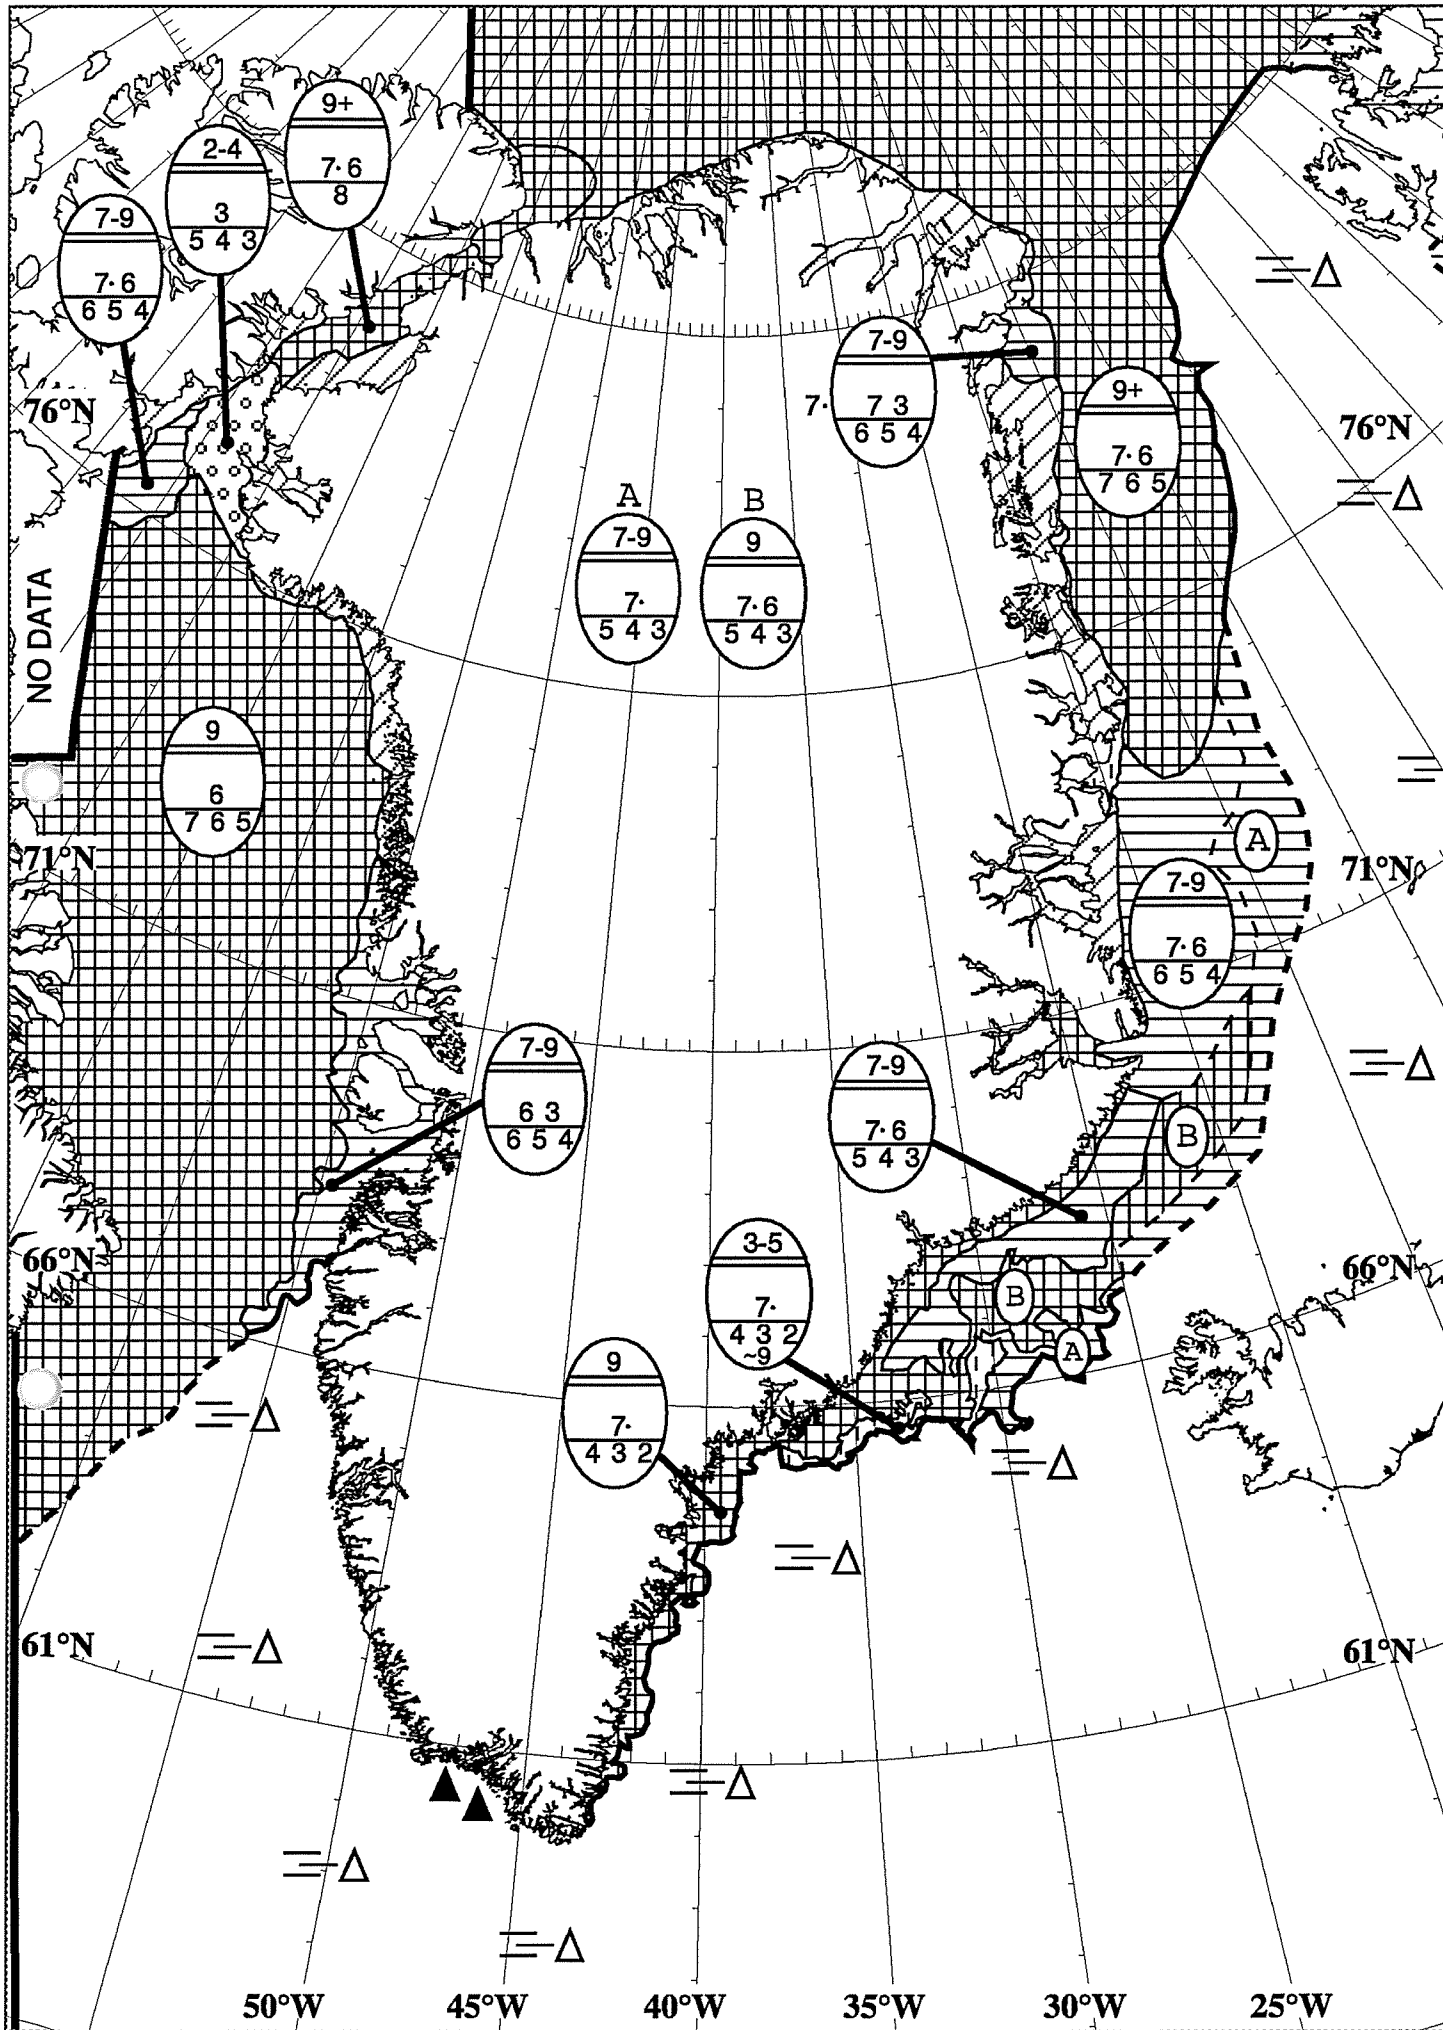

Greenland Chart
Danish Meteorological Institute

Valid: 20 January 2002, 12.00 UTC
Weekly Analysis

Greenland Chart
 Danish Meteorological Institute

Valid: 27 January 2002, 12.00 UTC
 Weekly Analysis

Greenland Chart
 DMI Danish Meteorological Institute

Valid: 03 February 2002, 12.00 UTC
 Weekly Analysis

Greenland Chart
 Danish Meteorological Institute

Valid: 07 April 2002 , 12.00 UTC
 Weekly Analysis

Greenland Chart
 Danish Meteorological Institute

Valid: 15 April 2002 , 12.00 UTC
 Weekly Analysis

Greenland Chart
Danish Meteorological Institute

Valid: 05 May 2002 , 12.00 UTC
Weekly Analysis

Greenland Chart
 Danish Meteorological Institute

Valid: 12 May 2002, 12.00 UTC
 Weekly Analysis

Greenland Chart
Danish Meteorological Institute