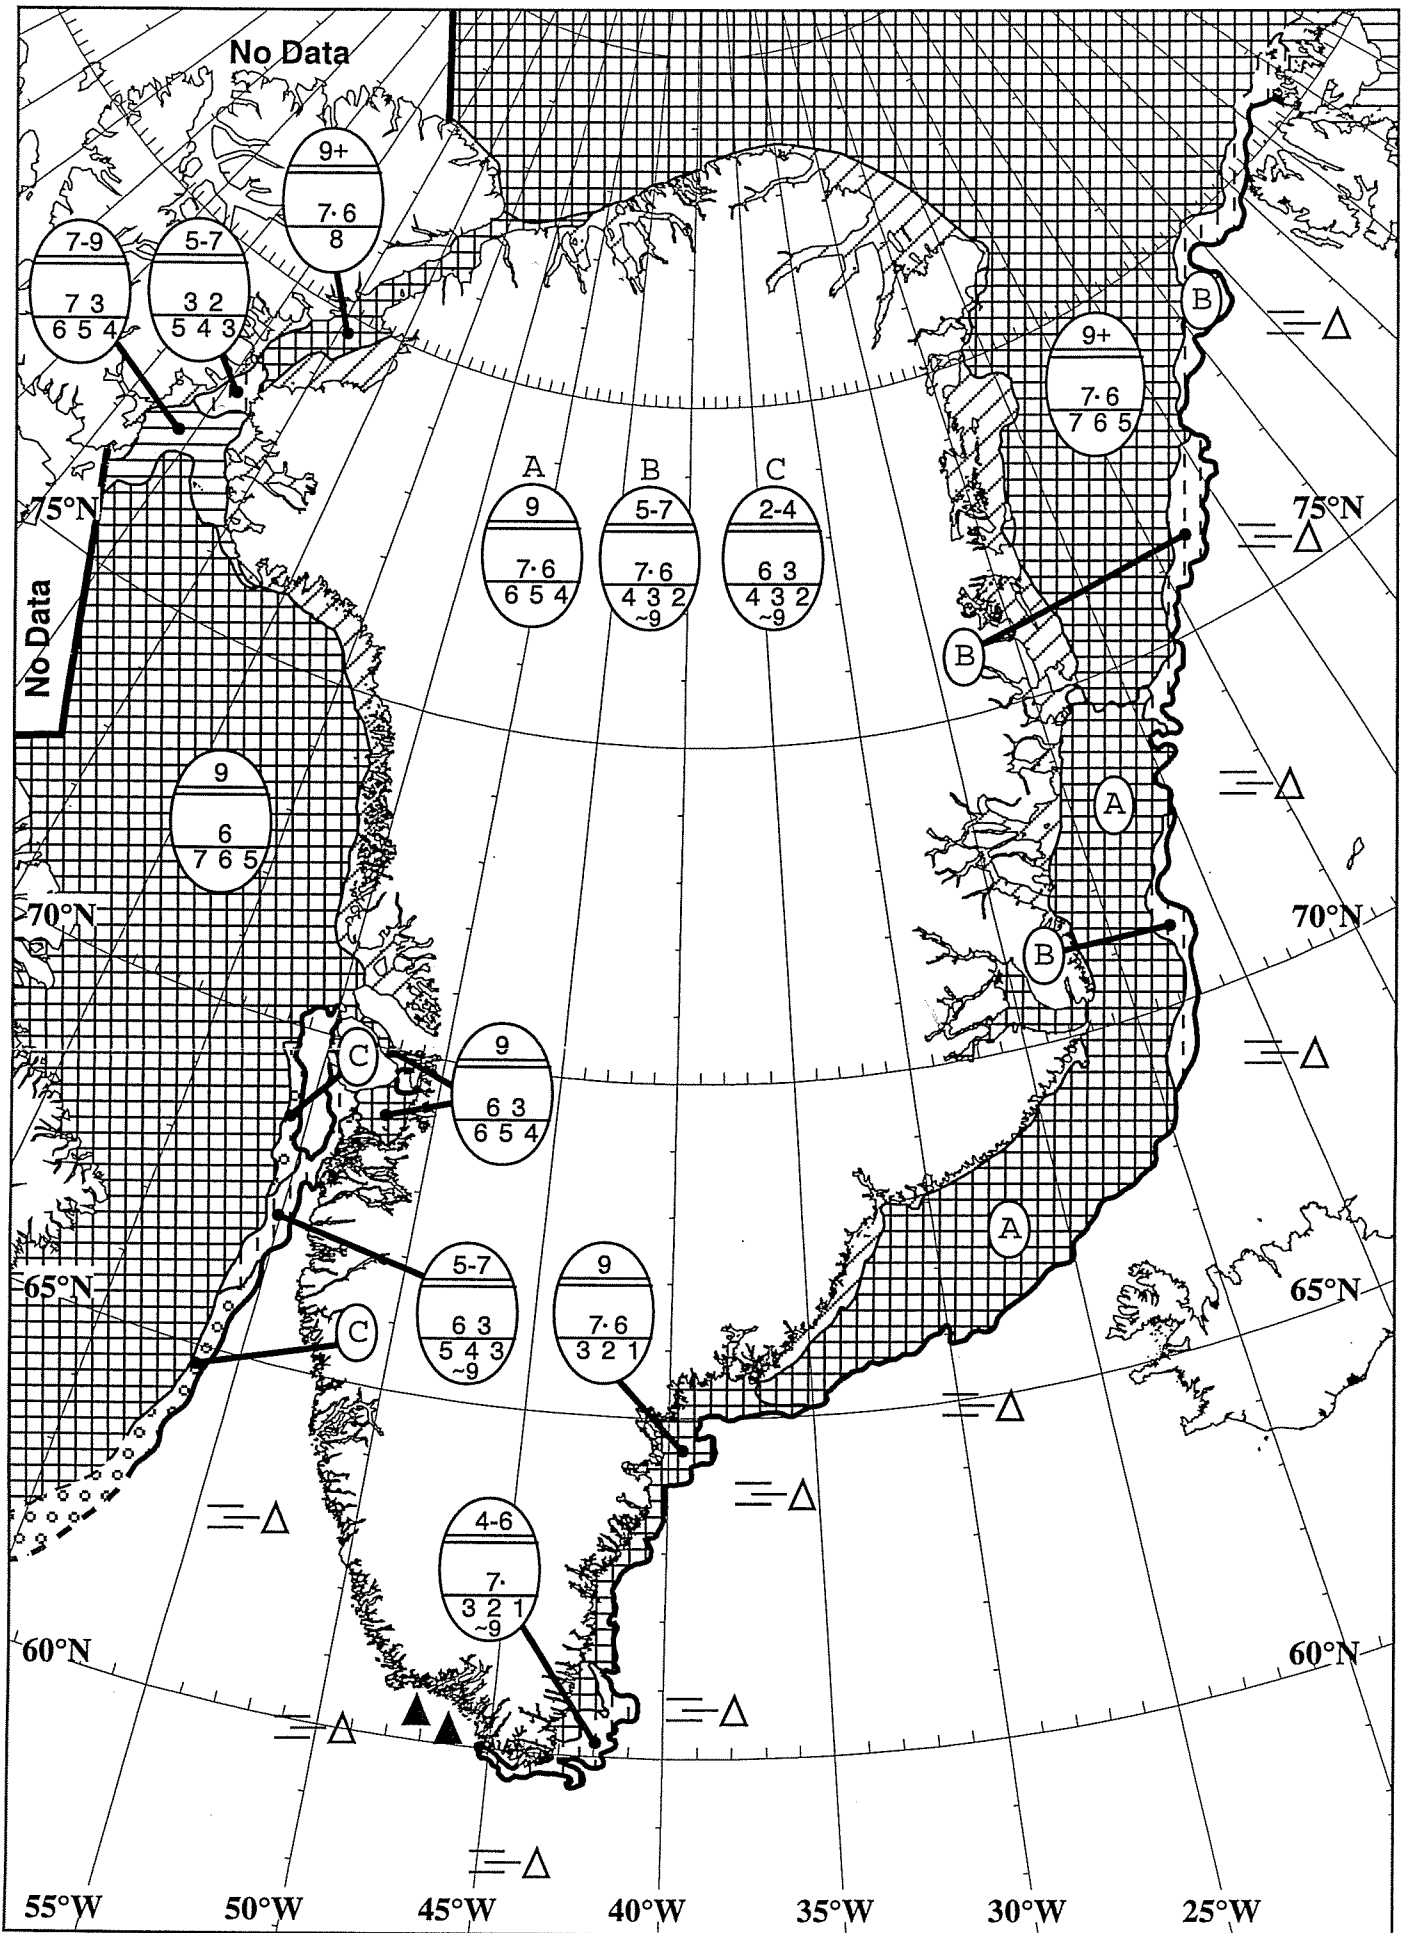

Greenland Chart
Danish Meteorological Institute

Valid: 20 January 2002, 12.00 UTC
Weekly Analysis

Greenland Chart
 Danish Meteorological Institute

Valid: 27 January 2002, 12.00 UTC
 Weekly Analysis

Greenland Chart
 DMI Danish Meteorological Institute

Valid: 03 February 2002, 12.00 UTC
 Weekly Analysis

Greenland Chart
 Danish Meteorological Institute

Valid: 07 April 2002 , 12.00 UTC
 Weekly Analysis

Greenland Chart
 Danish Meteorological Institute

Valid: 15 April 2002 , 12.00 UTC
 Weekly Analysis

Greenland Chart
Danish Meteorological Institute

Valid: 05 May 2002 , 12.00 UTC
Weekly Analysis

Greenland Chart
 Danish Meteorological Institute

Valid: 12 May 2002, 12.00 UTC
 Weekly Analysis

Greenland Chart
Danish Meteorological Institute