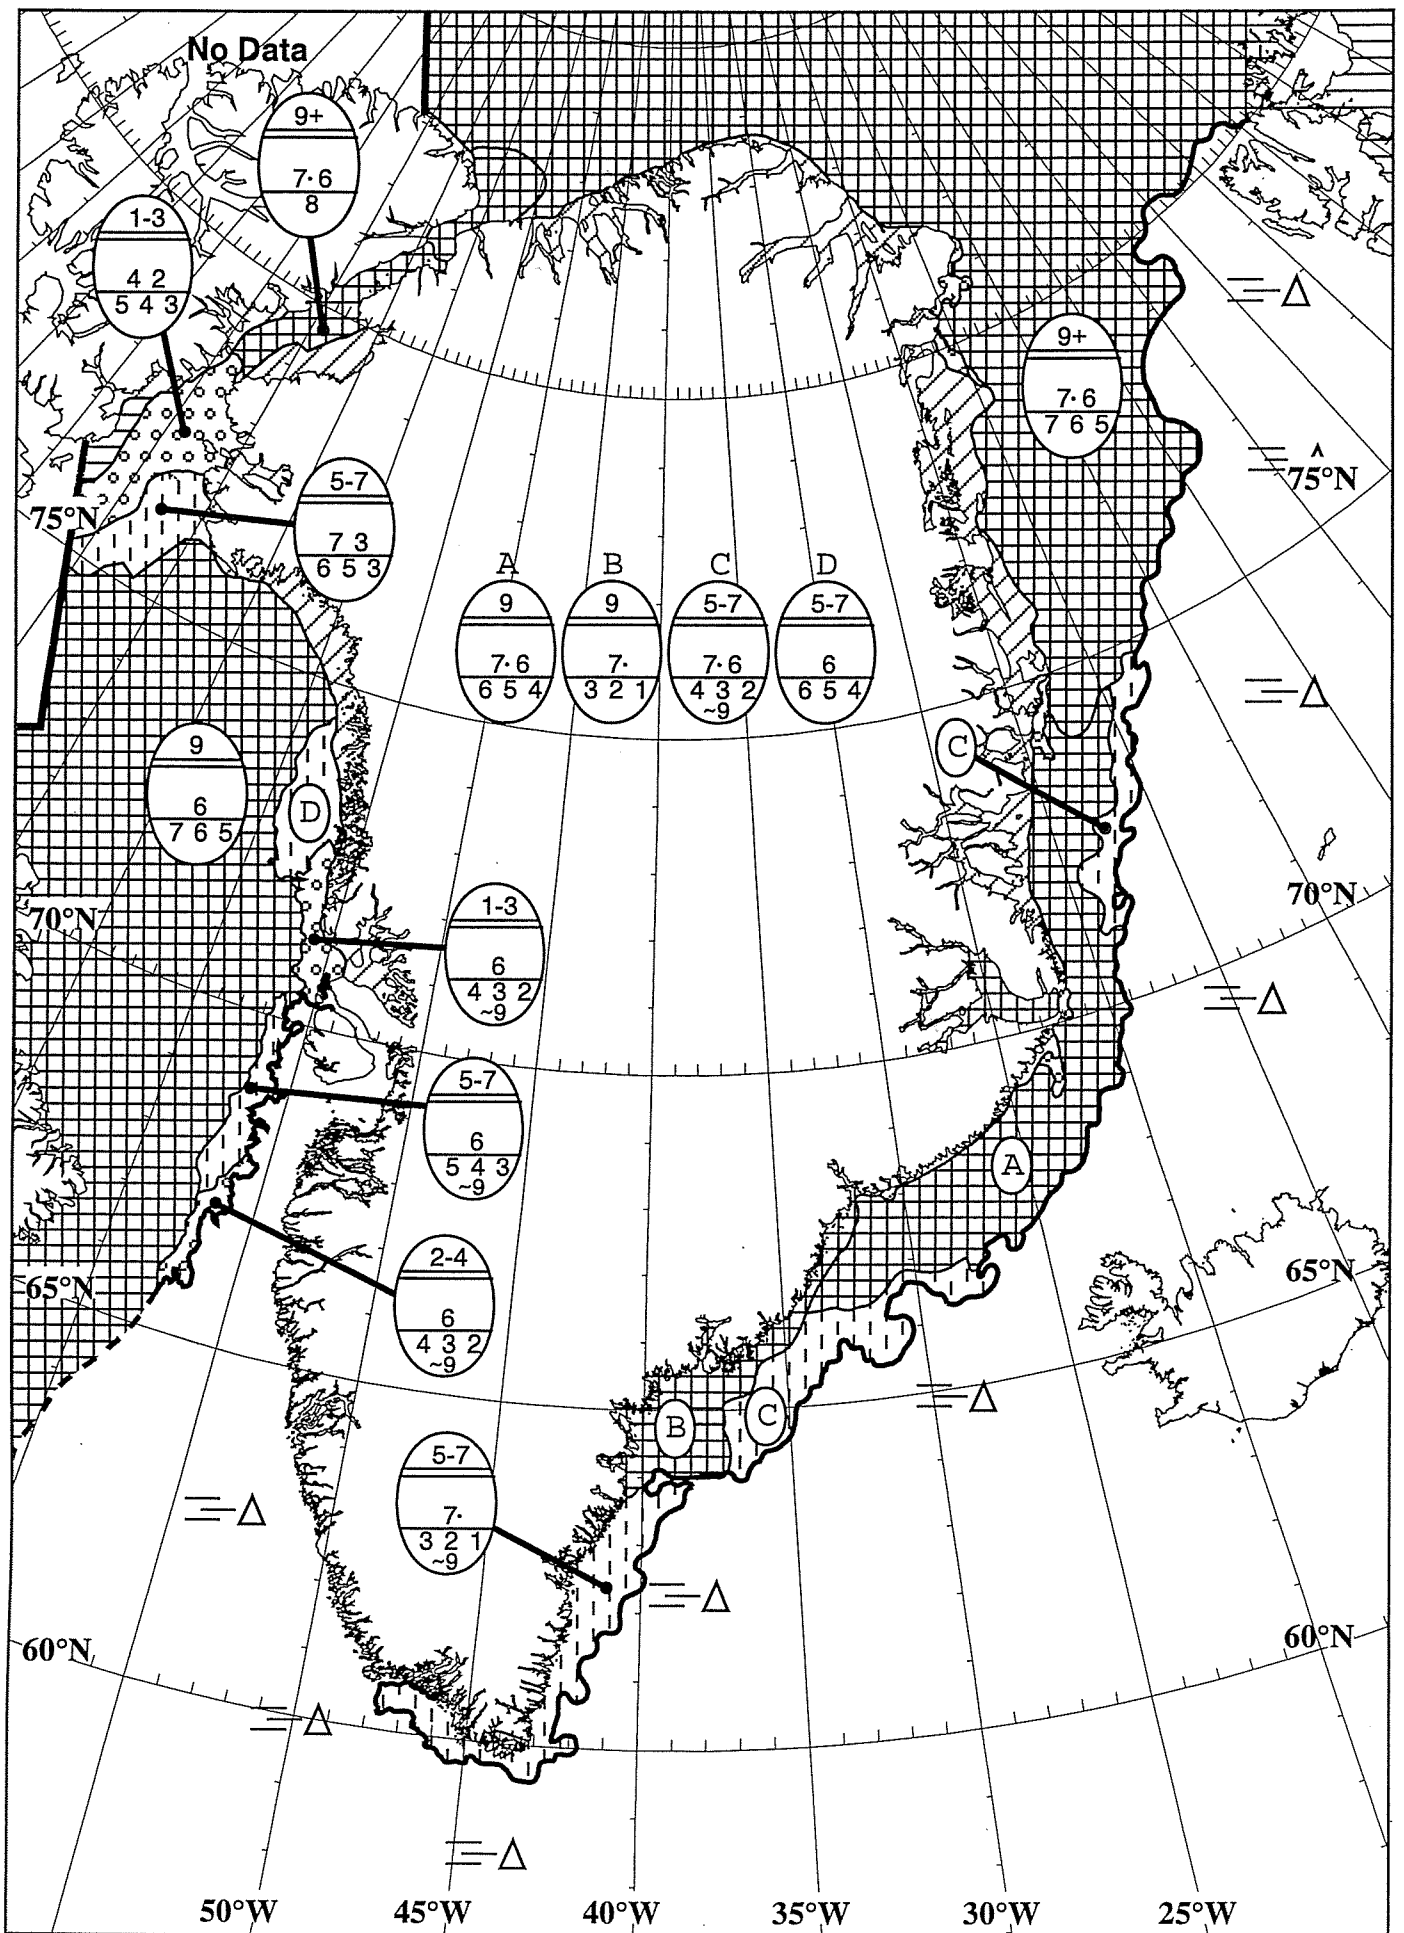

Greenland Chart
Danish Meteorological Institute

Valid: 20 January 2002, 12.00 UTC
Weekly Analysis

Greenland Chart
 Danish Meteorological Institute

Valid: 27 January 2002, 12.00 UTC
 Weekly Analysis

Greenland Chart
 DMI Danish Meteorological Institute

Valid: 03 February 2002, 12.00 UTC
 Weekly Analysis

Greenland Chart
 Danish Meteorological Institute

Valid: 07 April 2002 , 12.00 UTC
 Weekly Analysis

Greenland Chart
 Danish Meteorological Institute

Valid: 15 April 2002 , 12.00 UTC
 Weekly Analysis

Greenland Chart
Danish Meteorological Institute

Valid: 05 May 2002 , 12.00 UTC
Weekly Analysis

Greenland Chart
 Danish Meteorological Institute

Valid: 12 May 2002, 12.00 UTC
 Weekly Analysis

Greenland Chart
Danish Meteorological Institute