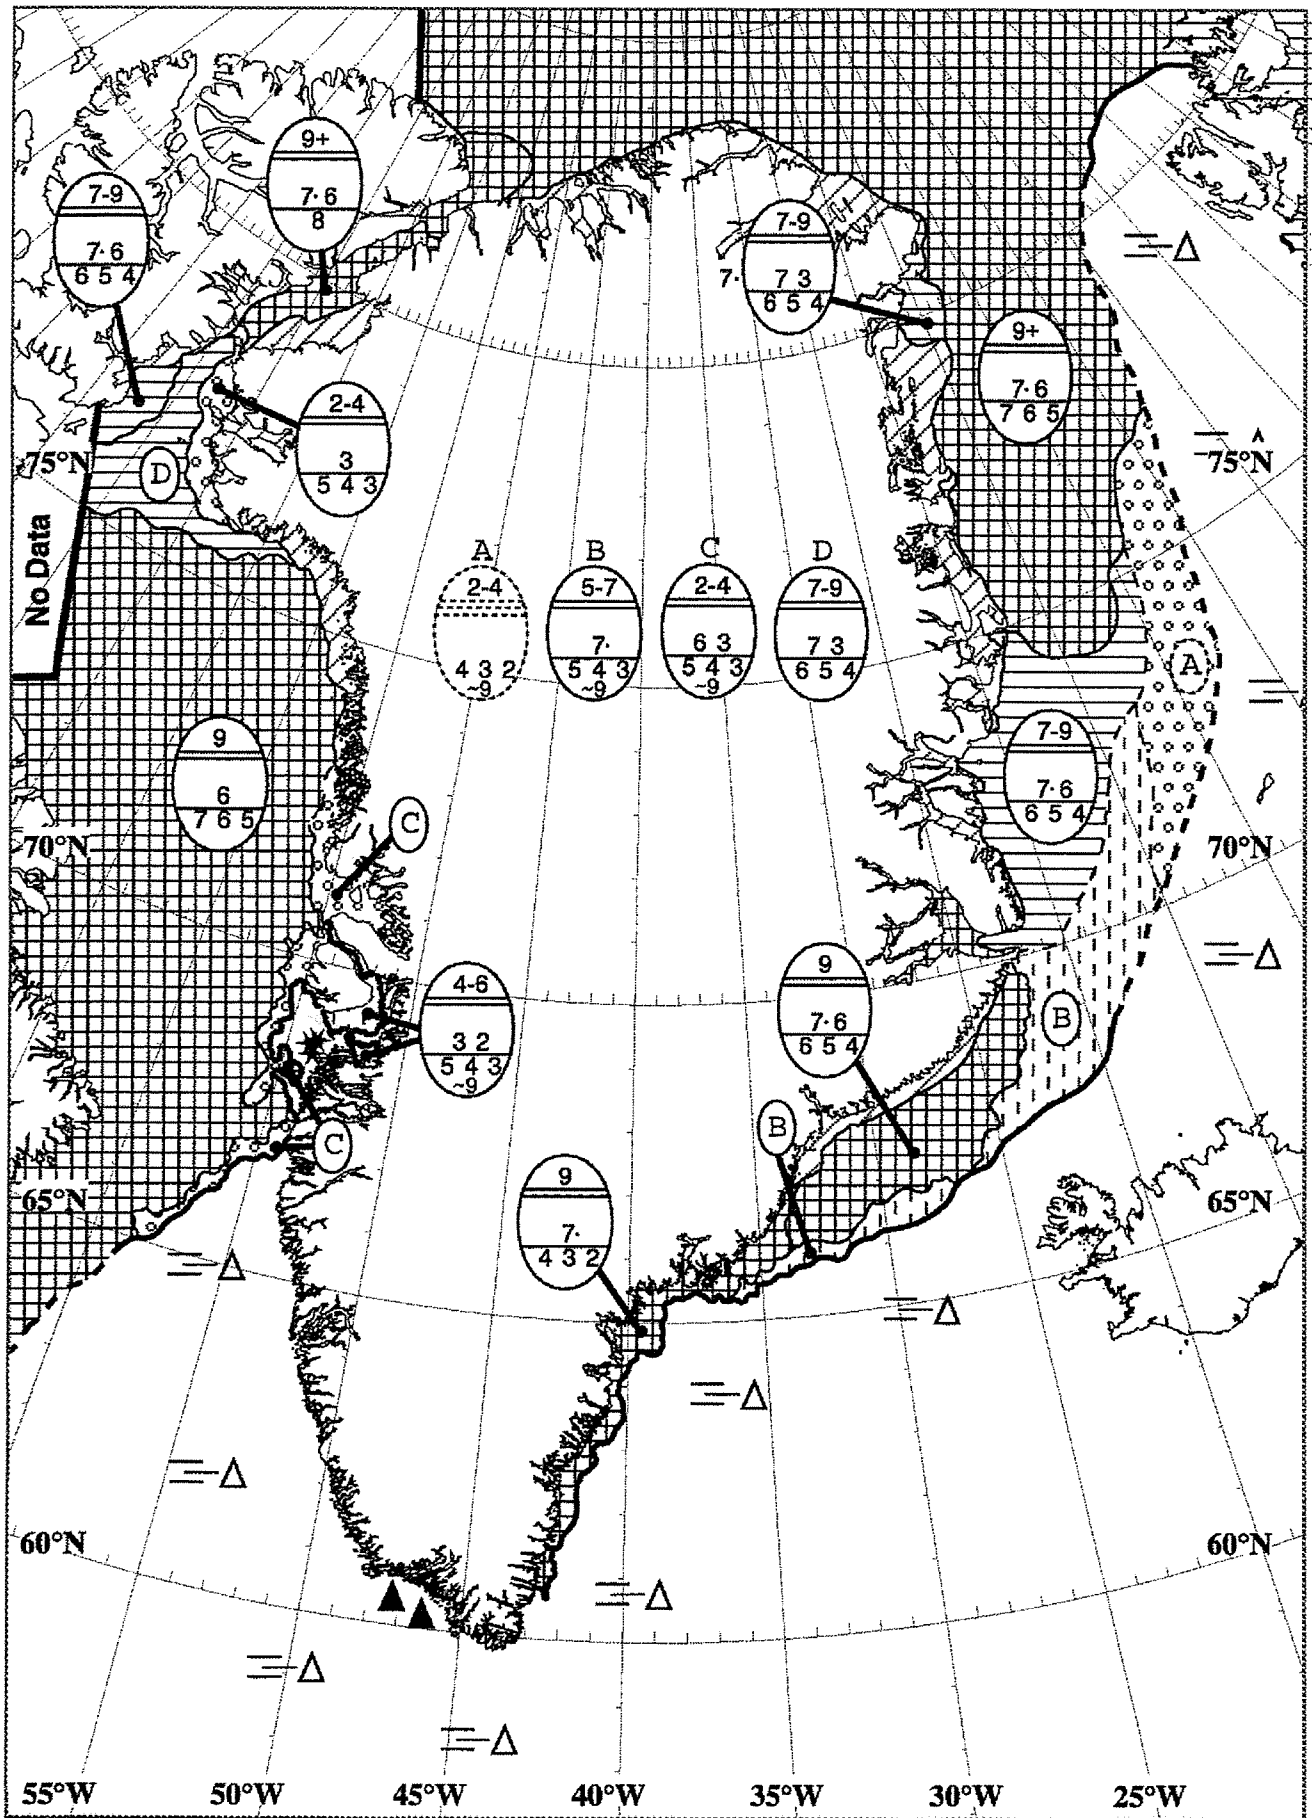

Greenland Chart
Danish Meteorological Institute

Valid: 20 January 2002, 12.00 UTC
Weekly Analysis

Greenland Chart
 Danish Meteorological Institute

Valid: 27 January 2002, 12.00 UTC
 Weekly Analysis

Greenland Chart
 DMI Danish Meteorological Institute

Valid: 03 February 2002, 12.00 UTC
 Weekly Analysis

Greenland Chart
 Danish Meteorological Institute

Valid: 07 April 2002 , 12.00 UTC
 Weekly Analysis

Greenland Chart
 Danish Meteorological Institute

Valid: 15 April 2002 , 12.00 UTC
 Weekly Analysis

Greenland Chart
Danish Meteorological Institute

Valid: 05 May 2002 , 12.00 UTC
Weekly Analysis

Greenland Chart
 Danish Meteorological Institute

Valid: 12 May 2002, 12.00 UTC
 Weekly Analysis

Greenland Chart
Danish Meteorological Institute