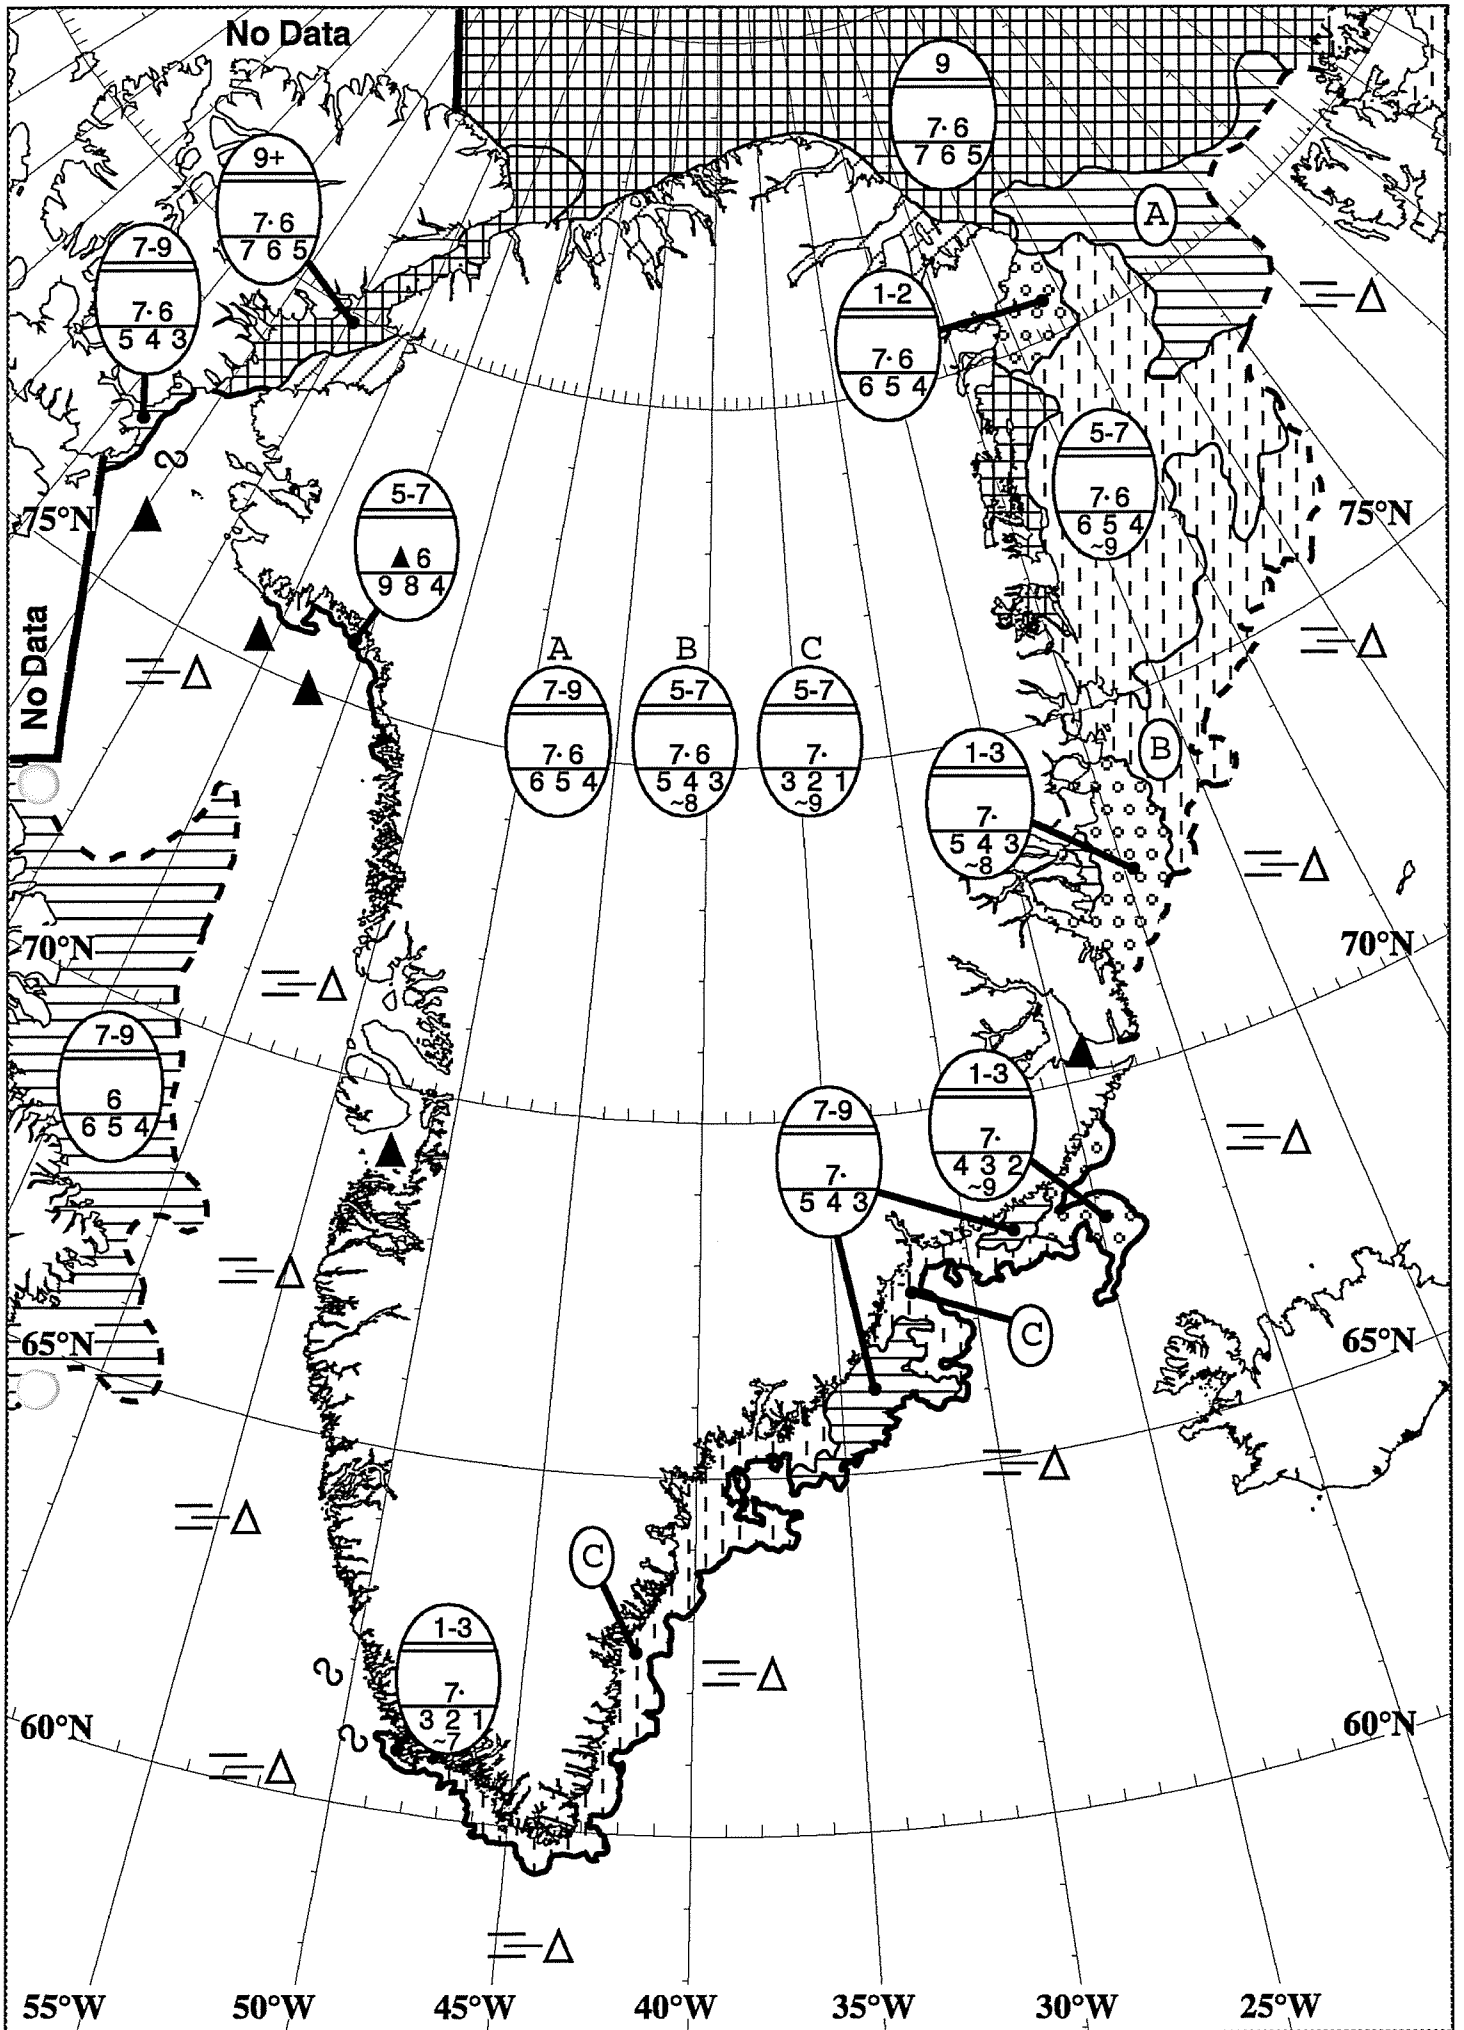

Greenland Chart
Danish Meteorological Institute

Valid: 20 January 2002, 12.00 UTC
Weekly Analysis

Greenland Chart
 Danish Meteorological Institute

Valid: 27 January 2002, 12.00 UTC
 Weekly Analysis

Greenland Chart
 DMI Danish Meteorological Institute

Greenland Chart
Danish Meteorological Institute

Valid: 05 May 2002 , 12.00 UTC
Weekly Analysis

Greenland Chart
 Danish Meteorological Institute

Valid: 12 May 2002, 12.00 UTC
 Weekly Analysis

Greenland Chart
Danish Meteorological Institute

Valid: 02 June 2002, 12.00 UTC
Weekly Analysis

Greenland Chart
Danish Meteorological Institute

Valid: 08 July 2002 , 12.00 UTC
Weekly Analysis

Greenland Chart
Danish Meteorological Institute

Valid: 25 August 2002 , 12.00 UTC
Weekly Analysis

Greenland Chart
Danish Meteorological Institute

Valid: 29 September 2002 , 12.00 UTC
Weekly Analysis

Greenland Chart
Danish Meteorological Institute

Valid: 13 October 2002, 12.00 UTC
Weekly Analysis

Greenland Chart
Danish Meteorological Institute