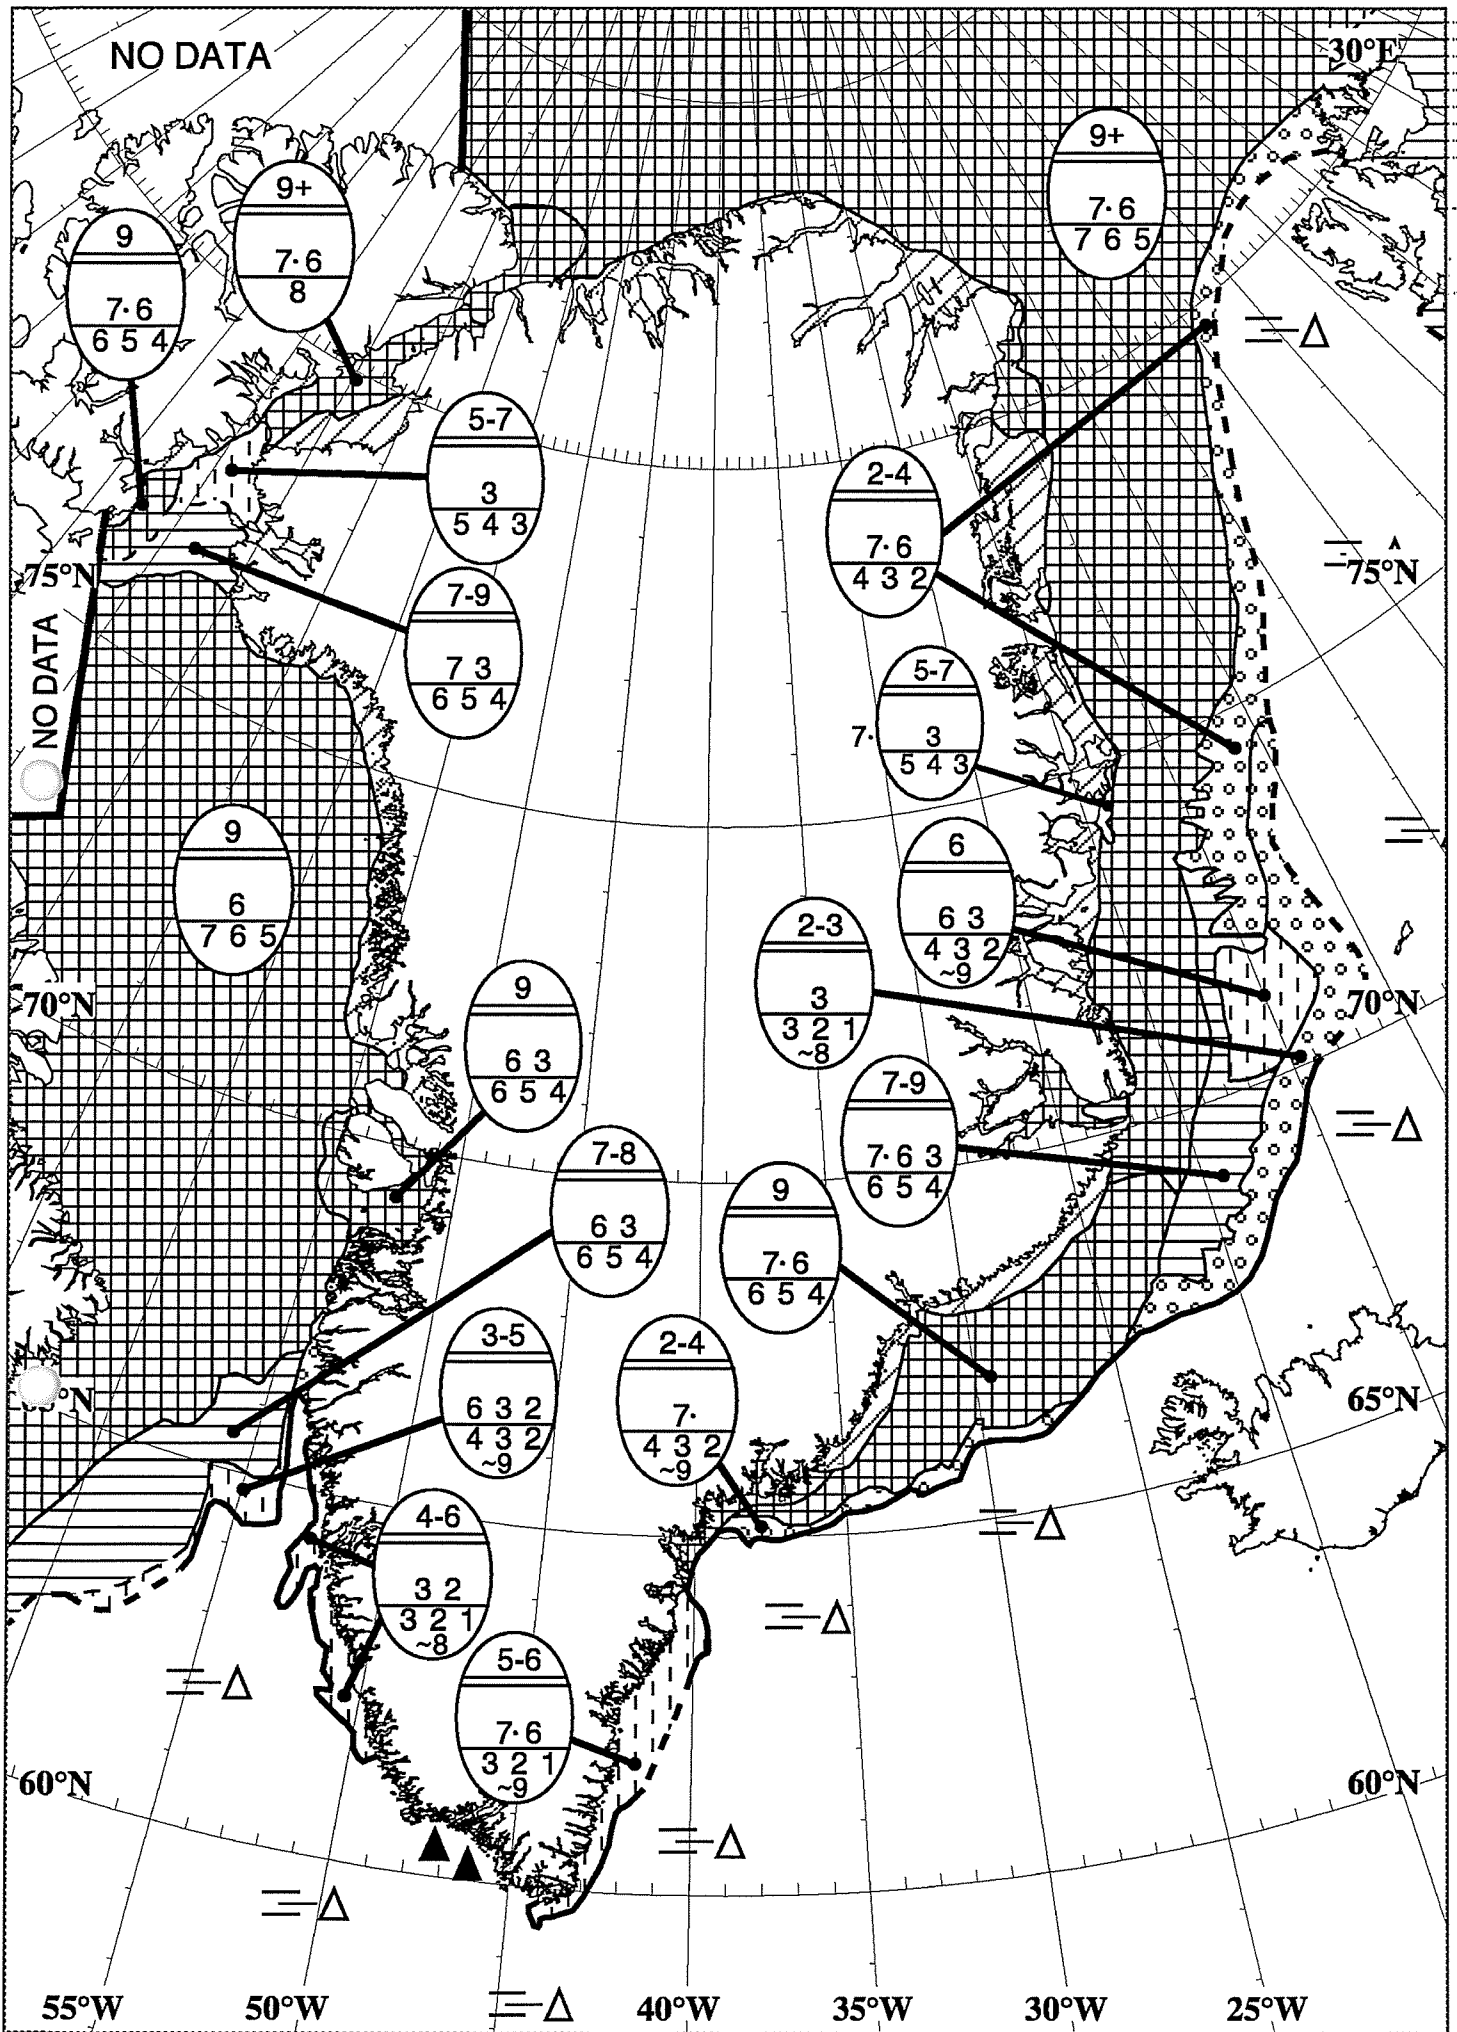

Greenland Chart
Danish Meteorological Institute

Valid: 20 January 2002, 12.00 UTC
Weekly Analysis

Greenland Chart
 Danish Meteorological Institute

Valid: 27 January 2002, 12.00 UTC
 Weekly Analysis

Greenland Chart
 DMI Danish Meteorological Institute

Valid: 03 February 2002, 12.00 UTC
 Weekly Analysis

Greenland Chart
 Danish Meteorological Institute

Valid: 07 April 2002 , 12.00 UTC
 Weekly Analysis

Greenland Chart
 Danish Meteorological Institute

Valid: 15 April 2002 , 12.00 UTC
 Weekly Analysis

Greenland Chart
Danish Meteorological Institute

Valid: 05 May 2002 , 12.00 UTC
Weekly Analysis

Greenland Chart
 Danish Meteorological Institute

Valid: 12 May 2002, 12.00 UTC
 Weekly Analysis

Greenland Chart
Danish Meteorological Institute