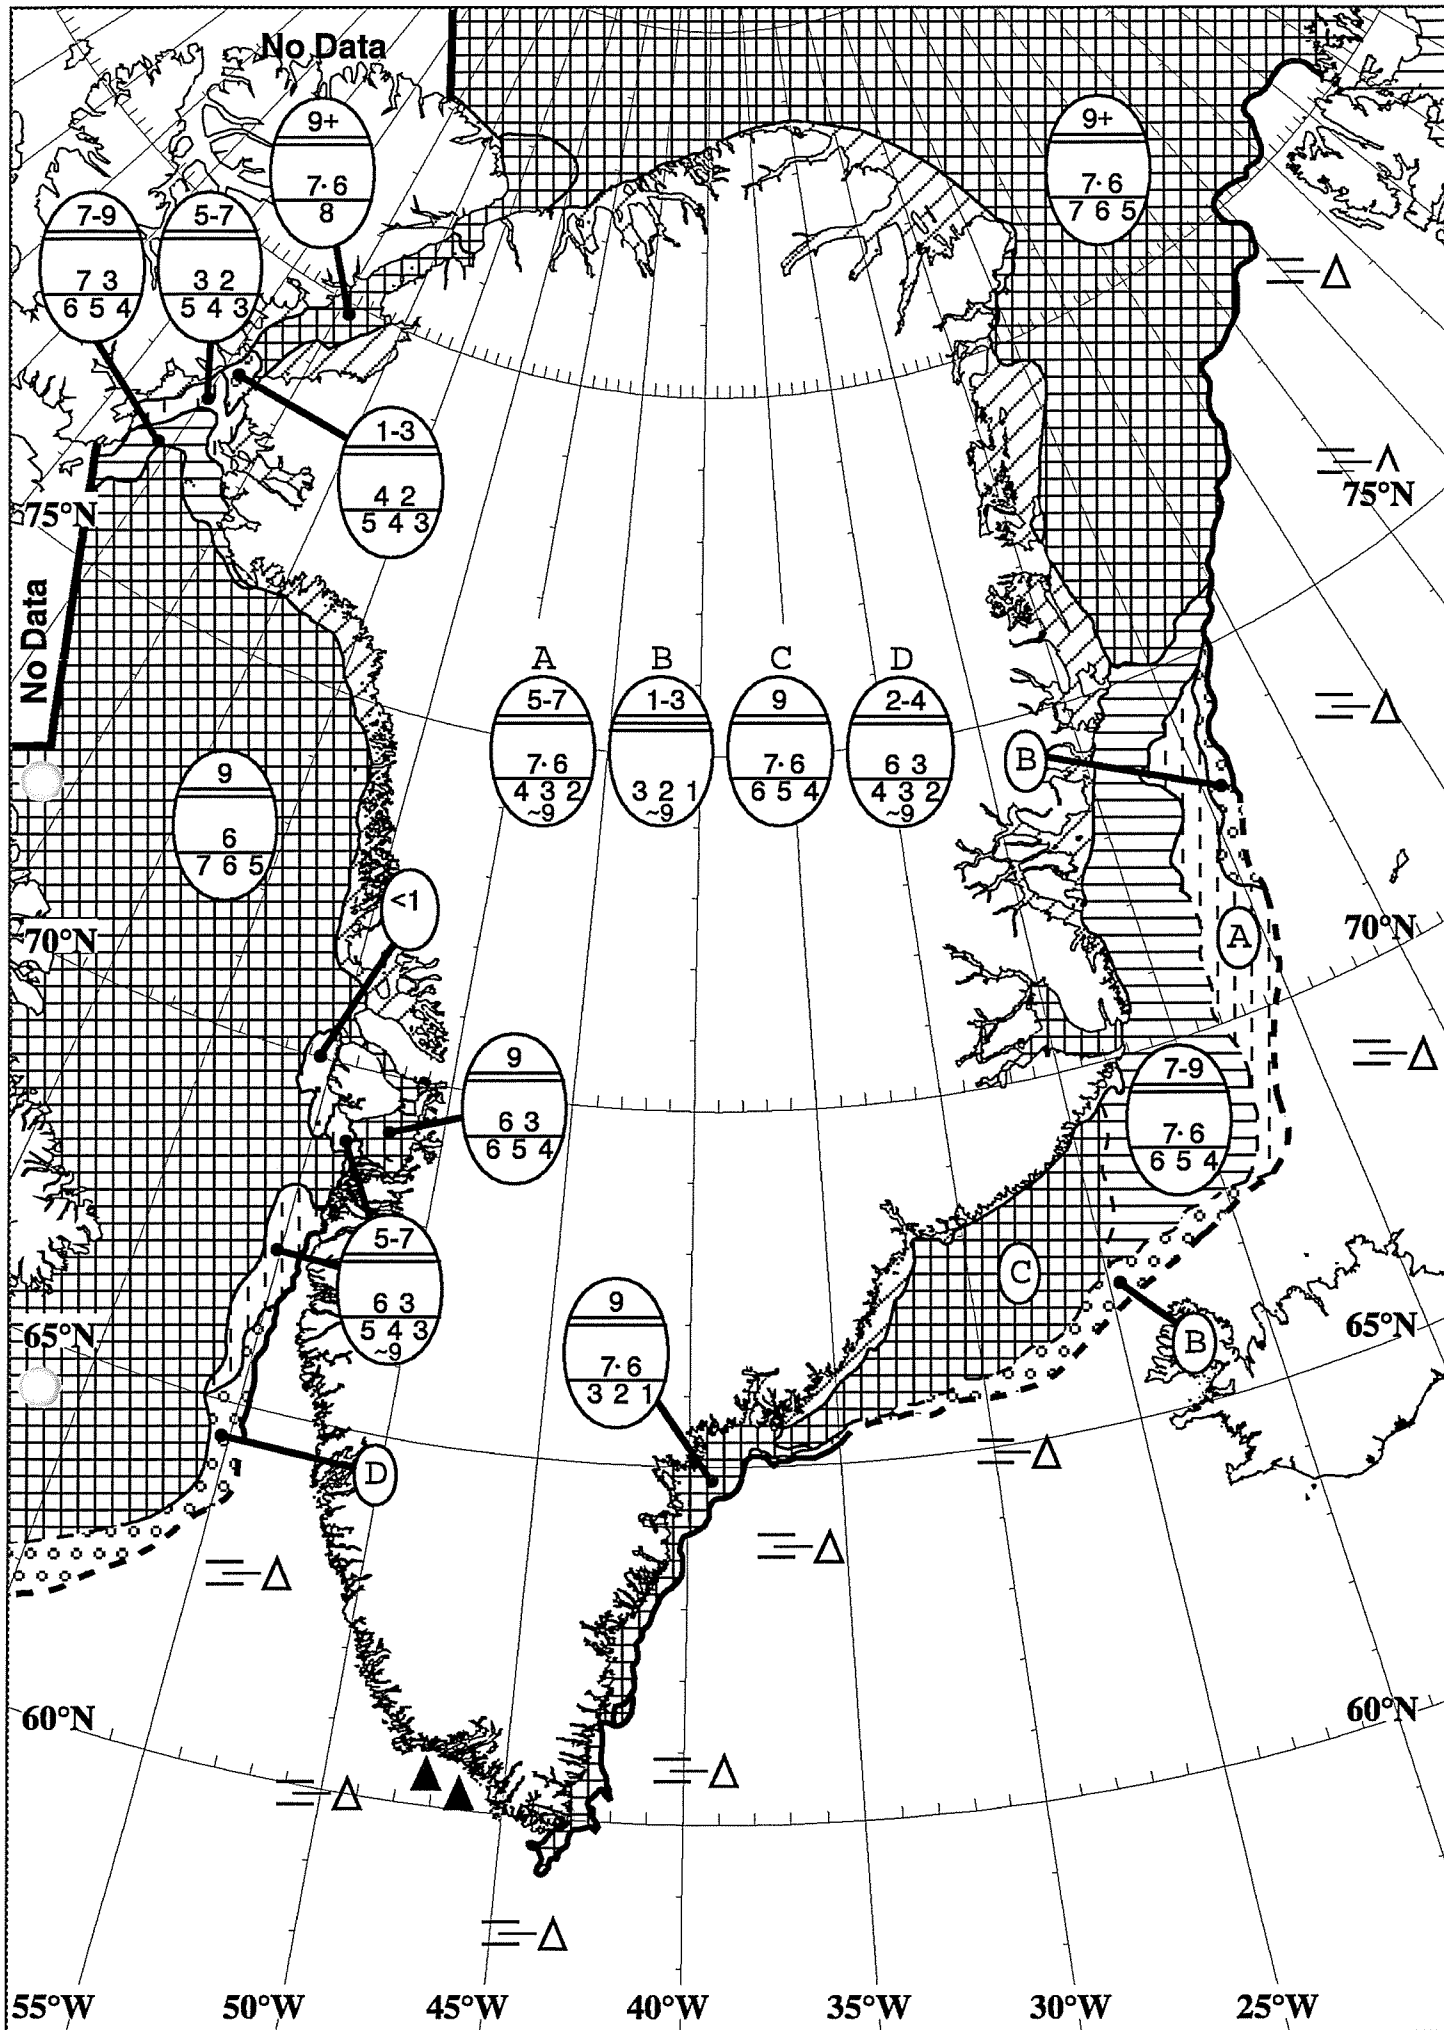

Greenland Chart
Danish Meteorological Institute

Valid: 20 January 2002, 12.00 UTC
Weekly Analysis

Greenland Chart
 Danish Meteorological Institute

Valid: 27 January 2002, 12.00 UTC
 Weekly Analysis

Greenland Chart
 DMI Danish Meteorological Institute

Valid: 03 February 2002, 12.00 UTC
 Weekly Analysis

Greenland Chart
 Danish Meteorological Institute

Valid: 07 April 2002 , 12.00 UTC
 Weekly Analysis

Greenland Chart
 Danish Meteorological Institute

Valid: 15 April 2002 , 12.00 UTC
 Weekly Analysis

Greenland Chart
Danish Meteorological Institute

Valid: 05 May 2002 , 12.00 UTC
Weekly Analysis

Greenland Chart
 Danish Meteorological Institute

Valid: 12 May 2002, 12.00 UTC
 Weekly Analysis

Greenland Chart
Danish Meteorological Institute