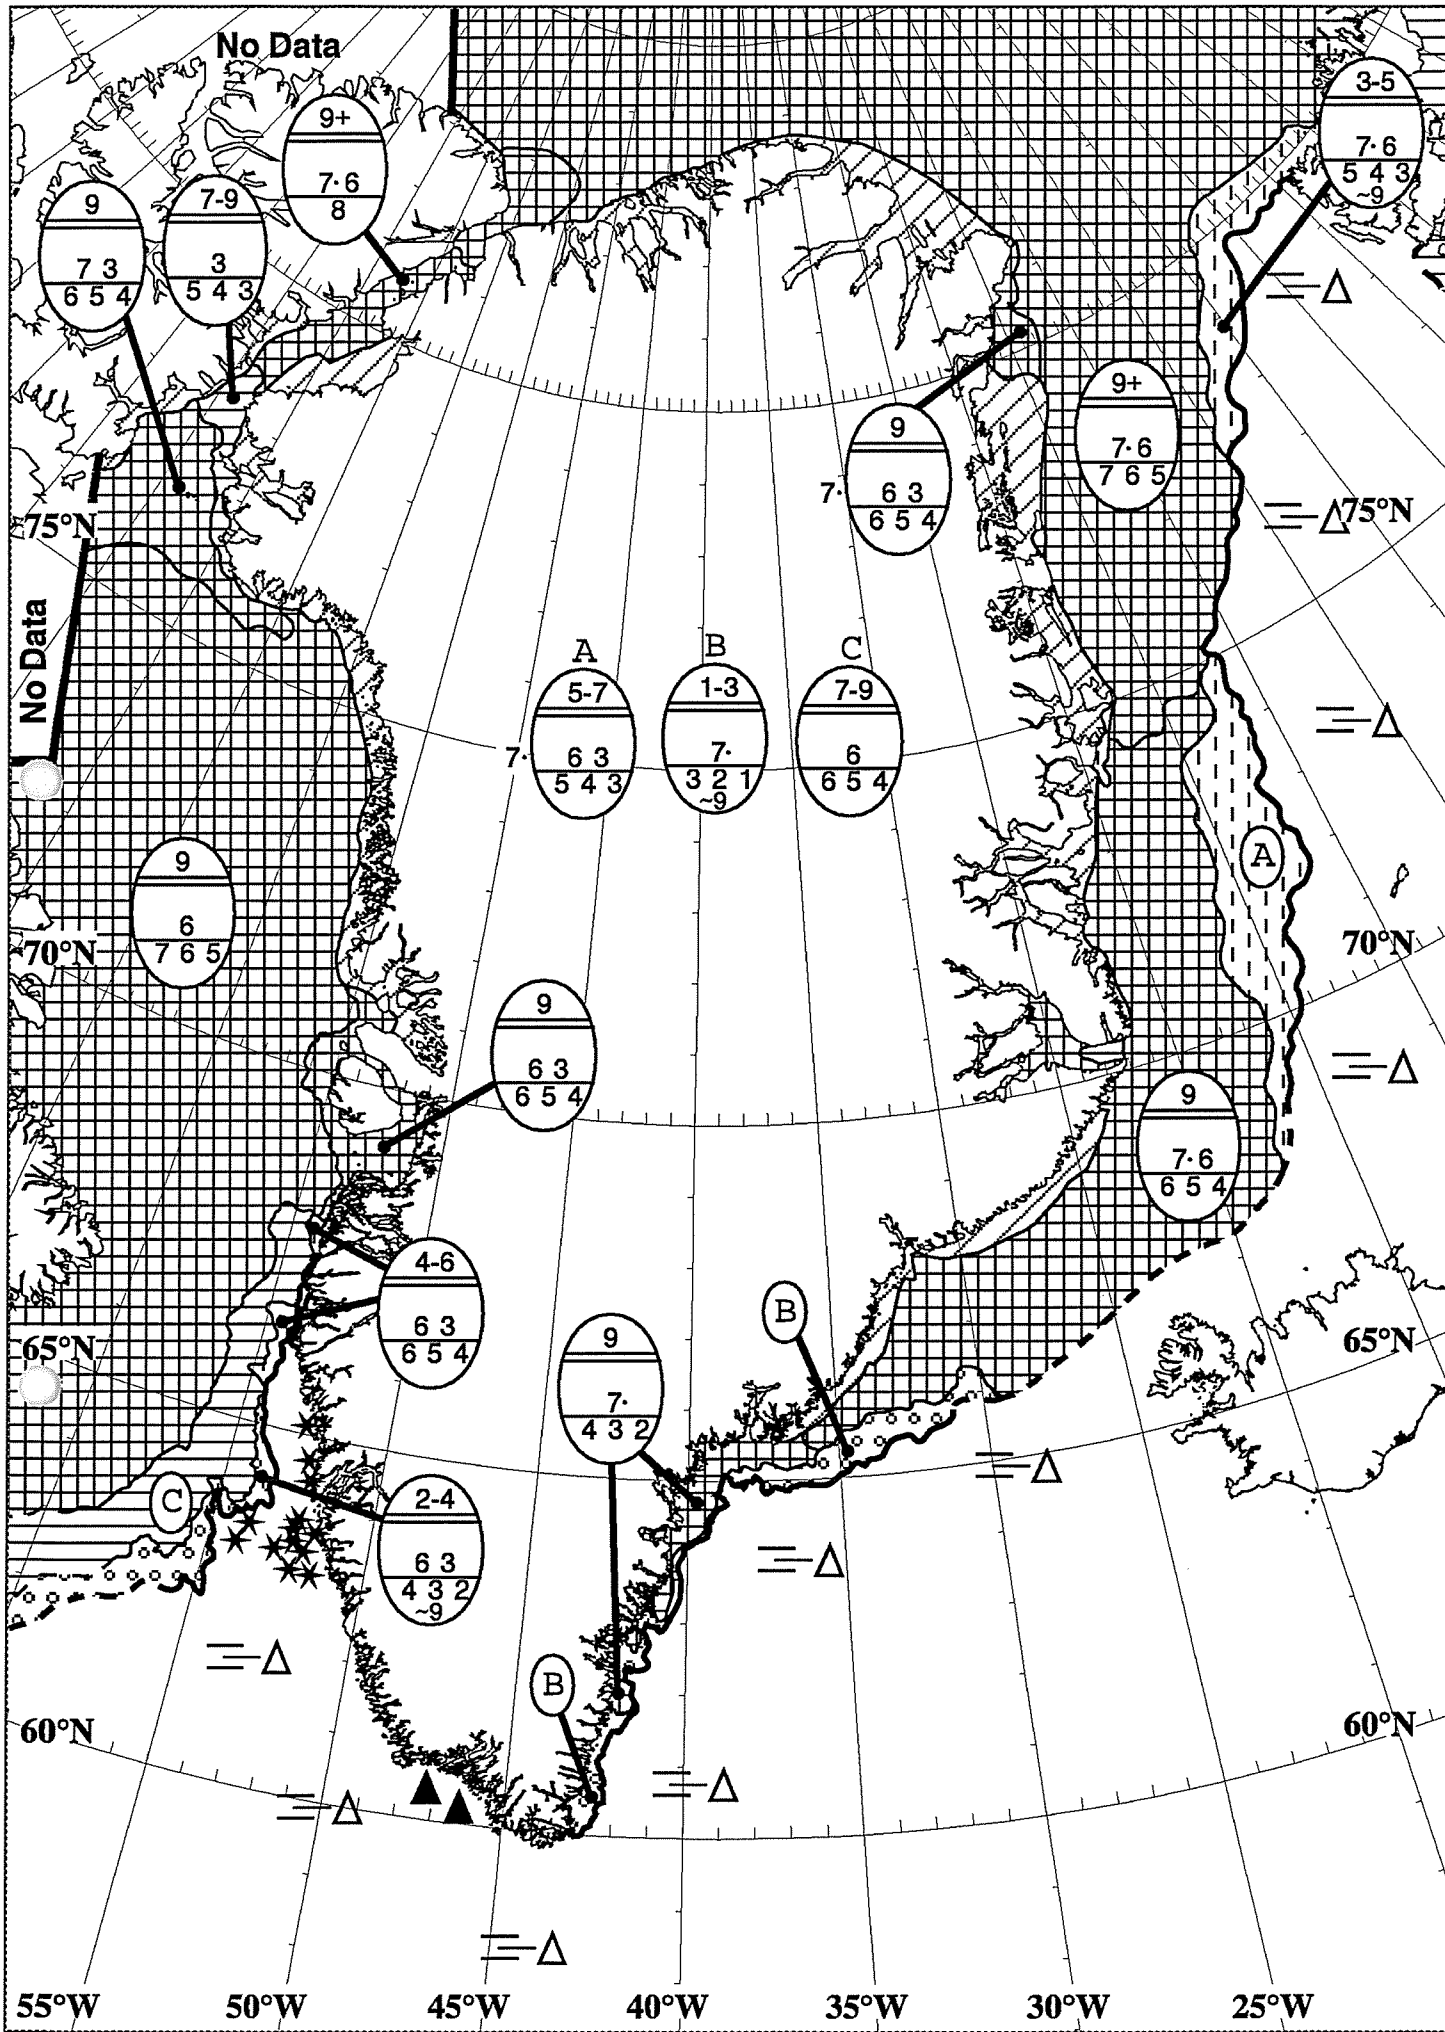

Greenland Chart
Danish Meteorological Institute

Valid: 20 January 2002, 12.00 UTC
Weekly Analysis

Greenland Chart
 Danish Meteorological Institute

Valid: 27 January 2002, 12.00 UTC
 Weekly Analysis

Greenland Chart
 DMI Danish Meteorological Institute

Valid: 03 February 2002, 12.00 UTC
 Weekly Analysis

Greenland Chart
 Danish Meteorological Institute

Valid: 07 April 2002 , 12.00 UTC
 Weekly Analysis

Greenland Chart
 Danish Meteorological Institute

Valid: 15 April 2002 , 12.00 UTC
 Weekly Analysis

Greenland Chart
Danish Meteorological Institute

Valid: 05 May 2002 , 12.00 UTC
Weekly Analysis

Greenland Chart
 Danish Meteorological Institute

Valid: 12 May 2002, 12.00 UTC
 Weekly Analysis

Greenland Chart
Danish Meteorological Institute