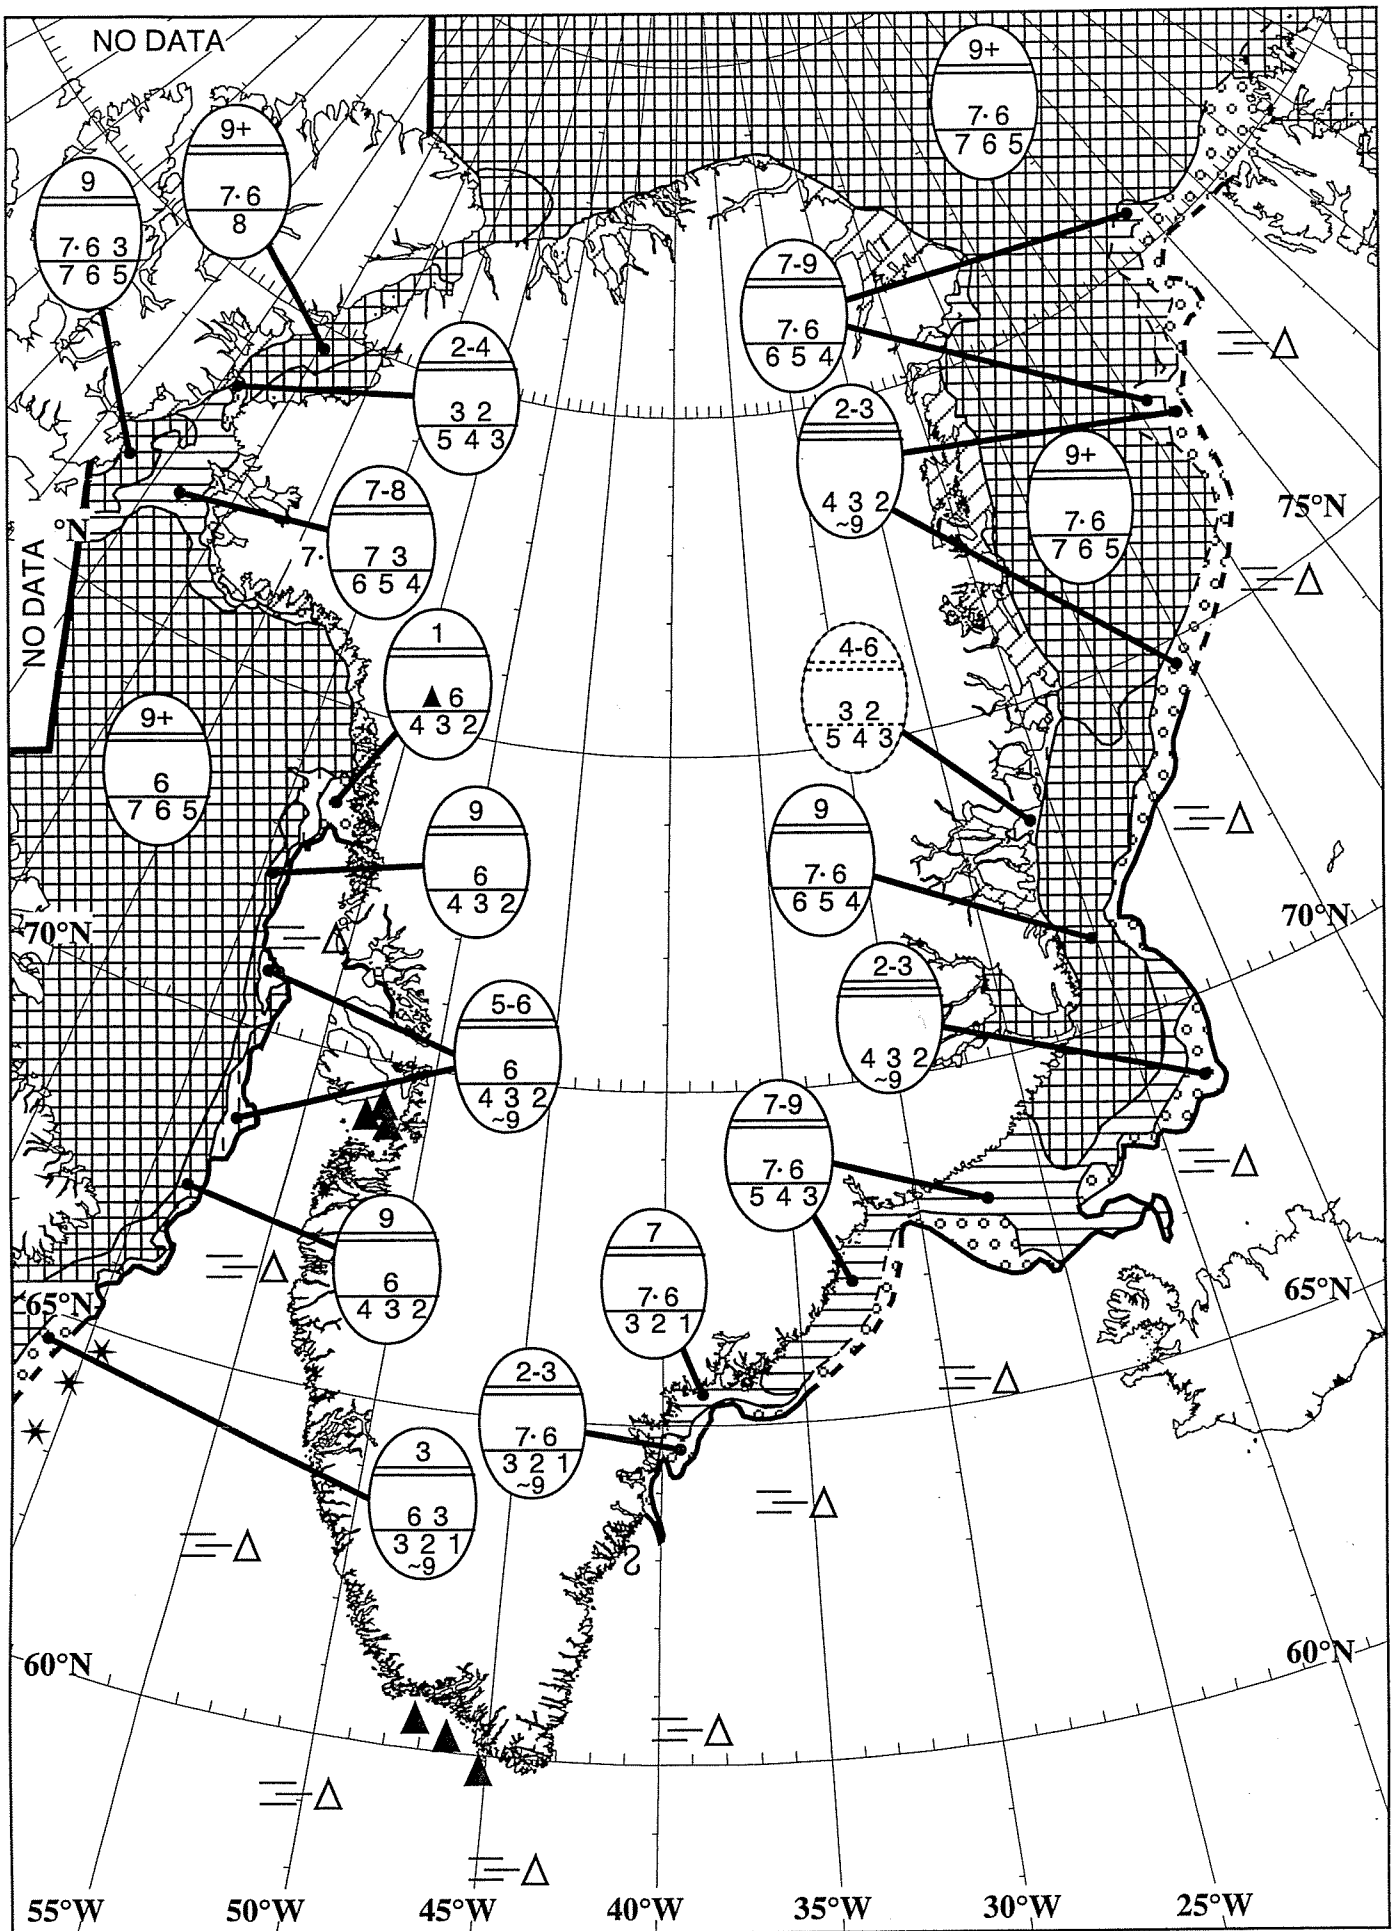

Valid: 25 November 2001 , 12.00 UTC
 Weekly Analysis

Greenland Chart
 Danish Meteorological Institute

Valid: 02 December 2001, 12.00 UTC
 Weekly Analysis

Greenland Chart
Danish Meteorological Institute

Valid: 09 December 2001, 12.00 UTC
Weekly Analysis

Greenland Weekly Chart
 Danish Meteorological Institute

Valid: 30 December 2001 , 12.00 UTC
 Happy New Year :-)