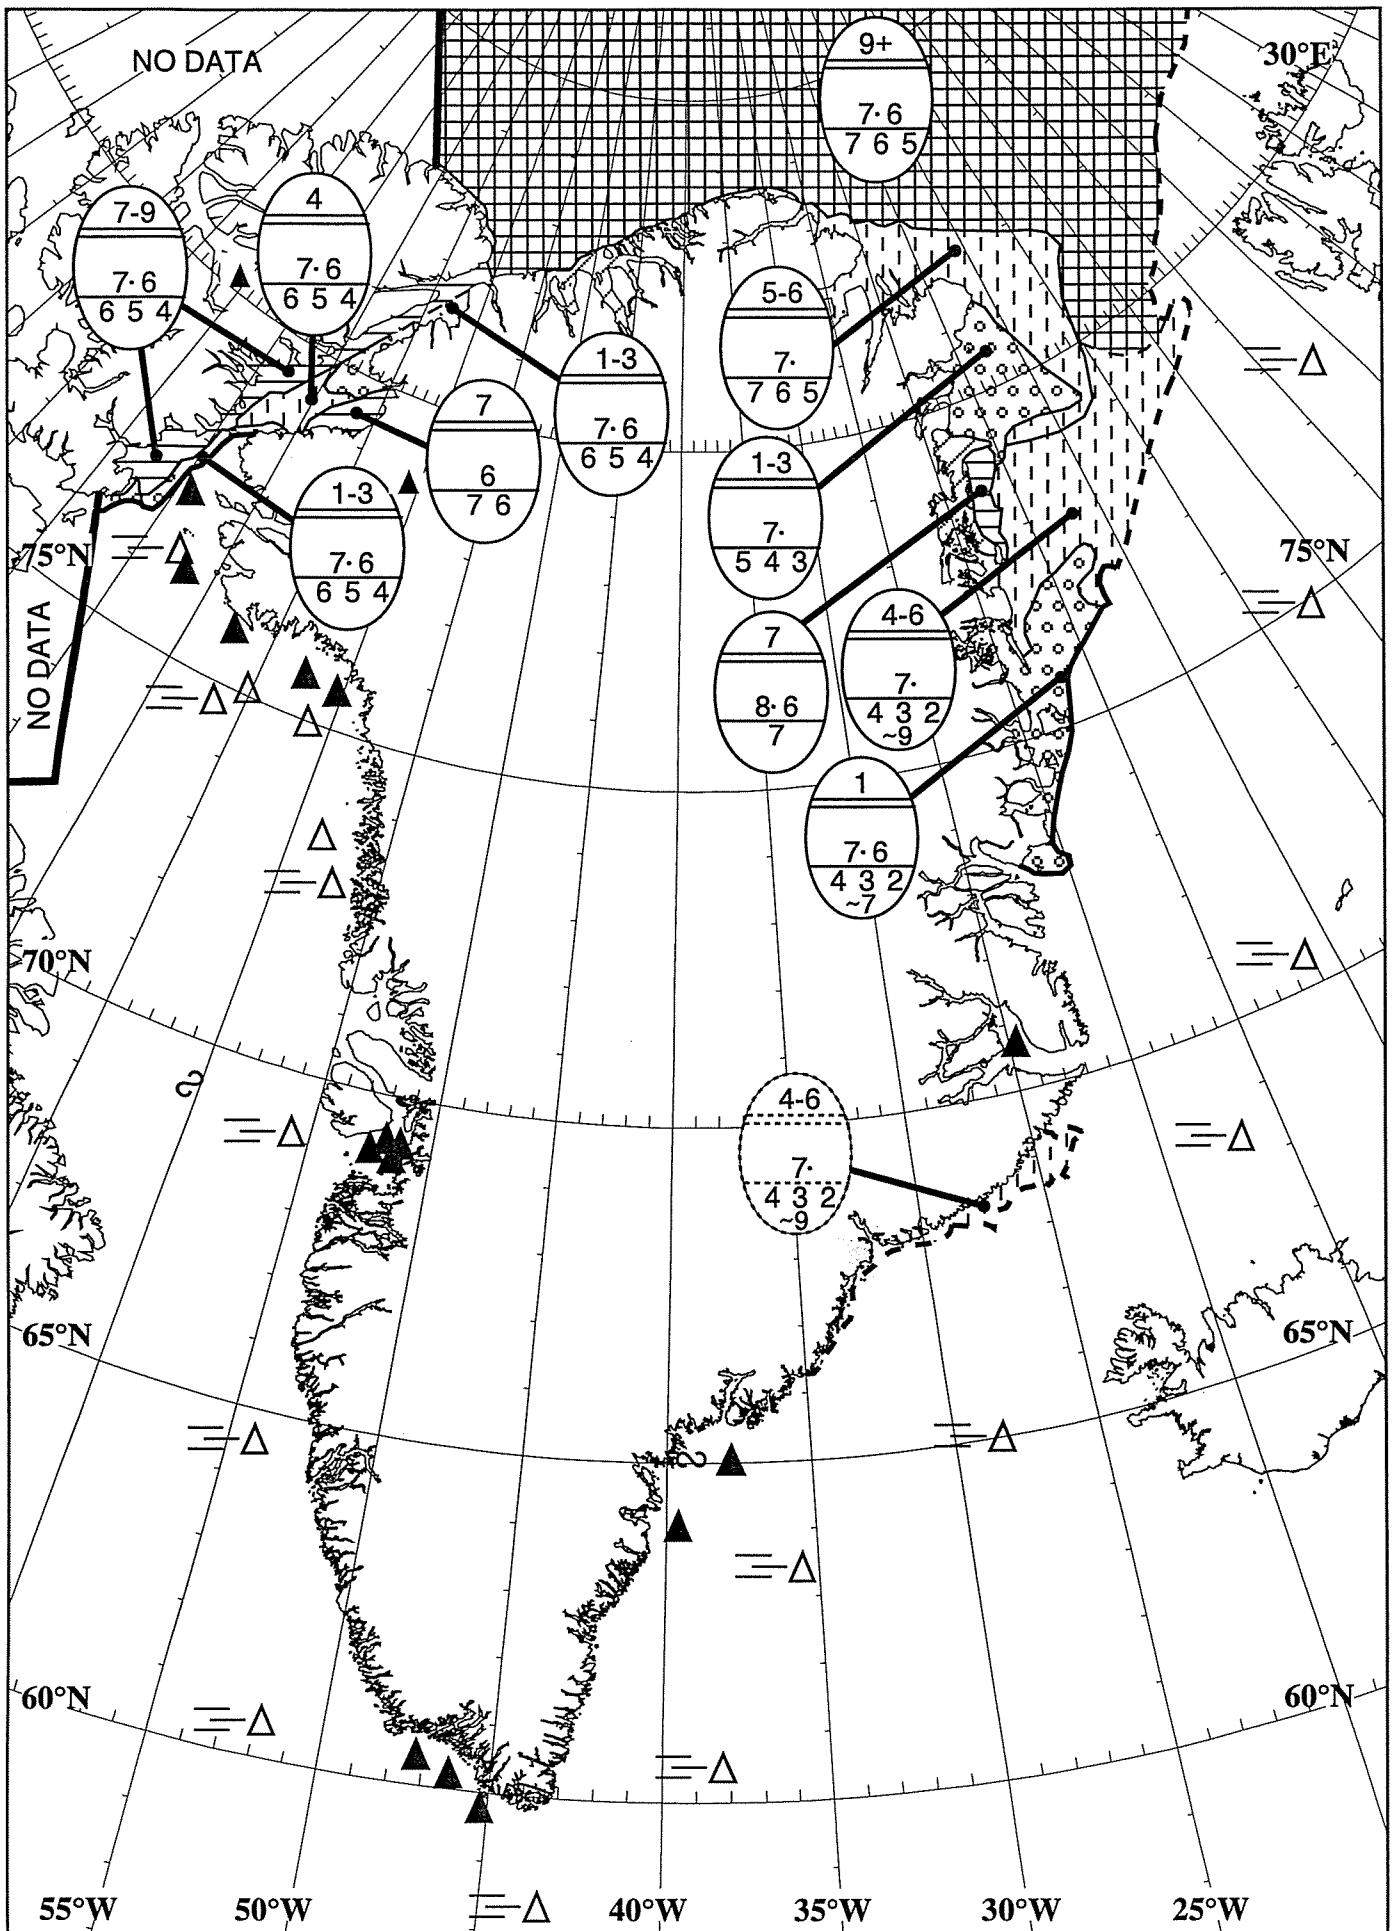

Greenland Chart
Danish Meteorological Institute

Valid: 09 September 2001, 12.00 UTC
Weekly Ice Analysis