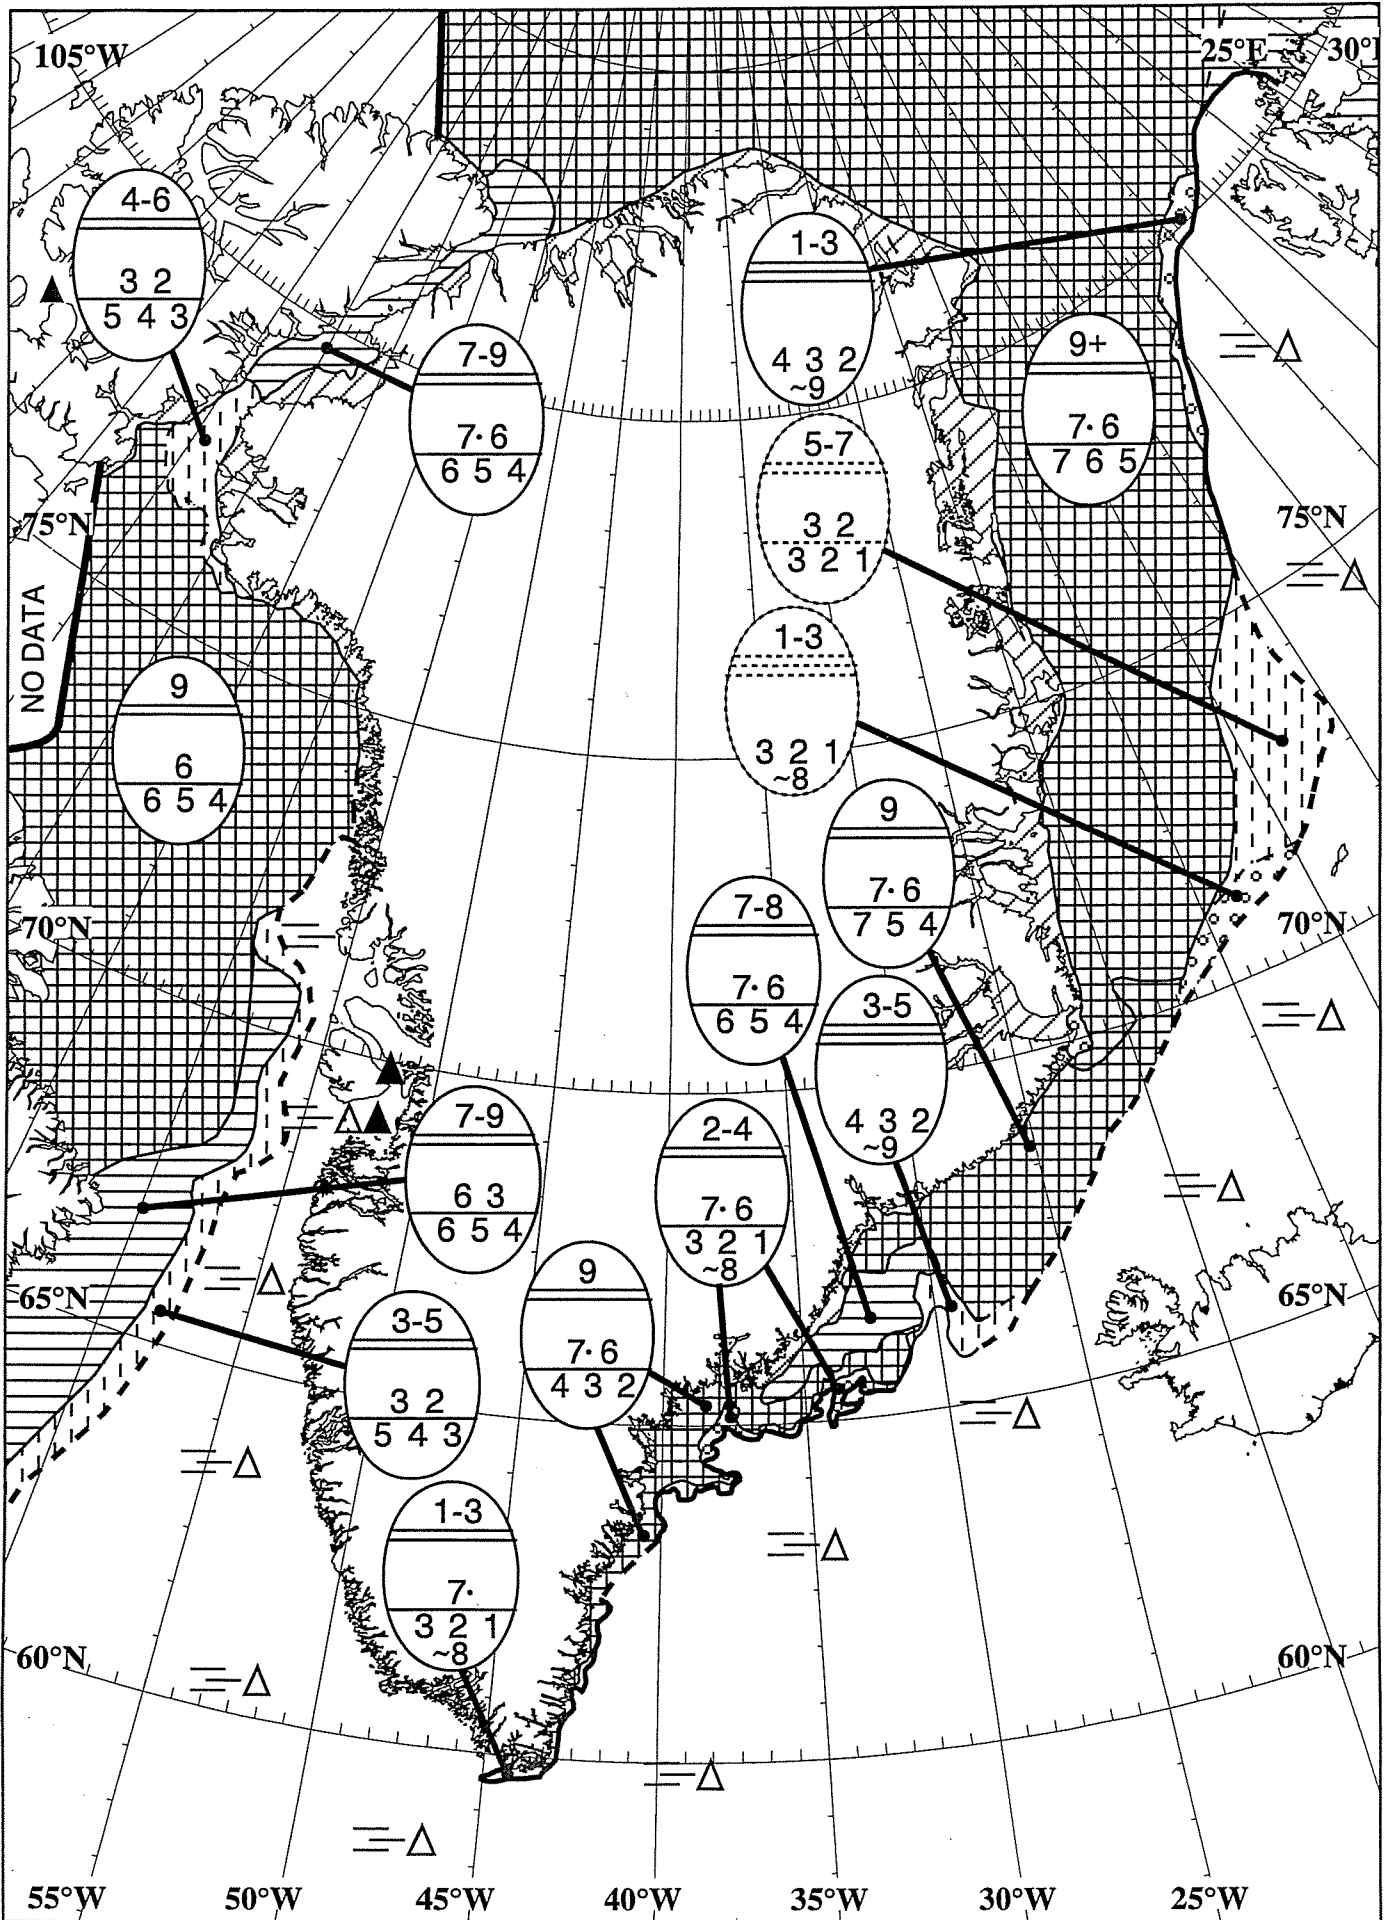

Greenland Chart
Danish Meteorological Institute

Valid: 01 January 2001 , 12.00 UTC
Weekly Analysis

Greenland Chart
Danish Meteorological Institute

Valid: 07 January 2001, 12.00 UTC
Weekly Analysis

Greenland Chart
Danish Meteorological Institute

Valid: 14 January 2000, 12.00 UTC
Weekly analysis

Greenland Chart
 Danish Meteorological Institute

Valid: 22 January 2001, 12.00 UTC
 Weekly Analysis

Greenland Chart
 Danish Meteorological Institute

Valid: 28 January 2001 , 12.00 UTC
 Weekly Analysis

Greenland Chart
 Danish Meteorological Institute

Valid: 04 February 2001, 12.00 UTC
 Weekly Analysis

Greenland Chart
Danish Meteorological Institute

Valid: 12 February 2001, 12.00 UTC
Weekly Analysis

Greenland Chart
Danish Meteorological Institute