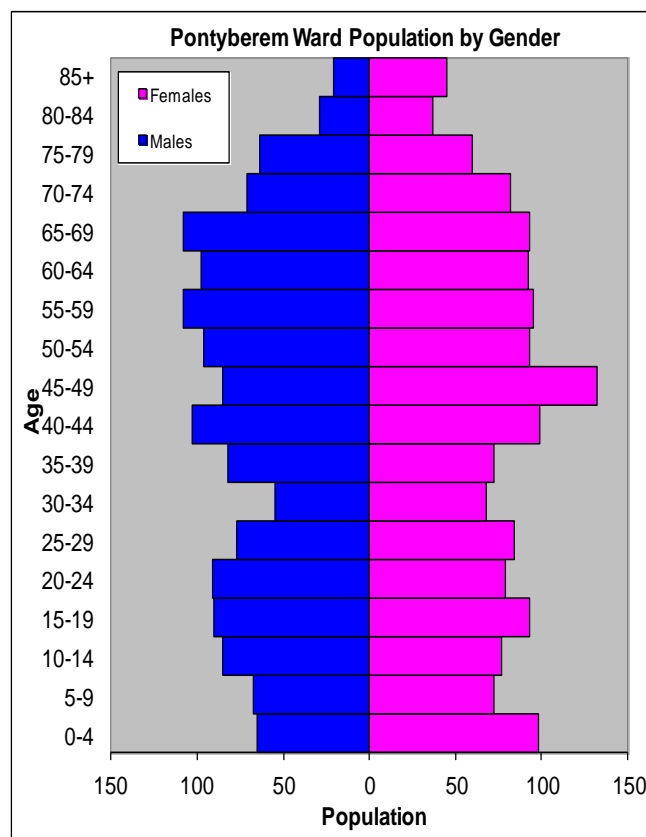

Location: Approximately 15km from Carmarthen Town

- ⇒ Area: 13.30km²
- ⇒ Population Density: 215 people per km²
- ⇒ Population Change: 2001-2010: +34 (+1.2%)
- ⇒ Major Employers: Carmarthenshire County Council (schools and leisure)

POPULATION STATISTICS

2010 Small Area Population Estimates

Age Structure	Pontyberem Population	Pontyberem %	Carmarthenshire %
Aged: 0-4	163	5.7	5.4
5-14	301	10.5	11.2
15-24	353	12.3	11.8
25-44	640	22.3	22.3
45-64	799	27.9	28.3
65-74	354	12.4	11.2
75+	256	8.9	11.5
Total	2,866	100	100

Source: aggregated lower Super Output Area (LSOA) Small Area Population Estimates, 2010, Office for National Statistics (ONS)

- ⇒ 30th lowest ward population in Carmarthenshire, and 22nd highest population density.
- ⇒ Highest proportion of people aged over 45, proportion aged over 75 slightly lower than the Carmarthenshire Average.
- ⇒ Higher proportion of people with no qualifications and limiting long-term illness.
- ⇒ Higher proportion of Welsh Speakers than the Carmarthenshire average.