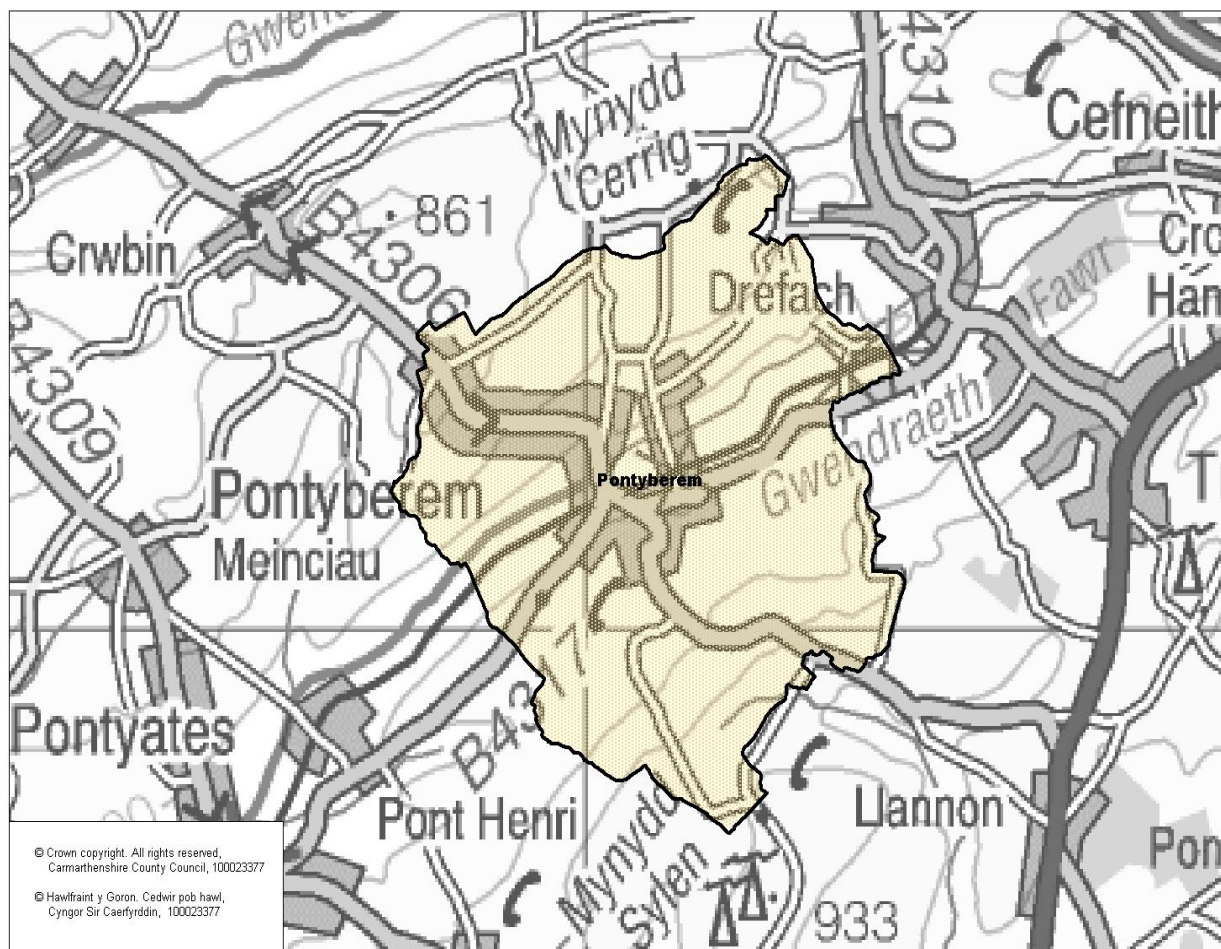

Location: Approximately 15km from Carmarthen Town

- ⇒ Area: 13.30km²
- ⇒ Population Density: 215 people per km²
- ⇒ Population Change: 2001-2010: +34 (+1.2%)
- ⇒ Major Employers: Carmarthenshire County Council (schools and leisure)