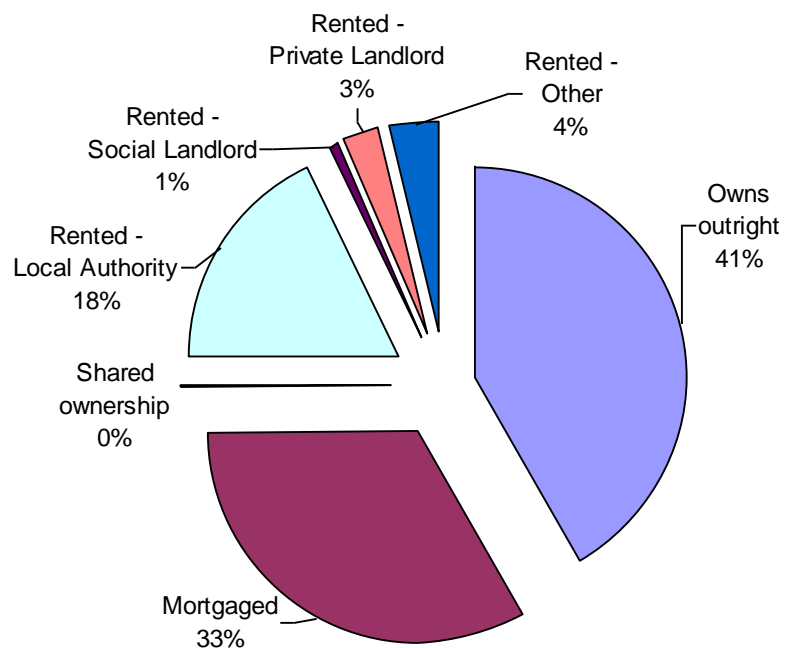

Household Tenure