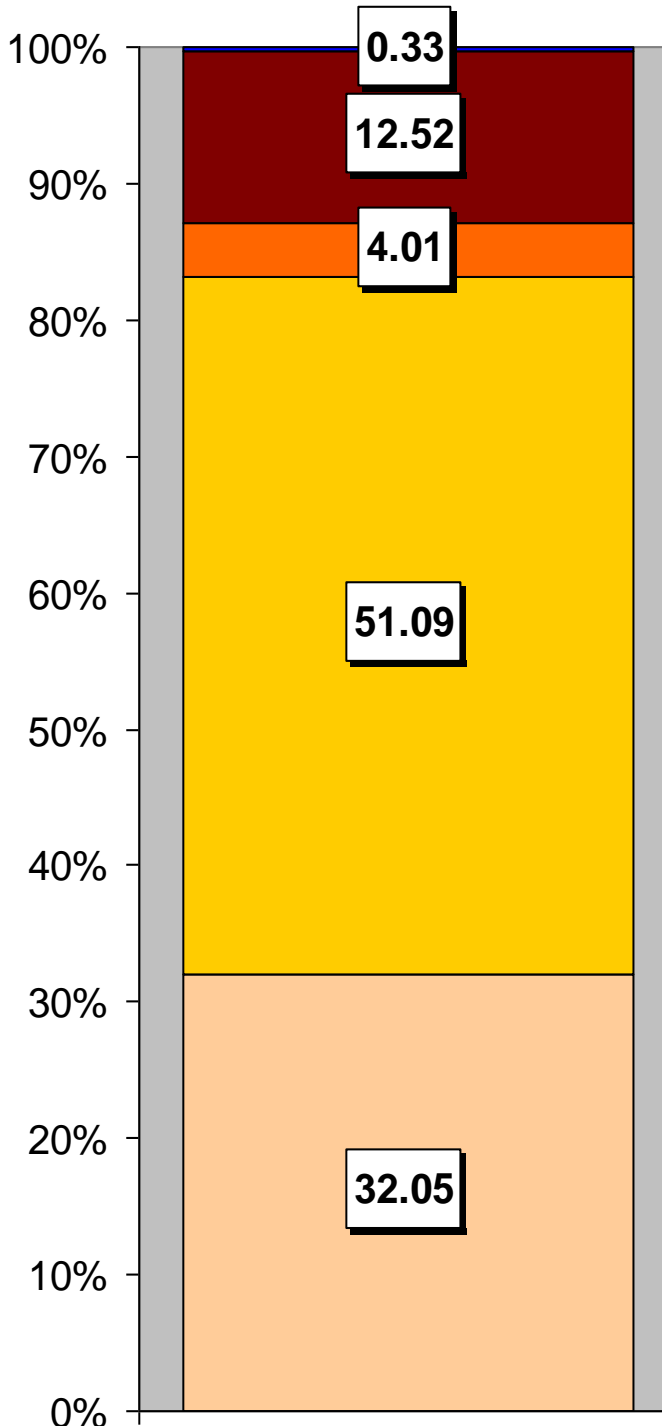

HOUSING

The area's housing consists mostly of semi-detached and detached houses low proportion of flat/maisonette or apartments in comparison to the number terraced housing. The ward consists of 220 local authority owned properties and 11 Housing Association properties.

Household Accommodation Types