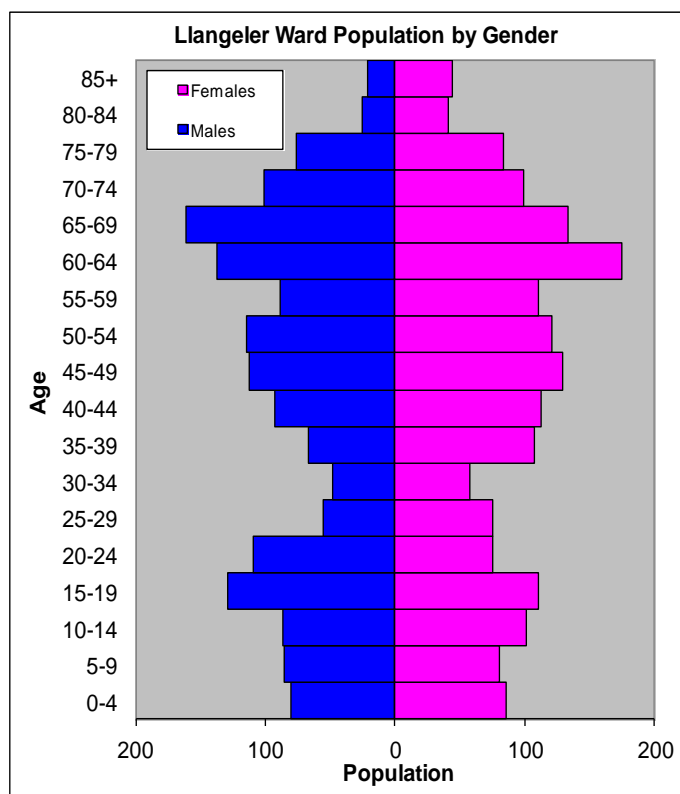

POPULATION STATISTICS

2010 Small Area Population Estimates

Age Structure	Llangeler Population	Llangeler %	Carmarthenshire %
Aged: 0-4	166	5.0	5.4
5-14	354	10.6	11.2
15-24	424	12.7	11.8
25-44	617	18.5	22.3
45-64	989	29.6	28.3
65-74	495	14.8	11.2
75+	291	8.7	11.5
Total	3,336	100	100

Births & Deaths	Llangeler	Carmarthenshire
Birth (2010)	29	1,963
Births Rate	8.7	10.9
Deaths (2010)	30	2077
Death Rate	9.0	11.5

Source: Vital Statistics 2010, ONS.
Note: birth/death rates expressed per '000

Source: aggregated lower Super Output Area (LSOA) Small Area Population Estimates, 2010, Office for National Statistics (ONS)

- ⇒ 20th highest ward population in Carmarthenshire, and 19th lowest population density
- ⇒ Highest proportion of people aged over 45, proportion aged over 75 lower than the Carmarthenshire Average.
- ⇒ Higher proportion of people with no qualifications
- ⇒ Higher proportion of Welsh Speakers than the Carmarthenshire average.

2001 Census Data

Population: Key Facts	Llangeler	Llangeler %	Carmarthenshire
People: born in Wales	2045	63.47	80.07
born outside UK	79	2.45	1.93
in non-white ethnic groups	17	0.52	0.94
with limiting long-term illness	787	24.42	26.27
with no qualifications (aged 16-74)	767	33.25	34.04
with higher level qualifications (aged 16-74)	406	17.6	17.24
able to speak Welsh	1875	60.15	50.07

Household Composition	Llangeler	Llangeler %	Carmarthenshire
Total Households/ (Average Household Size)	1372	(2.35)	(2.33)
Household Type: one person: pensioner	226	16.47	17.15
one person: other	158	11.52	12.81
one family: all pensioners	161	11.73	10.38
one family: married couple	537	39.13	37.35
one family: cohabiting couple	89	6.48	6.26
one family: lone parent	130	9.48	10.29
one family: other	71	5.17	5.79

Source: 2001 Census, ONS