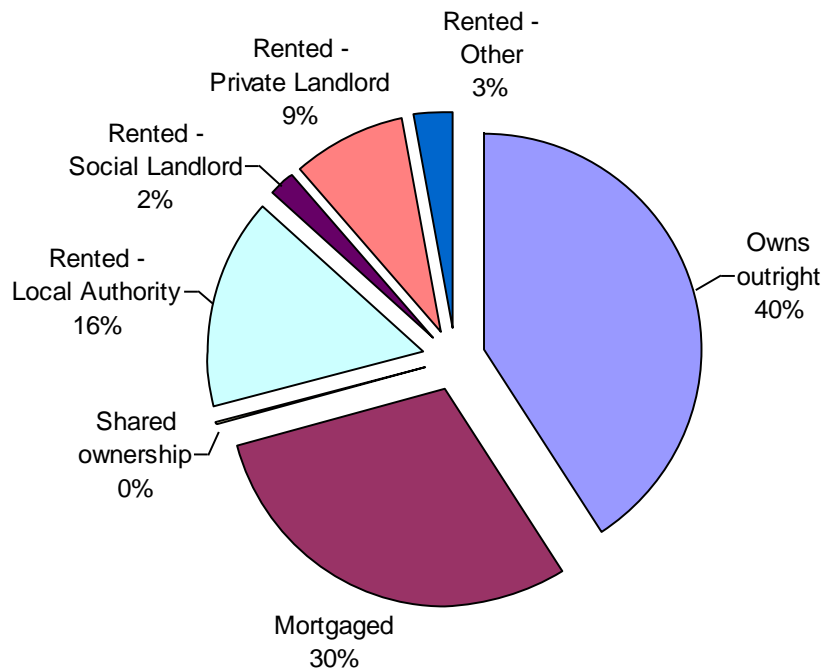

Household Tenure