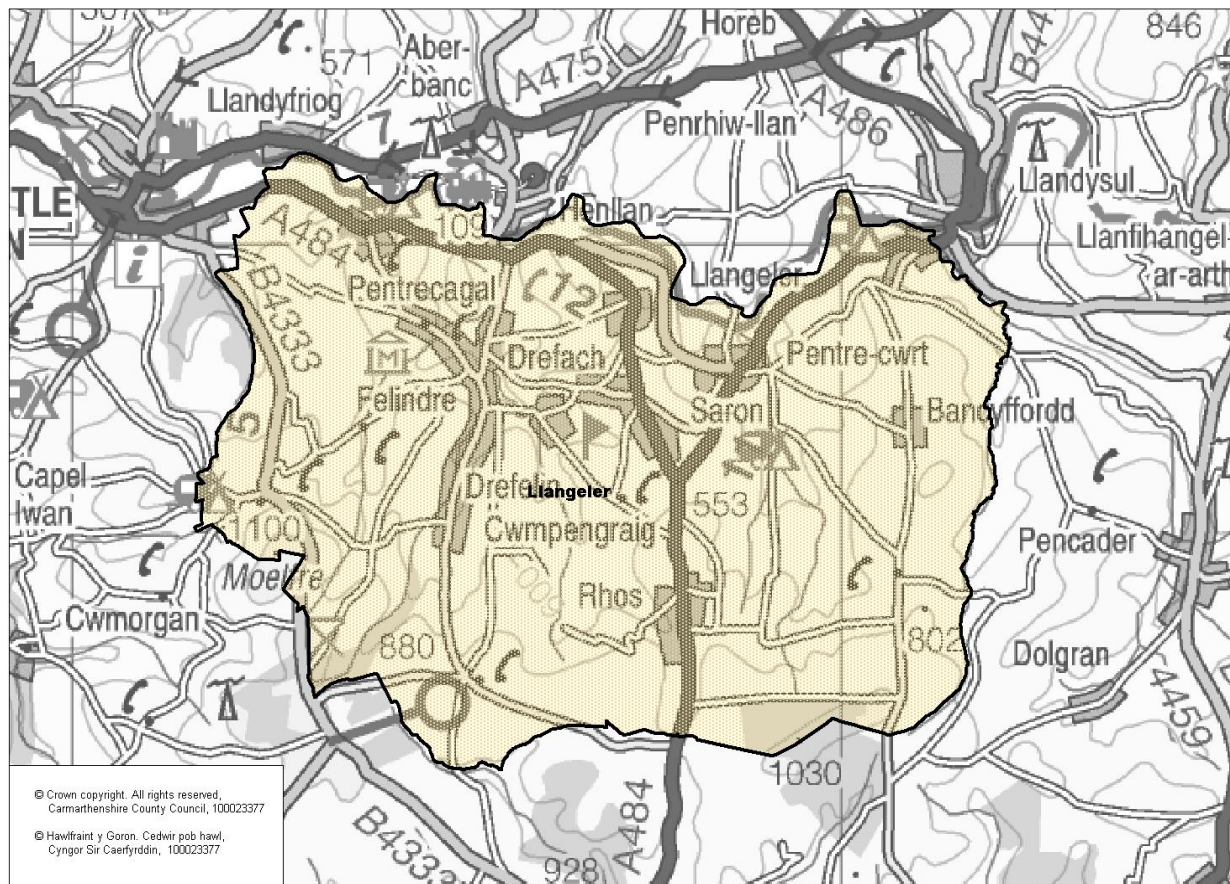

Location: Approximately 24km from Carmarthen Town

- ⇒ Regeneration Designations: Rural Development Plan 2007-2013 eligible ward
- ⇒ Area: 60.10km²
- ⇒ Population Density: 56 people per km²
- ⇒ Population Change: 2001-2010:+111 (+3.3%)
- ⇒ Major Employers: Carmarthenshire County Council (schools and leisure)