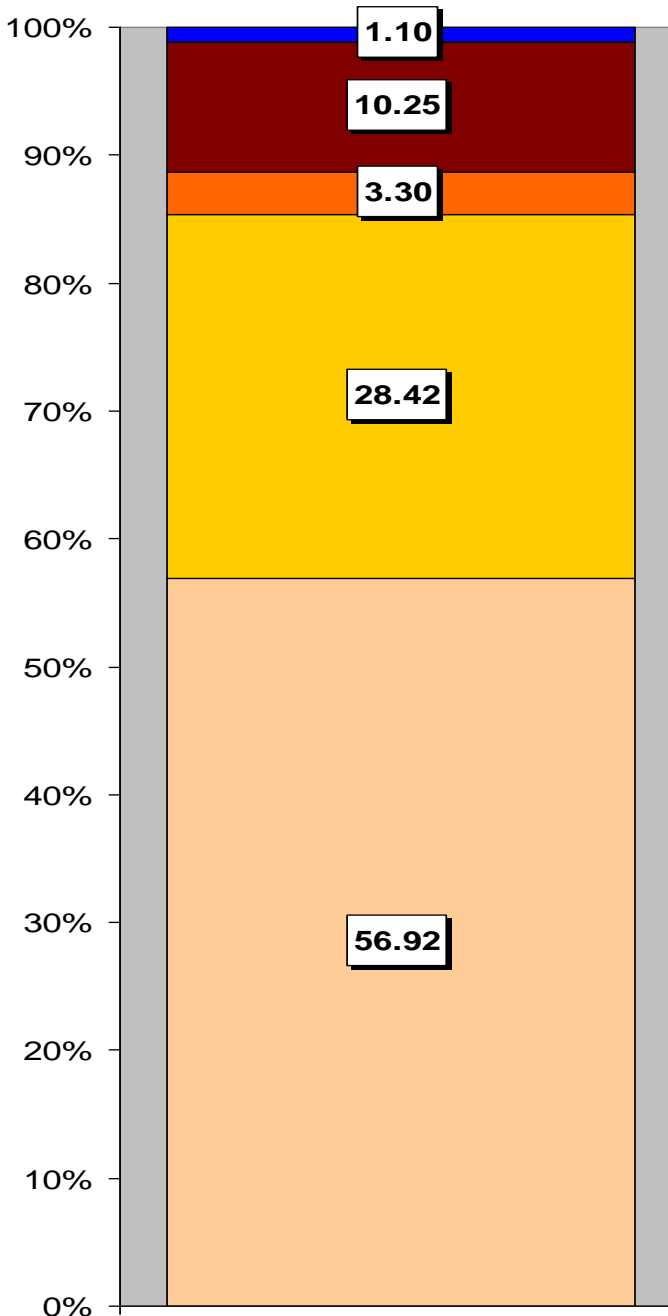

HOUSING

The area's housing consists mostly of detached houses and a higher proportion of semi-detached houses in comparison to the number of terraced and flat, maisonette and apartment housing. The ward consists of 154 local authority owned properties and 74 Housing Association properties.

Household Accommodation Types