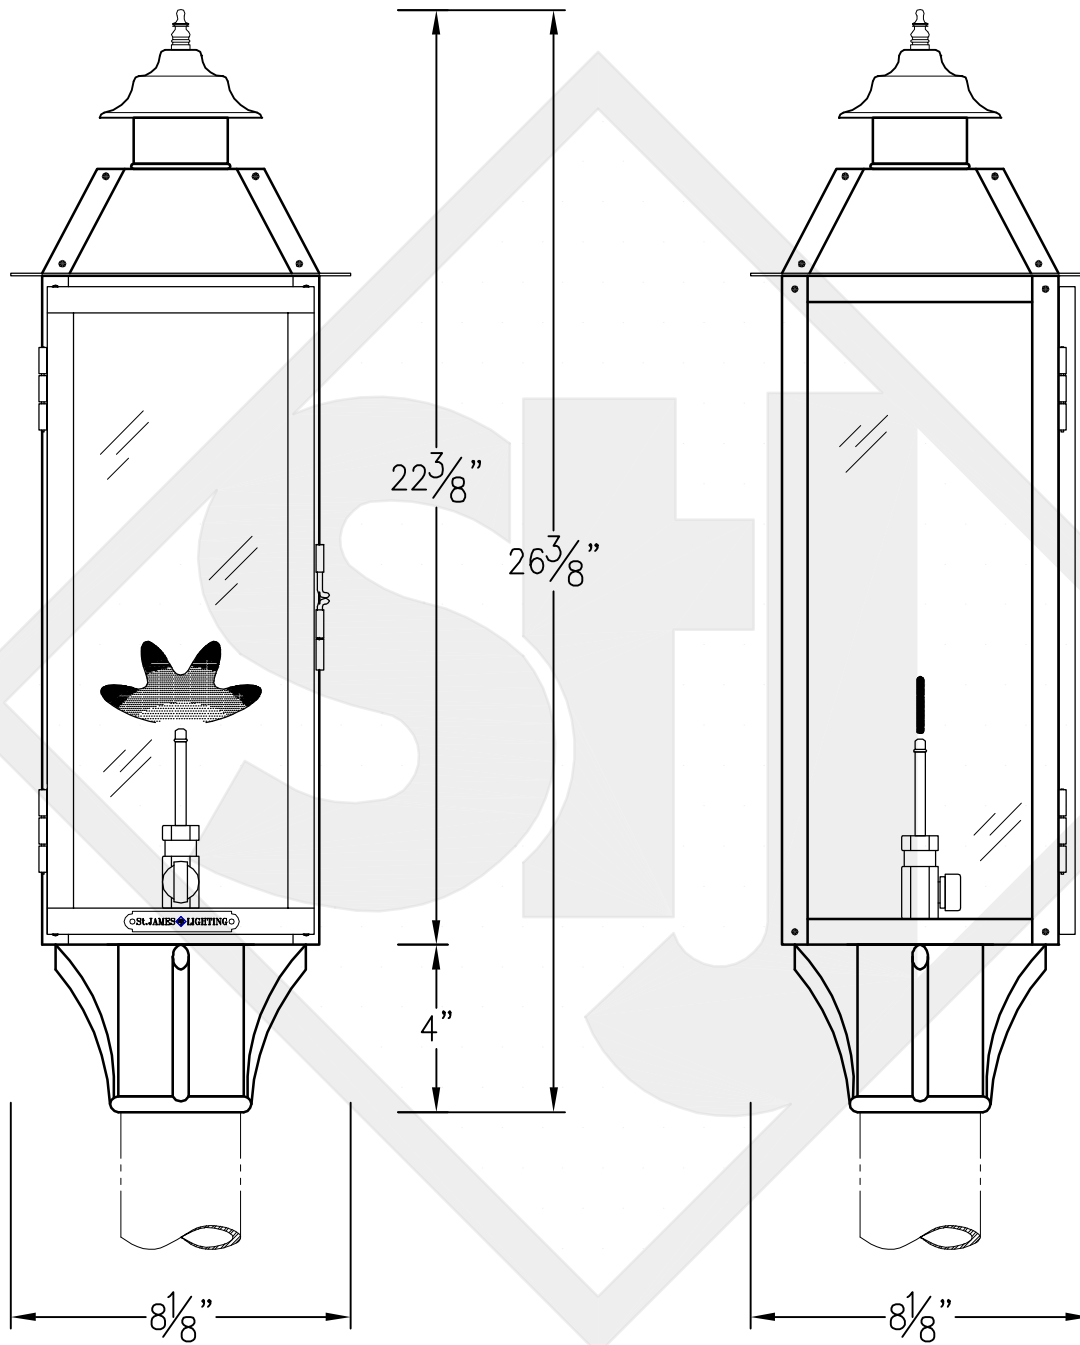

SWEETWATER SMALL SOLID TOP  
w/ COPPER POST COLLAR

SWES-CPS

Front View

Side View

Sweetwater Small Solid Top  
w/ Post Cap

St. James  
LIGHTING

SCALE:	N.T.S.	DRAFT:	J. Murry
FILE:	SWSSCP	APP'D:	J. Ragan
JOB:	X	DATE:	01/17/11