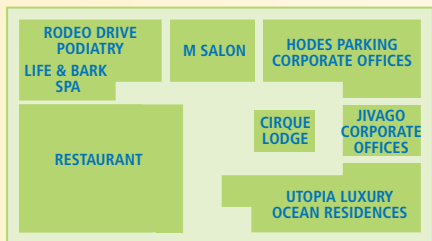

Rodeo Drive

The Beverly Hills Hotel

The Beverly Hills Hotel
North to Sunset

THE RODEO COLLECTION

TERRACE LEVEL

STREET LEVEL

GARDEN LEVEL

AUTO RECEPTION LEVEL

SEE RODEO DRIVE WALK OF STYLE LEGEND

- 1 LOUIS VUITTON (UNDER CONSTRUCTION BEGINS FALL 2013)
- 2 LOUIS VUITTON (TEMPORARY LOCATION FALL 2013)
- 3 ERMENEGILDO ZEGNA (BURBERRY OPENING FALL 2014)
- 4 ERMENEGILDO ZEGNA (OPENING FALL 2013)
- 5 BURBERRY (MOVING TO RODEO FALL 2014)

PARKING IN BEVERLY HILLS

BEVERLY WILSHIRE A FOUR SEASONS HOTEL

TWO RODEO