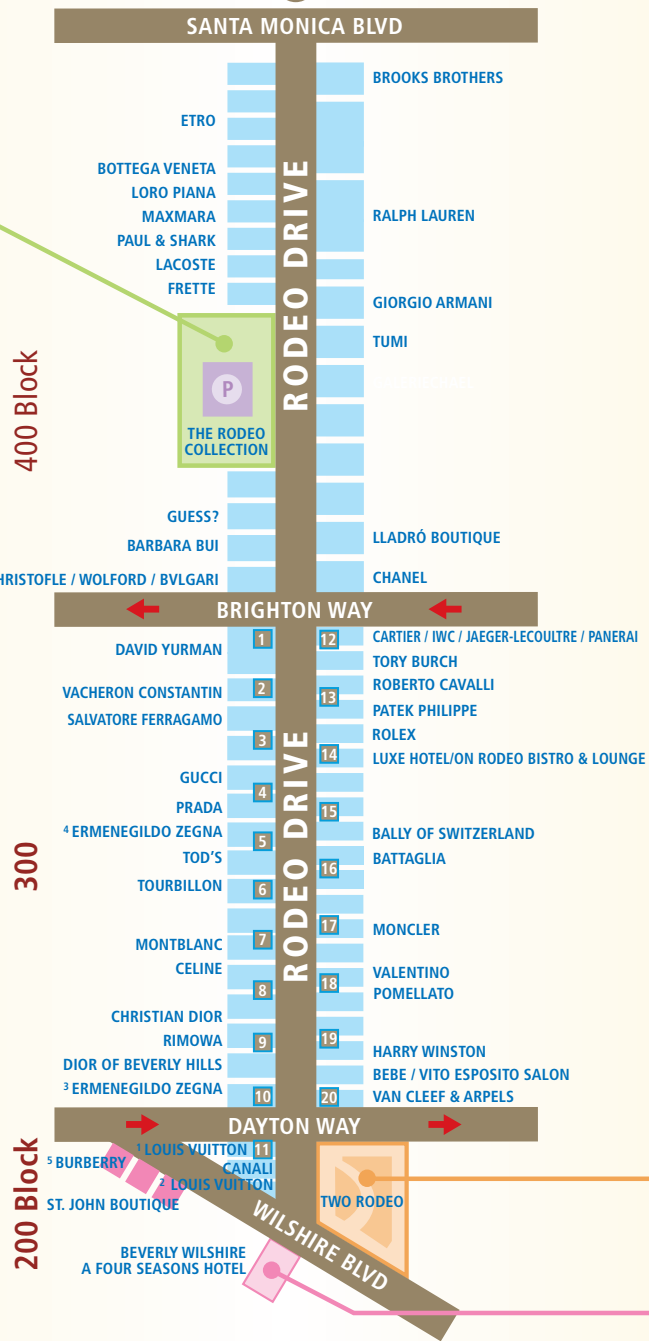

Rodeo Drive

The Beverly Hills Hotel

The Beverly Hills Hotel
North to Sunset

THE RODEO COLLECTION

TERRACE LEVEL

STREET LEVEL

GARDEN LEVEL

AUTO RECEPTION LEVEL

SEE RODEO DRIVE WALK OF STYLE LEGEND

- 1 LOUIS VUITTON (UNDER CONSTRUCTION BEGINS FALL 2013)
- 2 LOUIS VUITTON (TEMPORARY LOCATION FALL 2013)
- 3 ERMENEGILDO ZEGNA (BURBERRY OPENING FALL 2014)
- 4 ERMENEGILDO ZEGNA (OPENING FALL 2013)
- 5 BURBERRY (MOVING TO RODEO FALL 2014)

PARKING IN BEVERLY HILLS

BEVERLY WILSHIRE A FOUR SEASONS HOTEL

TWO RODEO