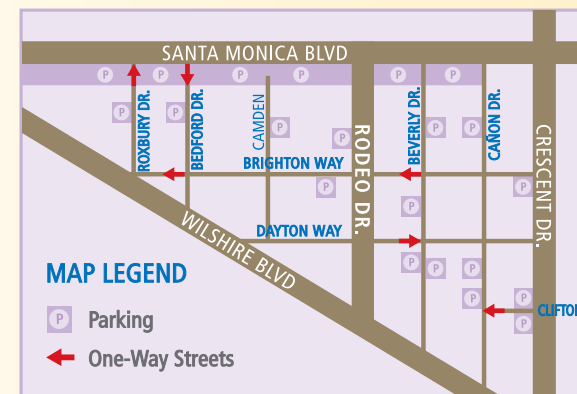

Rodeo Drive

The Beverly Hills Hotel

The Beverly Hills Hotel
North to Sunset

THE RODEO COLLECTION

TERRACE LEVEL

STREET LEVEL

GARDEN LEVEL

AUTO RECEPTION LEVEL

SEE RODEO DRIVE WALK OF STYLE LEGEND

- 1 LOUIS VUITTON (UNDER CONSTRUCTION BEGINS FALL 2013)
- 2 LOUIS VUITTON (TEMPORARY LOCATION FALL 2013)
- 3 ERMENEGILDO ZEGNA (BURBERRY OPENING FALL 2014)
- 4 ERMENEGILDO ZEGNA (OPENING FALL 2013)
- 5 BURBERRY (MOVING TO RODEO FALL 2014)

PARKING IN BEVERLY HILLS

BEVERLY WILSHIRE A FOUR SEASONS HOTEL

TWO RODEO