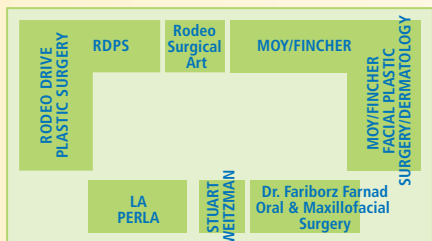

Rodeo Drive

The Beverly Hills Hotel

The Beverly Hills Hotel
North to Sunset

THE RODEO COLLECTION

TERRACE LEVEL

STREET LEVEL

GARDEN LEVEL

AUTO RECEPTION LEVEL

SEE RODEO DRIVE WALK OF STYLE LEGEND

- 1 LOUIS VUITTON (UNDER CONSTRUCTION BEGINS FALL 2013)
- 2 LOUIS VUITTON (TEMPORARY LOCATION FALL 2013)
- 3 ERMENEGILDO ZEGNA (BURBERRY OPENING FALL 2014)
- 4 ERMENEGILDO ZEGNA (OPENING FALL 2013)
- 5 BURBERRY (MOVING TO RODEO FALL 2014)

PARKING IN BEVERLY HILLS

BEVERLY WILSHIRE A FOUR SEASONS HOTEL

TWO RODEO