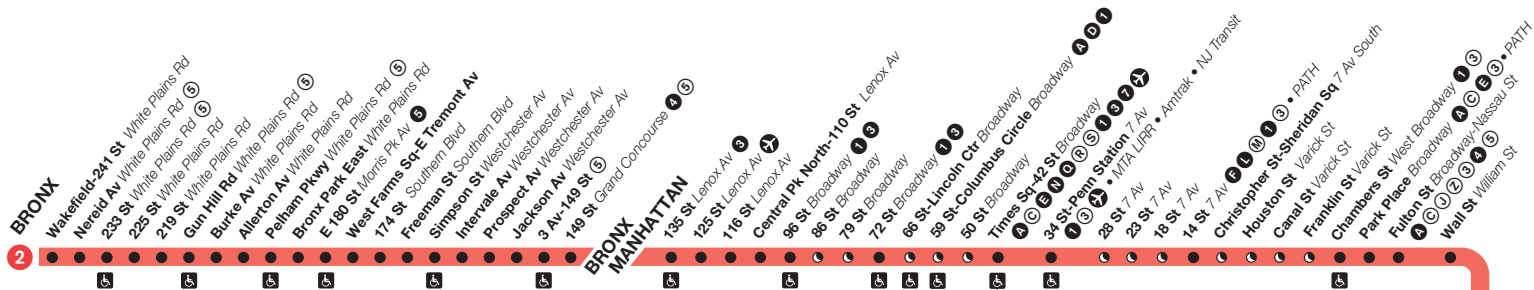

2 7 Avenue Express

Station Service

- **FULL-TIME**
  Train always operates and always stops here.
- **LATE-NIGHT SERVICE**
  Train stops at this station late-night hours only (approx. 12 AM – 6 AM).
- **ACCESSIBLE STATION**

Transfers

- Full-time
- Part-time
- Bus or AIRTRAIN to airport