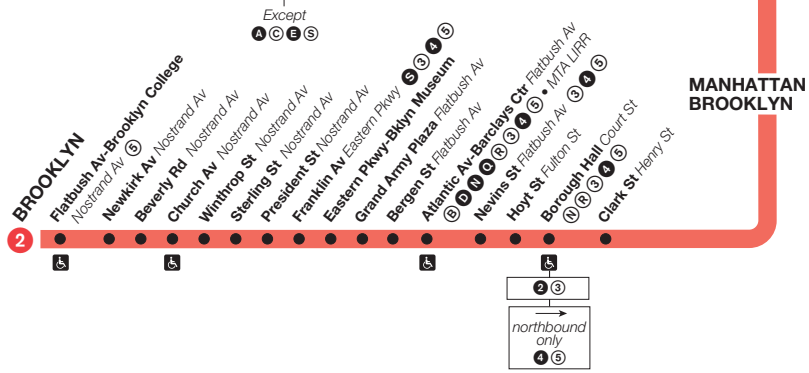

tr002a13093_cs