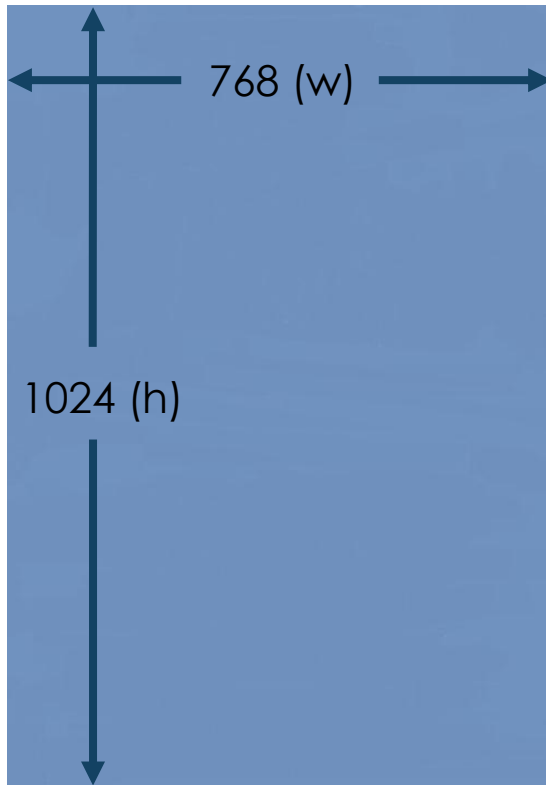

Sample Execution: iPad/Tablet

Splash (Portrait)