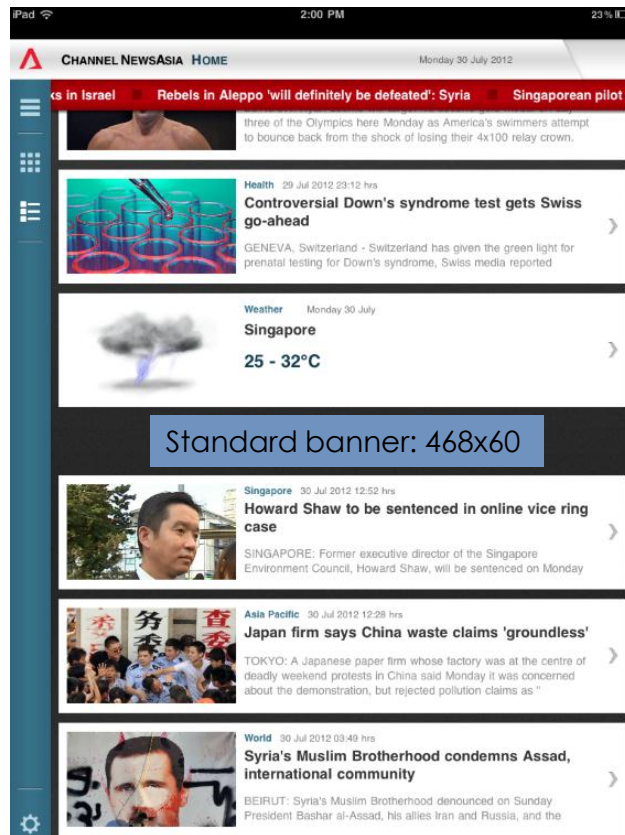

Sample Execution: iOS/Android

List

Grid

Sample Execution: iOS/Android

Splash (Portrait)

Splash (Landscape)

Sample Execution: iPad/Tablet

List

Grid

Sample Execution: iPad/Tablet

Splash (Portrait)

Splash (Landscape)

MEDIA CORP

Thank you!