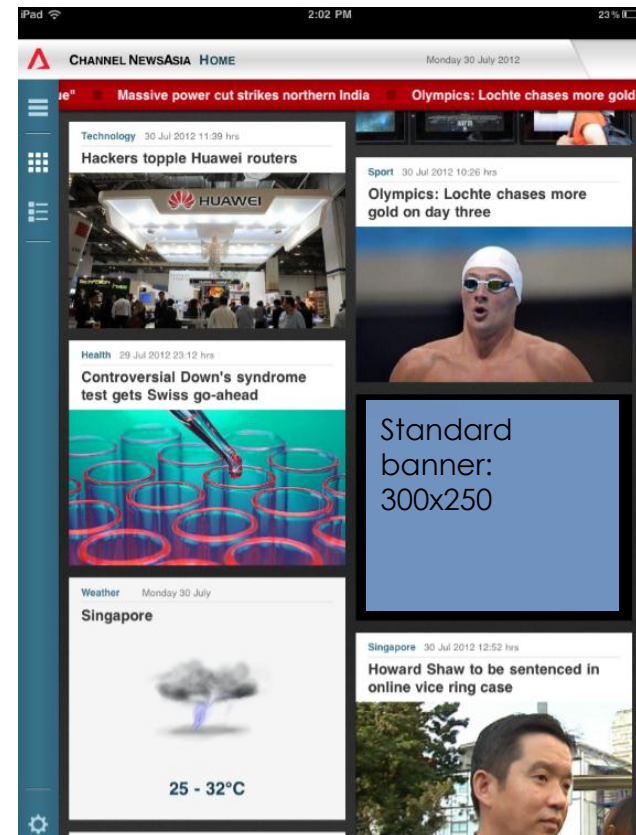

Sample Execution: iOS/Android

List

Grid

Sample Execution: iOS/Android

Splash (Portrait)

Splash (Landscape)

Sample Execution: iPad/Tablet

List

Grid

Sample Execution: iPad/Tablet

Splash (Portrait)

Splash (Landscape)

MEDIA CORP

Thank you!