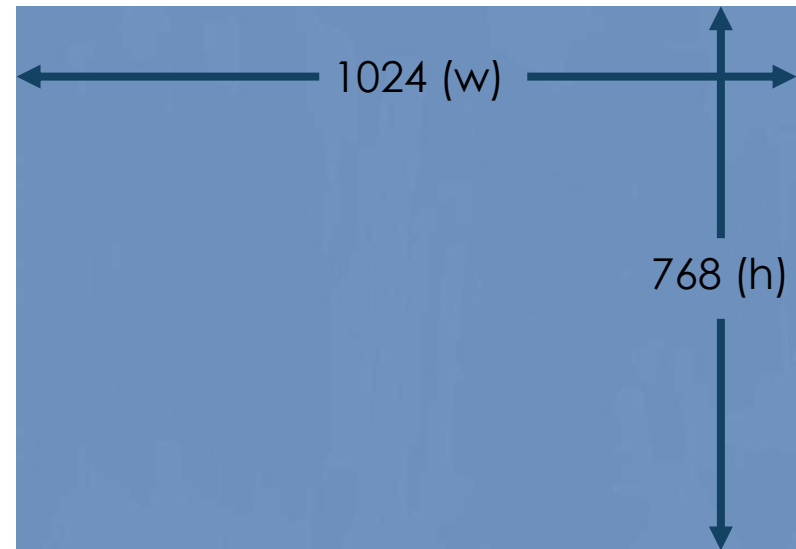

Splash (Landscape)