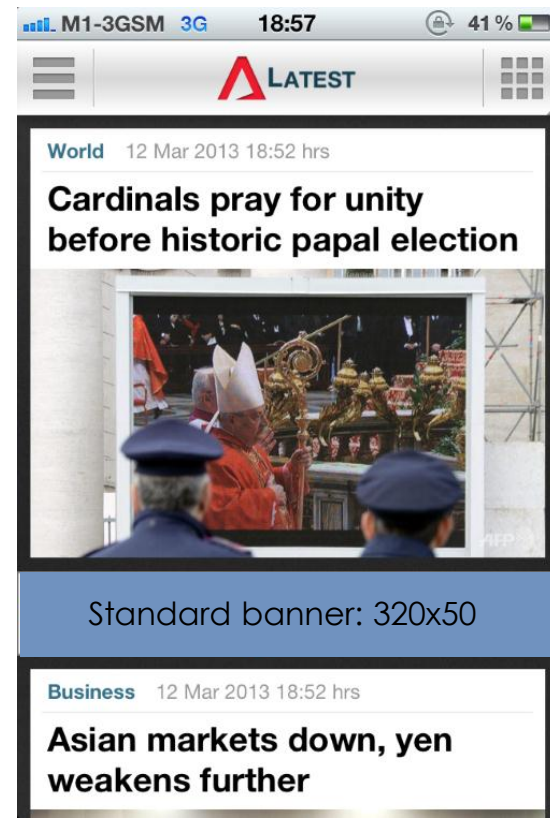

Sample Execution: iOS/Android

List

Grid

Sample Execution: iOS/Android

Splash (Portrait)

Splash (Landscape)

Sample Execution: iPad/Tablet

List