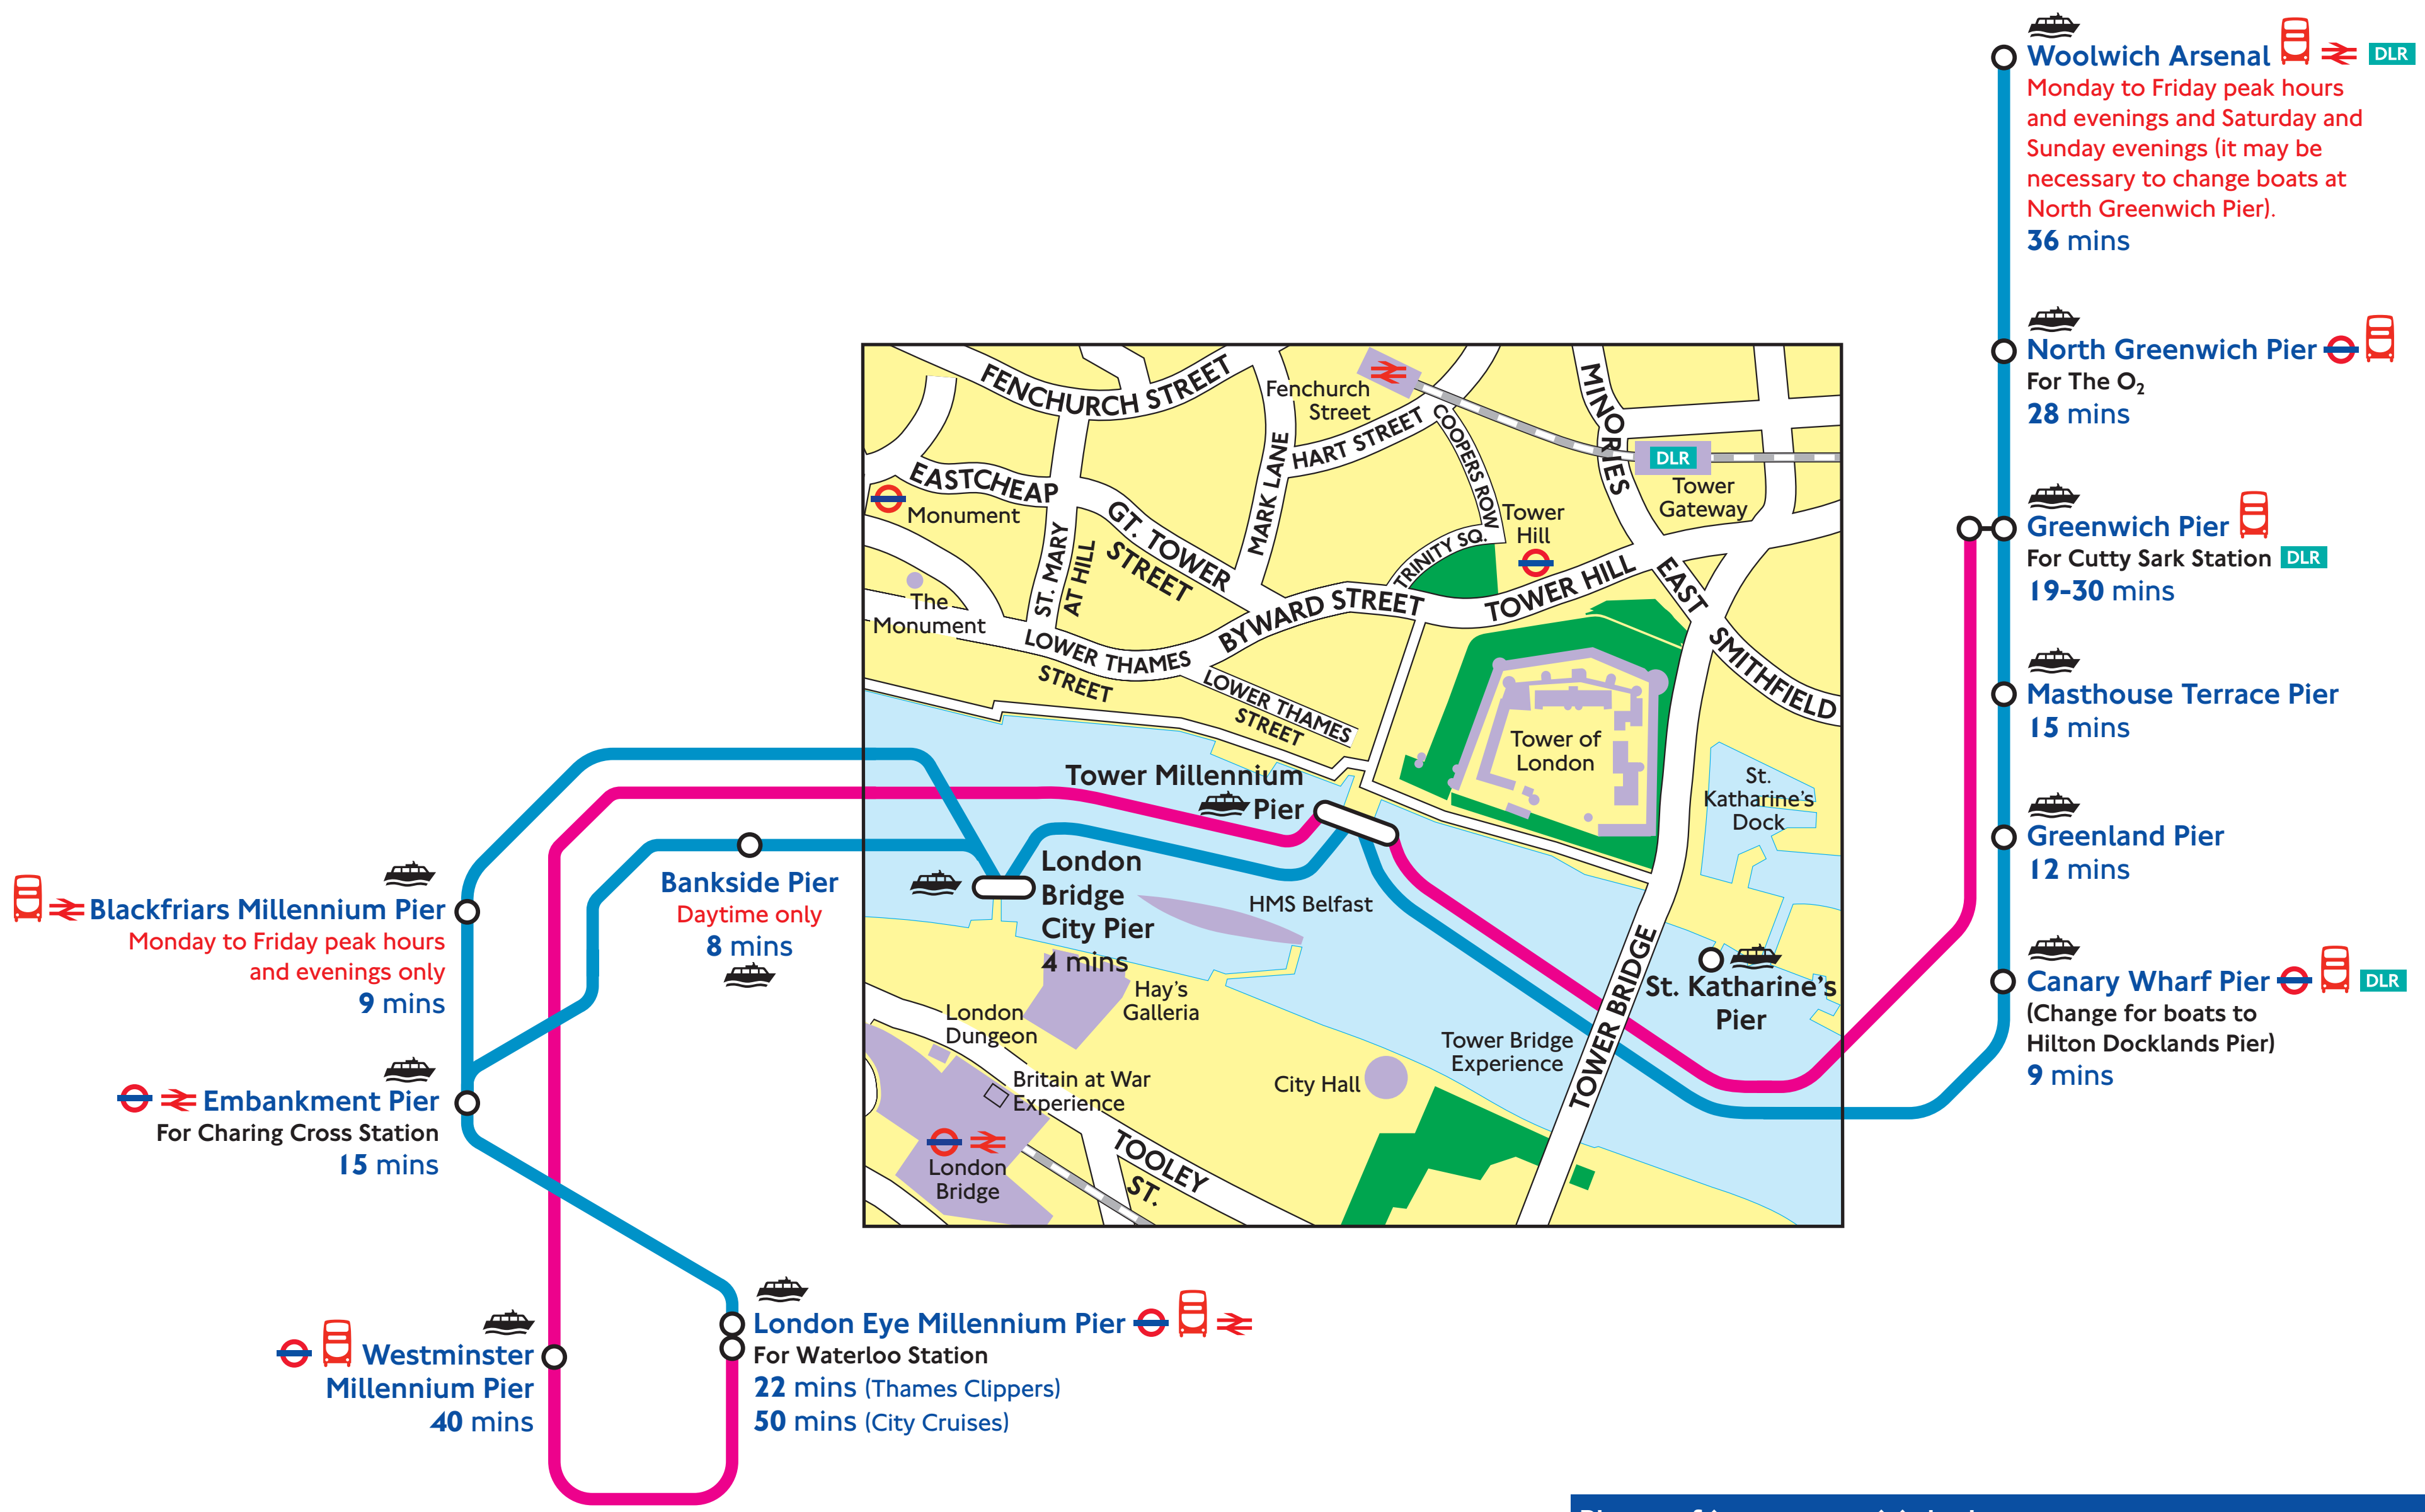

Boats from Tower Millennium Pier

Places of interest within walking distance of Tower Millennium Pier (Please see map)

- St. Katharine's Dock
 - Tower Bridge Experience
 - Tower of London
- or cross the River for
- Britain at War Museum
 - City Hall
 - Hay's Galleria
 - HMS Belfast
 - London Dungeon

Key to symbols

- Pier
- Underground interchange
- Bus interchange
- Docklands Light Railway interchange
- Rail interchange

Places of interest to visit by boat from Tower Millennium Pier

Place of interest	Nearest pier
B	
Britain at War Experience	London Bridge City Pier
BFI Imax	London Eye Millennium Pier
C	
Canary Wharf Tower	Canary Wharf Pier
Churchill Museum and Cabinet War Rooms	Westminster Millennium Pier
City Hall	London Bridge City Pier
City of London	Blackfriars Millennium Pier
Cleopatra's Needle	Embankment Pier
Clink Museum	Bankside Pier or London Bridge City Pier
Covent Garden	Embankment Pier
D	
Dali Universe	London Eye Millennium Pier
F	
Firepower and Heritage Centre	Woolwich Arsenal Pier
Florence Nightingale Museum	London Eye Millennium Pier
G	
Greenwich Market	Greenwich Pier
Greenwich Park	Greenwich Pier
H	
Hay's Galleria	London Bridge City Pier
HMS Belfast	London Bridge City Pier
Houses of Parliament	Westminster Millennium Pier
I	
Isle of Dogs	Canary Wharf Pier
L	
London Aquarium	London Eye Millennium Pier
London Dungeon	London Bridge City Pier
London Eye	London Eye Millennium Pier
N	
National Maritime Museum	Greenwich Pier
O	
O ₂ , The Old Operating Theatre	North Greenwich Pier
R	
Royal Artillery Museum	Woolwich Arsenal Pier
Royal Naval College	Greenwich Pier
Royal Observatory	Greenwich Pier
S	
St. Paul's Cathedral	Blackfriars Millennium Pier
St. Stephen's Tower (Big Ben)	Westminster Millennium Pier
Shakespeare's Globe	Bankside Pier
Southbank Centre	London Eye Millennium Pier
Southwark Cathedral	London Bridge City Pier
T	
Tate Modern	Bankside Pier
Trafalgar Square	Embankment Pier
V	
Vinopolis	Bankside Pier
W	
Westminster Abbey	Westminster Millennium Pier