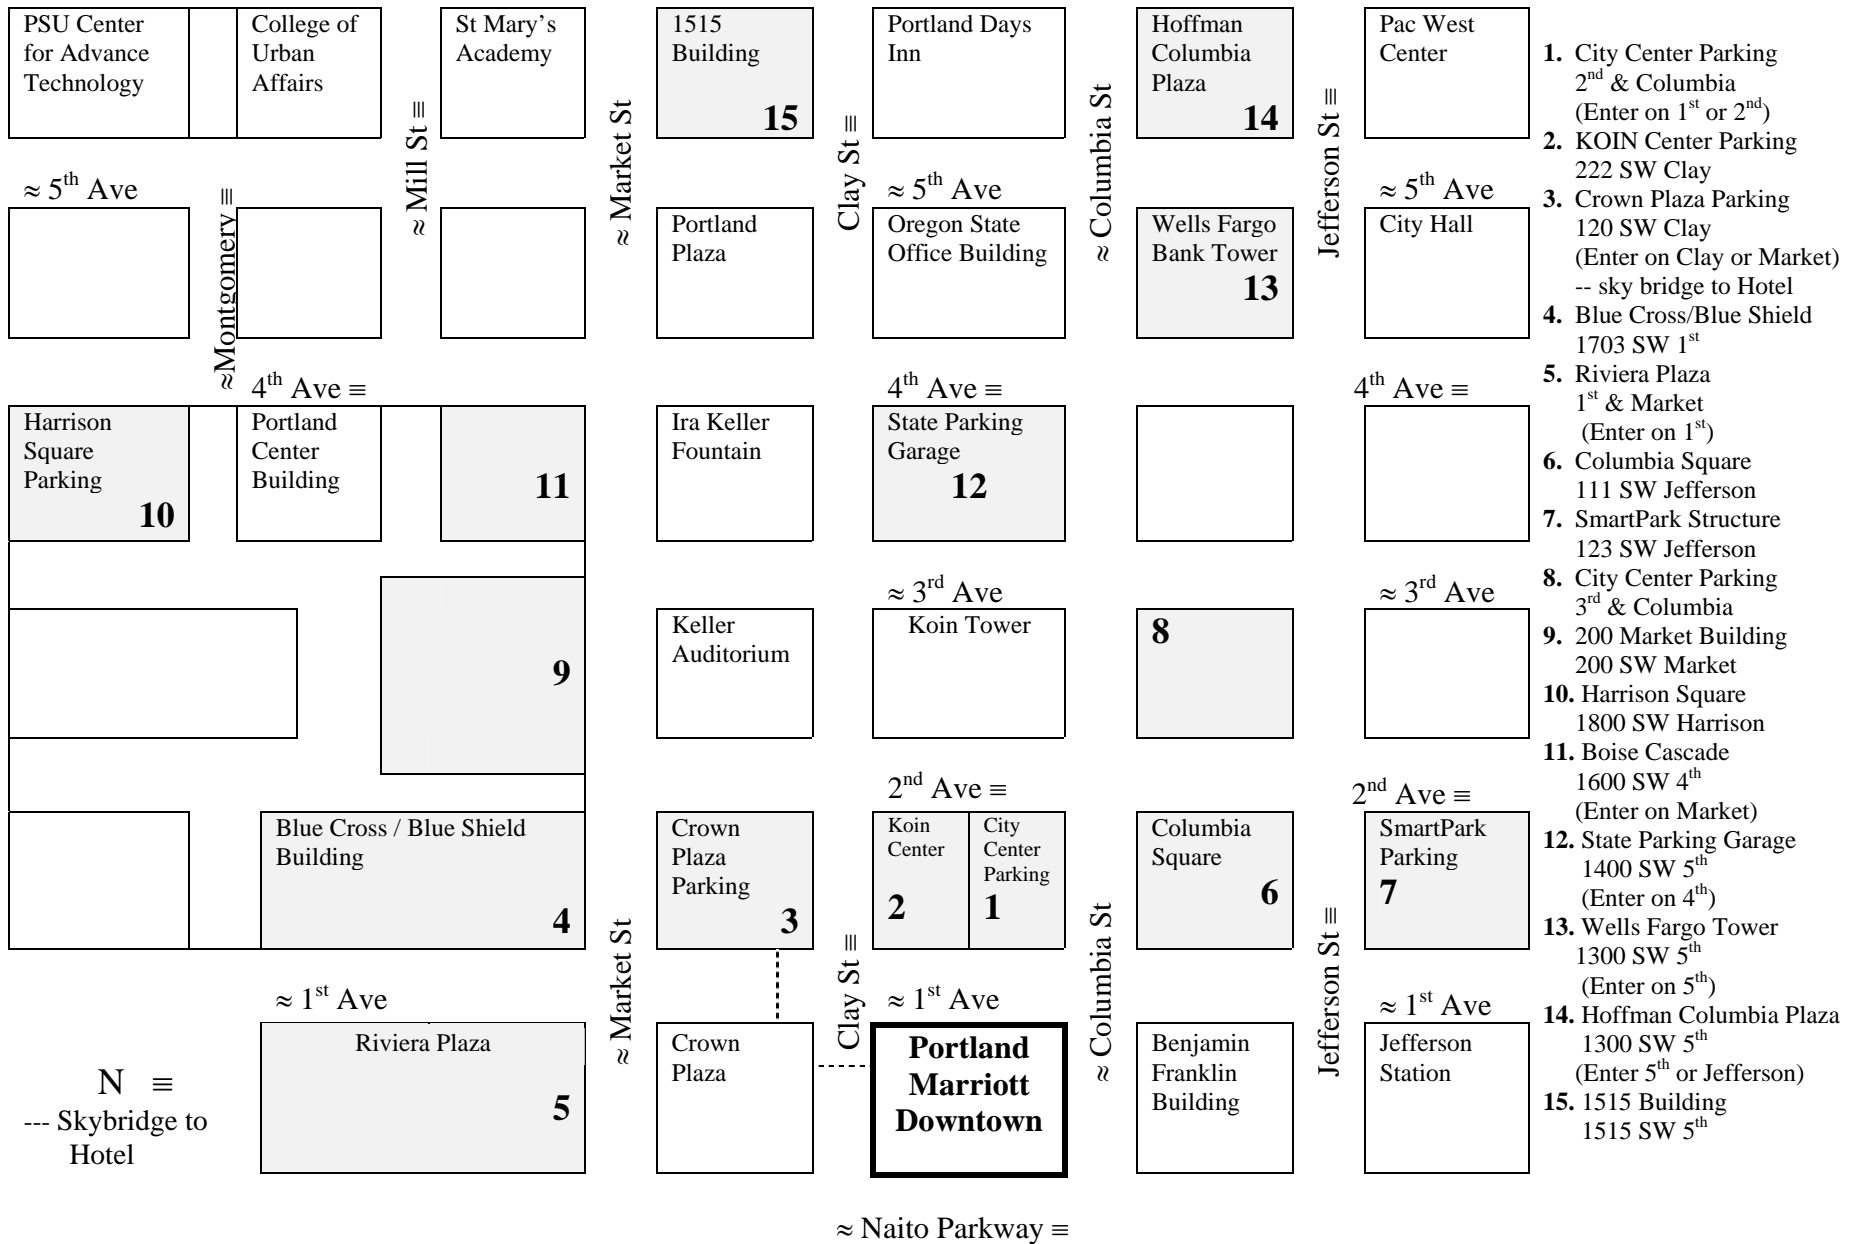

PORTLAND AREA PARKING

1. City Center Parking
2nd & Columbia
(Enter on 1st or 2nd)
2. KOIN Center Parking
222 SW Clay
3. Crown Plaza Parking
120 SW Clay
(Enter on Clay or Market)
-- sky bridge to Hotel
4. Blue Cross/Blue Shield
1703 SW 1st
5. Riviera Plaza
1st & Market
(Enter on 1st)
6. Columbia Square
111 SW Jefferson
7. SmartPark Structure
123 SW Jefferson
8. City Center Parking
3rd & Columbia
9. 200 Market Building
200 SW Market
10. Harrison Square
1800 SW Harrison
11. Boise Cascade
1600 SW 4th
(Enter on Market)
12. State Parking Garage
1400 SW 5th
(Enter on 4th)
13. Wells Fargo Tower
1300 SW 5th
(Enter on 5th)
14. Hoffman Columbia Plaza
1300 SW 5th
(Enter 5th or Jefferson)
15. 1515 Building
1515 SW 5th