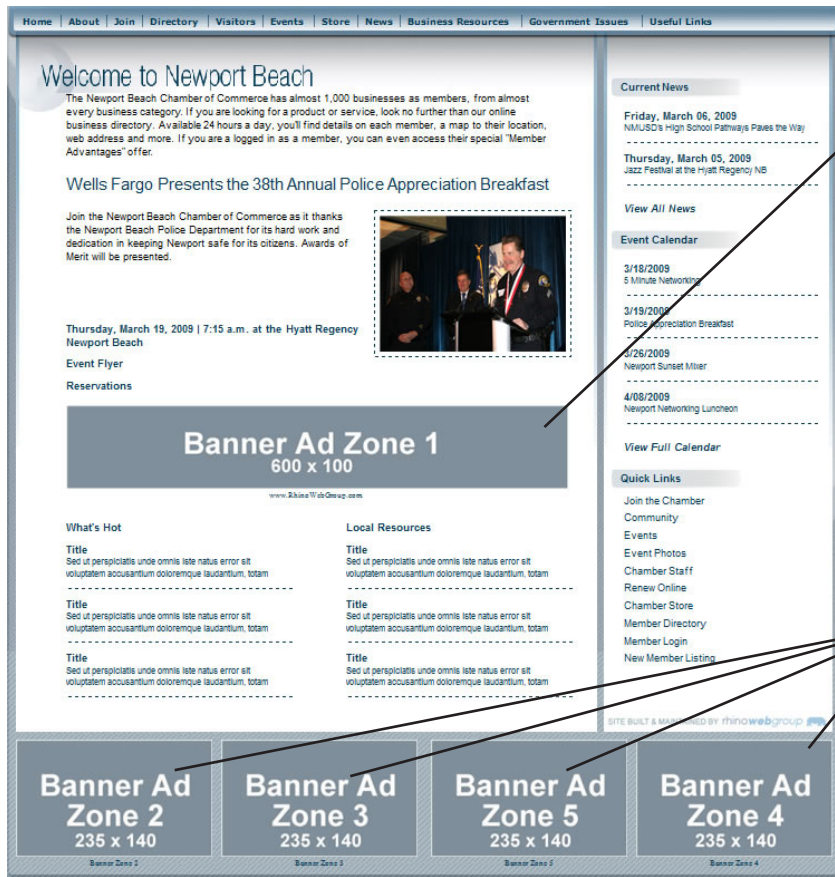

## HOME PAGE BANNER

**MAIN PAGE BANNER**  
UP TO 5 ADS  
ROTATING EQUALLY  
\$300/MONTH

*This ad offers premium positioning and visibility visitors of the site.*

**TILE ADS**  
UP TO 5 ADS  
ROTATING EQUALLY IN EACH TILE LOCATION  
\$70/MONTH  
RUN OF SITE LOCATION  
RUNS WITH CHAMBER HOUSE ADS

*A cost effective ad that runs at the bottom of virtually every web page in the site.*

All ads are in 3 month increments. Volume discounts: 6 months - Get 1 month free • 12 months - Get 2 months free  
All pricing is based on client supplied digital ready artwork. For details on advertising, please call 949-729-4408.

## MEMBER DIRECTORY PAGE BANNER AD

**DIRECTORY PAGE BANNER**  
 UP TO 5 ADS  
 ROTATING EQUALLY  
 \$150/MONTH

*One of the most popular pages of the site, your ad will be featured on the initial search page, as well as the category detail pages.*