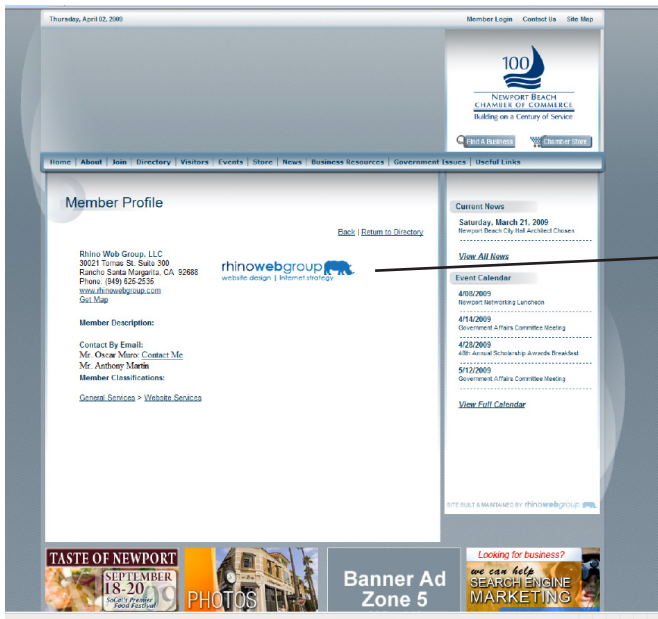

MEMBER DETAIL PAGE LOGO ENHANCEMENT

LOGO ENHANCEMENT
$25 ANNUAL UPGRADE
LINKS TO WEB SITE

Feature your company logo and link on your Member Profile Page. An inexpensive way to reinforce your company brand.