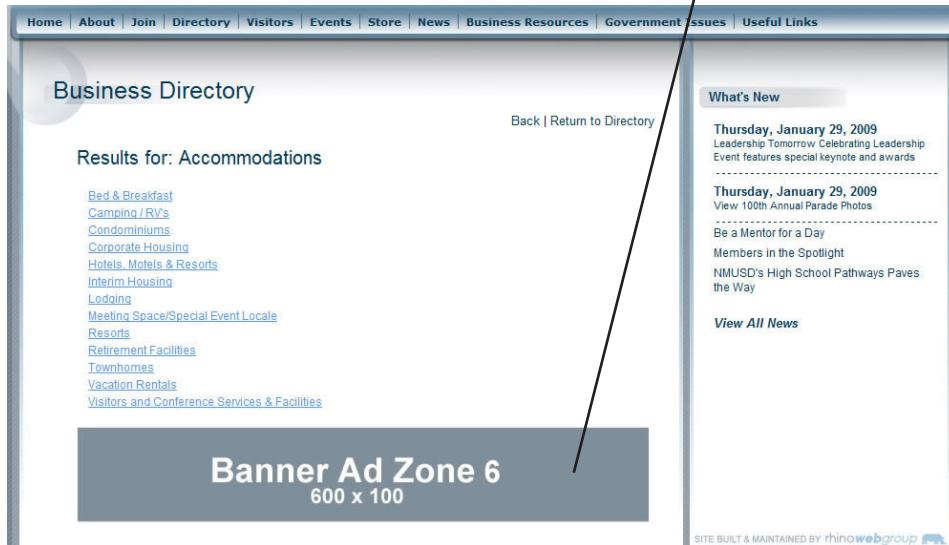

MEMBER DIRECTORY PAGE BANNER AD

DIRECTORY PAGE BANNER
UP TO 5 ADS
ROTATING EQUALLY
$150/MONTH

One of the most popular pages of the site, your ad will be featured on the initial search page, as well as the category detail pages.