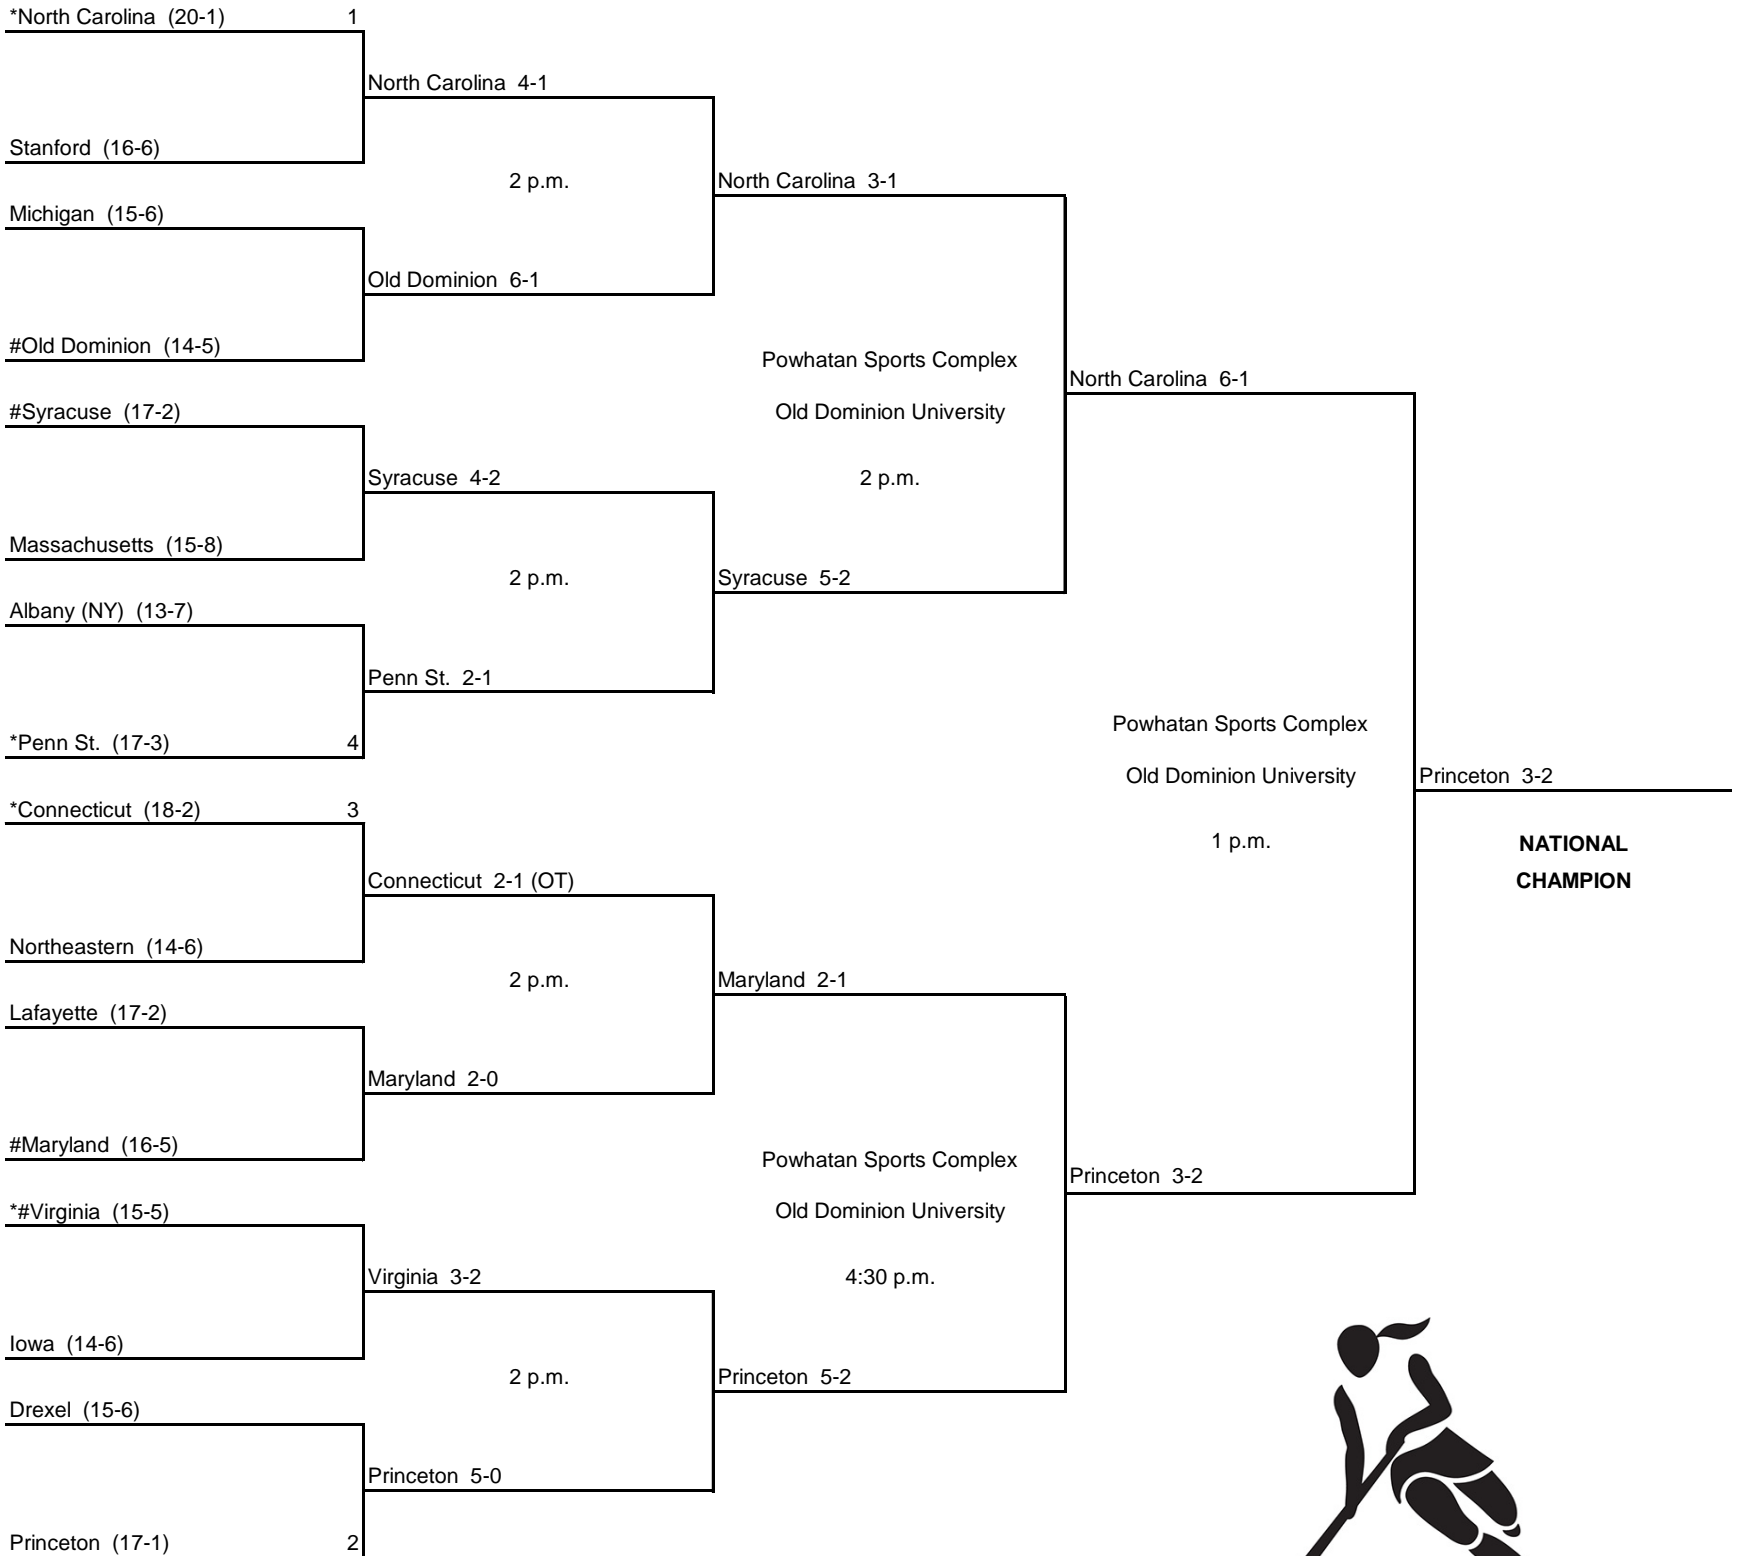

# 2012 Division I Field Hockey

**First Round**  
November 10

**Second Round**  
November 11

**Semifinals**  
November 16

**Championship**  
November 18

\*Denotes host institution  
Home team is the seeded team in the seeded game  
#Home team in the non-seeded game

Game times for first-round games:  
11:30 a.m. for seeded games  
2 p.m. for non-seeded games

ALL TIMES LOCAL

 **FIELD HOCKEY**