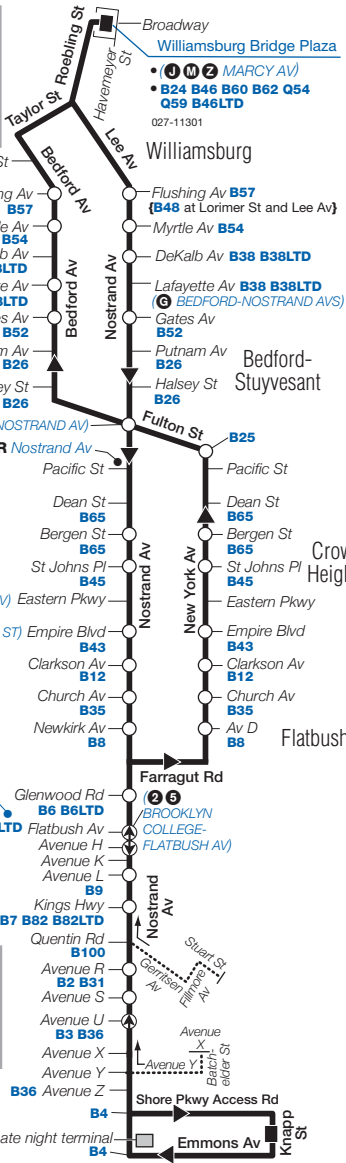

Brooklyn

(A C NOSTRAND AV)

(2 5 STERLING ST)

B11 B41 Q35 B41LTD B103LTD

B44 LIMITED-STOP Buses

make all local stops south of Avenue U/Nostrand Av. Refer to schedule for times.

Sheepshead Bay

br044a12012_cs