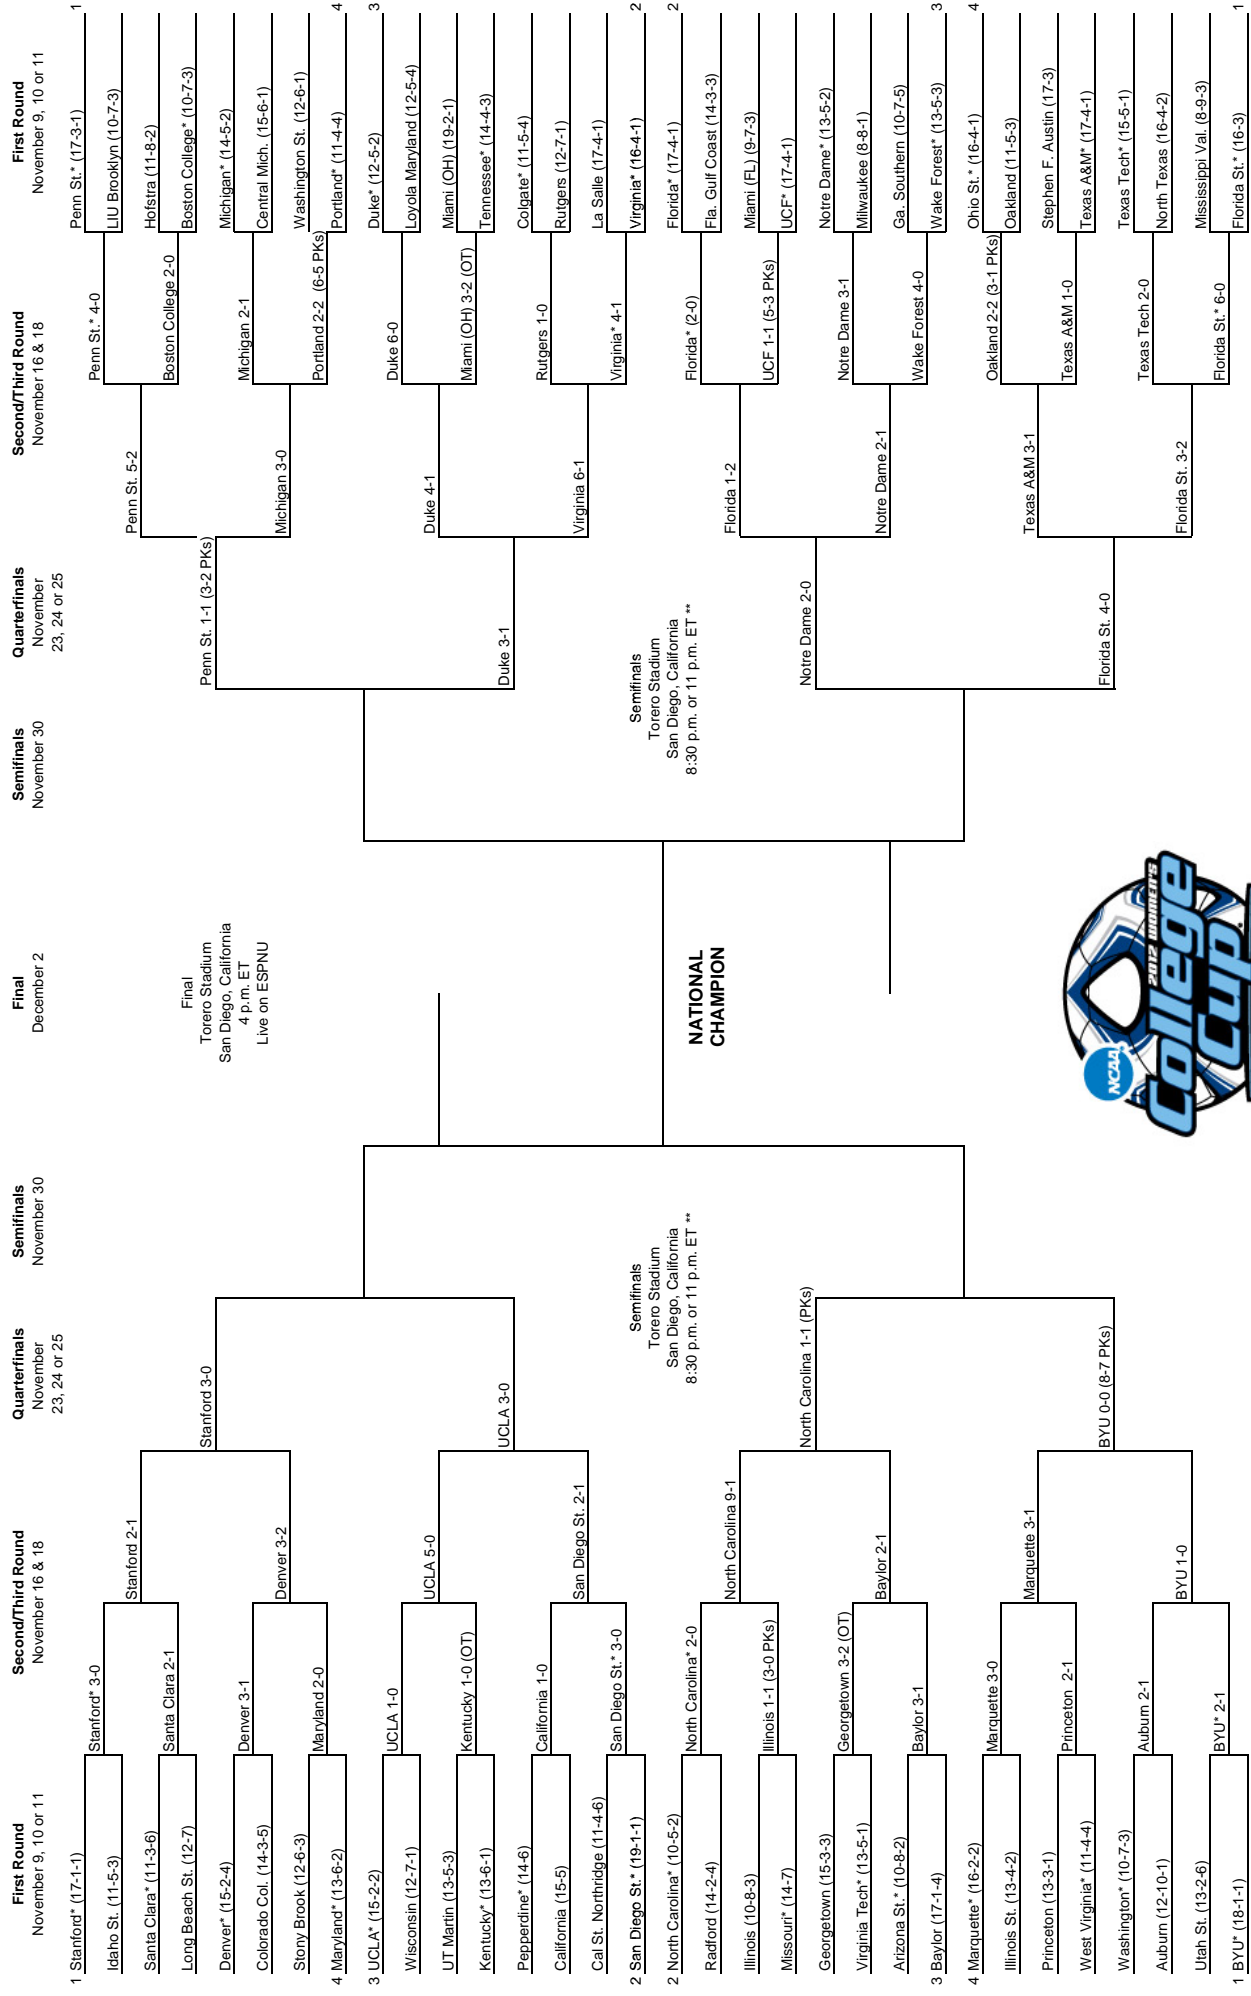

2012 NCAA Division I Women's SOCCER CHAMPIONSHIP

*Host institution for preliminary round games
Order of semifinal games will be determined after quarterfinal round games are completed.
Second semifinal game will begin play 45 minutes after the conclusion of the first game.
** Semifinal game one will air live on ESPN3 (and re-air on ESPN) on Sunday, Dec. 2 at 2 p.m. ET on ESPN. Semifinal game two will air live on ESPN.