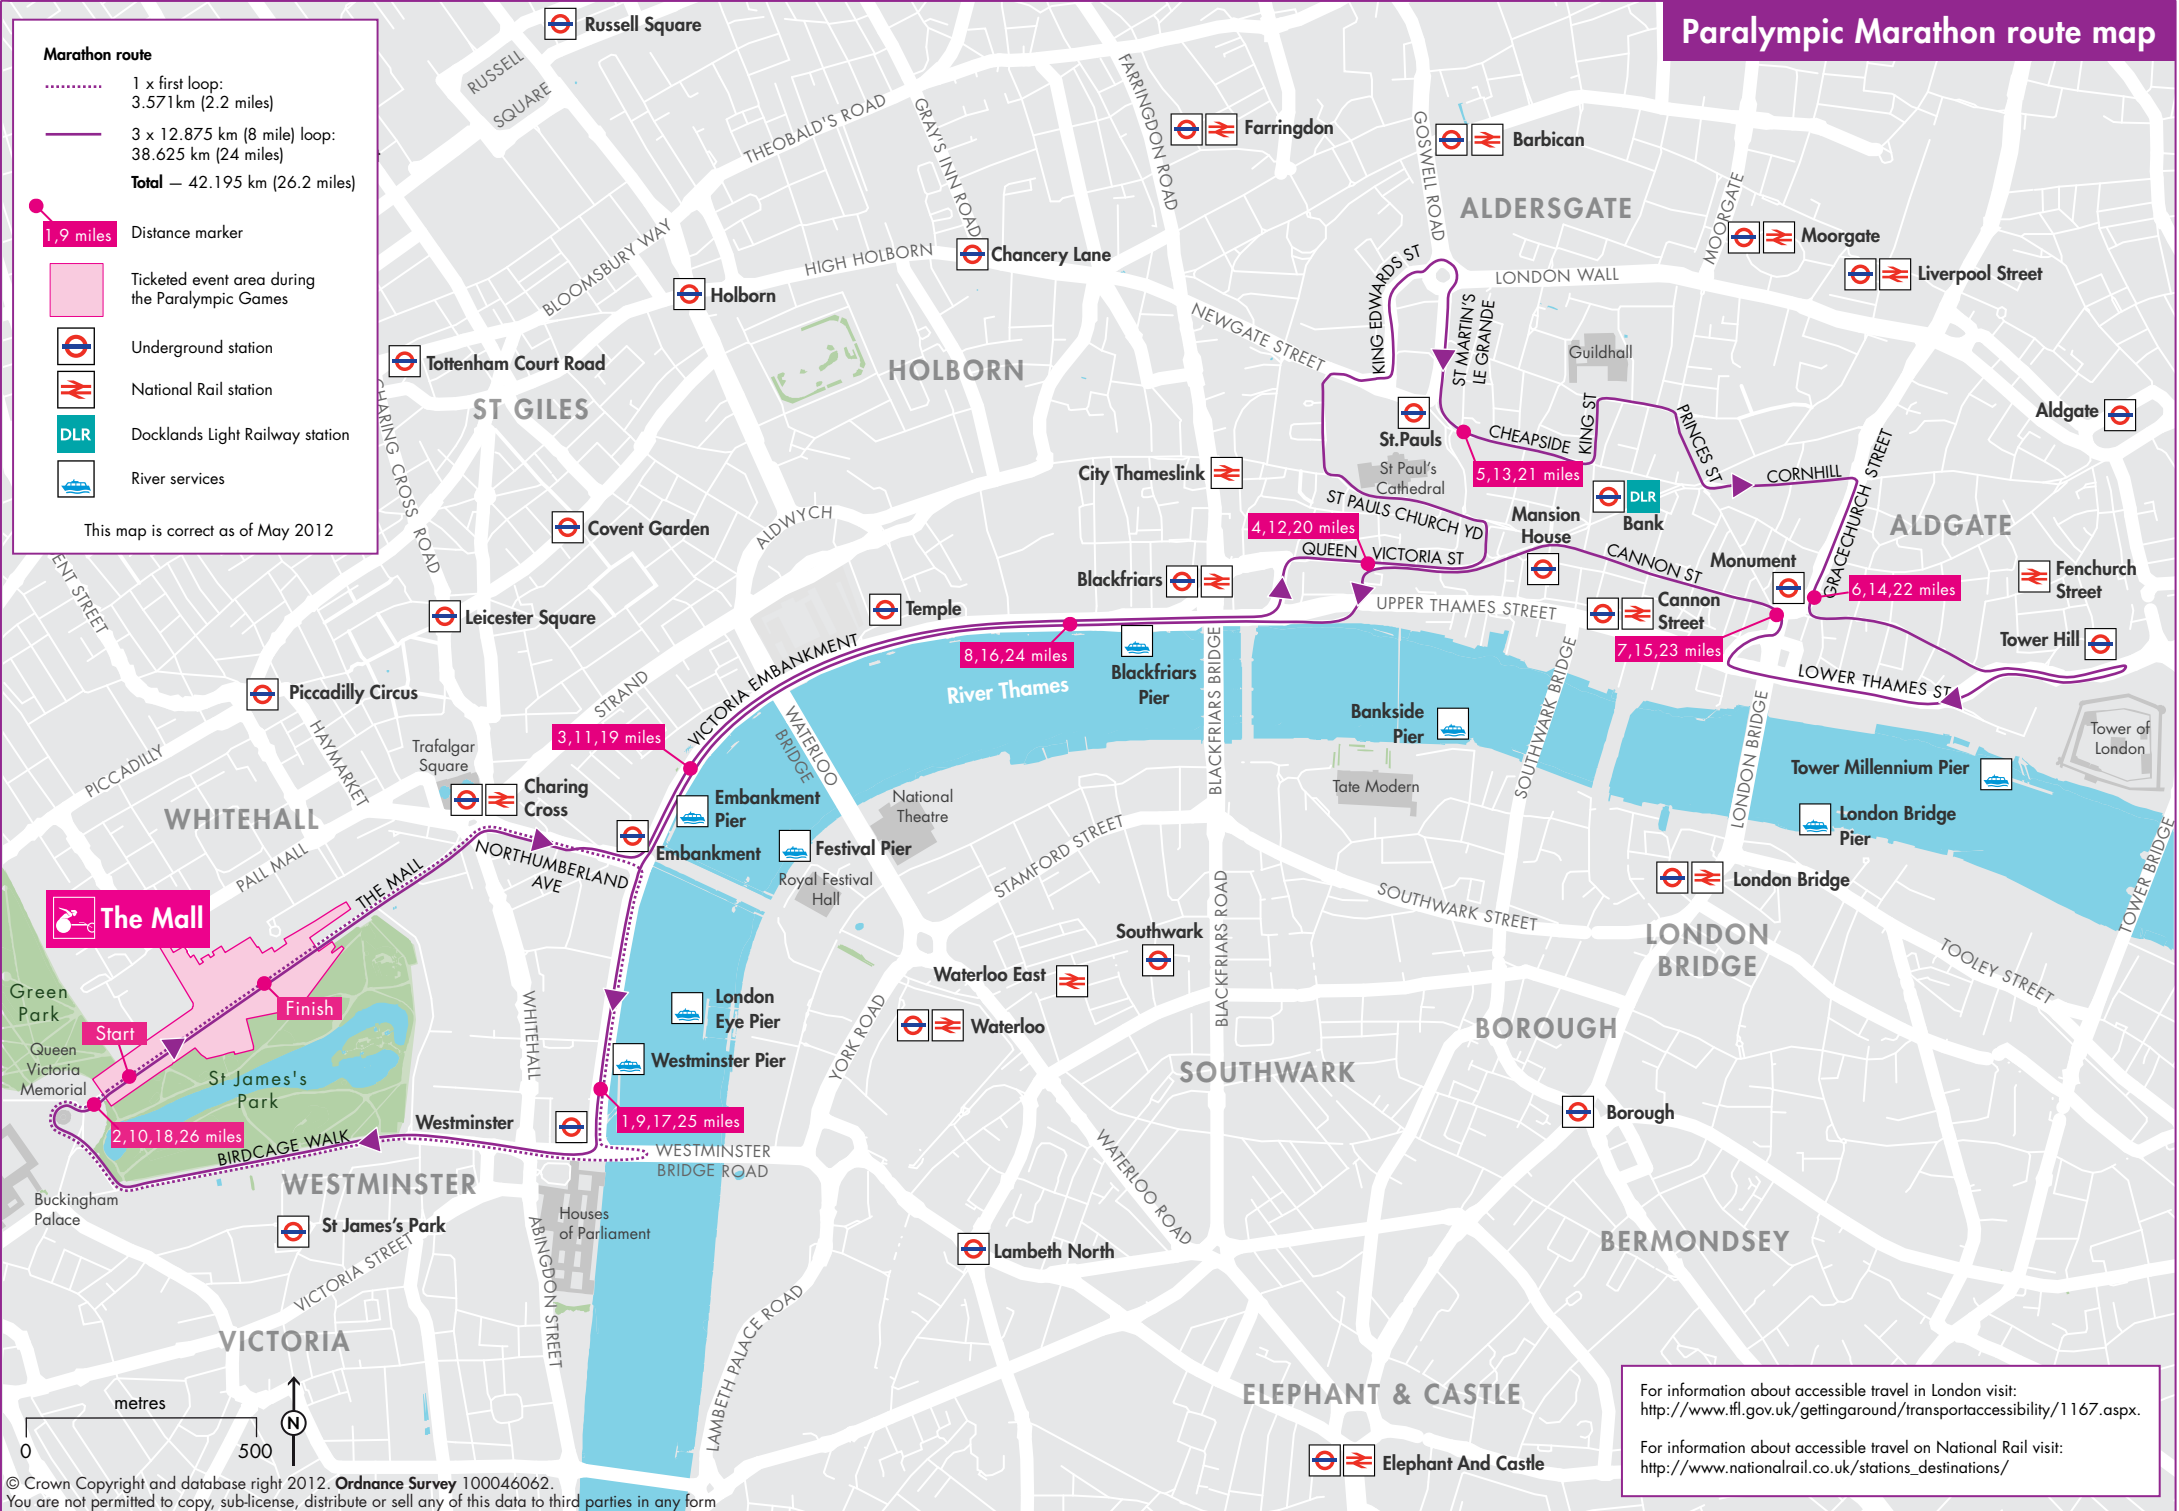

Paralympic Marathon route map

Marathon route

- 1 x first loop: 3.571 km (2.2 miles)
- 3 x 12.875 km (8 mile) loop: 38.625 km (24 miles)
- Total — 42.195 km (26.2 miles)**

1.9 miles Distance marker

Ticketed event area during the Paralympic Games

- Underground station
- National Rail station
- DLR Docklands Light Railway station
- River services

This map is correct as of May 2012

For information about accessible travel in London visit:
<http://www.tfl.gov.uk/gettingaround/transportaccessibility/1167.aspx>.

For information about accessible travel on National Rail visit:
http://www.nationalrail.co.uk/stations_destinations/