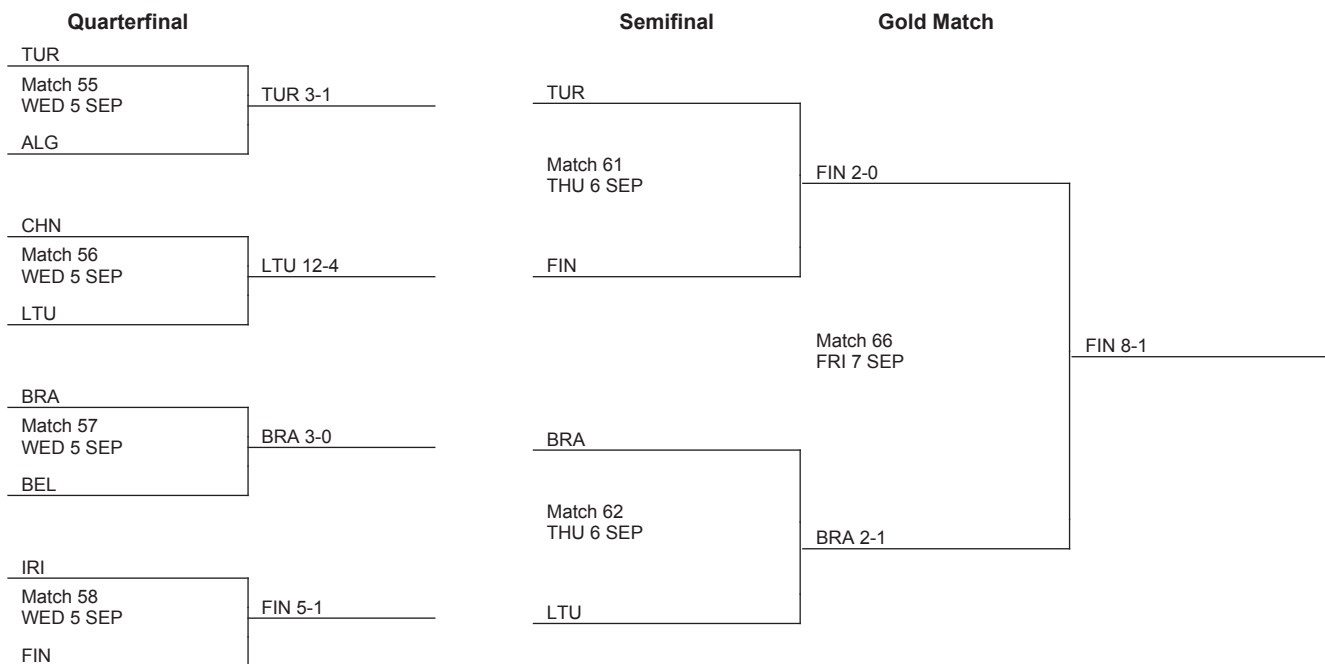

COMPETITION SUMMARY

As of FRI 7 SEP 2012

| GROUP A | | | | | | | | Matches | | | | Goals | | | Pts |
|---------|-----|----------|-----------|-----------|-----------|----------|-----------|---------|-----|------|------|-------|------|------|-----|
| Rk | | TUR | BRA | LTU | FIN | SWE | GBR | Play | Won | Draw | Lost | For | Agst | Diff | |
| 1 | TUR | | 4:1(0:1) | 2:2(0:0) | 4:0(3:0) | 9:2(4:0) | 7:1(4:1) | 5 | 4 | 1 | 0 | 26 | 6 | 20 | 13 |
| 2 | BRA | 1:4(1:0) | | 12:5(8:3) | 6:5(3:1) | 4:5(1:3) | 7:1(4:1) | 5 | 3 | 0 | 2 | 30 | 20 | 10 | 9 |
| 3 | LTU | 2:2(0:0) | 5:12(3:8) | | 10:0(8:0) | 5:5(3:3) | 11:1(8:1) | 5 | 2 | 2 | 1 | 33 | 20 | 13 | 8 |
| 4 | FIN | 0:4(0:3) | 5:6(1:3) | 0:10(0:8) | | 4:1(3:0) | 7:3(3:1) | 5 | 2 | 0 | 3 | 16 | 24 | -8 | 6 |
| 5 | SWE | 2:9(0:4) | 5:4(3:1) | 5:5(3:3) | 1:4(0:3) | | 3:3(1:2) | 5 | 1 | 2 | 2 | 16 | 25 | -9 | 5 |
| 6 | GBR | 1:7(1:4) | 1:7(1:4) | 1:11(1:8) | 3:7(1:3) | 3:3(2:1) | | 5 | 0 | 1 | 4 | 9 | 35 | -26 | 1 |

Classification

- 1 FIN
- 2 BRA
- 3 TUR
- 4 LTU
- 5 IRI
- 6 CHN
- 7 BEL
- 8 ALG
- 9 SWE
- 10 CAN
- 11 KOR
- 12 GBR

NOTES
The final ranking in the round robin is determined by points earned. Ties are broken based on head to head results, if required then by goal difference and finally if required by additional playoff matches. Please refer to Goalball Rules.