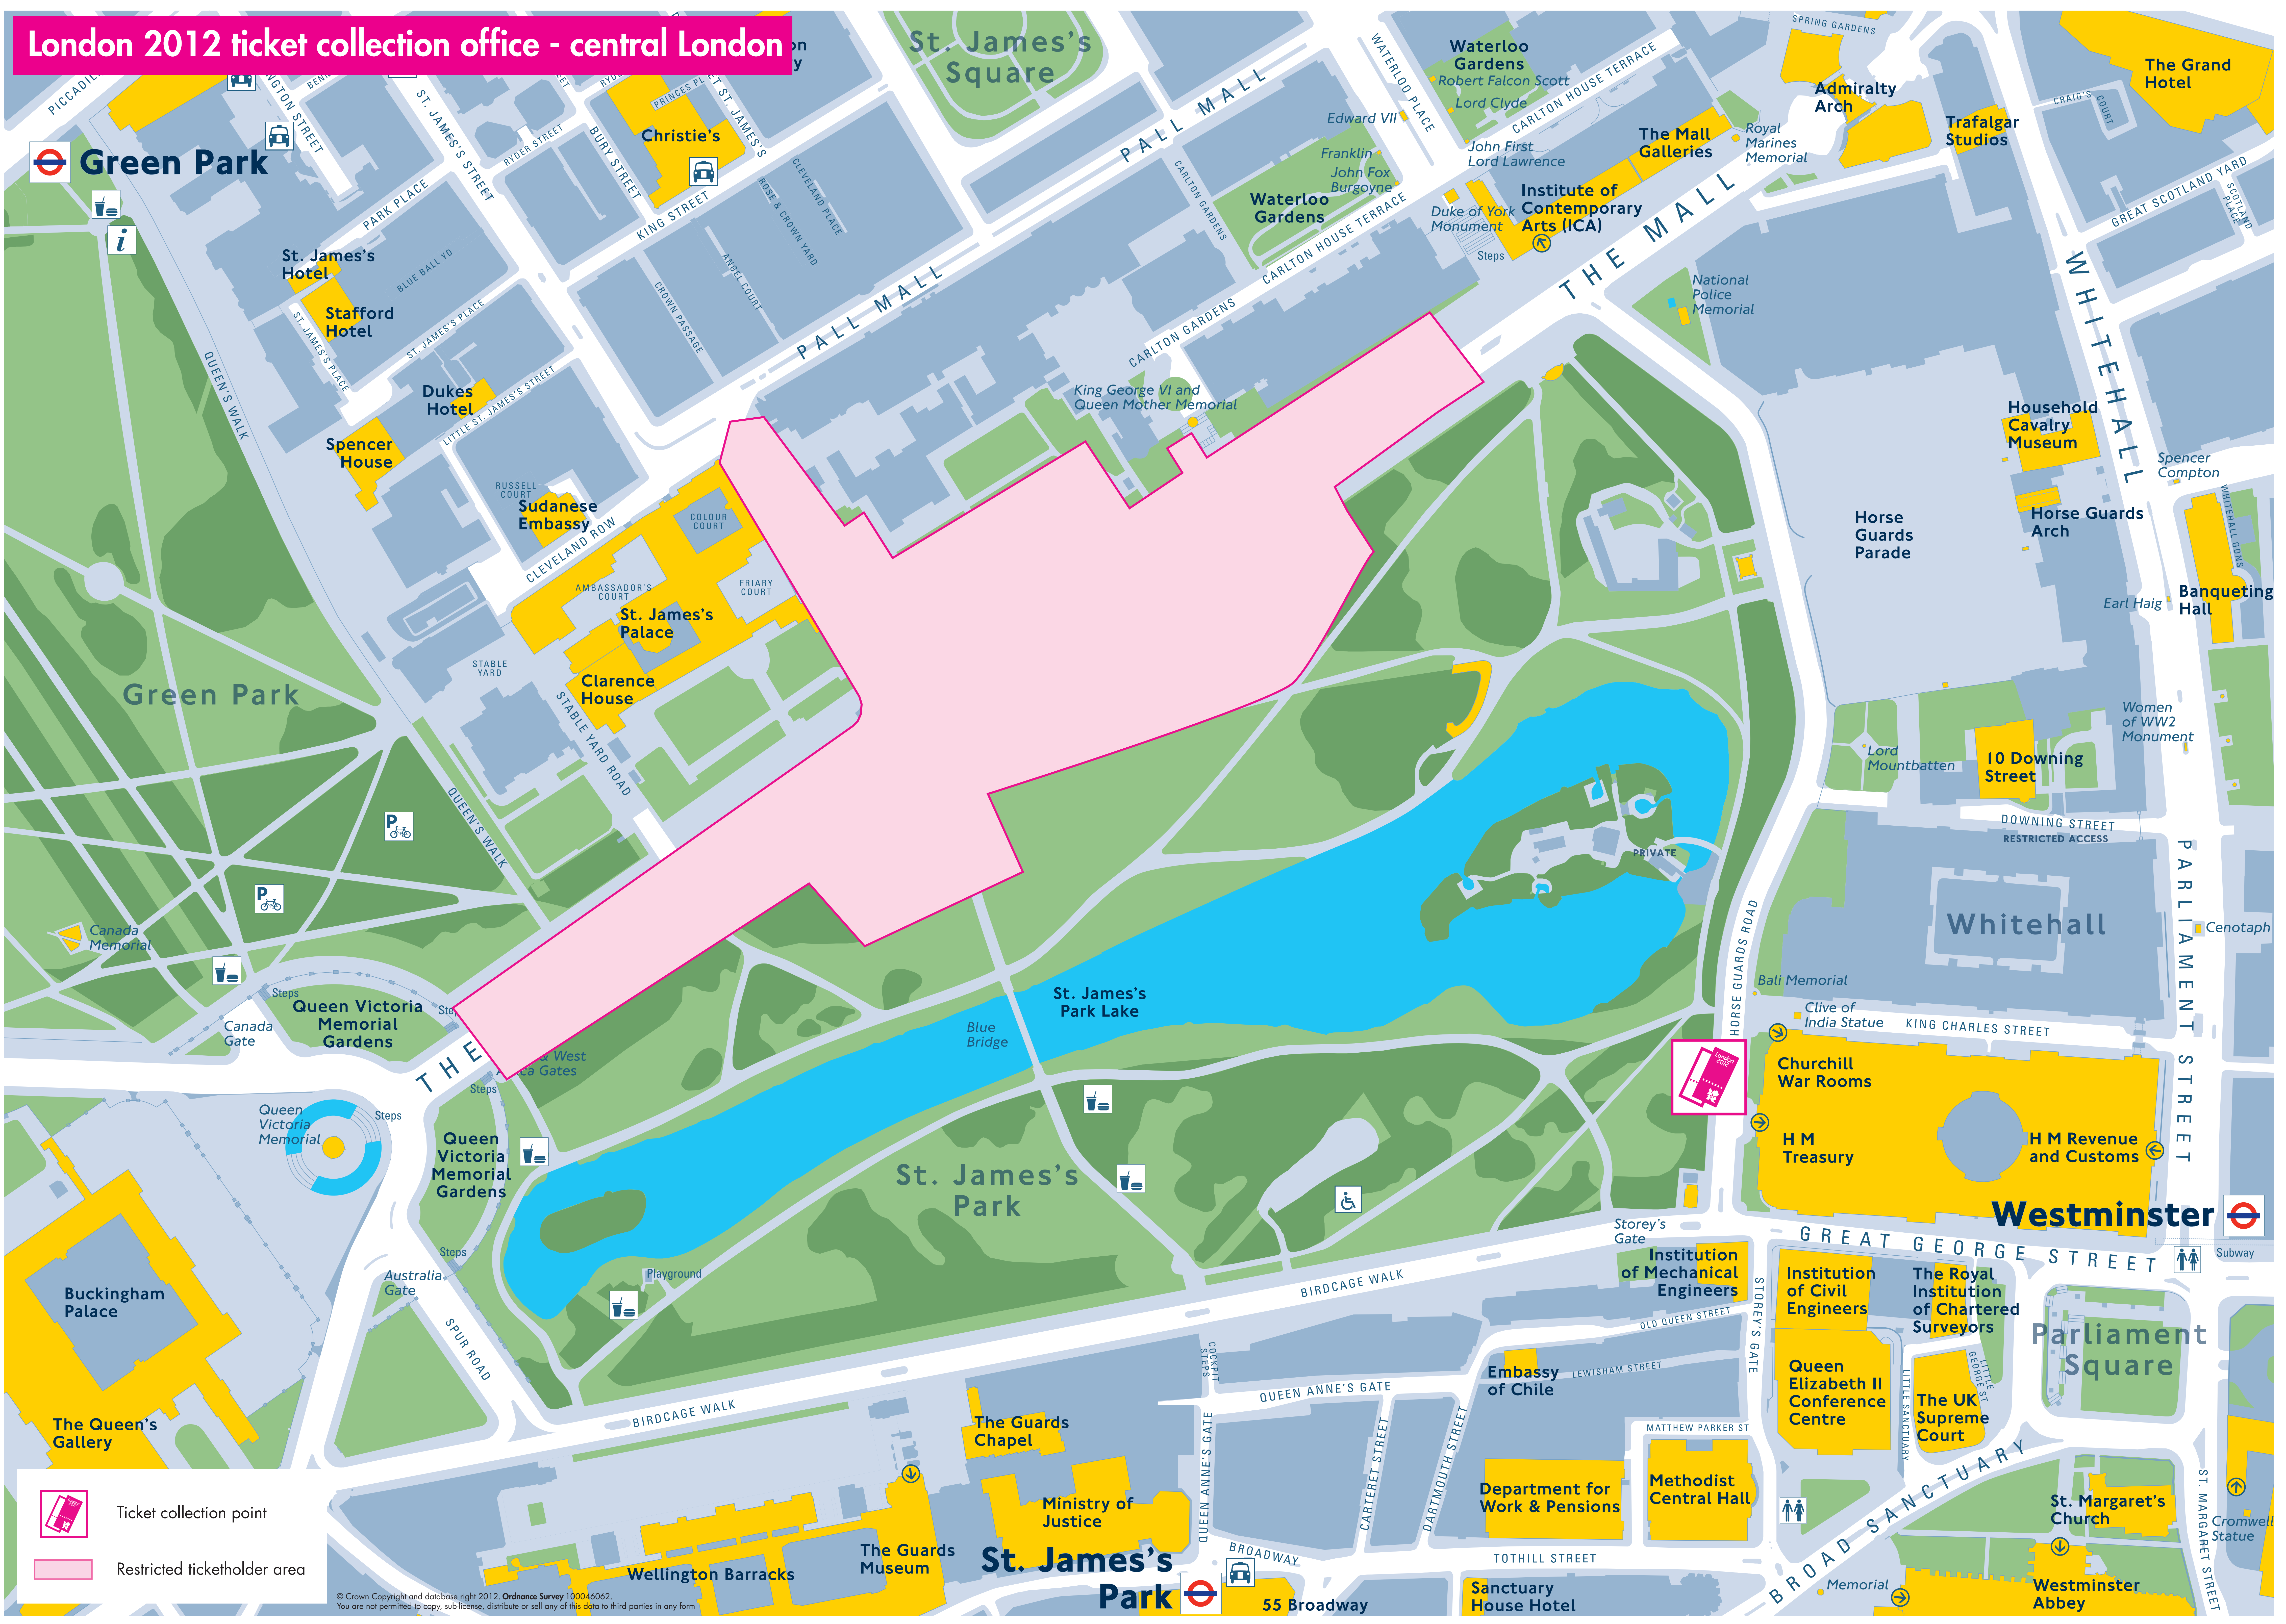

London 2012 ticket collection office - central London

Green Park

- Ticket collection point
- Restricted ticketholder area