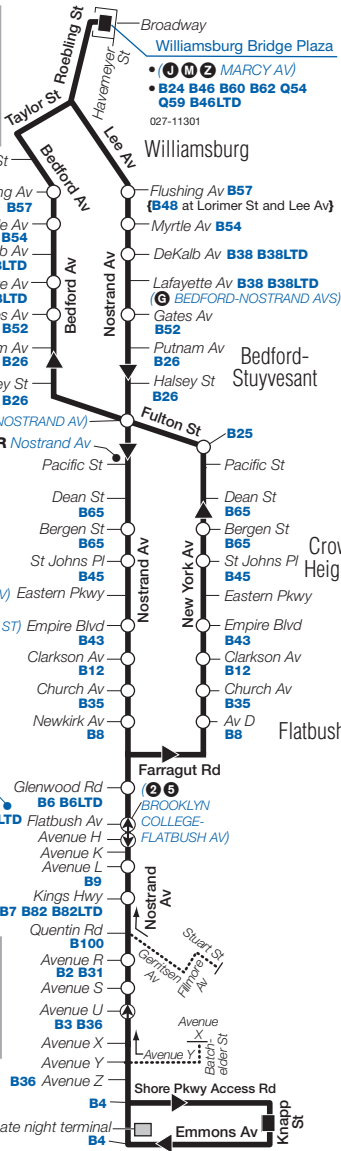

B44 LIMITED-STOP Buses

make all local stops north of Flushing Av/and both Lee Av and Bedford Av. Refer to schedule for times.

{B48 at Wallabout St Lynch St and Bedford Av}

Brooklyn

(A C NOSTRAND AV)

(2 5 STERLING ST)

B11 B41 Q35 B41LTD B103LTD

B44 LIMITED-STOP Buses

make all local stops south of Avenue U/Nostrand Av. Refer to schedule for times.

MTA LIRR Railroad Station

B44 MAP LEGEND

- **Local/Limited/SBS Bus Transfers:** shown in bold blue type.
- Terminal
- Late Night Terminal
- (A STATION NAME) Subway Connection
- MTA LIRR Railroad Station
- Limited Stop
- Stops in direction indicated
- Supplemental Service School Days (early PM)
- Point of Interest

For Accessible subway stations, travel directions and other information:

Call 511 or visit www.mta.info

br044a12012_cs