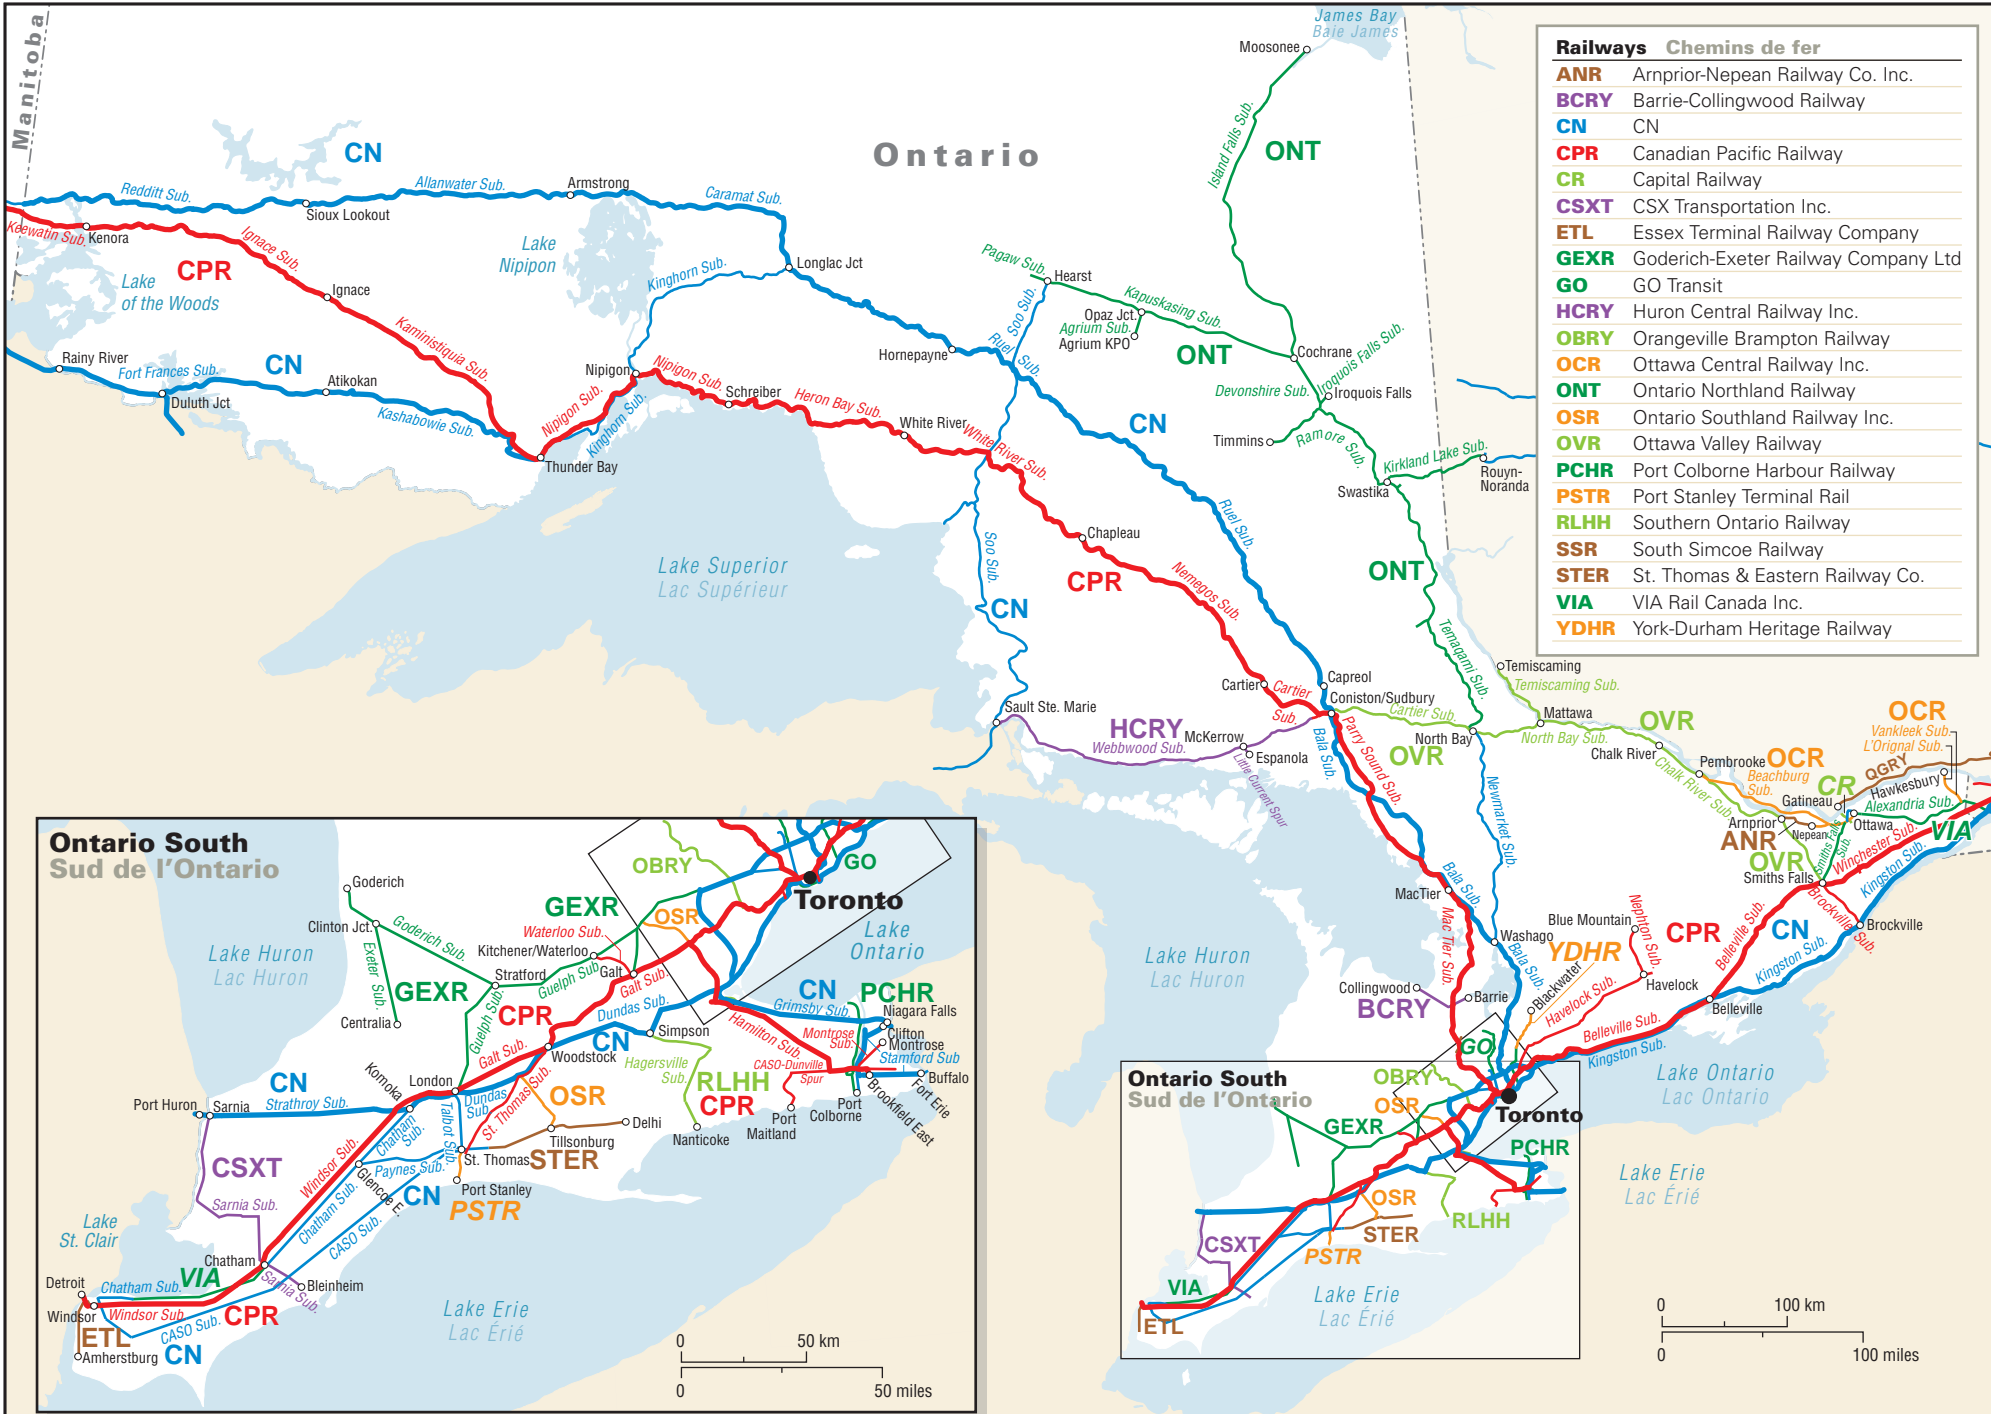

Ontario Railways Chemins de fer de l'Ontario

Railways	Chemins de fer
ANR	Amrrior-Nepean Railway Co. Inc.
BCRY	Barrie-Collingwood Railway
CN	CN
CPR	Canadian Pacific Railway
CR	Capital Railway
CSXT	CSX Transportation Inc.
ETL	Essex Terminal Railway Company
GEXR	Goderich-Exeter Railway Company Ltd
GO	GO Transit
HCRY	Huron Central Railway Inc.
OBRY	Orangeville Brampton Railway
OCR	Ottawa Central Railway Inc.
ONT	Ontario Northland Railway
OSR	Ontario Southland Railway Inc.
OVR	Ottawa Valley Railway
PCHR	Port Colborne Harbour Railway
PSTR	Port Stanley Terminal Rail
RLHH	Southern Ontario Railway
SSR	South Simcoe Railway
STER	St. Thomas & Eastern Railway Co.
VIA	VIA Rail Canada Inc.
YDHR	York-Durham Heritage Railway