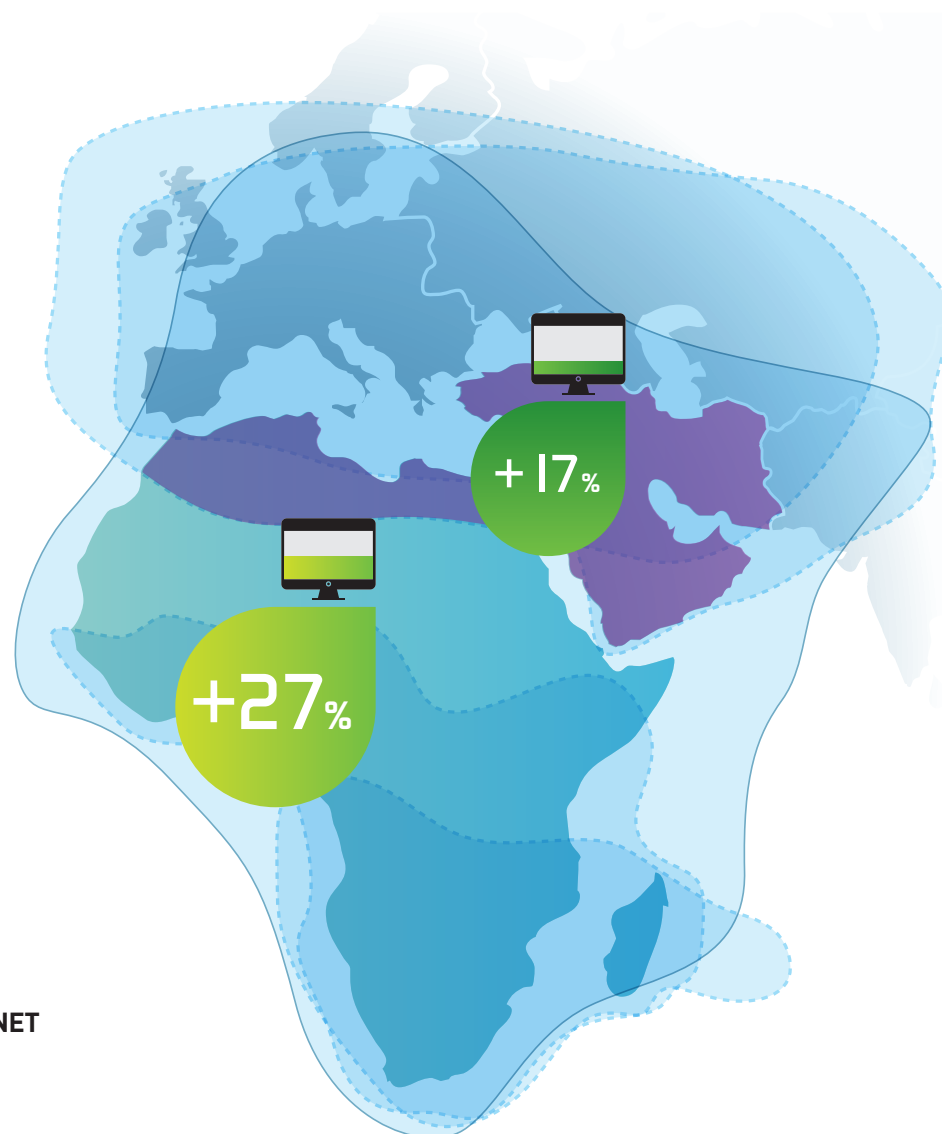

INTERNET ACCESS IS GROWING FAST IN THE MIDDLE EAST AND AFRICA THERE IS STILL A LONG WAY TO GO

2010 INTERNET PENETRATION
(SOURCE: ITU)

11% in Sub-Saharan Africa
25% in Middle East & North Africa

SATELLITE: KEY FOR INTERNET GROWTH IN THE MIDDLE EAST AND AFRICA

EUTELSAT SOLUTION

In 2012 and 2013, Eutelsat will launch several new satellites, Eutelsat 7B, Eutelsat 70B, Eutelsat 21B and Eutelsat 25B, offering significantly increased capacity for the Middle East and African regions

Eutelsat's wholesale IP Access: together we can close the digital divide

- → Everywhere: connect your customers (local ISPs, Internet cafés, SMEs...) in cities, villages and rural areas
- → Direct: Provide your customers with a seamless interface with the international IP backbone
- → Cost effective: space segment optimisation by saturating transponders with DVB carriers
- → Fast: satellite links established in just a few days

AVERAGE GROWTH RATE IN INTERNET USERS BETWEEN 2008 AND 2010

■ MENA
■ Sub-Saharan Africa

Source: ITU