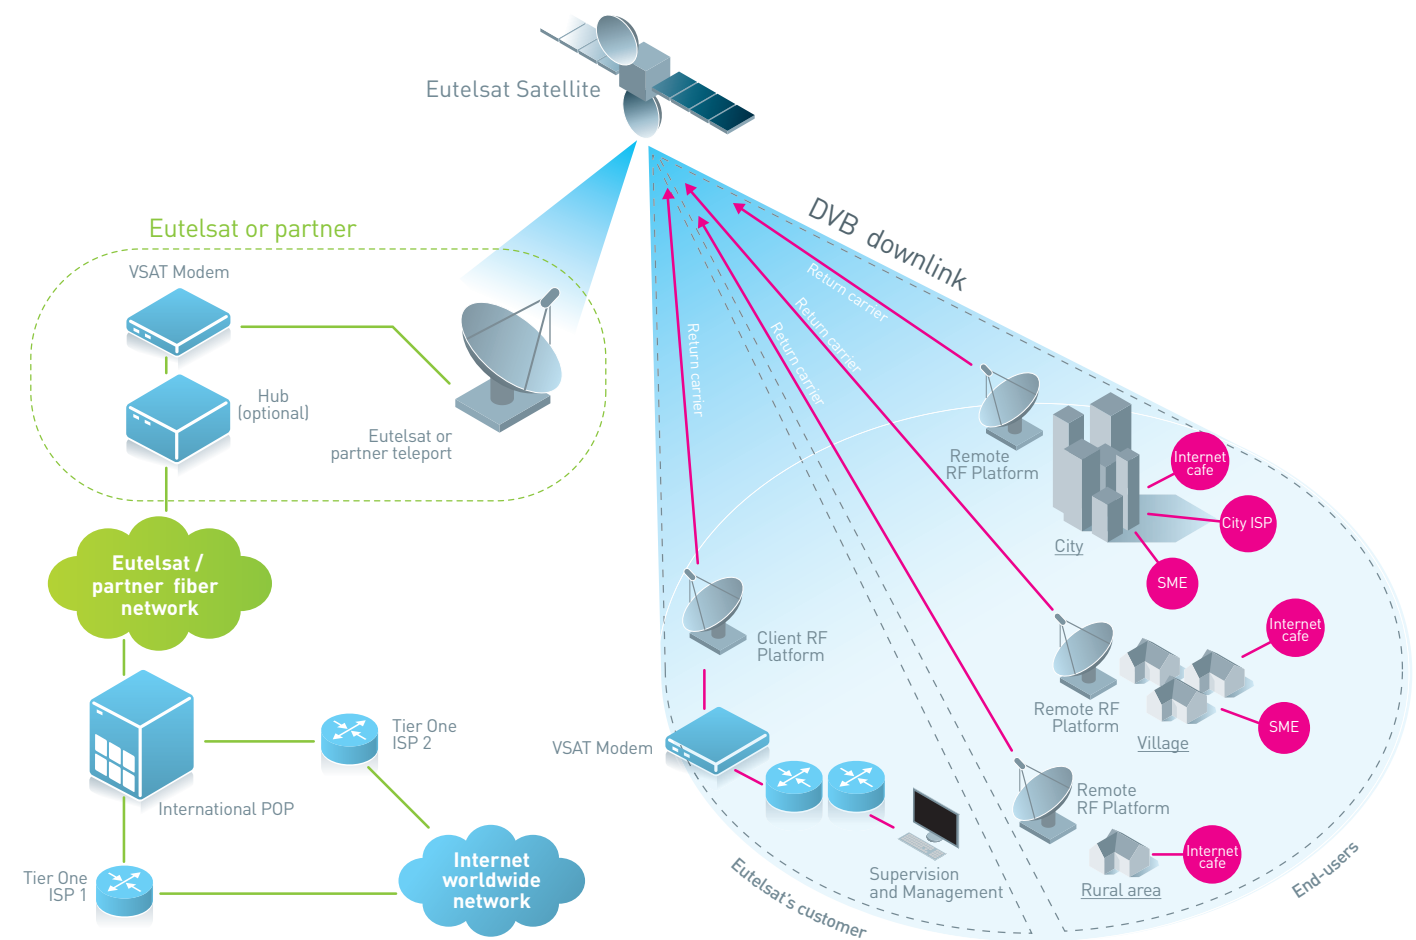

SATELLITE: KEY FOR INTERNET GROWTH IN THE MIDDLE EAST AND AFRICA

EUTELSAT SOLUTION

In 2012 and 2013, Eutelsat will launch several new satellites, Eutelsat 7B, Eutelsat 70B, Eutelsat 21B and Eutelsat 25B, offering significantly increased capacity for the Middle East and African regions

Eutelsat's wholesale IP Access: together we can close the digital divide

- Everywhere: connect your customers (local ISPs, Internet cafés, SMEs...) in cities, villages and rural areas
- Direct: Provide your customers with a seamless interface with the international IP backbone
- Cost effective: space segment optimisation by saturating transponders with DVB carriers
- Fast: satellite links established in just a few days

AVERAGE GROWTH RATE IN INTERNET USERS BETWEEN 2008 AND 2010

■ MENA
■ Sub-Saharan Africa

Source: ITU

PRODUCT SPECIFICATION

MENA AND CENTRAL ASIA SATELLITE OFFER

- On existing satellites:
EUTELSAT 12 West A at 12.5° West (European beam),
EUTELSAT 5 West A at 5° West,
EUTELSAT 3C at 3° East,
EUTELSAT 10A at 10° East (European beam, C-Band),
EUTELSAT 7A at 7° East,
EUTELSAT 16A at 16° East,
EUTELSAT 70A at 70.5° East,
EUTELSAT 21A at 21.5° East,
EUTELSAT 36B at 36° East (European beam) and SESAT 2 at 53° East.
- On upcoming satellites:
EUTELSAT 7B at 7° East (1st half 2013), EUTELSAT 70B at 70.5° East (2nd half 2012), EUTELSAT 3B at 3° East (1st half 2014), EUTELSAT 21B at 21.5° East (2nd half 2012).