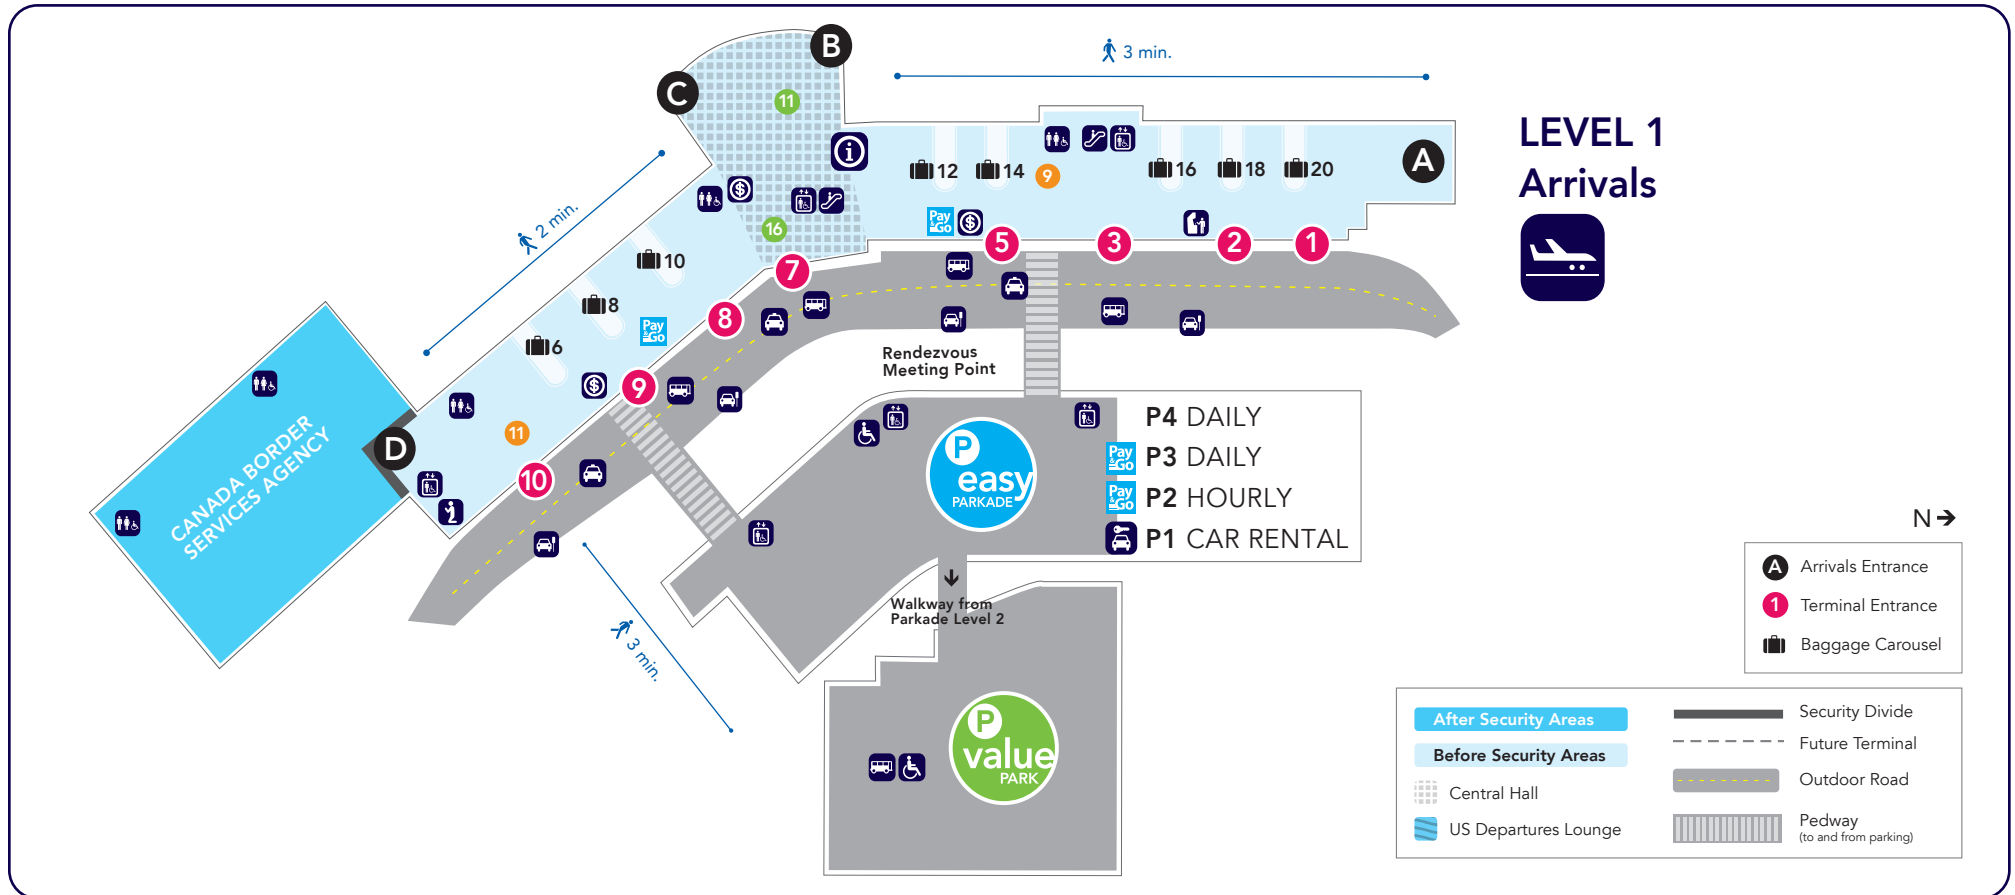

# Edmonton International Airport

Terminal Map: Departures Level 2, Observation Deck Level 3 With Walking Times

- Air Canada Lounge
- ATM
- Baby Changing Area
- Chapel (See page 2)
- Children's Play Area
- Elevator
- Escalator
- Games Arcade
- Information (Lost and Found)
- NEXUS/CANPASS Office
- US Quick Connect
- Washroom

- Car Rental
- Parking Meters
- Pay & Go Parking Kiosk
- Pedway (to & from parking)
- Shuttle Bus
- Taxi

- ### After Security
- Dining**
    - 1 Chili's\*
    - 2 Euro Cafe/Hudson News
    - 3 Molson Pub\*
    - 4 Montana's Front Porch\*
    - 5 Mountain Lodge Bar & Grill\*
    - 6 Quiznos
    - 7 Sports Section Bar\*
    - 8 Starbucks (2 Locations)
    - 9 Tim Hortons
    - 10 Wok Box
  - Shopping**
    - 1 Canadian Outdoor Adventures
    - 2 Duty Free (Dufry) 2 Locations
    - 3 A Flight of Wine & Spirits
    - 4 Hudson News (3 Locations)
    - 5 Indigo
    - 6 Indigo Retail Carts
    - 7 Tech on the Go/Hudson News
    - 8 Travelex Foreign Exchange
- \* Bar available

# Edmonton International Airport

Terminal Map: Arrivals Level 1 With Walking Times

- Air Canada Lounge
- ATM
- Baby Changing Area
- Chapel
- Children's Play Area
- Elevator
- Escalator
- Games Arcade
- Information (Lost and Found)
- NEXUS/CANPASS Office
- US Quick Connect
- Washroom

**Departures Level 2 (See page 1)**

Euro Cafe  
Harvey's  
Jasper Bar and Grill  
Second Cup

**Departures Level 2 (See page 1)**

Hudson News  
Travel + Leisure Store

**Picking someone up?**  
Visit [flyeia.com/ground\\_transportation](http://flyeia.com/ground_transportation) to download a more detailed road map to and from the terminal.