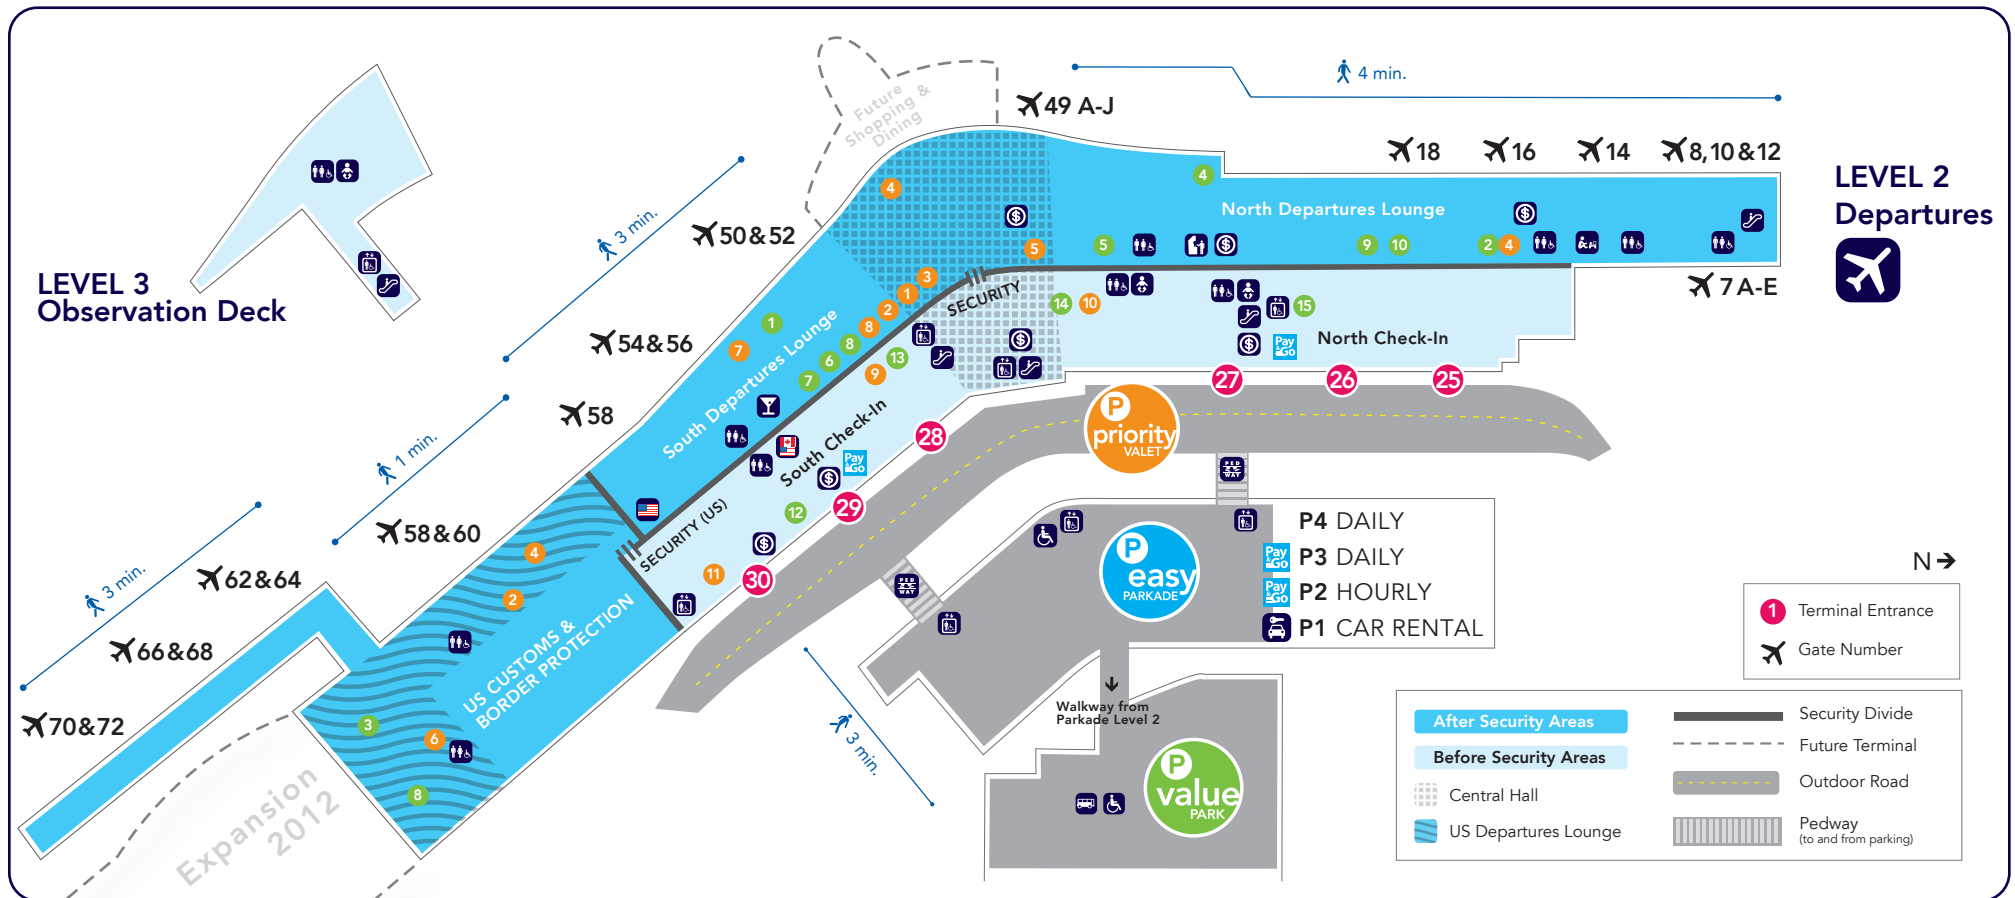

# Edmonton International Airport

Terminal Map: Departures Level 2, Observation Deck Level 3 With Walking Times

- Air Canada Lounge
- ATM
- Baby Changing Area
- Chapel (See page 2)
- Children's Play Area
- Elevator
- Escalator
- Games Arcade
- Information (Lost and Found)
- NEXUS/CANPASS Office
- US Quick Connect
- Washroom

- ### Before Security
- Dining**
    - 12 Euro Cafe/Hudson News
    - 13 Harvey's
    - 14 Jasper Bar and Grill\*
    - 15 Second Cup

(Booster Juice & Tim Hortons See page 2)
  - Shopping**
    - 9 Hudson News
    - 10 Travel + Leisure Store
    - 11 Travelex Foreign Exchange

# Edmonton International Airport

Terminal Map: Arrivals Level 1 With Walking Times

- Air Canada Lounge
- ATM
- Baby Changing Area
- Chapel
- Children's Play Area
- Elevator
- Escalator
- Games Arcade
- Information (Lost and Found)
- NEXUS/CANPASS Office
- US Quick Connect
- Washroom

**Departures Level 2 (See page 1)**

Euro Cafe  
Harvey's  
Jasper Bar and Grill  
Second Cup

**Departures Level 2 (See page 1)**

Hudson News  
Travel + Leisure Store

**Picking someone up?**  
Visit [flyeia.com/ground\\_transportation](http://flyeia.com/ground_transportation) to download a more detailed road map to and from the terminal.