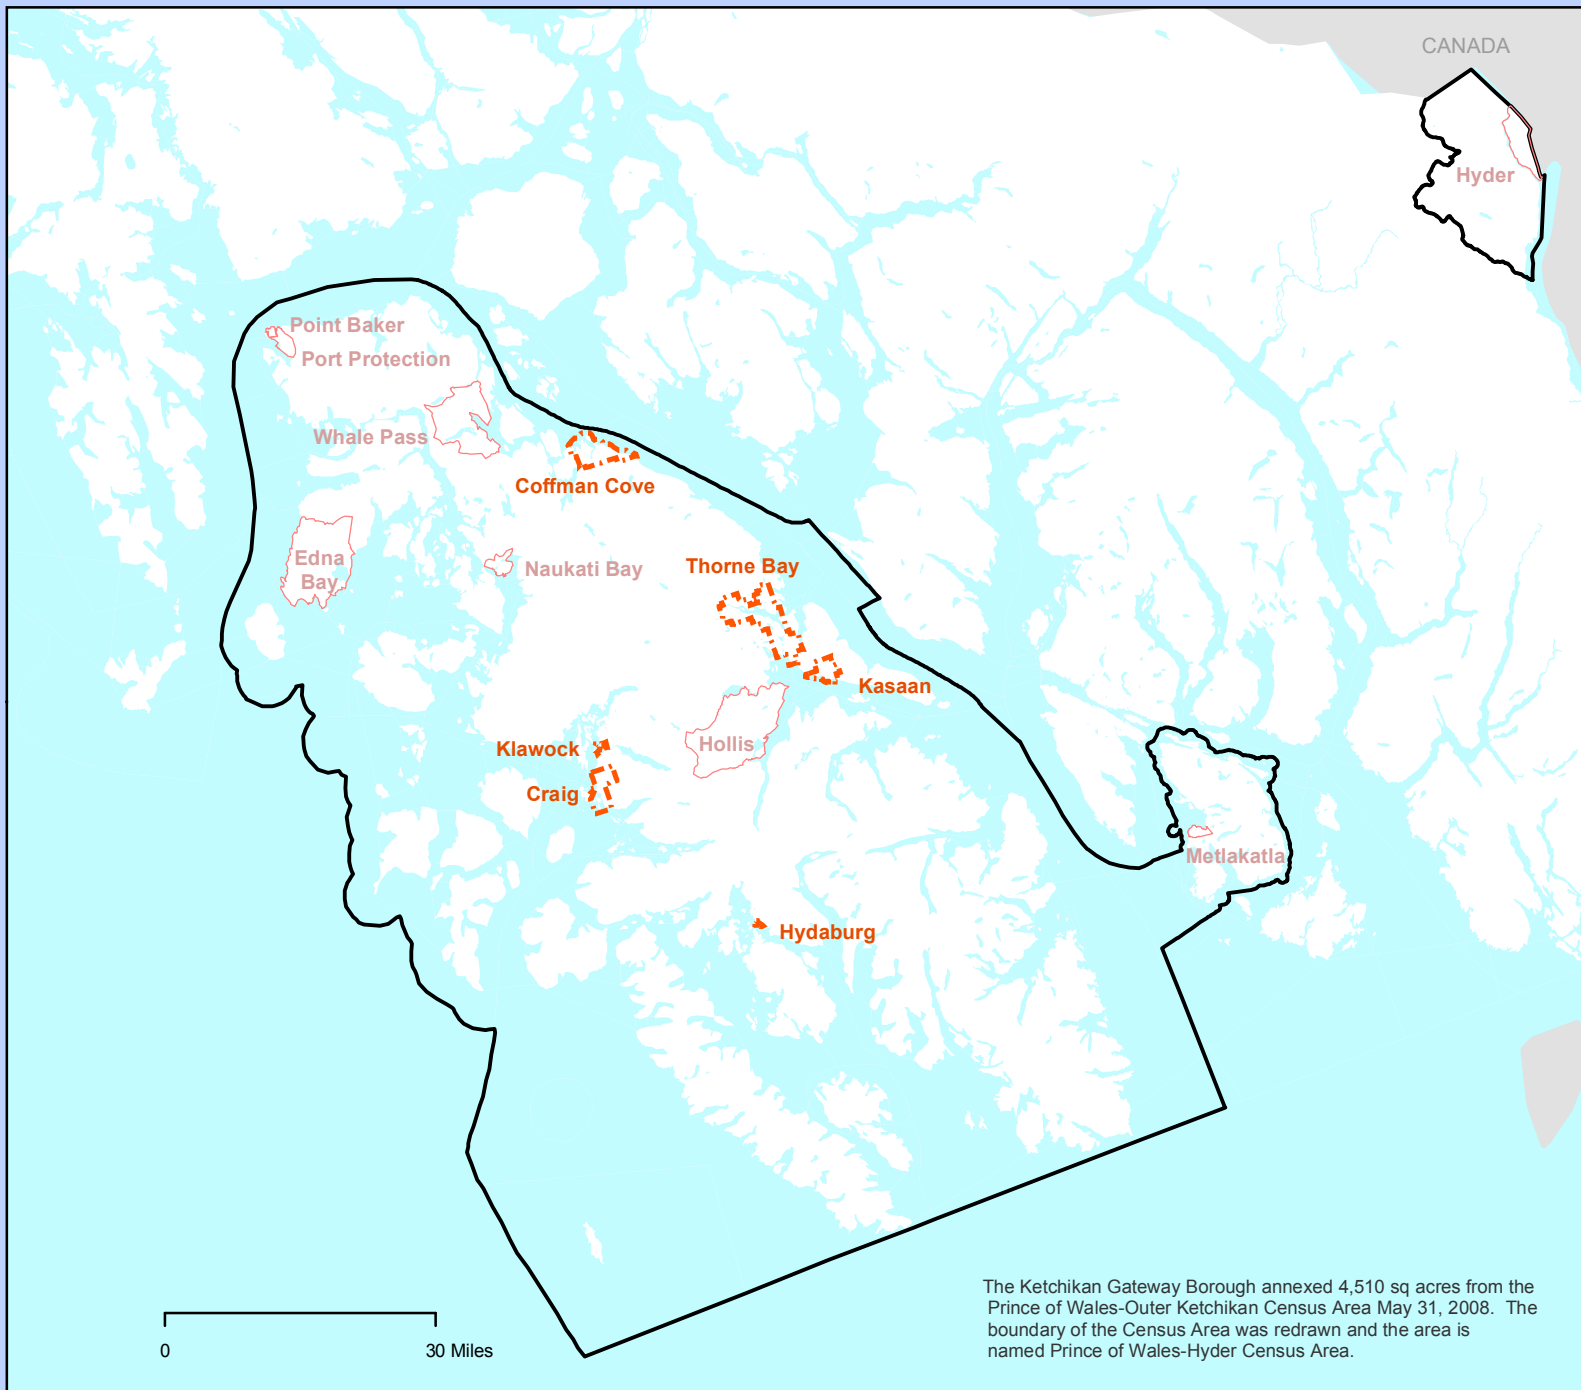

# Prince of Wales-Hyder Census Area Census 2000 Places

**Legend**

-  City
-  CDP
-  Census Area

The Ketchikan Gateway Borough annexed 4,510 sq acres from the Prince of Wales-Outer Ketchikan Census Area May 31, 2008. The boundary of the Census Area was redrawn and the area is named Prince of Wales-Hyder Census Area.

Prepared by:  
Alaska Department of Labor &  
Workforce Development  
Census & Geographic Information Network  
December 2008  
Source: US Census 2000 TIGERline  
Created in ArcGIS 9.3 using ArcMap  
Alaska Albers Projection