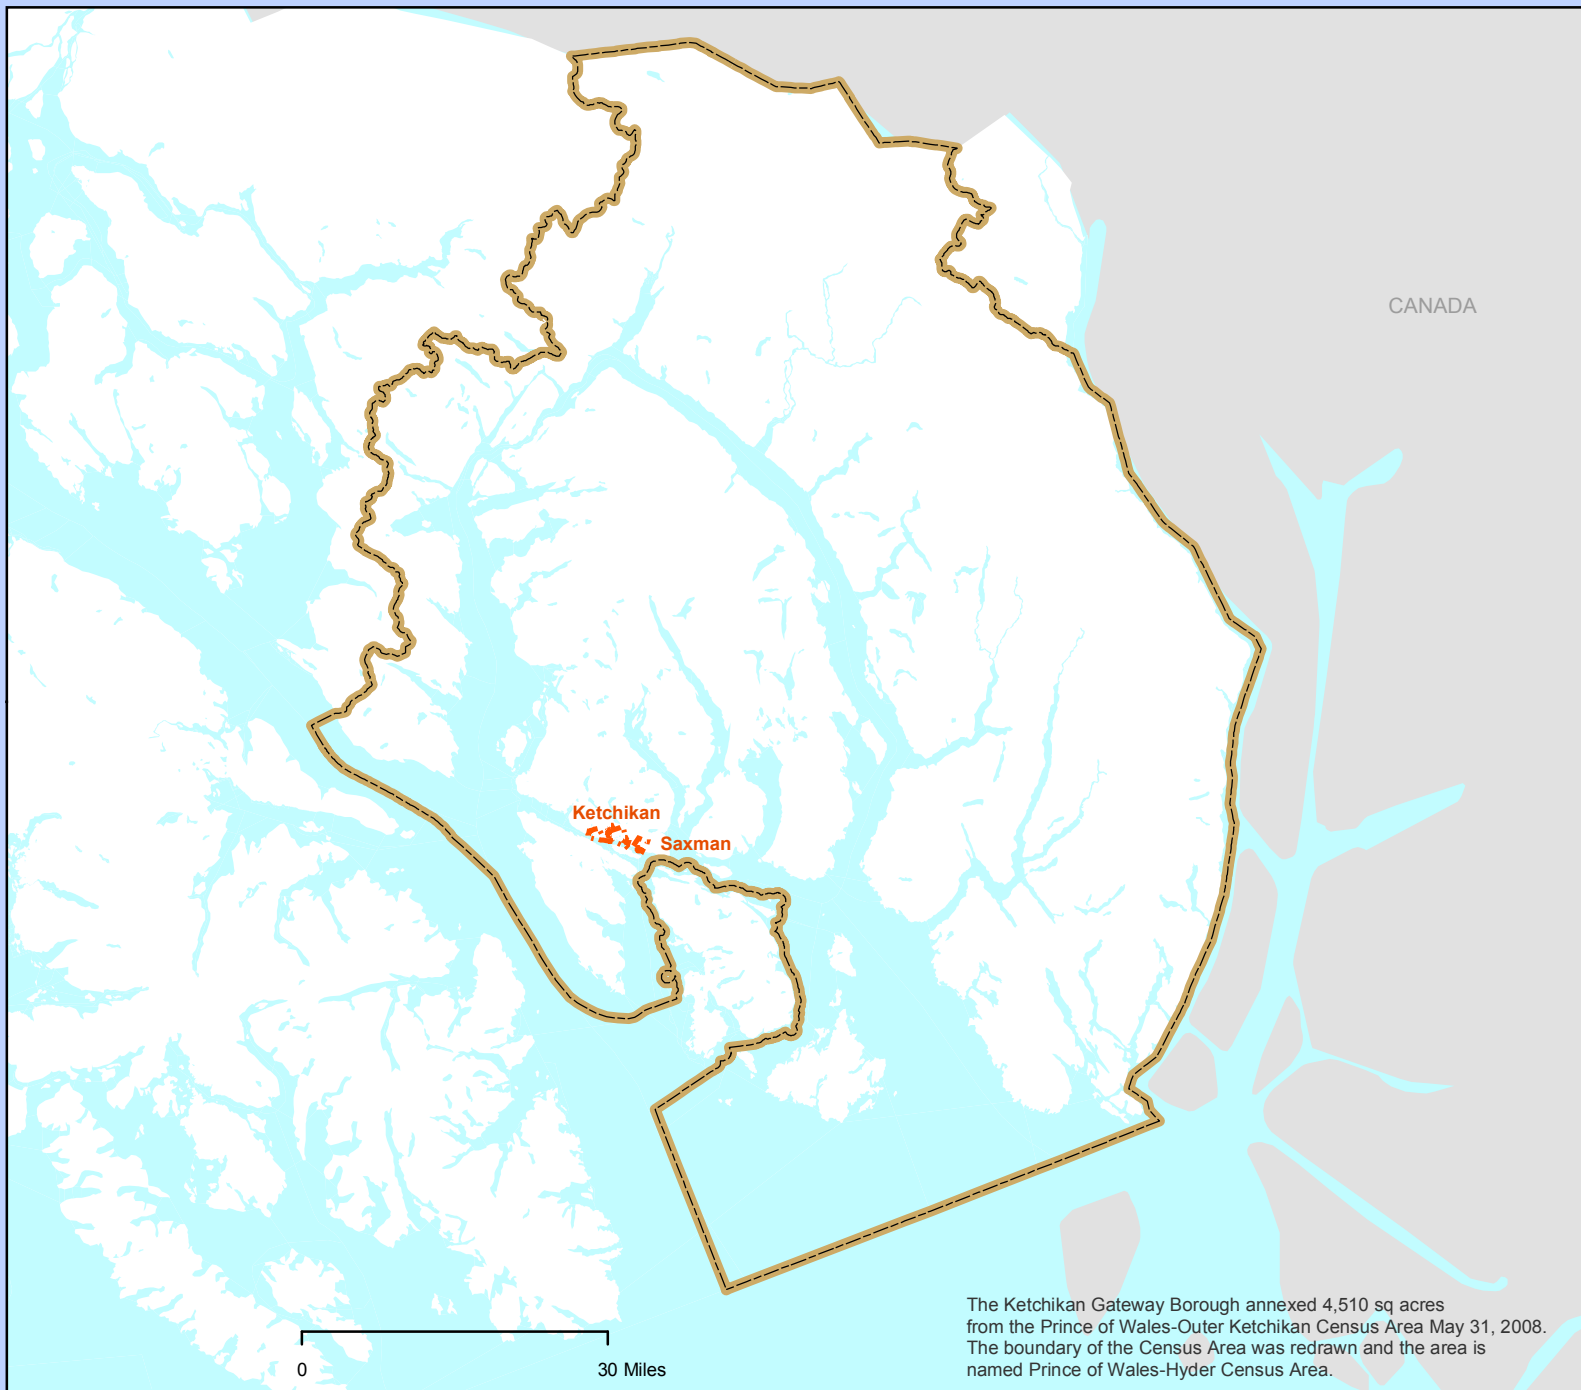

# Ketchikan Gateway Borough Census 2000 Places

**Legend**

-  City
-  Borough

Prepared by:  
Alaska Department of Labor &  
Workforce Development  
Census & Geographic Information Network  
December 2008  
Source: US Census 2000 TIGERline  
Created in ArcGIS 9.3 using ArcMap  
Alaska Albers Projection

The Ketchikan Gateway Borough annexed 4,510 sq acres from the Prince of Wales-Outer Ketchikan Census Area May 31, 2008. The boundary of the Census Area was redrawn and the area is named Prince of Wales-Hyder Census Area.