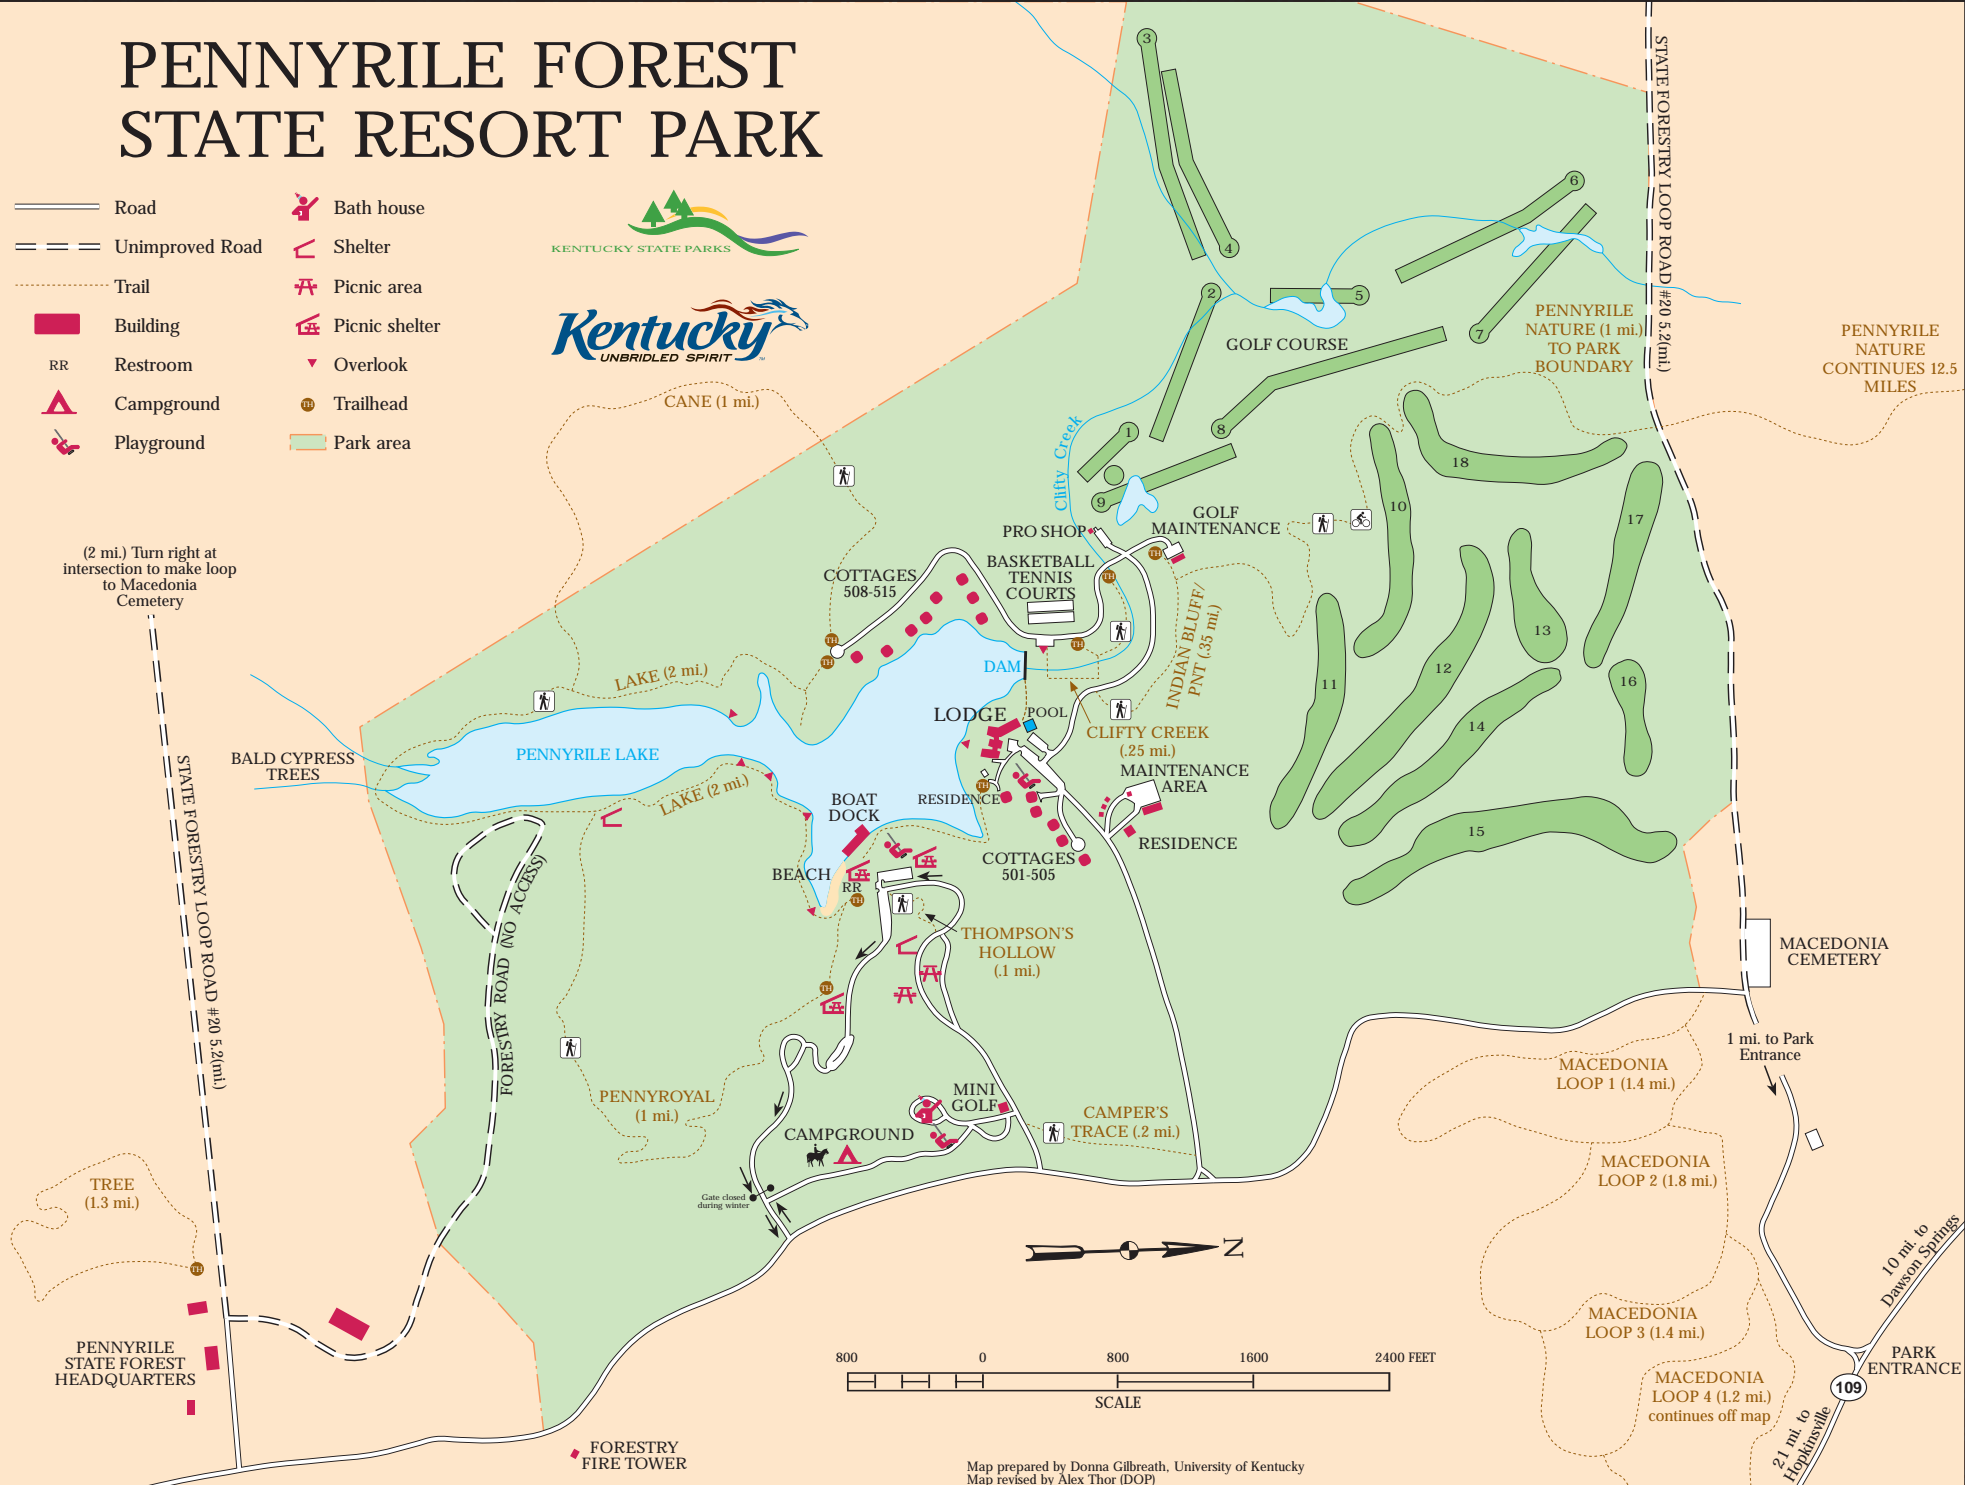

# PENNYRILE FOREST STATE RESORT PARK

- Road
- Unimproved Road
- Trail
- Building
- Restroom
- Campground
- Playground
- Bath house
- Shelter
- Picnic area
- Picnic shelter
- Overlook
- Trailhead
- Park area

(2 mi.) Turn right at intersection to make loop to Macedonia Cemetery

PENNYRILE NATURE CONTINUES 12.5 MILES

MACEDONIA CEMETERY

MACEDONIA LOOP 1 (1.4 mi.)

MACEDONIA LOOP 2 (1.8 mi.)

MACEDONIA LOOP 3 (1.4 mi.)

MACEDONIA LOOP 4 (1.2 mi.) continues off map

Map prepared by Donna Gilbreath, University of Kentucky  
Map revised by Alex Thor (DOP)

109

FORESTRY FIRE TOWER