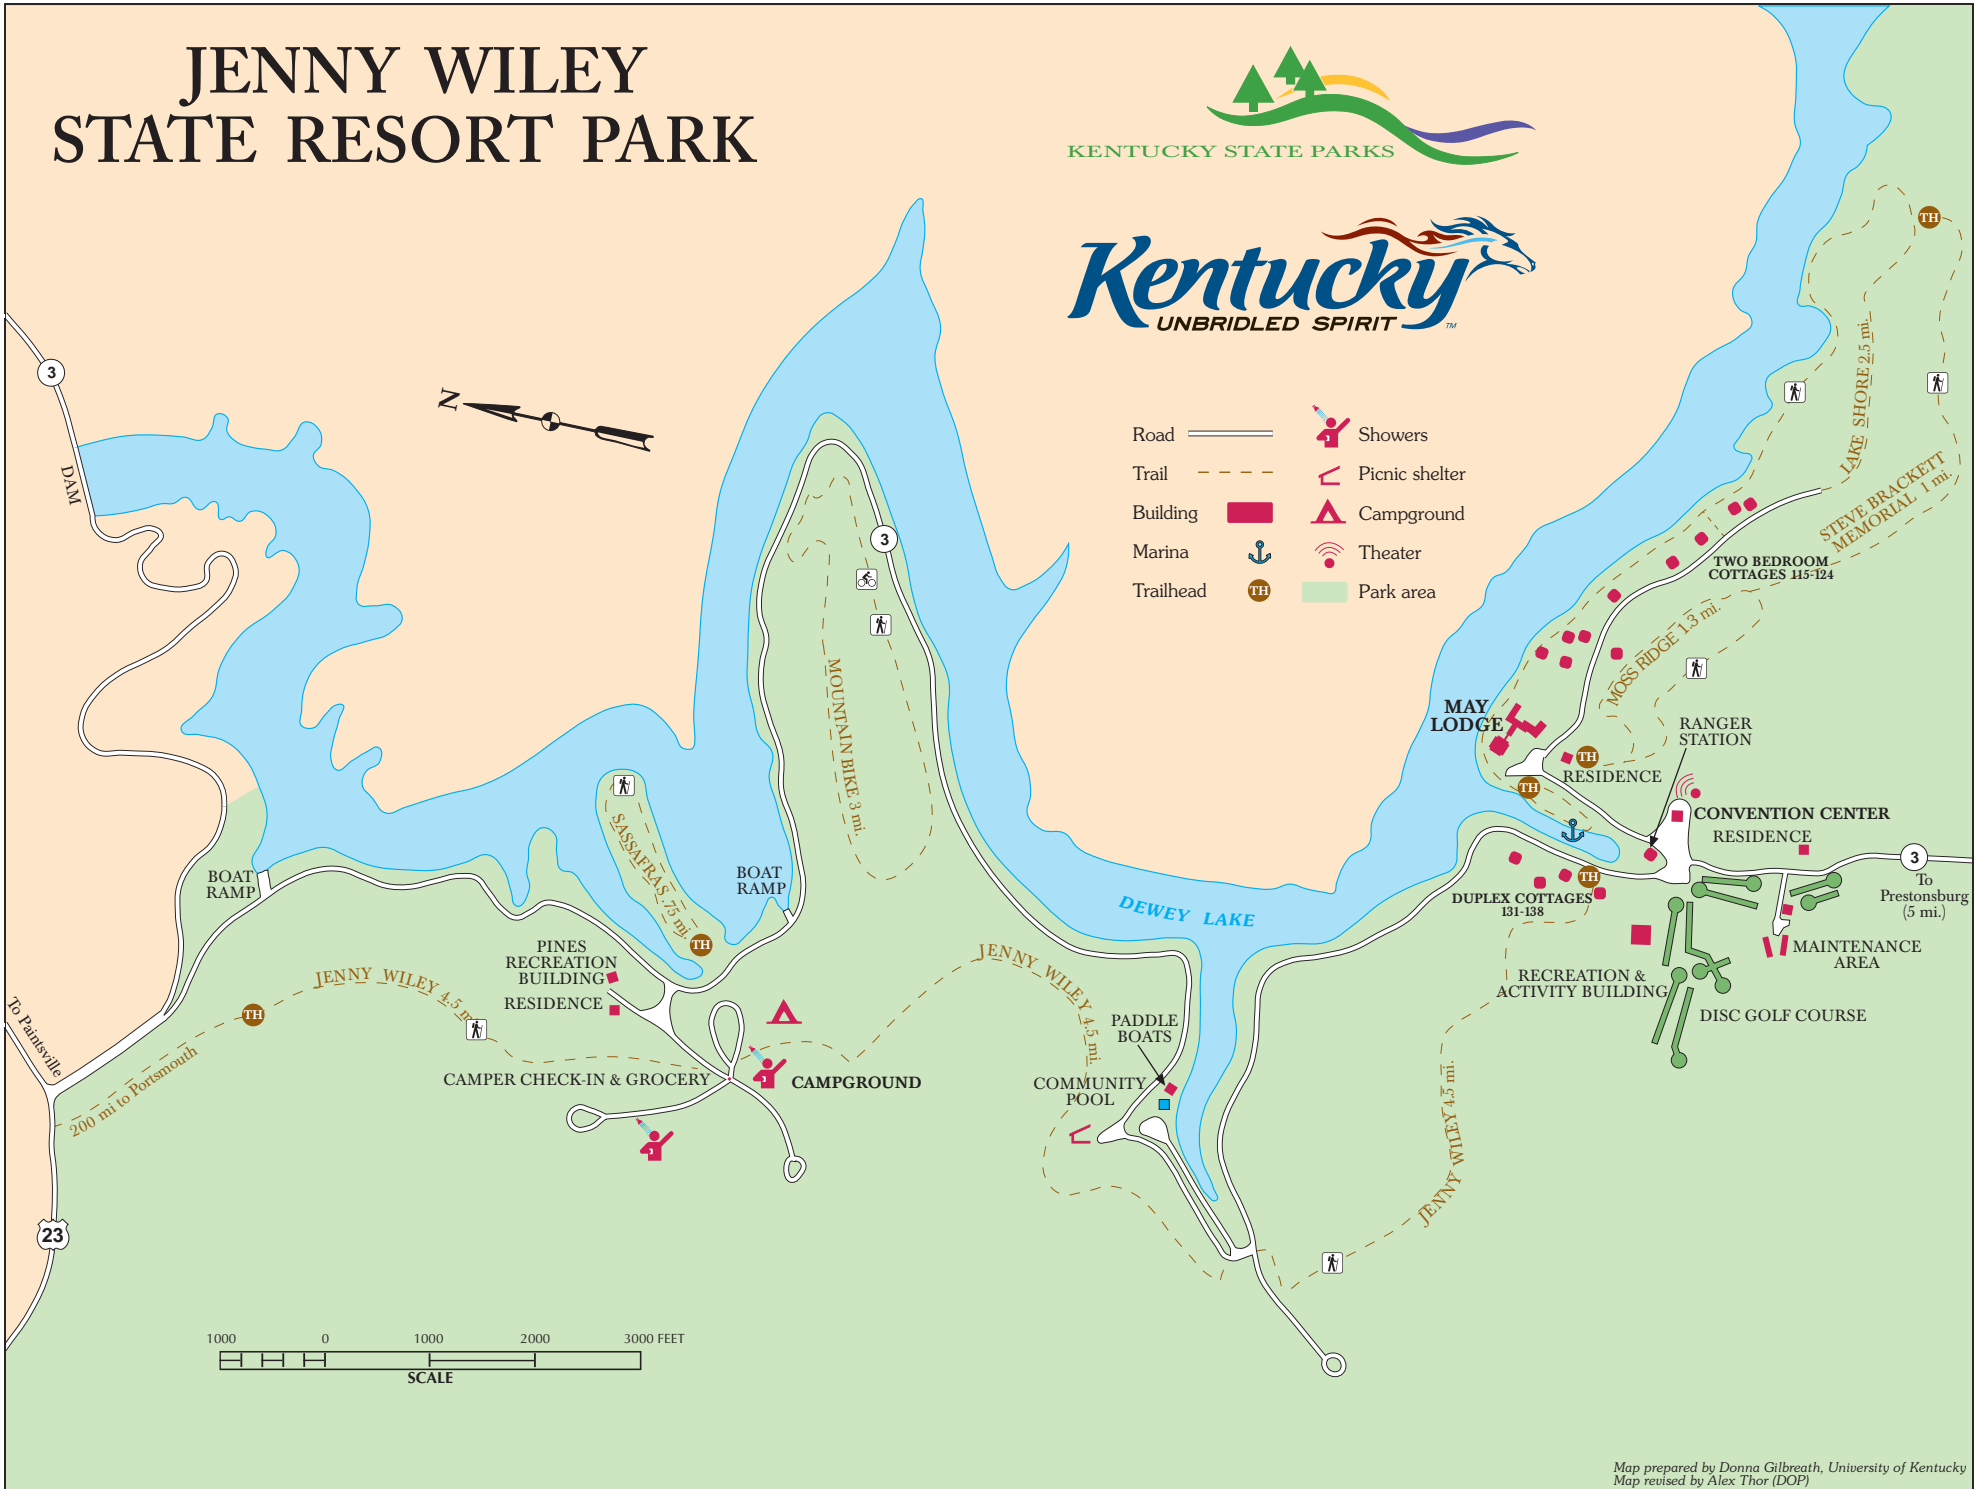

JENNY WILEY STATE RESORT PARK

- | | | | |
|-----------|-------|----------------|----|
| Road | — | Shows | 🧑 |
| Trail | - - - | Picnic shelter | 🏠 |
| Building | ■ | Campground | 🏕️ |
| Marina | ⚓ | Theater | 📺 |
| Trailhead | 👤 | Park area | 🌳 |

Map prepared by Donna Gilbreath, University of Kentucky
Map revised by Alex Thor (DOP)