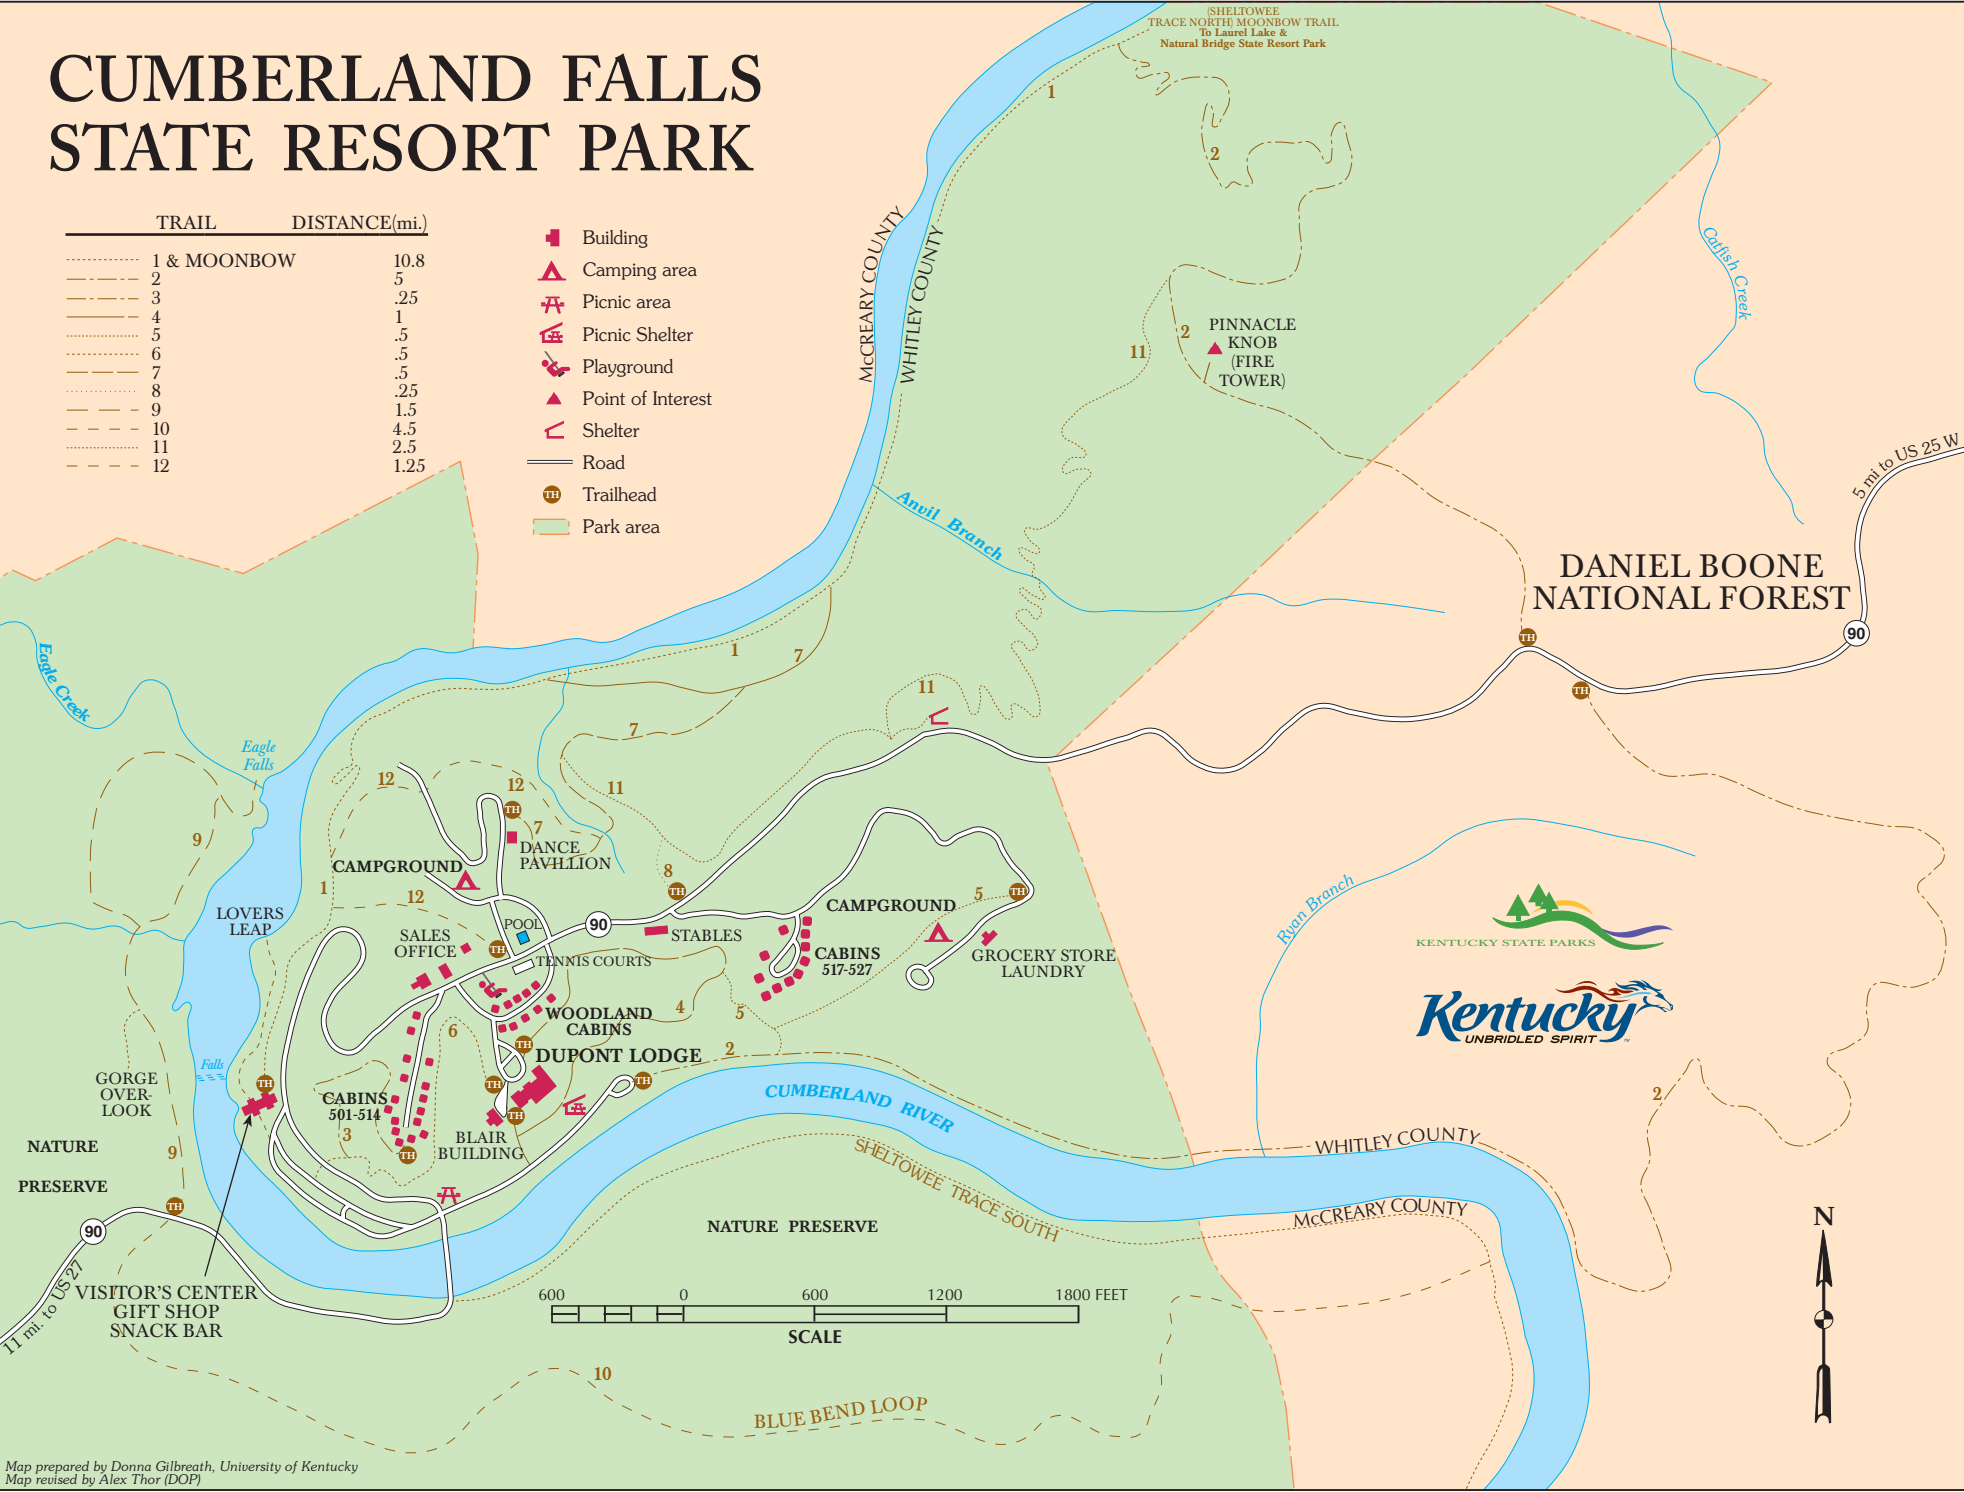

# CUMBERLAND FALLS STATE RESORT PARK

TRAIL	DISTANCE(mi.)
1 & MOONBOW	10.8
2	5
3	.25
4	1
5	.5
6	.5
7	.5
8	.25
9	1.5
10	4.5
11	2.5
12	1.25

-  Building
-  Camping area
-  Picnic area
-  Picnic Shelter
-  Playground
-  Point of Interest
-  Shelter
-  Road
-  Trailhead
-  Park area

Map prepared by Donna Gilbreath, University of Kentucky  
 Map revised by Alex Thor (DOP)