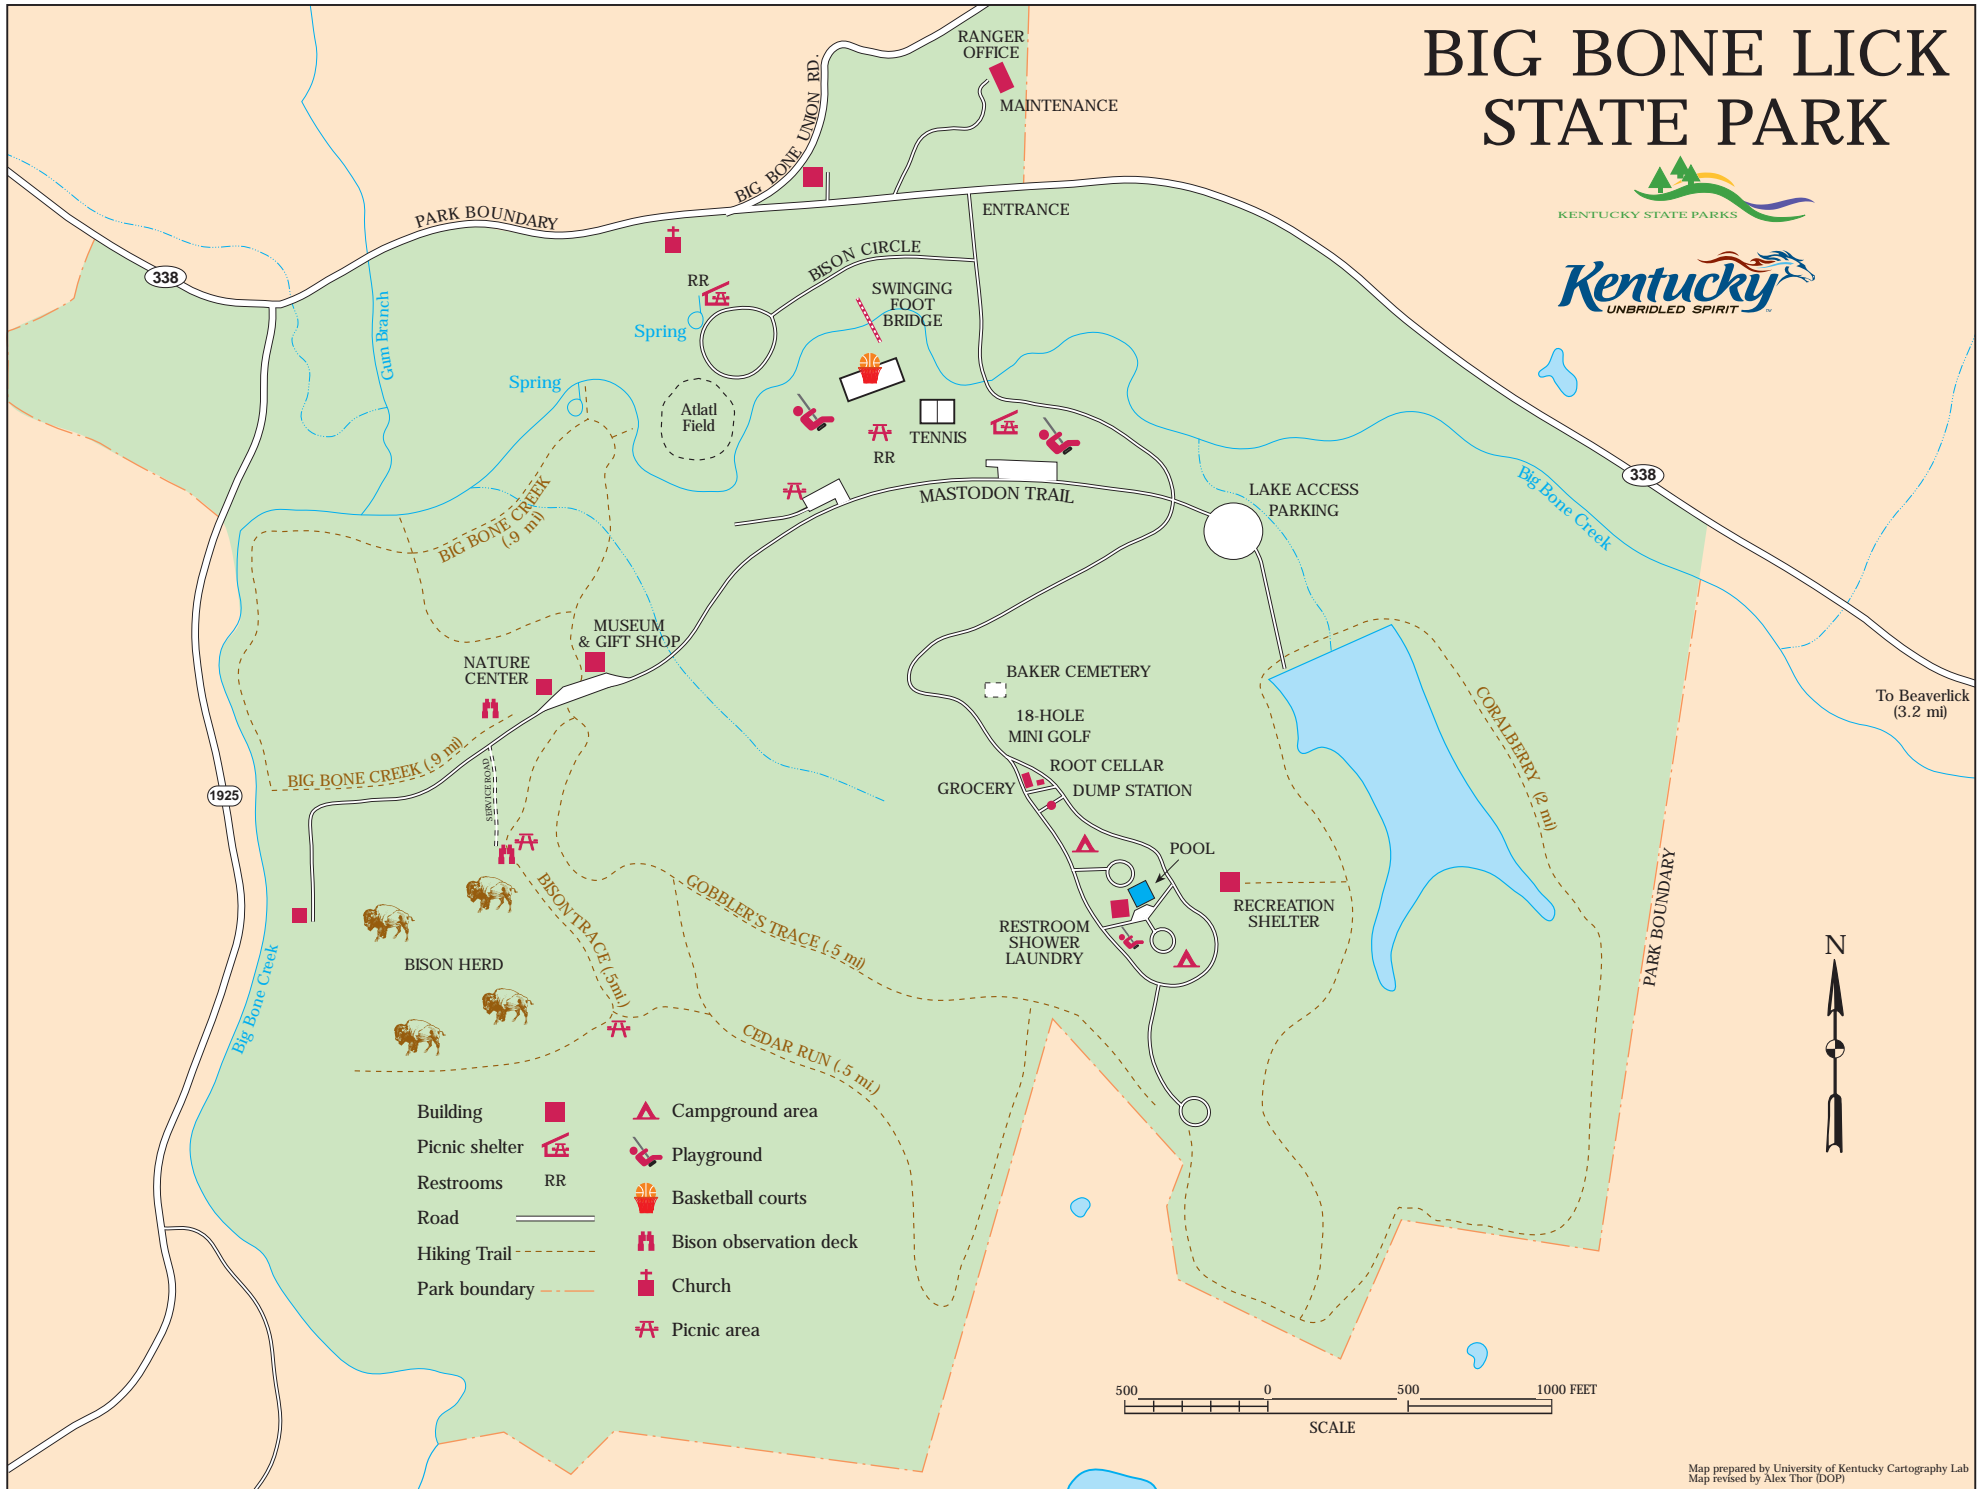

BIG BONE LICK STATE PARK

Building	■	▲	Campground area
Picnic shelter	⌂	⚡	Playground
Restrooms	RR	🏀	Basketball courts
Road	—	🏠	Bison observation deck
Hiking Trail	- - -	⛪	Church
Park boundary	- · - · -	⚓	Picnic area