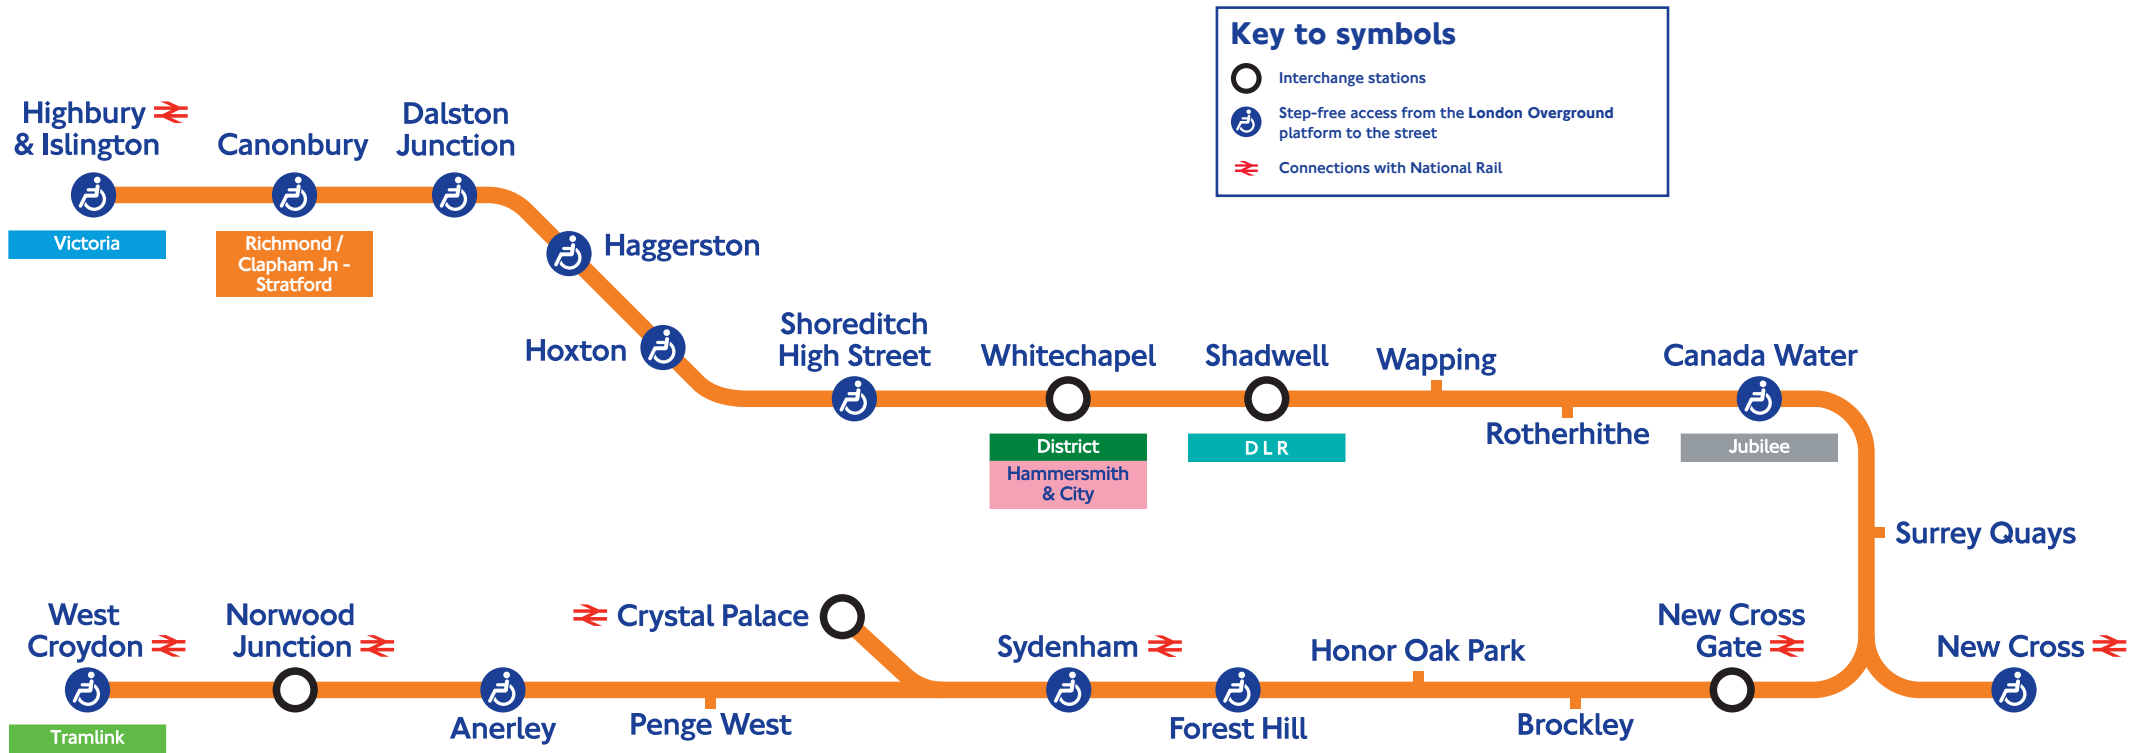

You can also pick up a leaflet for any of the above from all London Overground stations.

	Mondays to Saturdays (0645-2200)	Sundays (0900-1300)	Sundays (1300-2145)
Highbury & Islington - Dalston Junction	every 6-9 minutes	about every 15 minutes	every 7-8 minutes
Dalston Junction - Surrey Quays	every 5 minutes	about every 10 minutes	every 5 minutes
Surrey Quays - New Cross	every 15 minutes	every 15 minutes	every 15 minutes
Surrey Quays - Sydenham	every 5-10 minutes	every 15 minutes	every 5-10 minutes
Sydenham - Crystal Palace Sydenham - West Croydon	about every 15 minutes	every 30 minutes	every 15 minutes