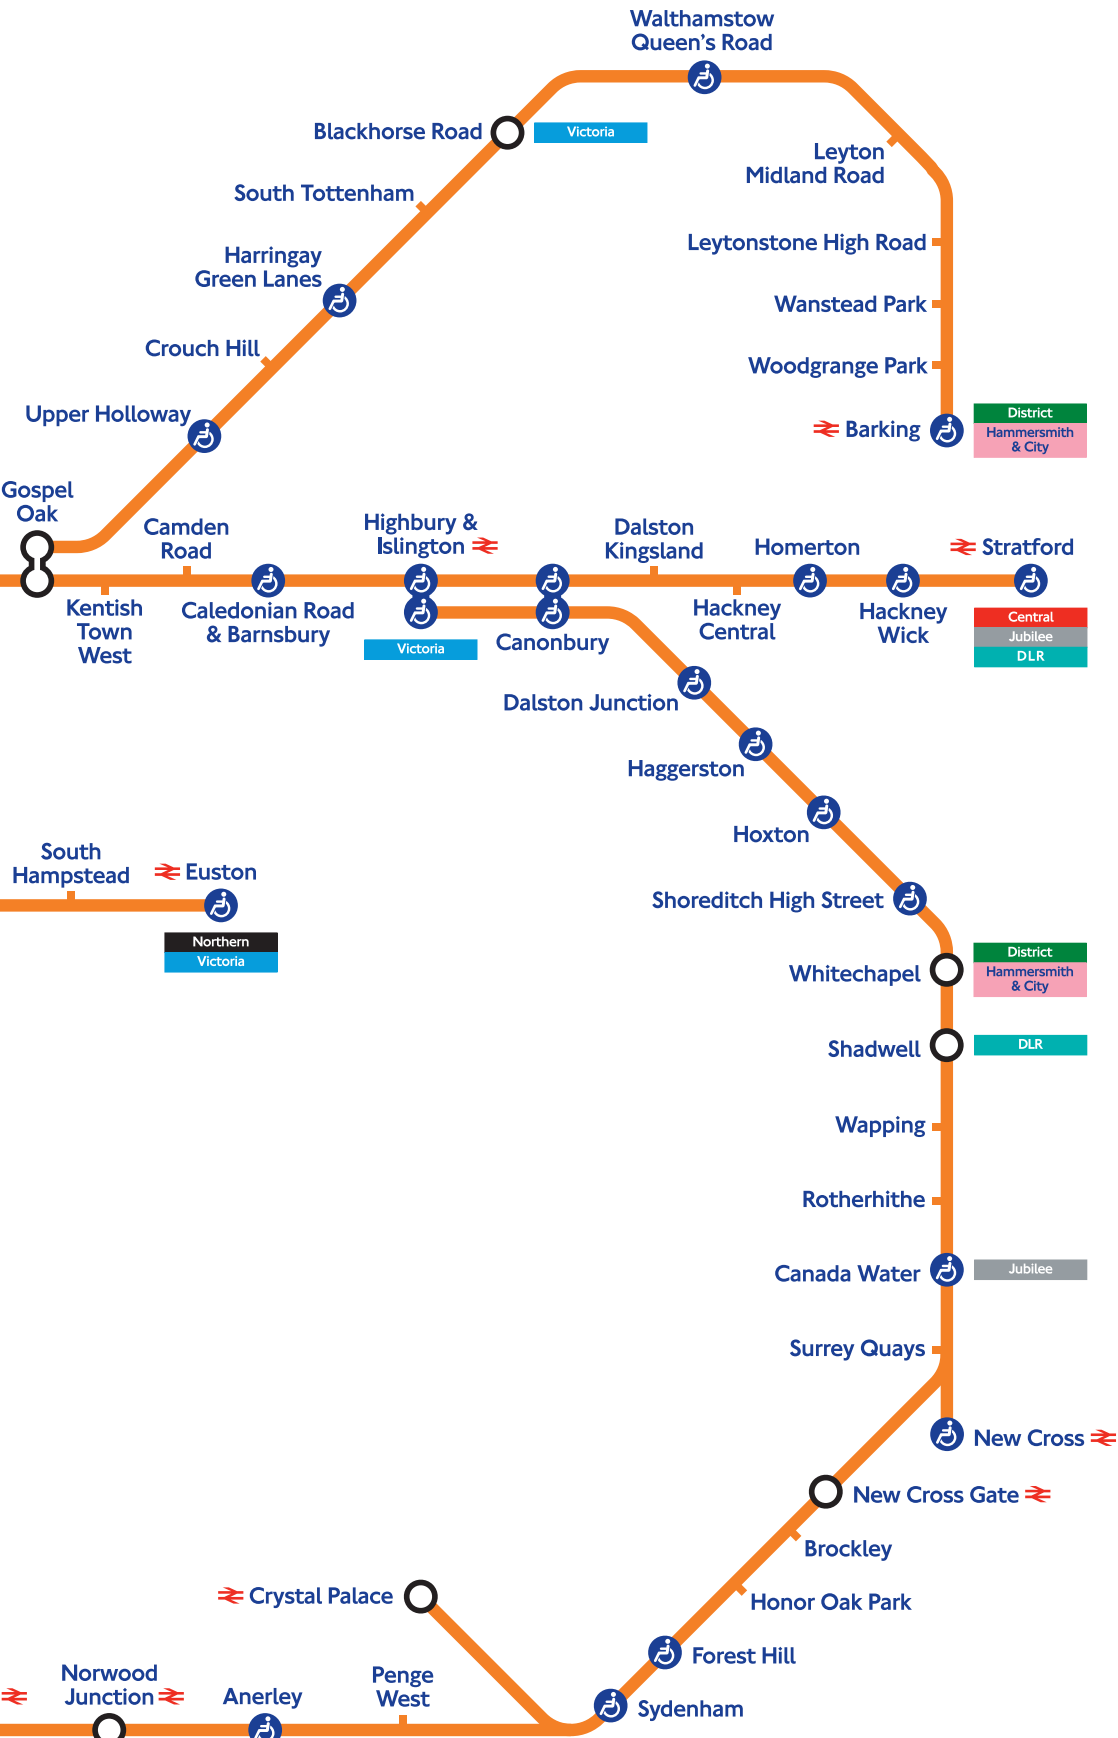

London Overground network

 Stations with step-free access from the London Overground platforms to the street are shown with this symbol

work map

Contact information

London Overground Customer Services Team