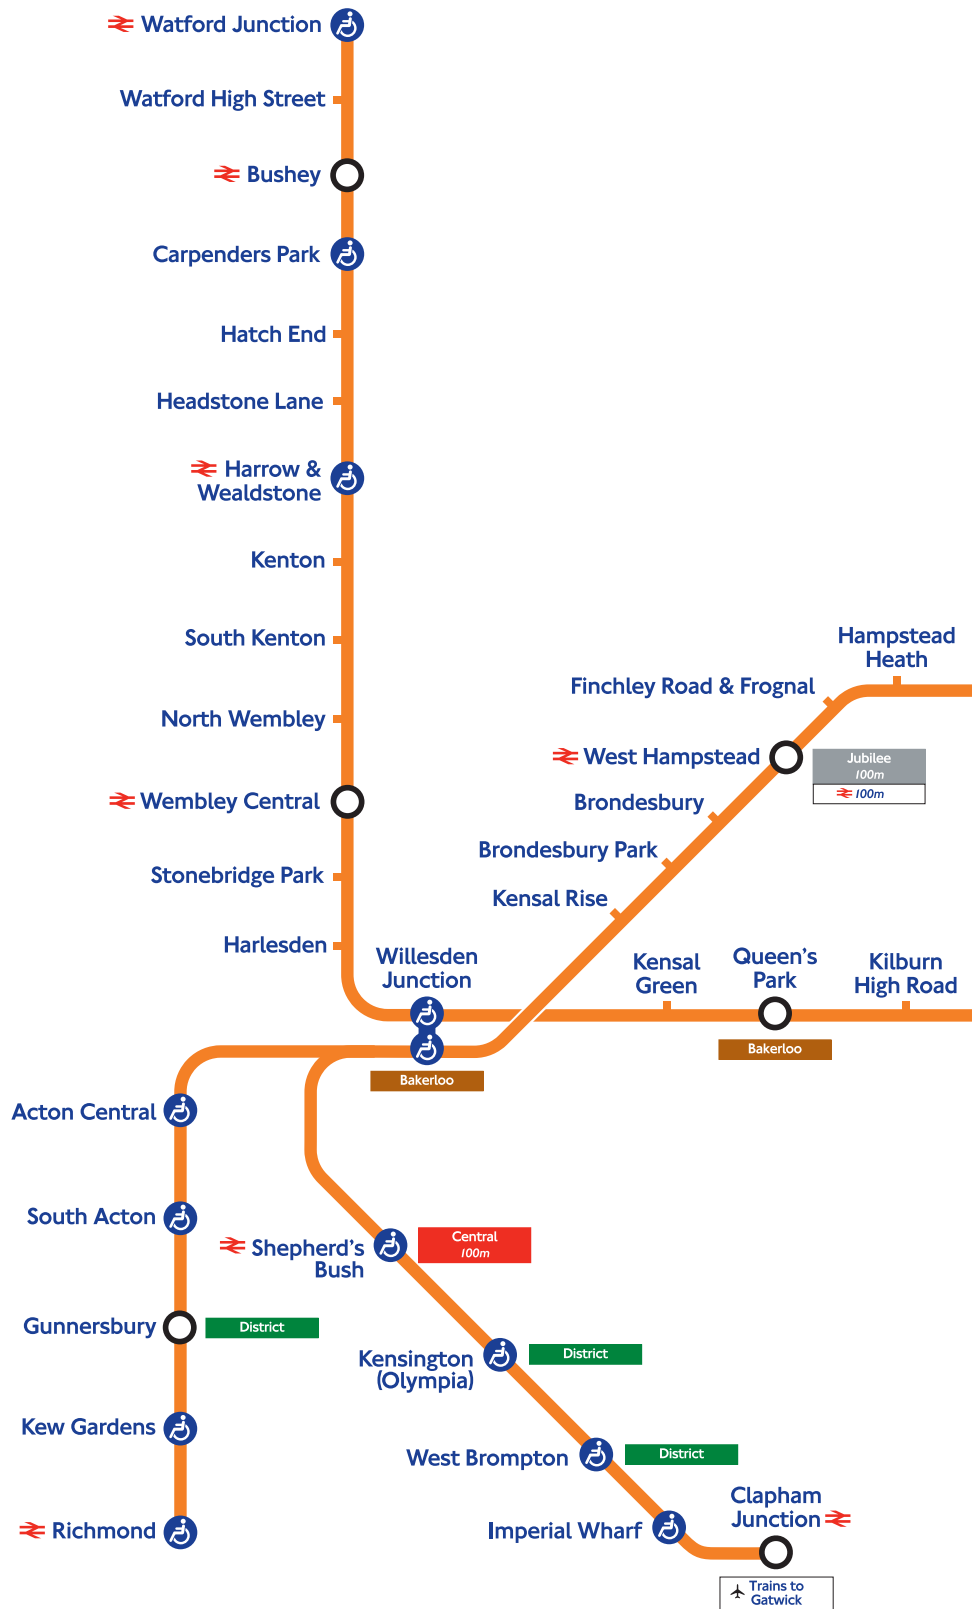

London Overground network

Stations with step-free access from the London Overground platforms to the street are shown with this symbol