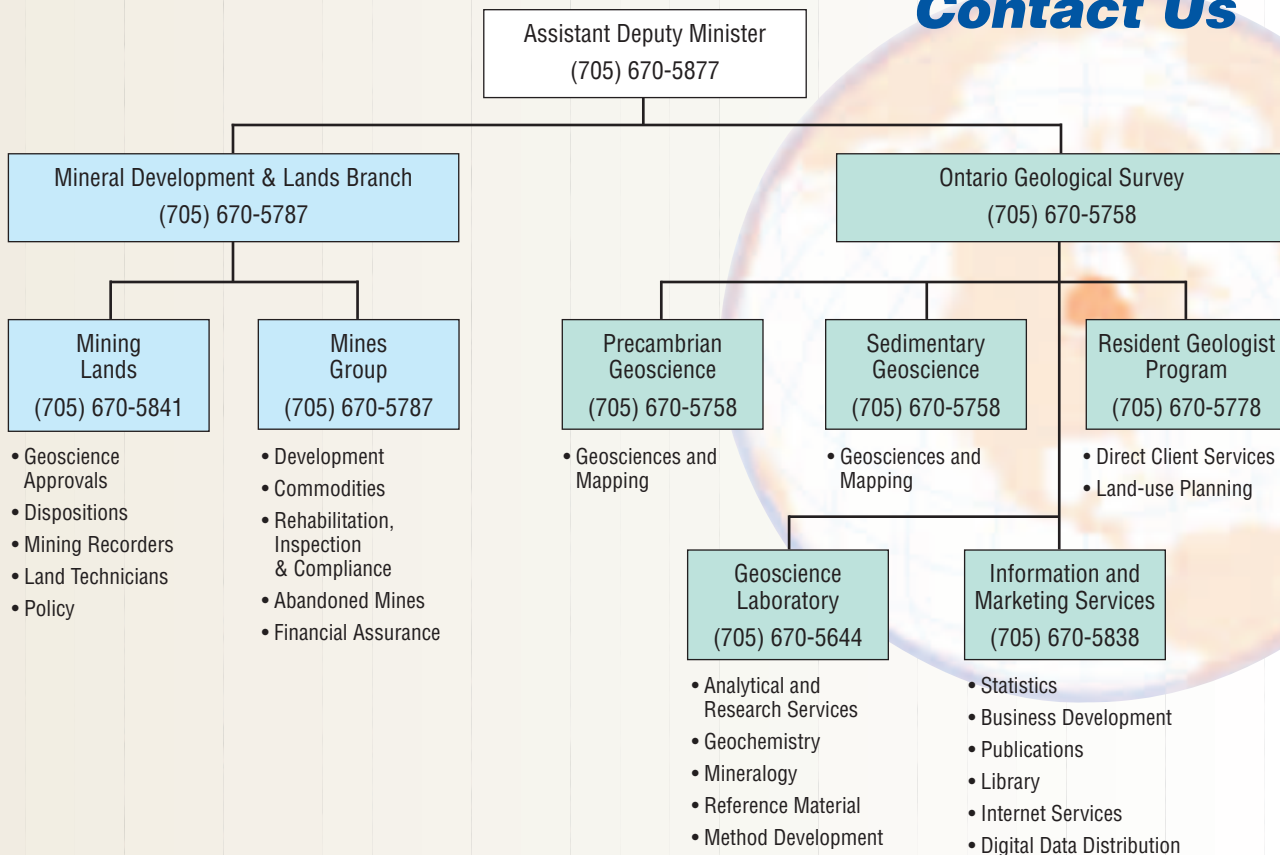

Ontario

Ministry of Northern Development and Mines Mines and Minerals Division

How to Contact Us

Contact Us Today and Explore the Opportunities!

The Ontario Ministry of Northern Development and Mines provides investors with extensive and up-to-date information on mineral exploration and development. For further information on exploring the many exciting mining investment opportunities in Ontario, you can contact us at one of the numbers below or visit the Ministry's website: www.mndm.gov.on.ca

The Ontario Ministry of Northern Development and Mines Minister and Deputy Minister Offices

Room 5630, Whitney Block
99 Wellesley Street West
Toronto, Ontario M7A 1W3
Tel: (416) 327-0633
Fax: (416) 327-0665

Mines and Minerals Division Willet Green Miller Centre

933 Ramsey Lake Road, 6th Floor
Sudbury, Ontario P3E 6B5
Tel: (705) 670-5755
Fax: (705) 670-5818
Toll Free: 1-888-415-9845
Website: www.mndm.gov.on.ca

Mining Lands Consultants

Kirkland Lake: (705) 568-4521
Red Lake: (807) 727-3284
Thunder Bay: (807) 475-1311
Timmins: (705) 235-1600

Mineral Development Consultants

Sudbury: (705) 670-5827
Timmins: (705) 235-1626
Kenora: (807) 468-2916
Thunder Bay: (807) 475-1746

Provincial Recording Office

Sudbury: (705) 670-5742

Resident Geologist Offices

Kenora: (807) 468-2813
Red Lake: (807) 727-3272
Thunder Bay: (807) 475-1331
Sault Ste. Marie: (705) 945-6931
Timmins: (705) 235-1615
Kirkland Lake: (705) 568-4516
Sudbury: (705) 670-5735
Tweed: (613) 478-3161
Toronto: (416) 314-3800

Publication Sales

933 Ramsey Lake Road
Sudbury, Ontario P3E 6B5
Tel: (705) 670-5691
Fax: (705) 670-5770
Toll-free in North America: 1-888-415-9845