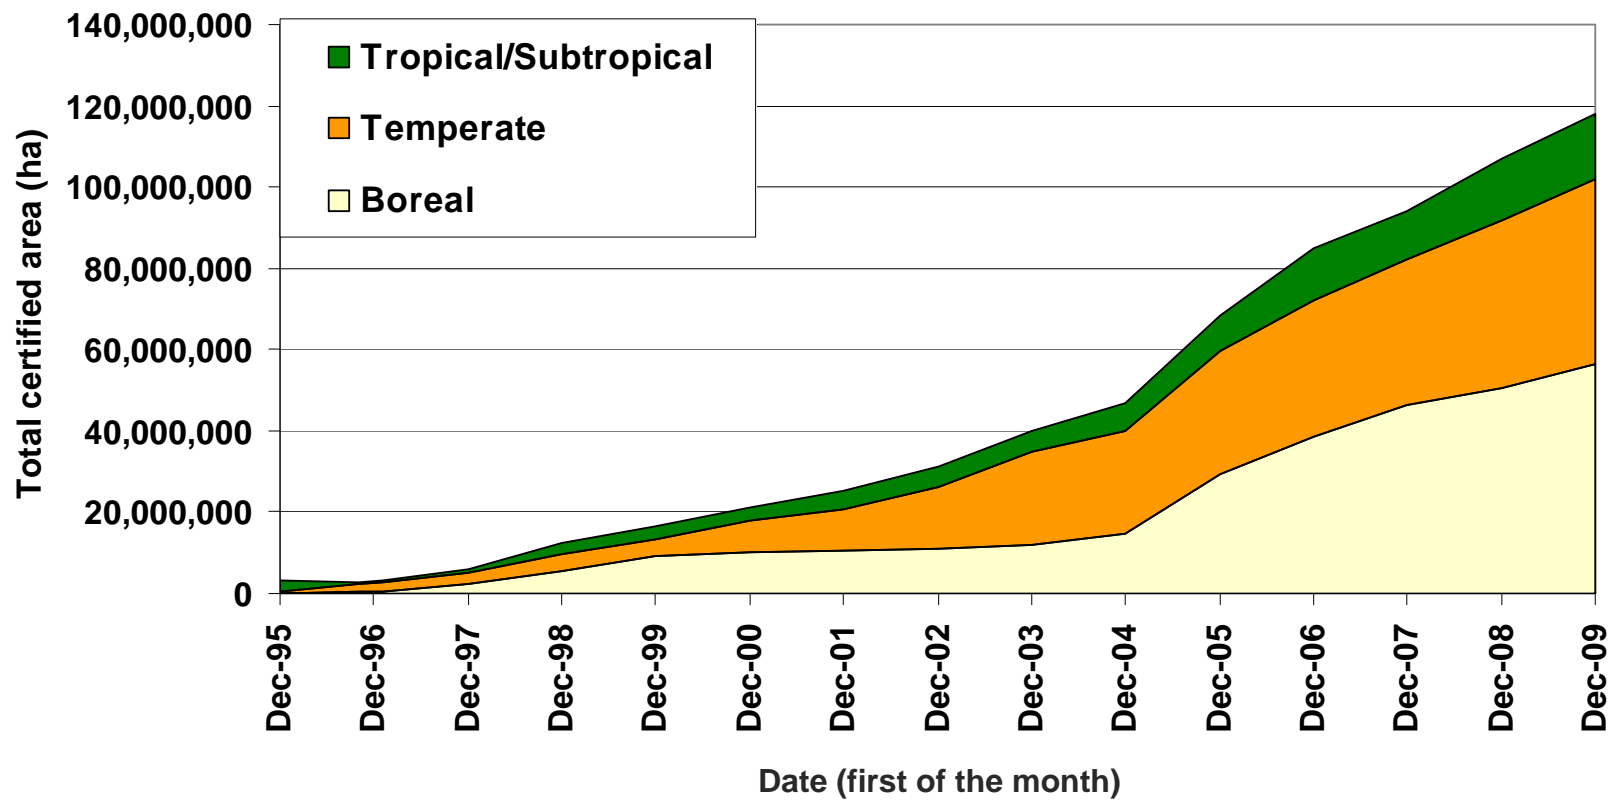

Global FSC chain of custody certificates: by region

PERU	21
URUGUAY	32
VENEZUELA	2
Grand total	630

North America	No.
CANADA	948
MEXICO	23
PUERTO RICO	2
UNITED STATES	3695
Grand total	4668

Oceania	No.
AUSTRALIA	202
GUAM	1
NEW ZEALAND	126
Grand total	329

Information as of 17/05/2010
No. countries: 99
Total no. certificates: 17357

FSC certified forest area growth