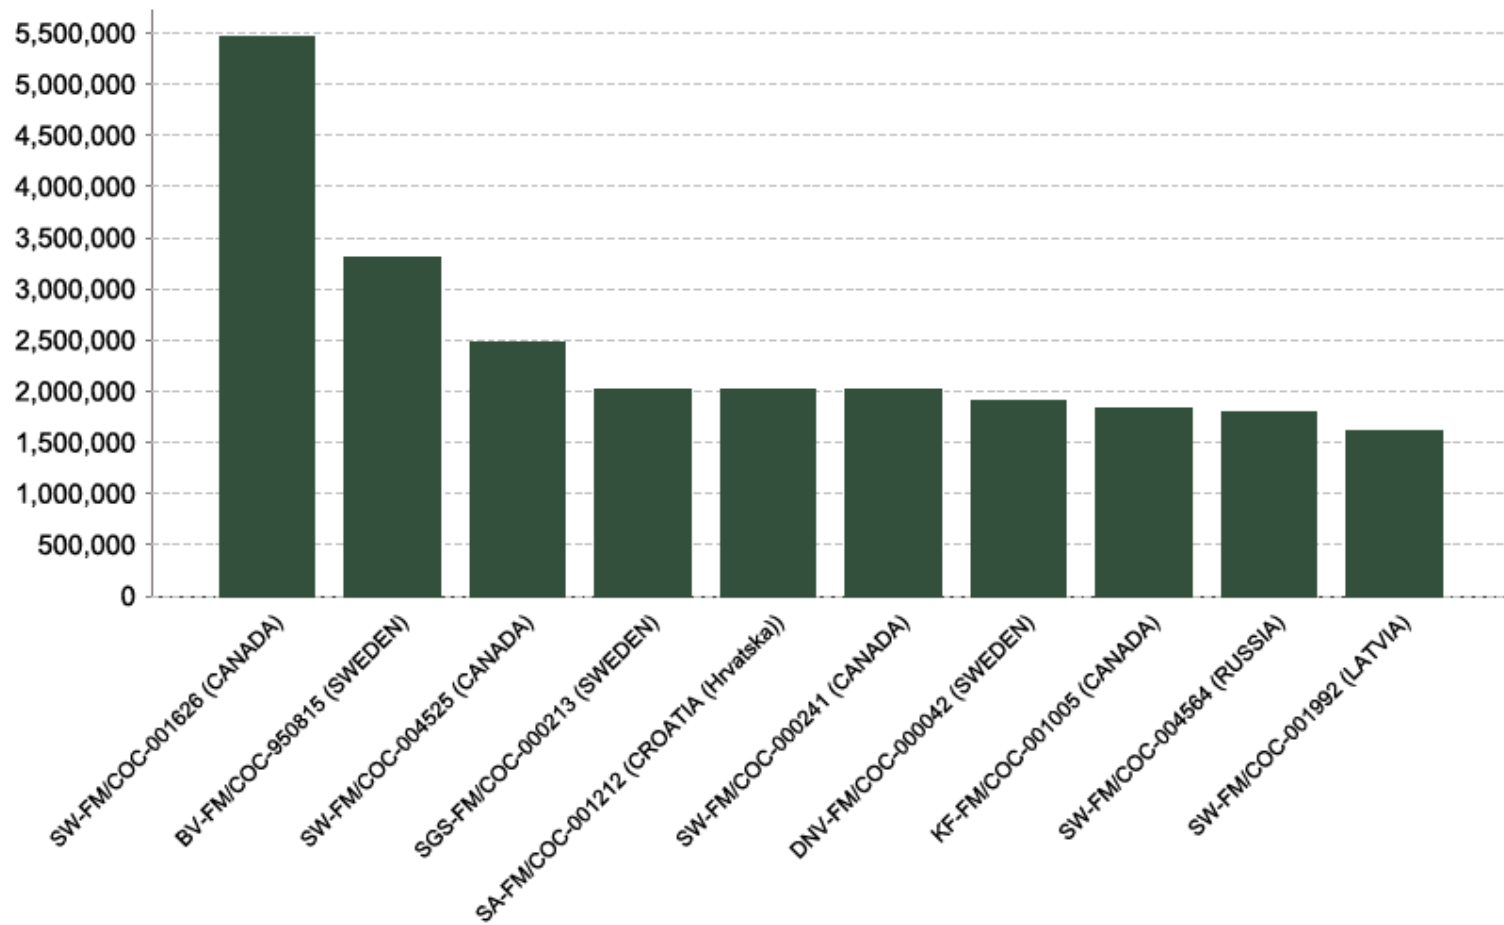

Ten largest FSC certificates