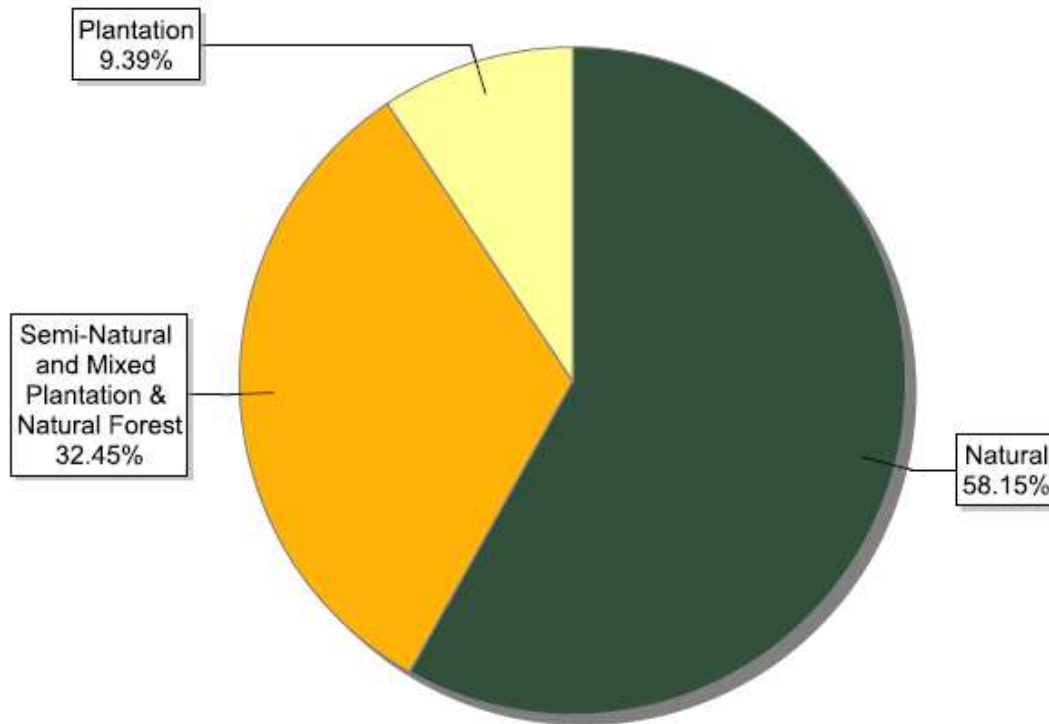

FSC certificates by forest type: global certified area

Information as of 17/05/2010	Forest area (million ha)
Natural	77.64
Plantation	12.54
Semi-Natural and Mixed Plantation & Natural Forest	43.34
Total	133.52