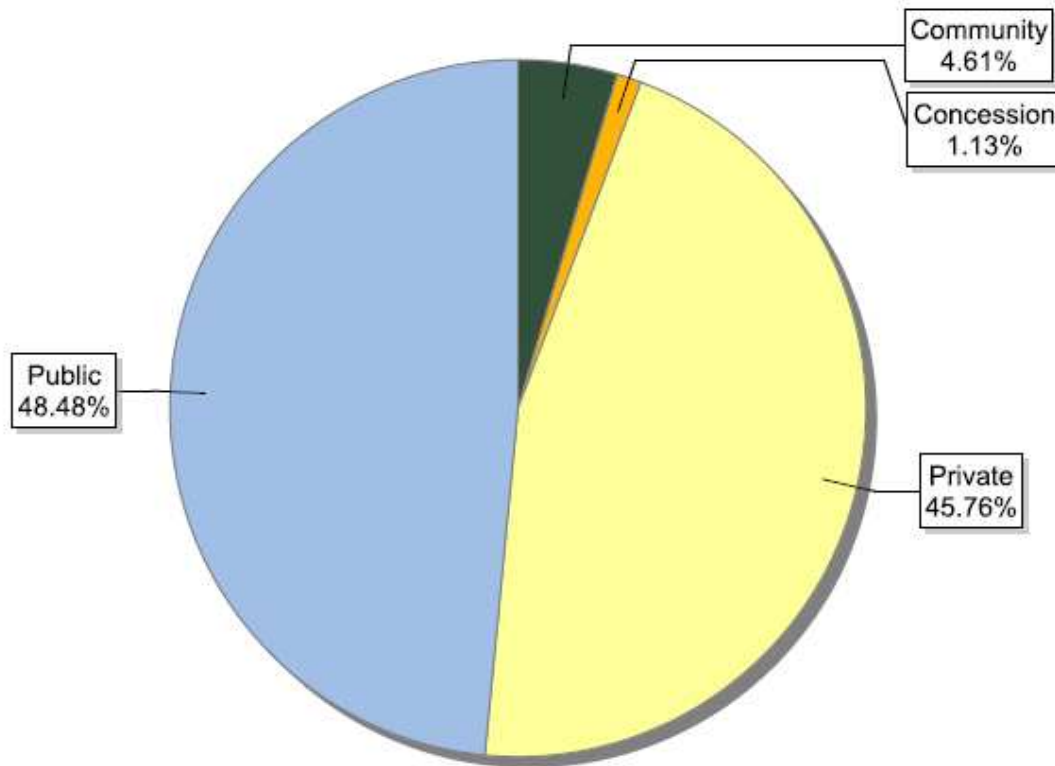

FSC certificates by tenure: global certified area

Information as of 17/05/2010	Forest area (million ha)
Community	6.16
Concession	1.52
Private	61.11
Public	64.73
Total	133.52