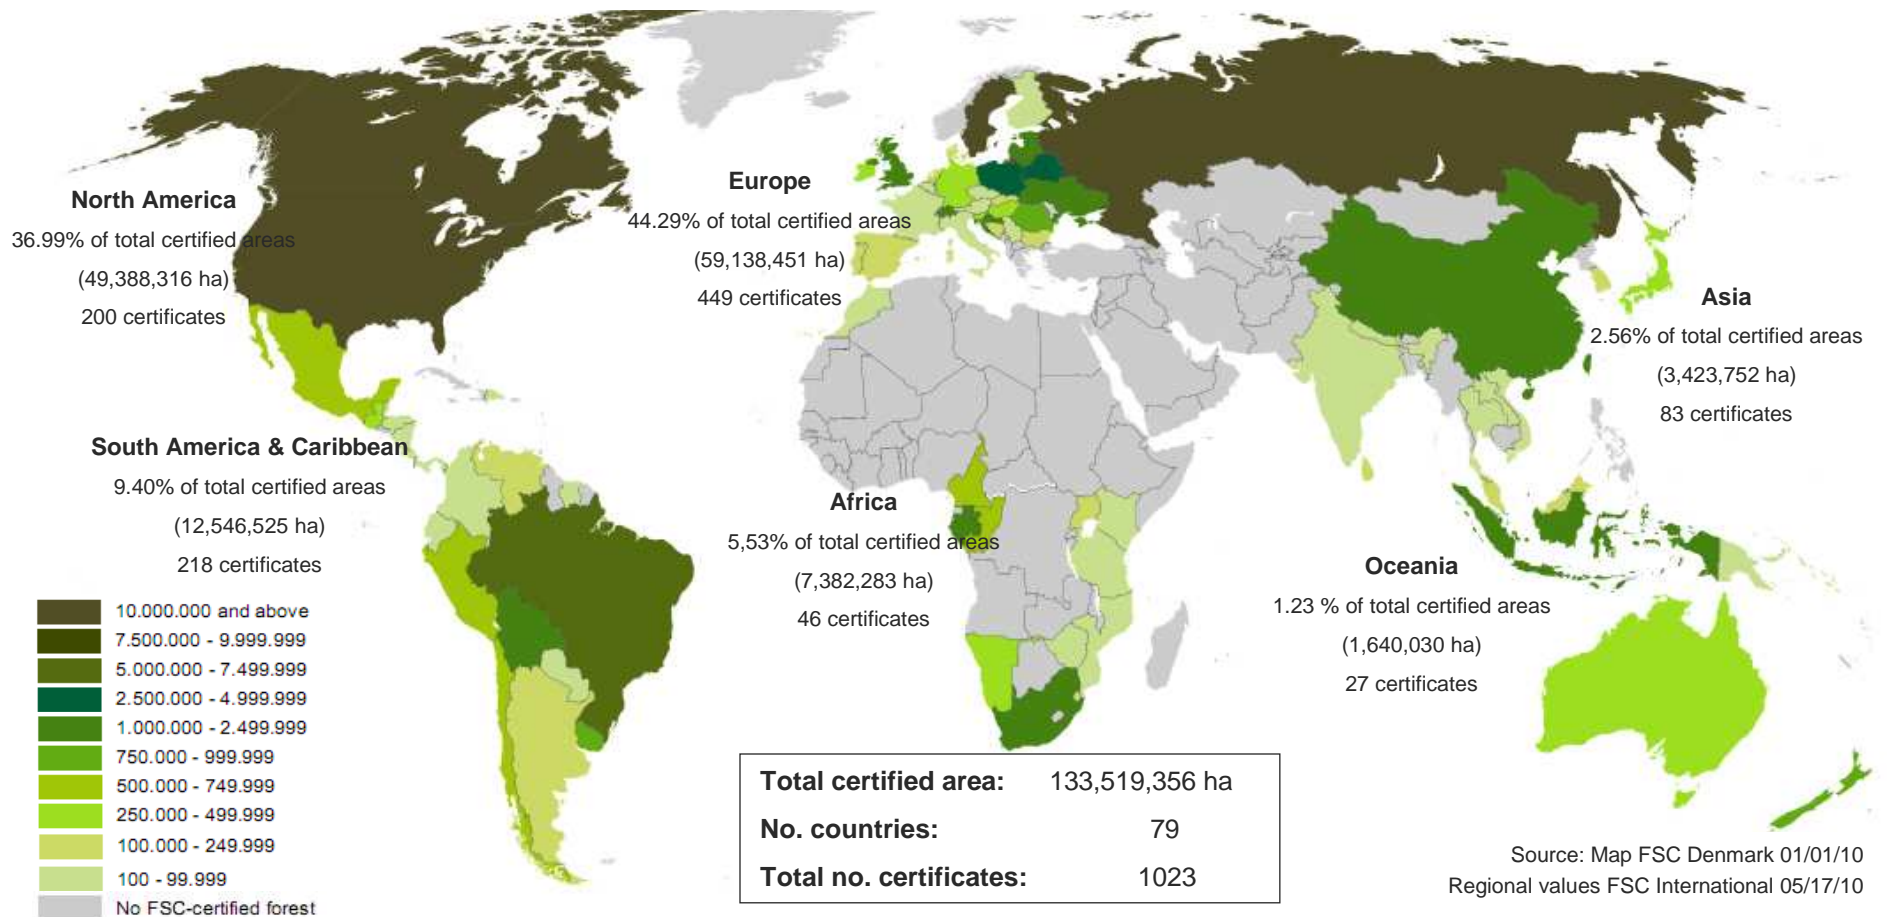

# Global FSC certificates: type and distribution

June 2010

Global FSC certified forest area: by region

**Global FSC certified forest area: by region**

Africa	Total area (ha)	No.
CAMEROON	705,064	5
CONGO, THE REPUBLIC OF	1,907,843	3
GABON	1,873,505	3
GHANA	1,778	1
KENYA	195	1
MOROCCO	20,270	1
MOZAMBIQUE	71,061	2
NAMIBIA	306,489	2
SOUTH AFRICA	2,134,982	19
SWAZILAND	117,450	3
TANZANIA, UNITED	20,799	2
UGANDA	222,847	4
<b>Grand total</b>	<b>7,382,283</b>	<b>46</b>

Information as of 17/05/2010

No. countries: 79

Total no. certificates: 1023

Total Area 133,519,356

Global FSC chain of custody certificates: by region

Africa	No.
CAMEROON	9
CONGO, THE REPUBLIC OF	2
COTE D'IVOIRE	1
EGYPT	1
GABON	10
GHANA	1
KENYA	3
MOROCCO	2
NAMIBIA	3
SOUTH AFRICA	87
SUDAN	1
SWAZILAND	3
TANZANIA, UNITED REPUBLIC OF	2
TUNISIA	3
<b>Grand total</b>	<b>128</b>

### Global FSC chain of custody certificates: by region

PERU	21
URUGUAY	32
VENEZUELA	2
Grand total	630

North America	No.
CANADA	948
MEXICO	23
PUERTO RICO	2
UNITED STATES	3695
Grand total	4668

Oceania	No.
AUSTRALIA	202
GUAM	1
NEW ZEALAND	126
Grand total	329

Information as of 17/05/2010  
No. countries: 99  
Total no. certificates: 17357