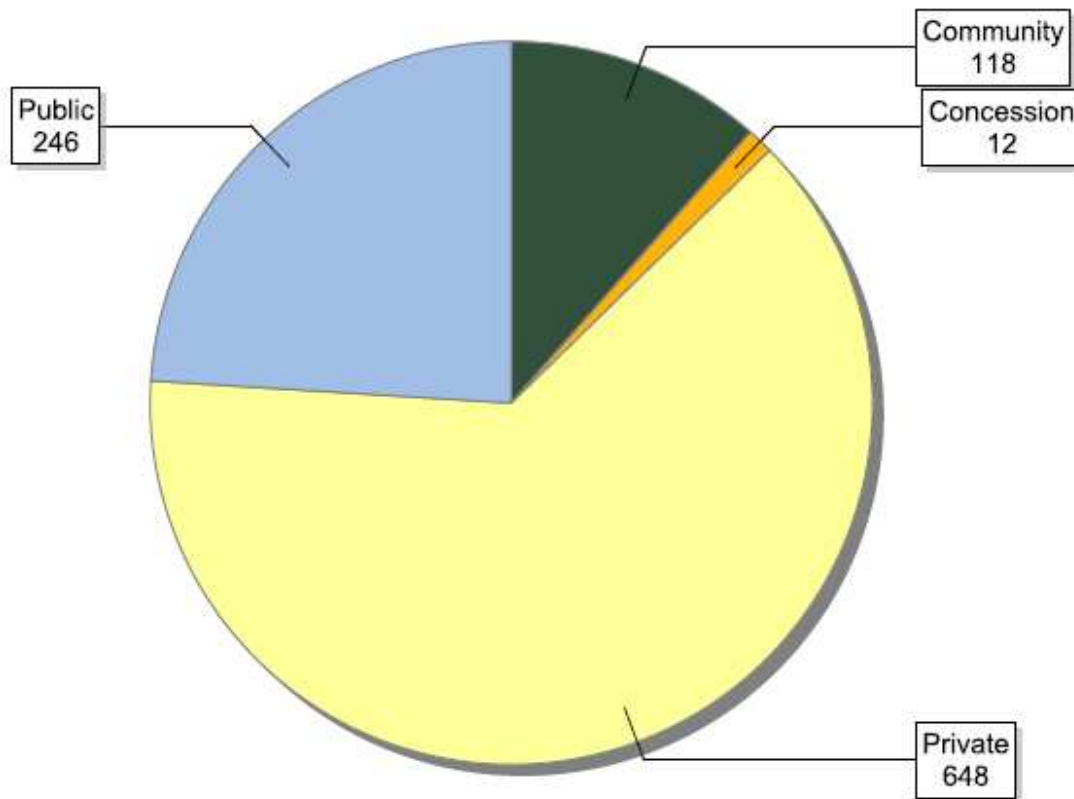

FSC certificates by tenure: number of certificates globally

Information as of 17/05/2010	Number of Certificates
Community	118
Concession	12
Private	648
Public	246
Total	1024