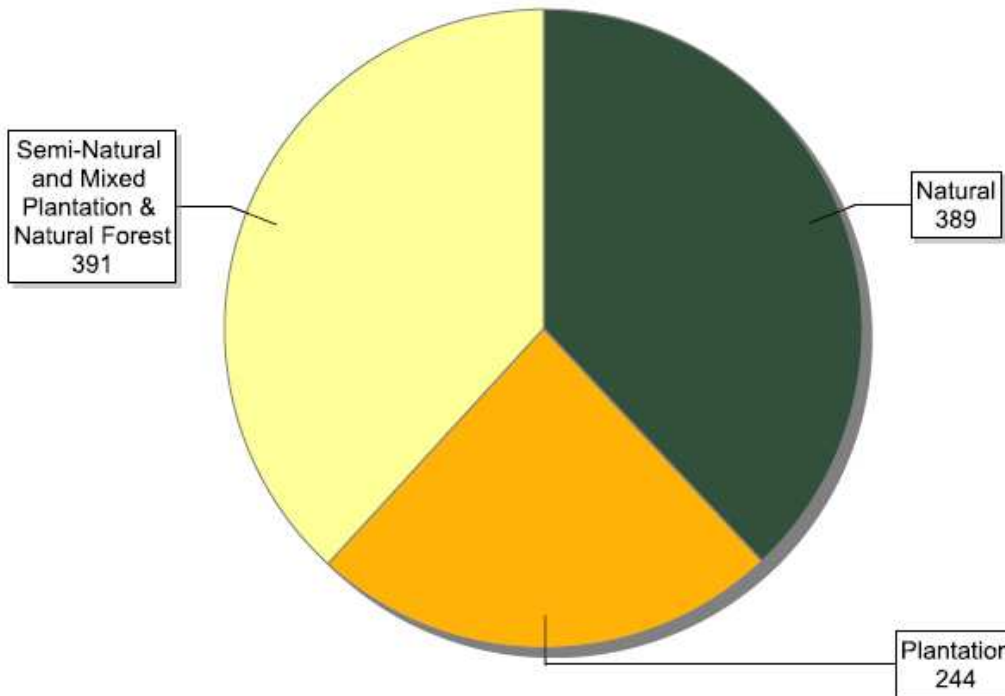

FSC certificates by forest type: number of certificates globally

Information as of 17/05/2010	Number of certificates
Natural	389
Plantation	244
Semi-Natural and Mixed Plantation & Natural Forest	391
Total	1024