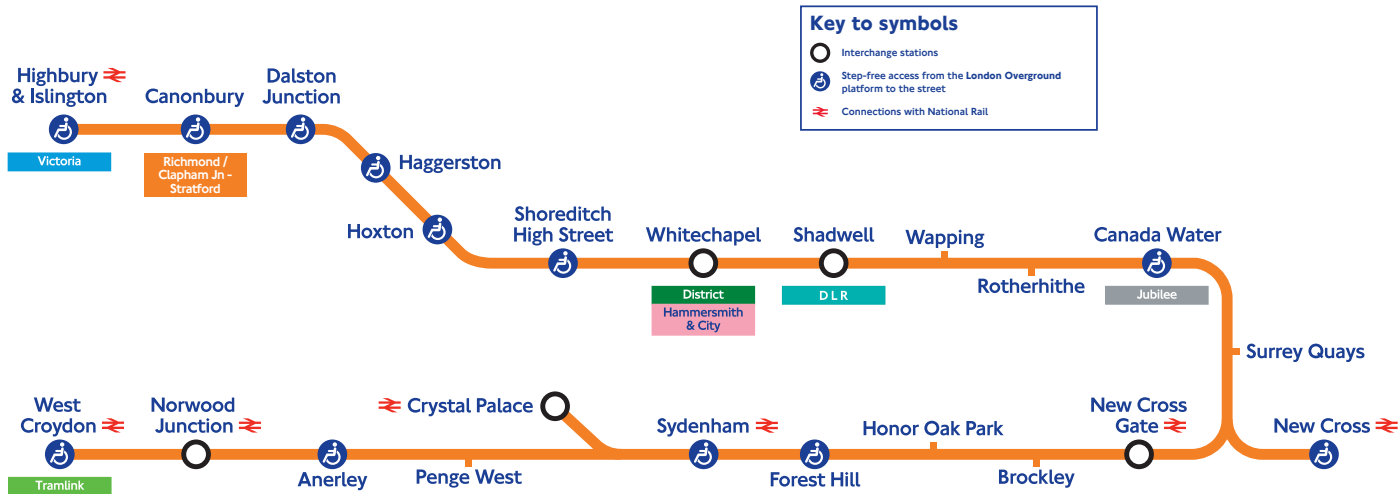

Highbury & Islington - West Croydon

Daytime frequencies at a glance

	Mondays to Saturdays (0645-2200)	Sundays (0900-1300)	Sundays (1300-2145)
Highbury & Islington - Dalston Junction	every 6-9 minutes	about every 15 minutes	every 7-8 minutes
Dalston Junction - Surrey Quays	every 5 minutes	about every 10 minutes	every 5 minutes
Surrey Quays - New Cross	every 15 minutes	every 15 minutes	every 15 minutes
Surrey Quays - Sydenham	every 5-10 minutes	every 15 minutes	every 5-10 minutes
Sydenham - Crystal Palace Sydenham - West Croydon	about every 15 minutes	every 30 minutes	every 15 minutes

Early morning and late evening trains run less frequently.

Please refer to tables on pages 3-11 for full timetable of services.

Southbound towards New Cross / Crystal Palace / West Croydon Mondays to Saturdays 4