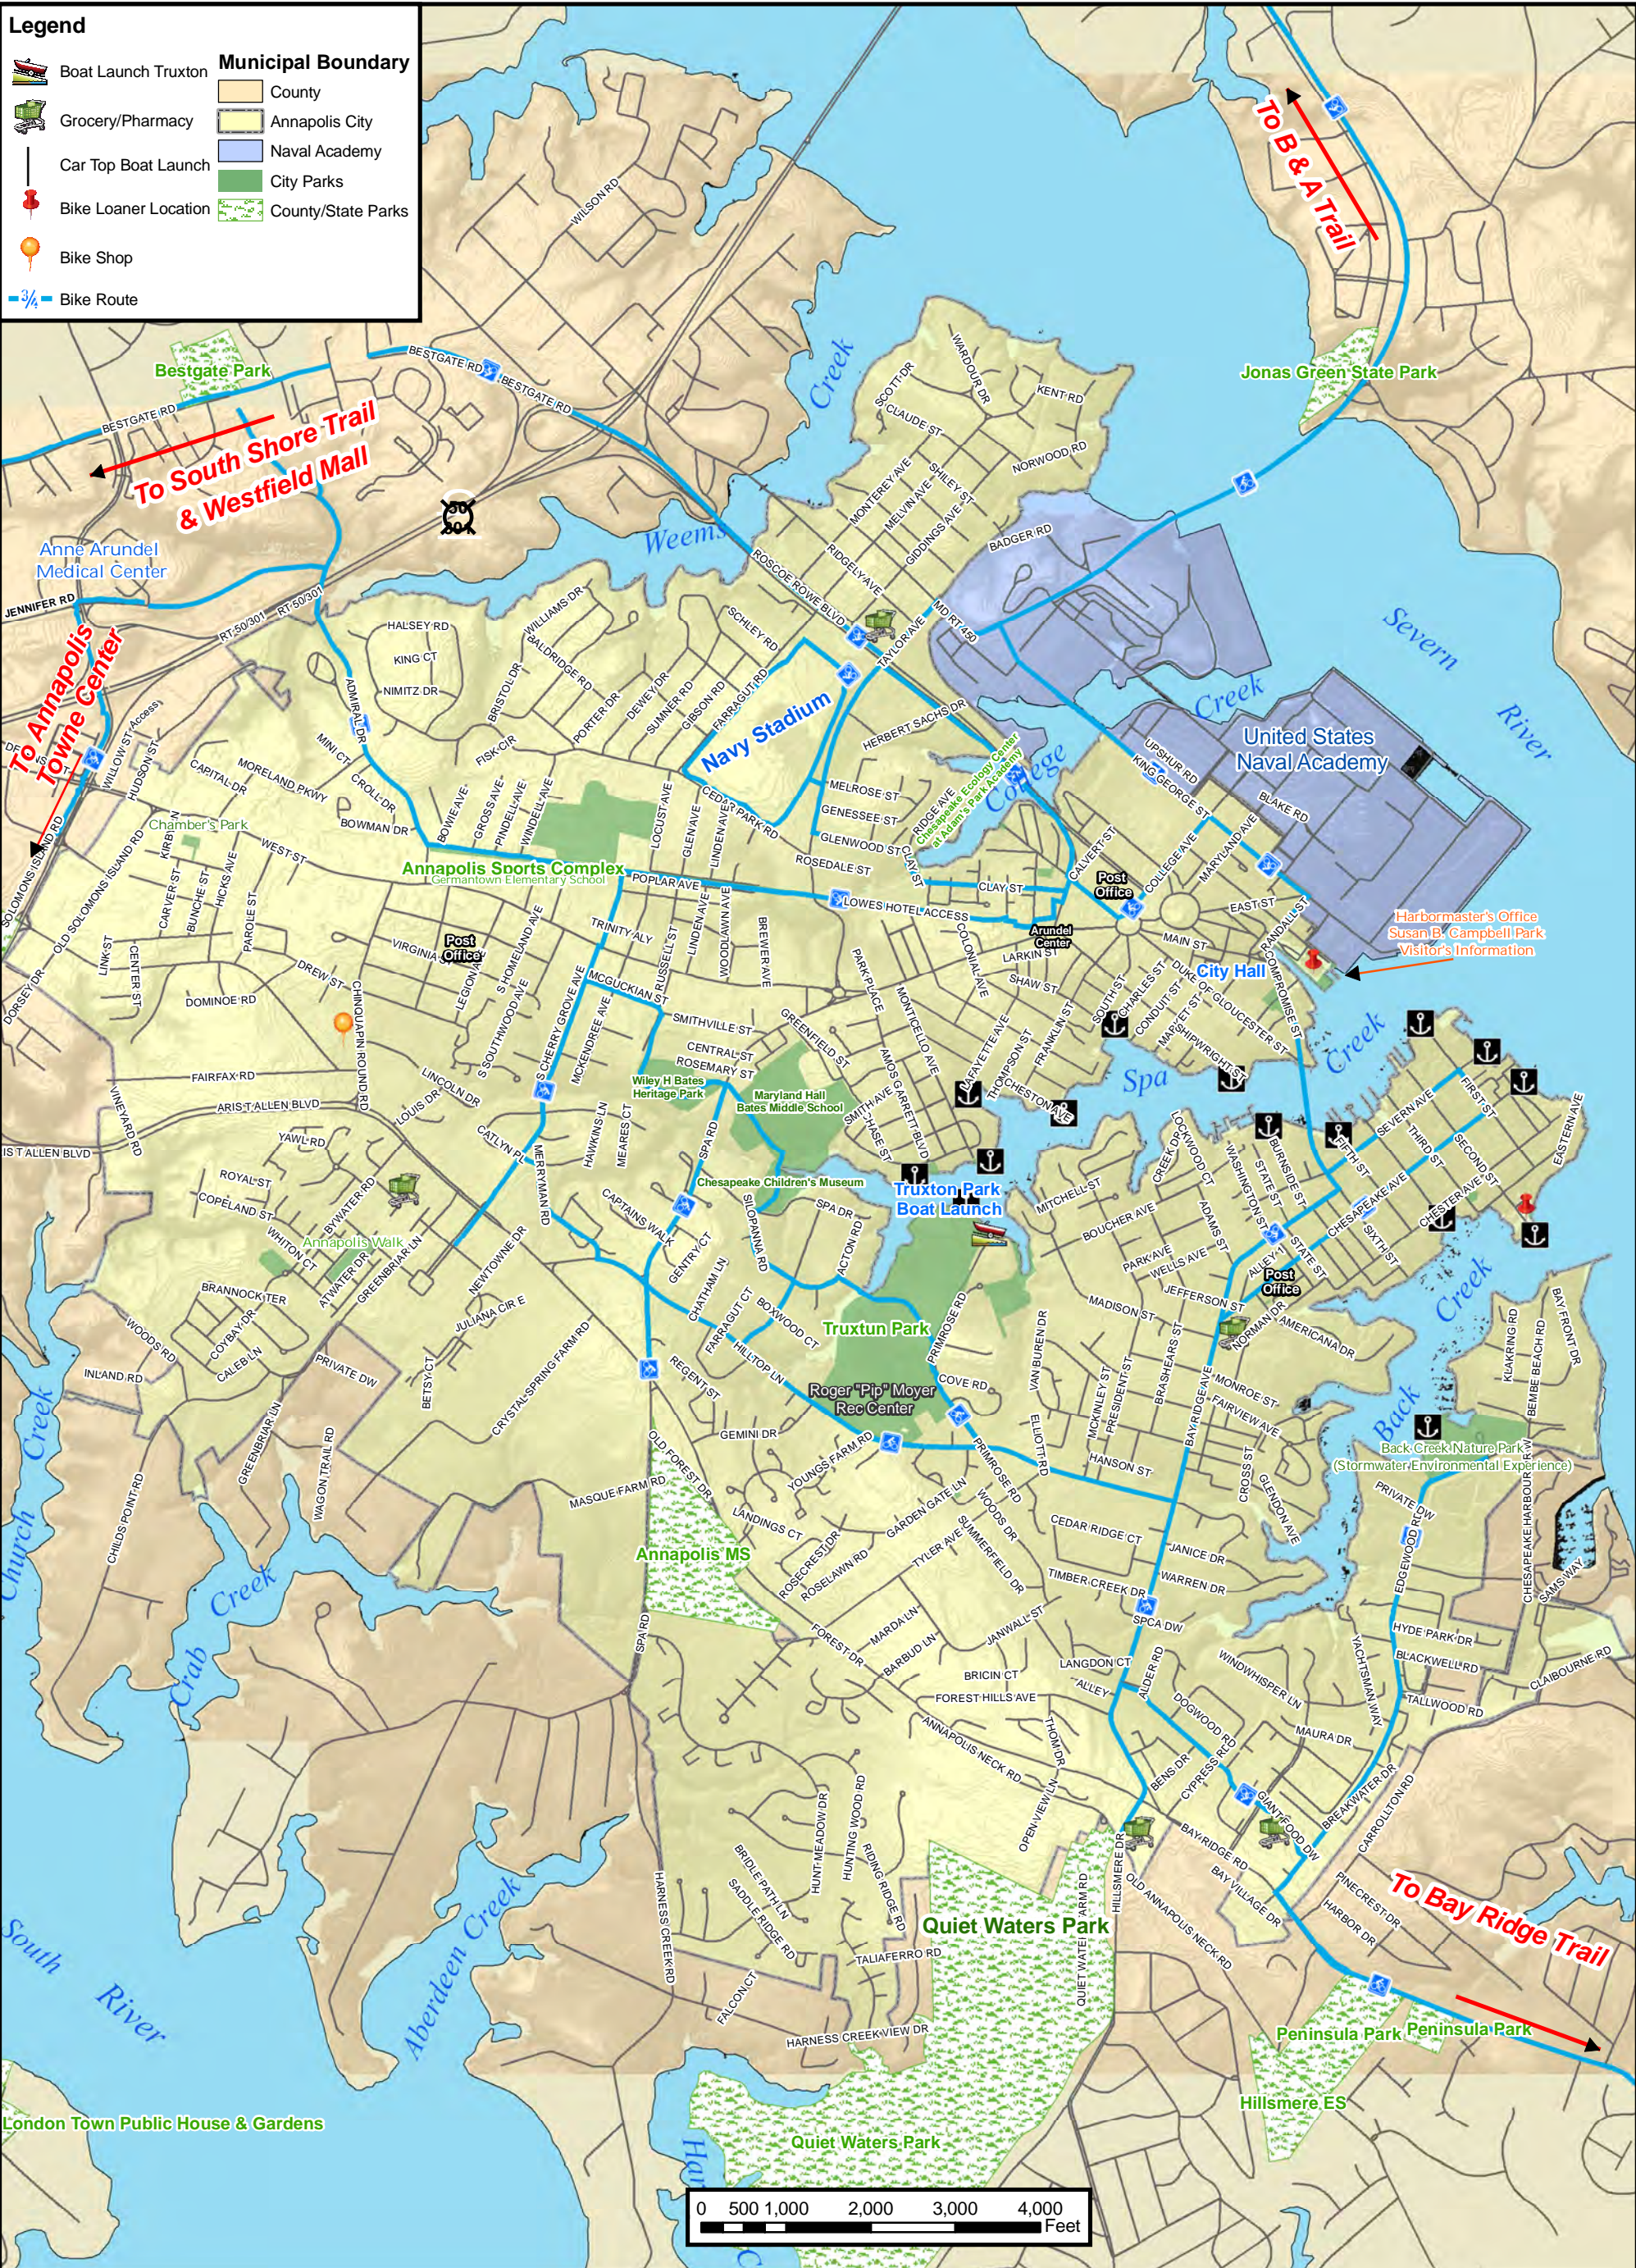

Legend

- Boat Launch Truxton
- Grocery/Pharmacy
- Car Top Boat Launch
- Bike Loaner Location
- Bike Shop
- Bike Route

Municipal Boundary

- County
- Annapolis City
- Naval Academy
- City Parks
- County/State Parks

<p>The Colonial Annapolis Maritime Trail</p>	<p>Map Created By: MIT GIS</p>	<p>Department Use: Mayor's Office</p>
<p>City of Annapolis MIT GIS</p>		

By acceptance of this map material, you agree as follows: This map material (the "material") is made available by Annapolis, Maryland (the "City") as a public service. The material is for reference purposes only, and the City makes no representations, warranties, or guarantees of the accuracy of the material. THE CITY MAKES NO AND DISCLAIMS ALL EXPRESS AND IMPLIED WARRANTIES RELATING TO THE MATERIAL, INCLUDING WARRANTIES OF MERCHANTABILITY, INTEGRATION, TITLE, AND FITNESS FOR A PARTICULAR PURPOSE. You release the City, its agents, servants, and employees, from any and all liability related to the material or any of it, including its accuracy, availability, use, and misuse. In no event shall the City be liable for any direct, indirect, incidental, consequential, or other damages, including savings, profits, fees, costs, loss of data, or business interruption, related in any way to the material or any of it, including its accuracy, availability, use, and misuse. The material is in the public domain and may be copied without permission. Citation to the source is requested. Any errors or omissions in the material should be reported to the City of Annapolis Management of Information Technology.