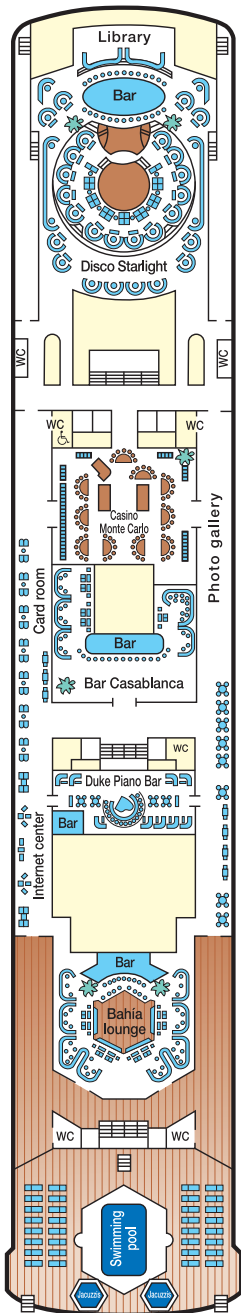

♥ Double bed (convertible into two single beds).

♥ Double bed (convertible into two single beds).
Max. occupancy 4 pax with two single upper bunk.

△ Double bed (convertible into two single beds).
With single upper bunk.

♿ Handicapped cabins.

DOLPHIN

CARIBE

BAJA

ALOHA

Ocean Dream

A

Suite deluxe
with balcony

C

Outside
Superior

D

Outside
Superior

E

Outside
Superior

F

Outside

H

inside
Superior

I

inside
Superior

J

inside
Superior

K

inside