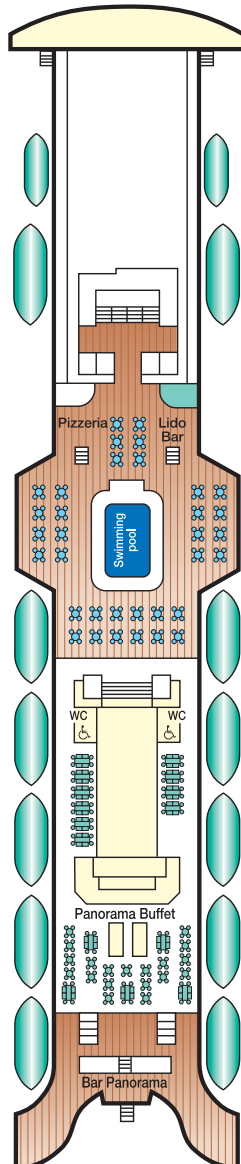

Ocean Dream

A

Suite deluxe
with balcony

C

Outside
Superior

D

Outside
Superior

E

Outside
Superior

F

Outside

H

inside
Superior

I

inside
Superior

J

inside
Superior

K

inside

PROMENADE

LIDO

VERANDAH

SUN