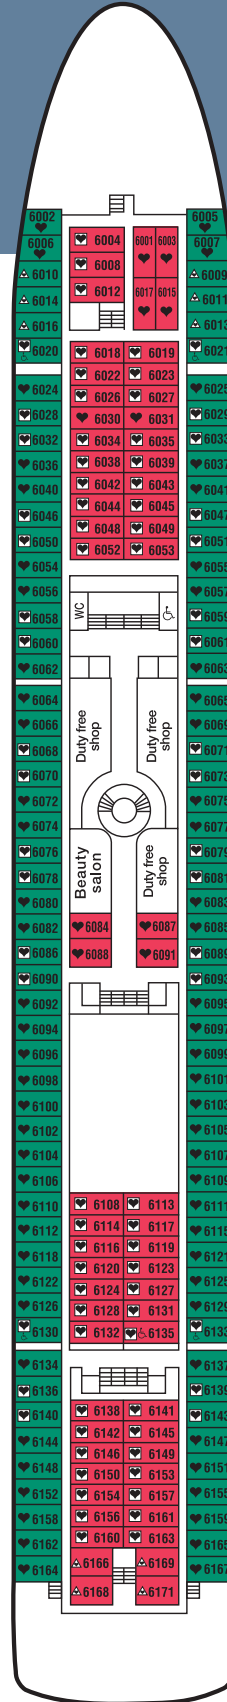

♥ Double bed (convertible into two single beds).

♥ Double bed (convertible into two single beds).
Max. occupancy 4 pax with two single upper bunk.

△ Double bed (convertible into two single beds).
With single upper bunk.

♿ Handicapped cabins.

DOLPHIN

CARIBE

BAJA

ALOHA

Ocean Dream

A

Suite deluxe
with balcony

C

Outside
Superior

D

Outside
Superior

E

Outside
Superior

F

Outside

H

inside
Superior

I

inside
Superior

J

inside
Superior

K

inside