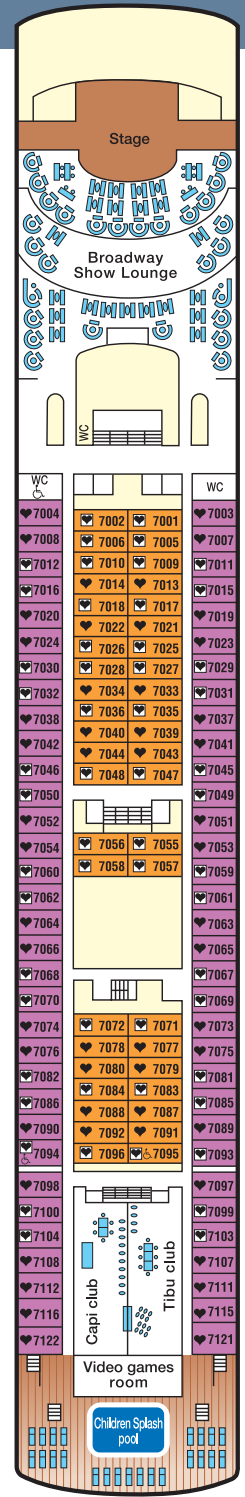

♥ Double bed (convertible into two single beds).

♥ Double bed (convertible into two single beds).
Max. occupancy 4 pax with two single upper bunk.

△ Double bed (convertible into two single beds).
With single upper bunk.

♿ Handicapped cabins.

DOLPHIN

CARIBE

BAJA

ALOHA

Ocean Dream

A

Suite deluxe
with balcony

C

Outside
Superior

D

Outside
Superior

E

Outside
Superior

F

Outside

H

inside
Superior

I

inside
Superior

J

inside
Superior

K

inside