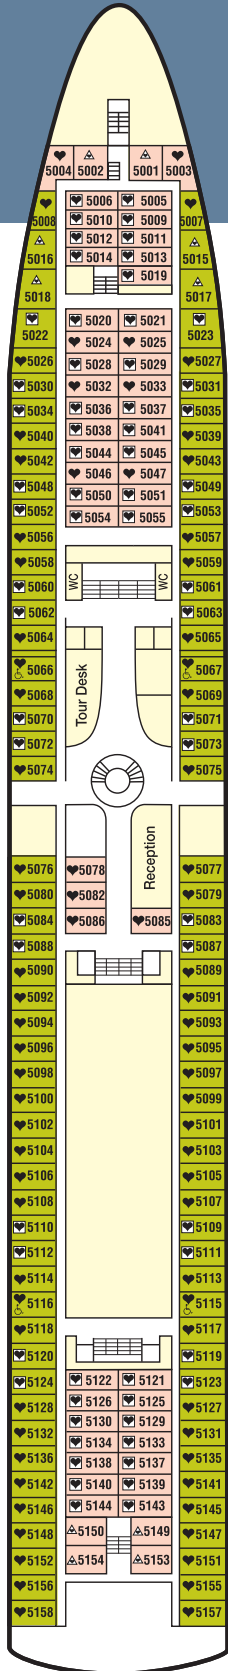

♥ Double bed (convertible into two single beds).

♥ Double bed (convertible into two single beds).
Max. occupancy 4 pax with two single upper bunk.

△ Double bed (convertible into two single beds).
With single upper bunk.

♿ Handicapped cabins.

DOLPHIN

CARIBE

BAJA

ALOHA

Ocean Dream

A

Suite deluxe
with balcony

C

Outside
Superior

D

Outside
Superior

E

Outside
Superior

F

Outside

H

inside
Superior

I

inside
Superior

J

inside
Superior

K

inside