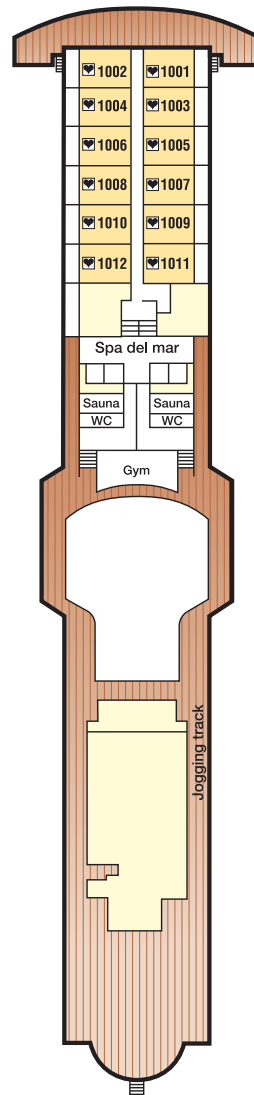

Ocean Dream

A

Suite deluxe
with balcony

C

Outside
Superior

D

Outside
Superior

E

Outside
Superior

F

Outside

H

inside
Superior

I

inside
Superior

J

inside
Superior

K

inside

PROMENADE

LIDO

VERANDAH

SUN