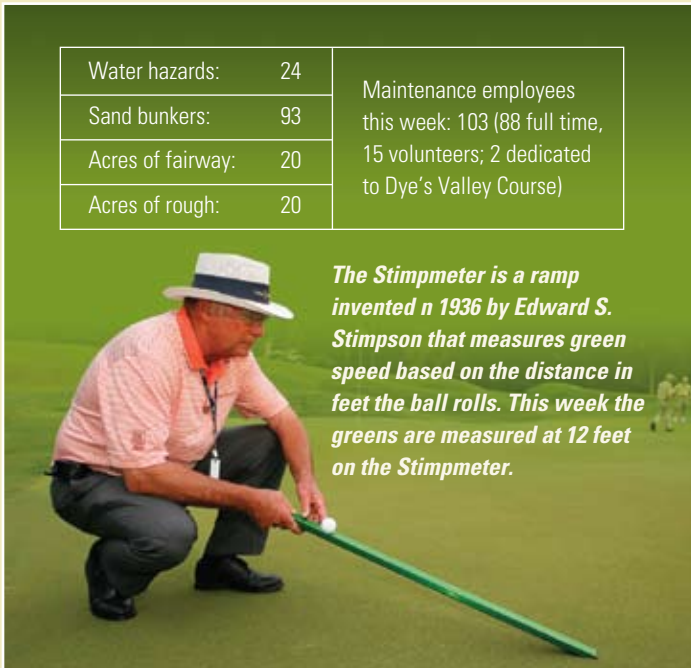

Rules Official Robby Ware (left) watches as a TPC Sawgrass maintenance worker cuts a hole just prior to the beginning of the first round.

The crew is up early to make sure the greens offer smooth and even putting surfaces.

Course maintenance staff rakes bunkers (top) and mows greens and fairways (above, left), while Rules Official Tony Wallin pulls out the spray paint to mark the drop area on No. 17.

Water hazards:	24	Maintenance employees this week: 103 (88 full time, 15 volunteers; 2 dedicated to Dye's Valley Course)
Sand bunkers:	93	
Acres of fairway:	20	
Acres of rough:	20	