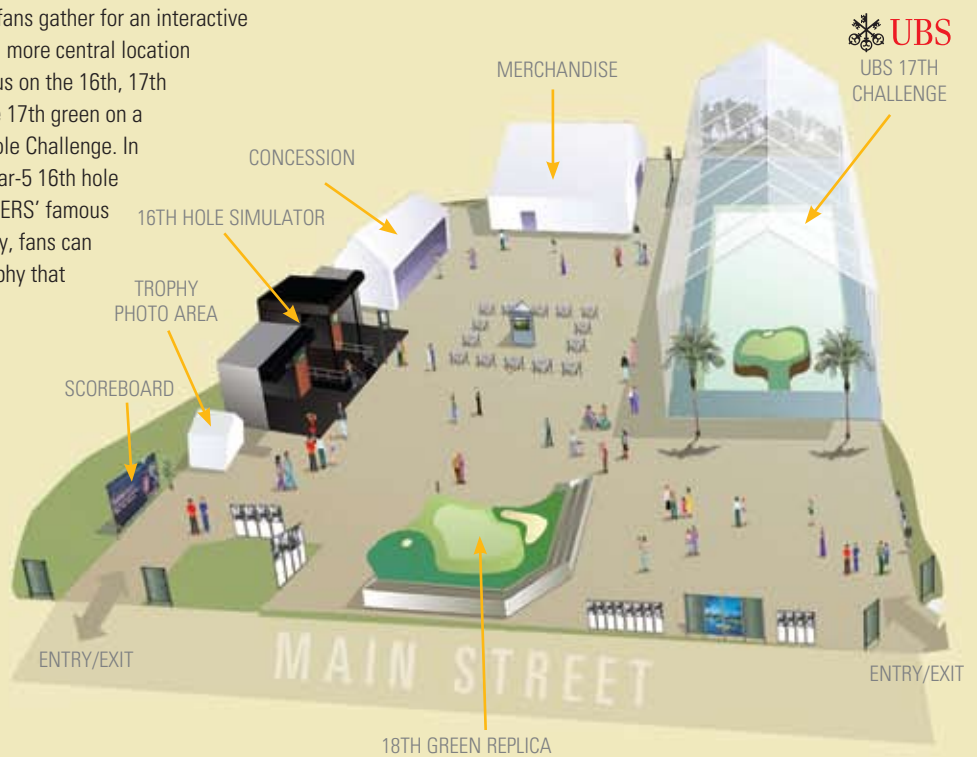

World Golf Hall of Fame Features Nicklaus Exhibit

Through December 2008, guests can revel in the stories behind Jack Nicklaus, one of golf's most treasured legends and the 2008 recipient of the PGA TOUR's Lifetime Achievement Award, at the World Golf Hall of Fame. Just a short drive from TPC Sawgrass, the Hall's feature exhibit, "Jack Nicklaus: Golf's Golden Champion," is the latest member-focused exhibition and spotlights Nicklaus' extensive career and life through a comprehensive collection of personal and professional memorabilia, photographs and video. The exhibition was created in collaboration with the Jack Nicklaus Museum and The Ohio State University in addition to support from Jack and Barbara Nicklaus and the Nicklaus Companies.

Guests to THE PLAYERS can also get a taste of the World Golf Hall of Fame in the tournament's Welcome Pavilion, located near the tournament entrance. The pavilion illustrates the