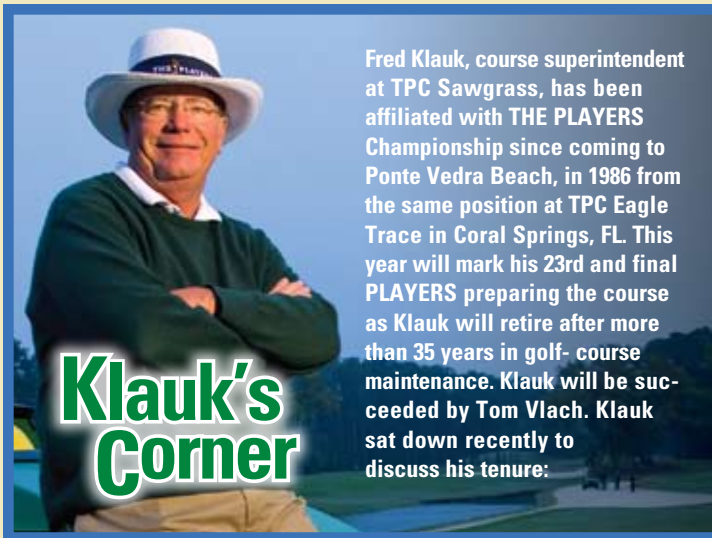

PGATOUR.COM/THEPLAYERS

Klauk's Corner

Fred Klauk, course superintendent at TPC Sawgrass, has been affiliated with THE PLAYERS Championship since coming to Ponte Vedra Beach, in 1986 from the same position at TPC Eagle Trace in Coral Springs, FL. This year will mark his 23rd and final PLAYERS preparing the course as Klauk will retire after more than 35 years in golf-course maintenance. Klauk will be succeeded by Tom Vlach. Klauk sat down recently to discuss his tenure: