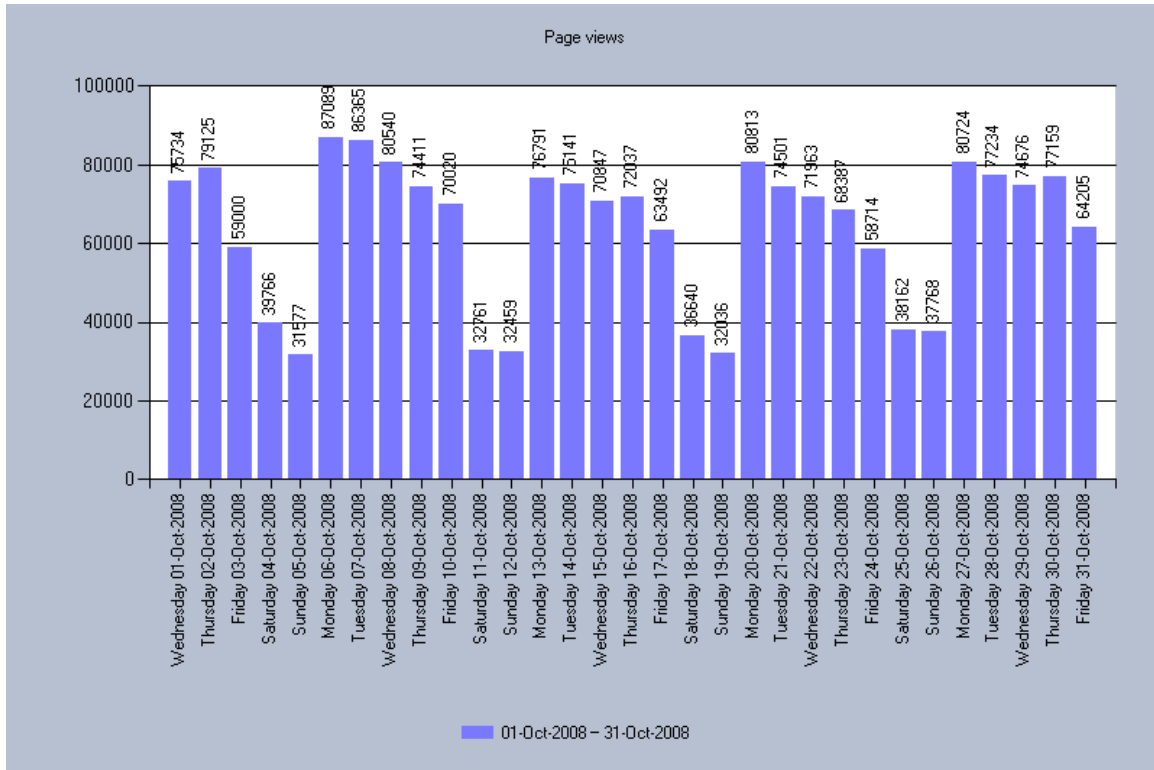

Tuesday 28-Oct-2008	77,234	15,153	12,199	3,131	9,068
Wednesday 29-Oct-2008	74,676	14,120	11,466	2,812	8,654
Thursday 30-Oct-2008	77,159	14,016	11,365	2,758	8,607
Friday 31-Oct-2008	64,205	11,500	9,471	2,507	6,964
Total	1,980,137	386,217	167,958	84,899	83,059

Busiest days and hours in terms of page views	
The busiest hour on average	14:00 - 14:59, (5,961 page views)
The busiest weekday on average	Monday, (81,354 page views)
The busiest day	06-Oct-2008, (87,089 page views)
The busiest hour	14:00 - 14:59 06-Oct-2008, (9,267 page views)

Page views per user session			
Number of page views per user session	Number of user sessions	% of total	Accumulated %
1 page view	151,619	39.26%	39.26%
2 page views	55,509	14.37%	53.63%
3 page views	40,673	10.53%	64.16%
4 page views	27,885	7.22%	71.38%
5 page views	21,323	5.52%	76.90%
6 page views	15,351	3.97%	80.87%
7 page views	12,239	3.17%	84.04%
8 page views	9,210	2.38%	86.43%
9 page views	7,918	2.05%	88.48%
10 or more page views	44,499	11.52%	100.00%

Average duration of user sessions