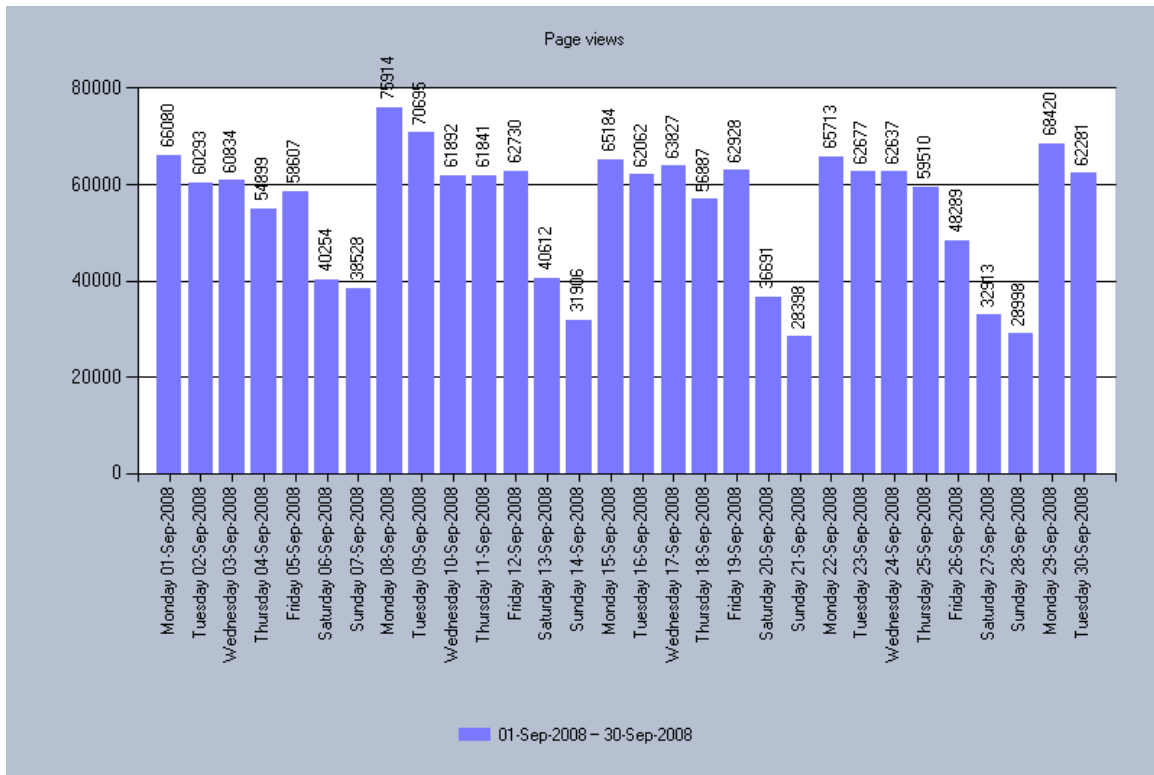

Sunday 28-Sep-2008	28,998	6,804	6,122	2,135	3,987
Monday 29-Sep-2008	68,420	15,548	12,277	2,866	9,411
Tuesday 30-Sep-2008	62,281	14,679	11,698	2,642	9,056
Total	1,652,500	395,279	165,890	82,009	83,881

Busiest days and hours in terms of page views	
The busiest hour on average	11:00 - 11:59, (5,102 page views)
The busiest weekday on average	Monday, (68,262 page views)
The busiest day	08-Sep-2008, (75,914 page views)
The busiest hour	11:00 - 11:59 01-Sep-2008, (7,334 page views)

Page views per user session			
Number of page views per user session	Number of user sessions	% of total	Accumulated %
1 page view	168,567	42.64%	42.64%
2 page views	56,131	14.20%	56.84%
3 page views	40,355	10.21%	67.05%
4 page views	27,217	6.89%	73.94%
5 page views	20,161	5.10%	79.04%
6 page views	14,725	3.73%	82.76%
7 page views	11,630	2.94%	85.71%
8 page views	8,705	2.20%	87.91%
9 page views	7,096	1.80%	89.70%
10 or more page views	40,699	10.30%	100.00%

Average duration of user sessions