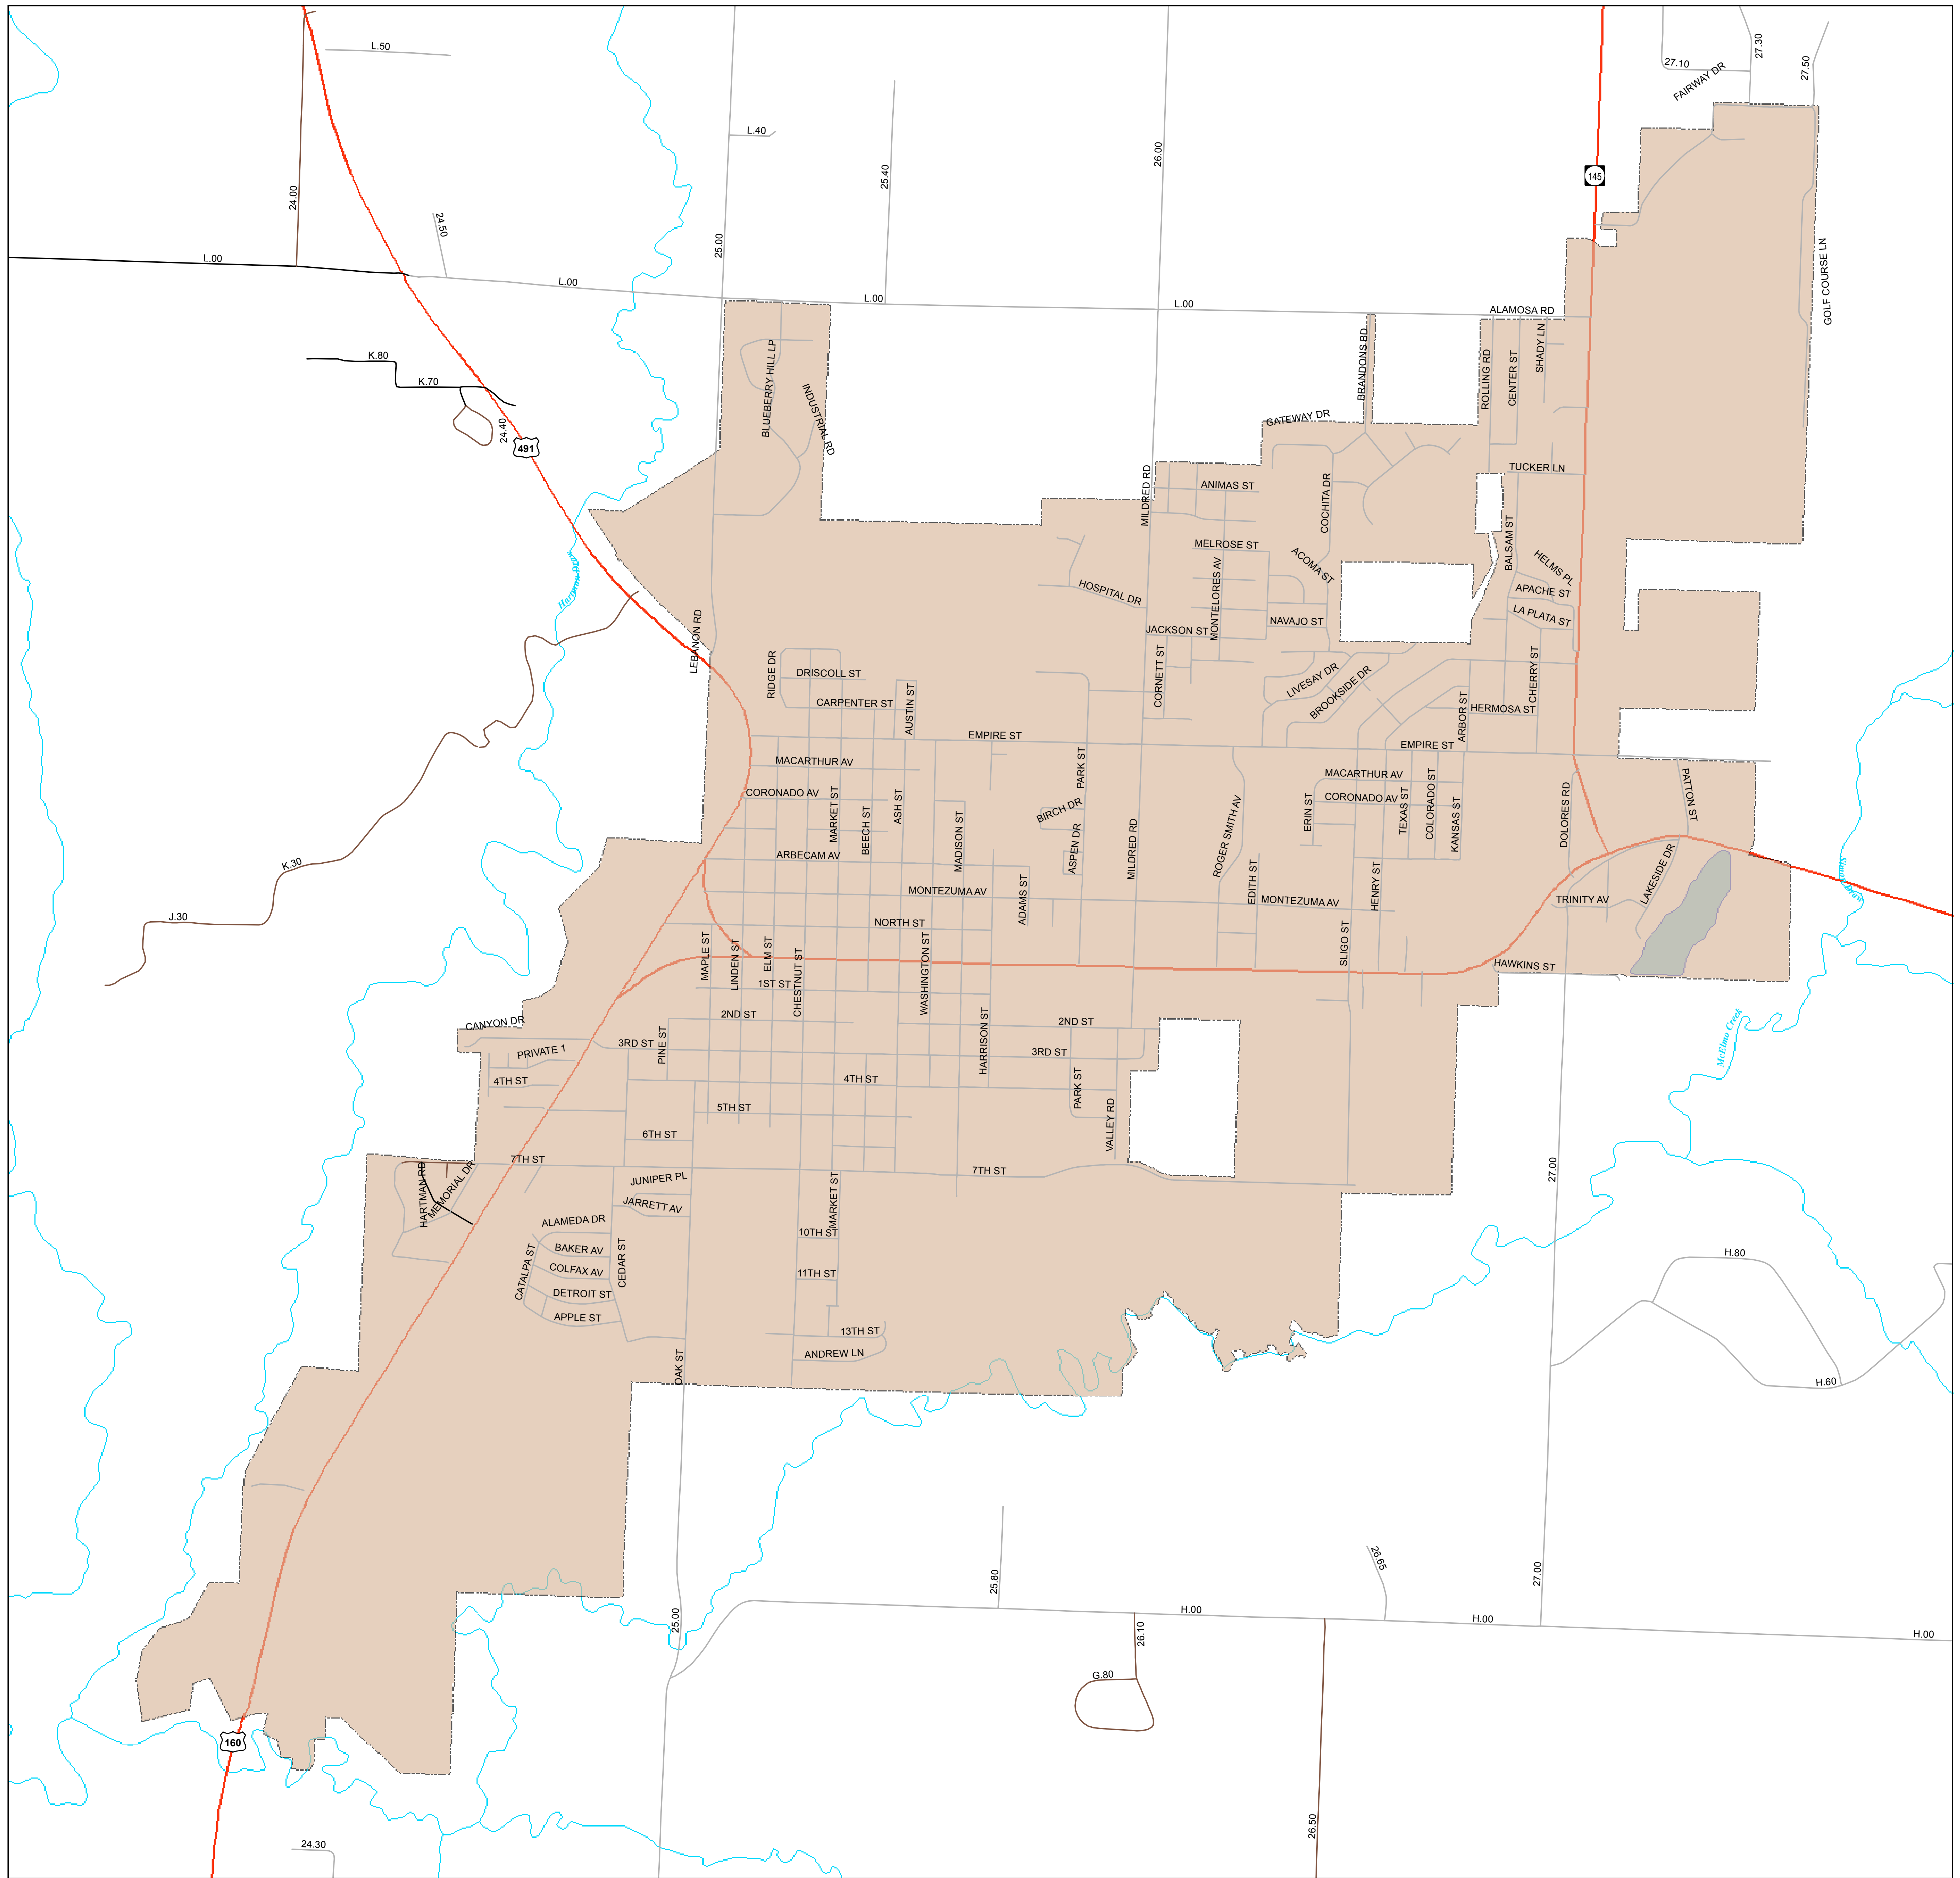

Cortez Montezuma

Legend			
Highways	Railroads	Lakes	Wilderness Area/Wildlife Area
Paved	Rivers/Streams	Public Lands - Bureau of Land Management	National Parks
Bladed	City Limits (various colors)	State Lands	Indian Reservations
Gravel	County Lines	Forests and Parks	Military Bases
Congested	Cemetery		

The information contained in this map is based on the most currently available data and has been checked for accuracy. CDOT does not guarantee the accuracy of any information presented, is not liable in any respect for any errors or omissions, and is not responsible for determining "fitness for use".