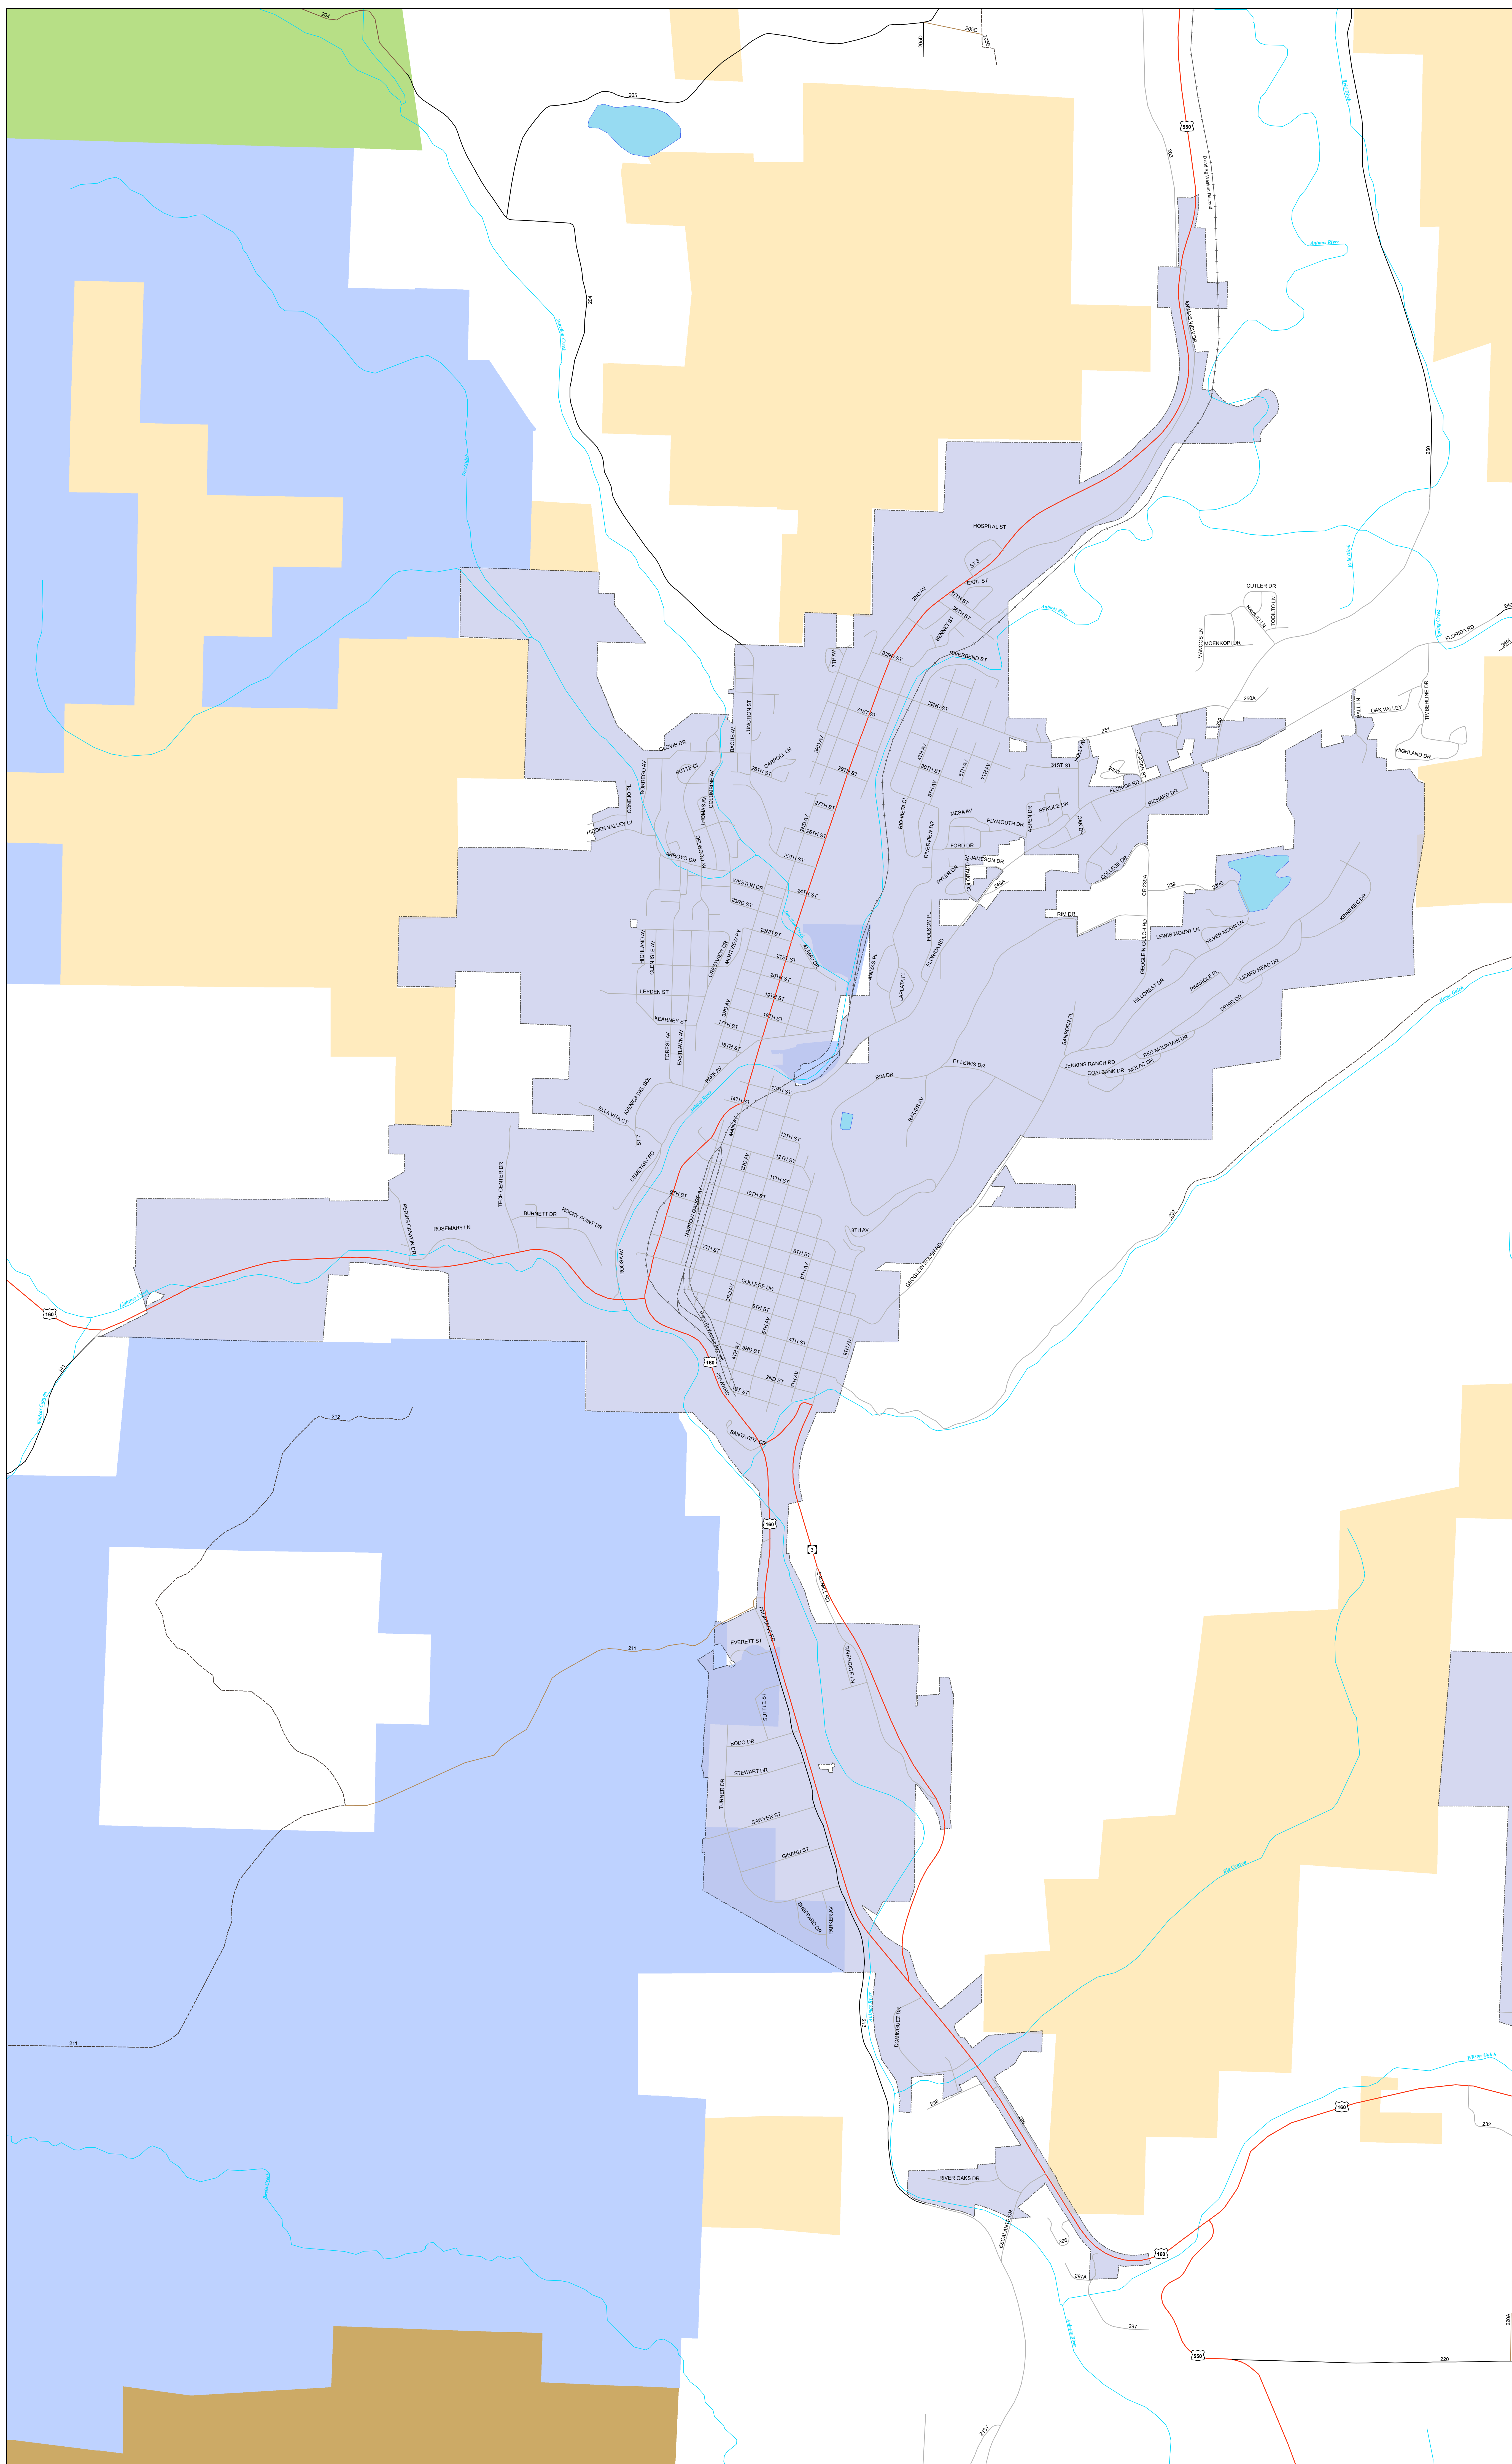

# Durango La Plata

Legend			
Highways	Railroads	Lakes	Wilderness Area/Wildlife Area
Paved	Rivers/Streams	Public Lands - Bureau of Land Management	National Parks
Bladed	City Limits (various colors)	State Lands	Indian Reservations
Gravel	County Lines	Forests and Parks	Military Bases
Congested	Cemetery		

The information contained in this map is based on the most currently available data and has been checked for accuracy. CDOT does not guarantee the accuracy of any information presented, is not liable in any respect for any errors or omissions, and is not responsible for determining "fitness for use".