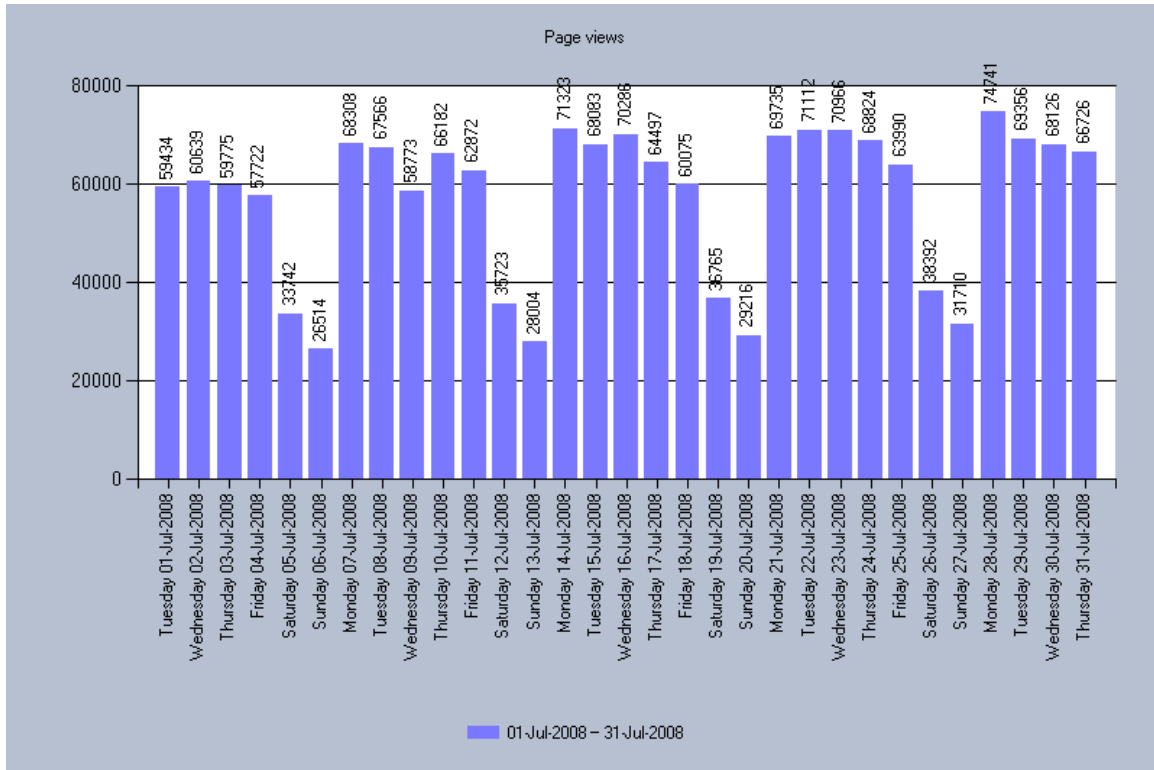

Monday 28-Jul-2008	74,741	16,604	13,453	2,966	10,487
Tuesday 29-Jul-2008	69,356	15,616	12,466	2,661	9,805
Wednesday 30-Jul-2008	68,126	15,563	12,397	2,752	9,645
Thursday 31-Jul-2008	66,726	14,469	11,612	2,460	9,152
Total	1,779,177	410,403	161,728	74,929	86,799

Busiest days and hours in terms of page views	
The busiest hour on average	11:00 - 11:59, (5,370 page views)
The busiest weekday on average	Monday, (71,027 page views)
The busiest day	28-Jul-2008, (74,741 page views)
The busiest hour	11:00 - 11:59 22-Jul-2008, (7,294 page views)

Page views per user session			
Number of page views per user session	Number of user sessions	% of total	Accumulated %
1 page view	197,668	48.16%	48.16%
2 page views	56,858	13.85%	62.02%
3 page views	39,875	9.72%	71.73%
4 page views	24,919	6.07%	77.80%
5 page views	18,977	4.62%	82.43%
6 page views	13,288	3.24%	85.67%
7 page views	10,379	2.53%	88.19%
8 page views	7,724	1.88%	90.08%
9 page views	6,377	1.55%	91.63%
10 or more page views	34,350	8.37%	100.00%

Average duration of user sessions