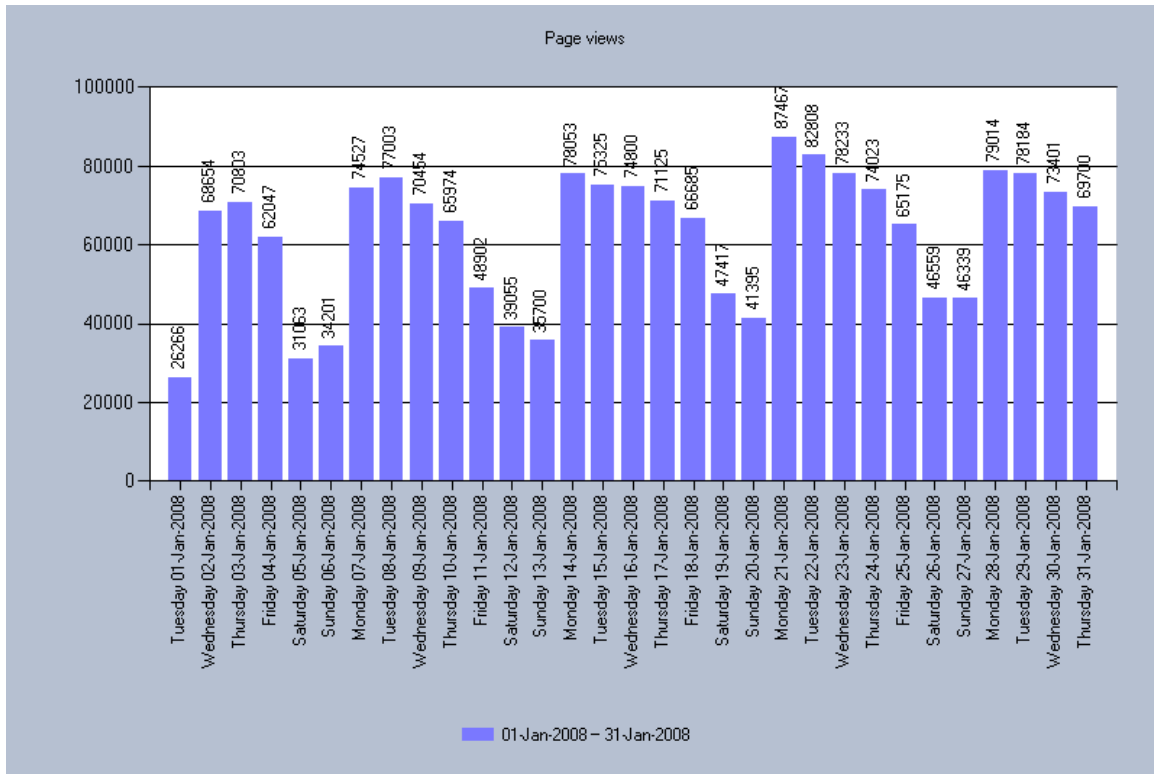

## Monthly report for last month

Report run: **Monthly report for last month**  
Site: **www.leeds.gov.uk**  
The report includes: **1 period**  
Report period : **01-Jan-2008 — 31-Jan-2008**  
Period filterdefinition  
**No filter**  
Reporting date and time: **01-Feb-2008 08:58**

### Basic traffic statistics

**Basic statistics included:** Page views, User sessions, New unique users, Returning users, Unique users

**Graphs included:** Page views

**Additional statistics included:** Busiest days and hours in terms of page views, Number of user sessions per unique user, Page views per user session, Average duration of user sessions, Time spent on site, Average duration of user sessions

#### Busiest days and hours in terms of page views

|                                |   |
|--------------------------------|---|
| The busiest hour on average    | 14:00 - 14:59, (5,796 page views)             |
| The busiest weekday on average | Monday, (79,765 page views)                   |
| The busiest day                | 21-Jan-2008, (87,467 page views)              |
| The busiest hour               | 14:00 - 14:59 21-Jan-2008, (8,647 page views) |