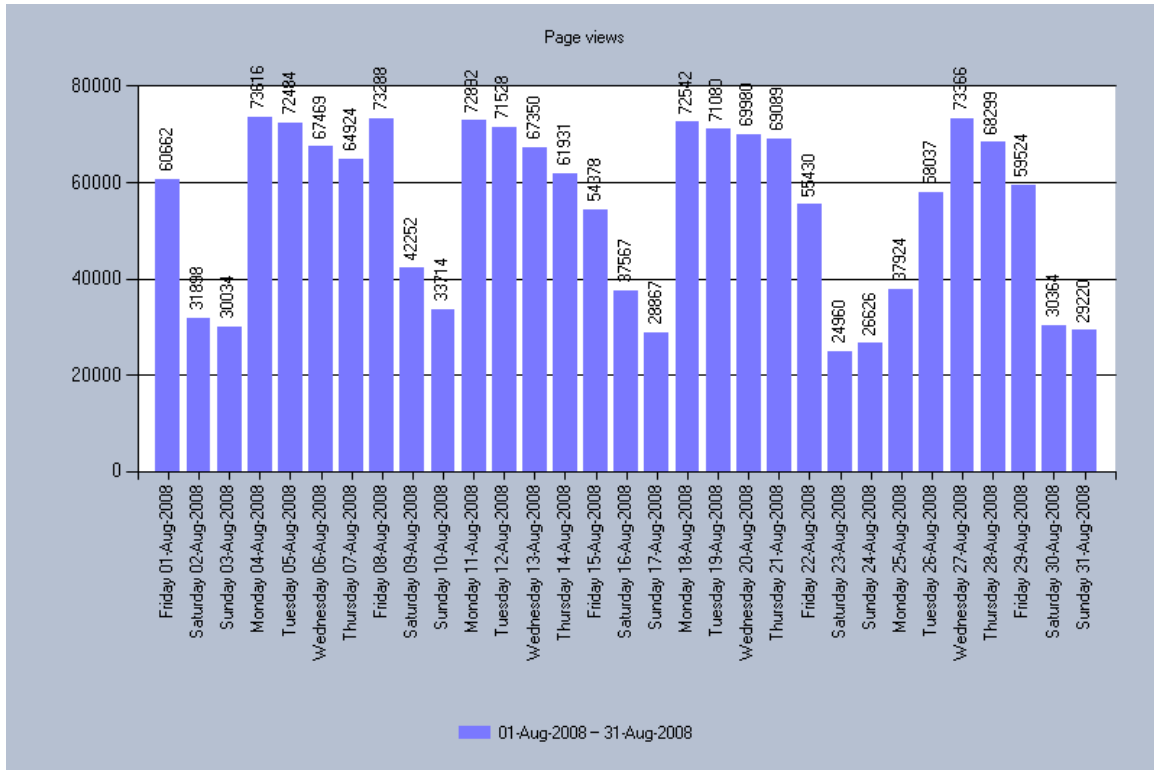

Thursday 28-Aug-2008	68,299	15,634	12,607	3,653	8,954
Friday 29-Aug-2008	59,524	11,932	9,592	2,205	7,387
Saturday 30-Aug-2008	30,364	6,225	5,608	1,907	3,701
Sunday 31-Aug-2008	29,220	7,538	6,702	2,249	4,453
Total	1,691,295	357,400	159,204	77,543	81,661

Busiest days and hours in terms of page views	
The busiest hour on average	11:00 - 11:59, (5,008 page views)
The busiest weekday on average	Wednesday, (69,541 page views)
The busiest day	04-Aug-2008, (73,616 page views)
The busiest hour	11:00 - 11:59 08-Aug-2008, (9,015 page views)

Page views per user session			
Number of page views per user session	Number of user sessions	% of total	Accumulated %
1 page view	166,911	46.70%	46.70%
2 page views	47,647	13.33%	60.03%
3 page views	34,154	9.56%	69.59%
4 page views	22,723	6.36%	75.95%
5 page views	17,119	4.79%	80.74%
6 page views	12,016	3.36%	84.10%
7 page views	9,857	2.76%	86.86%
8 page views	7,410	2.07%	88.93%
9 page views	5,943	1.66%	90.59%
10 or more page views	33,627	9.41%	100.00%

Average duration of user sessions