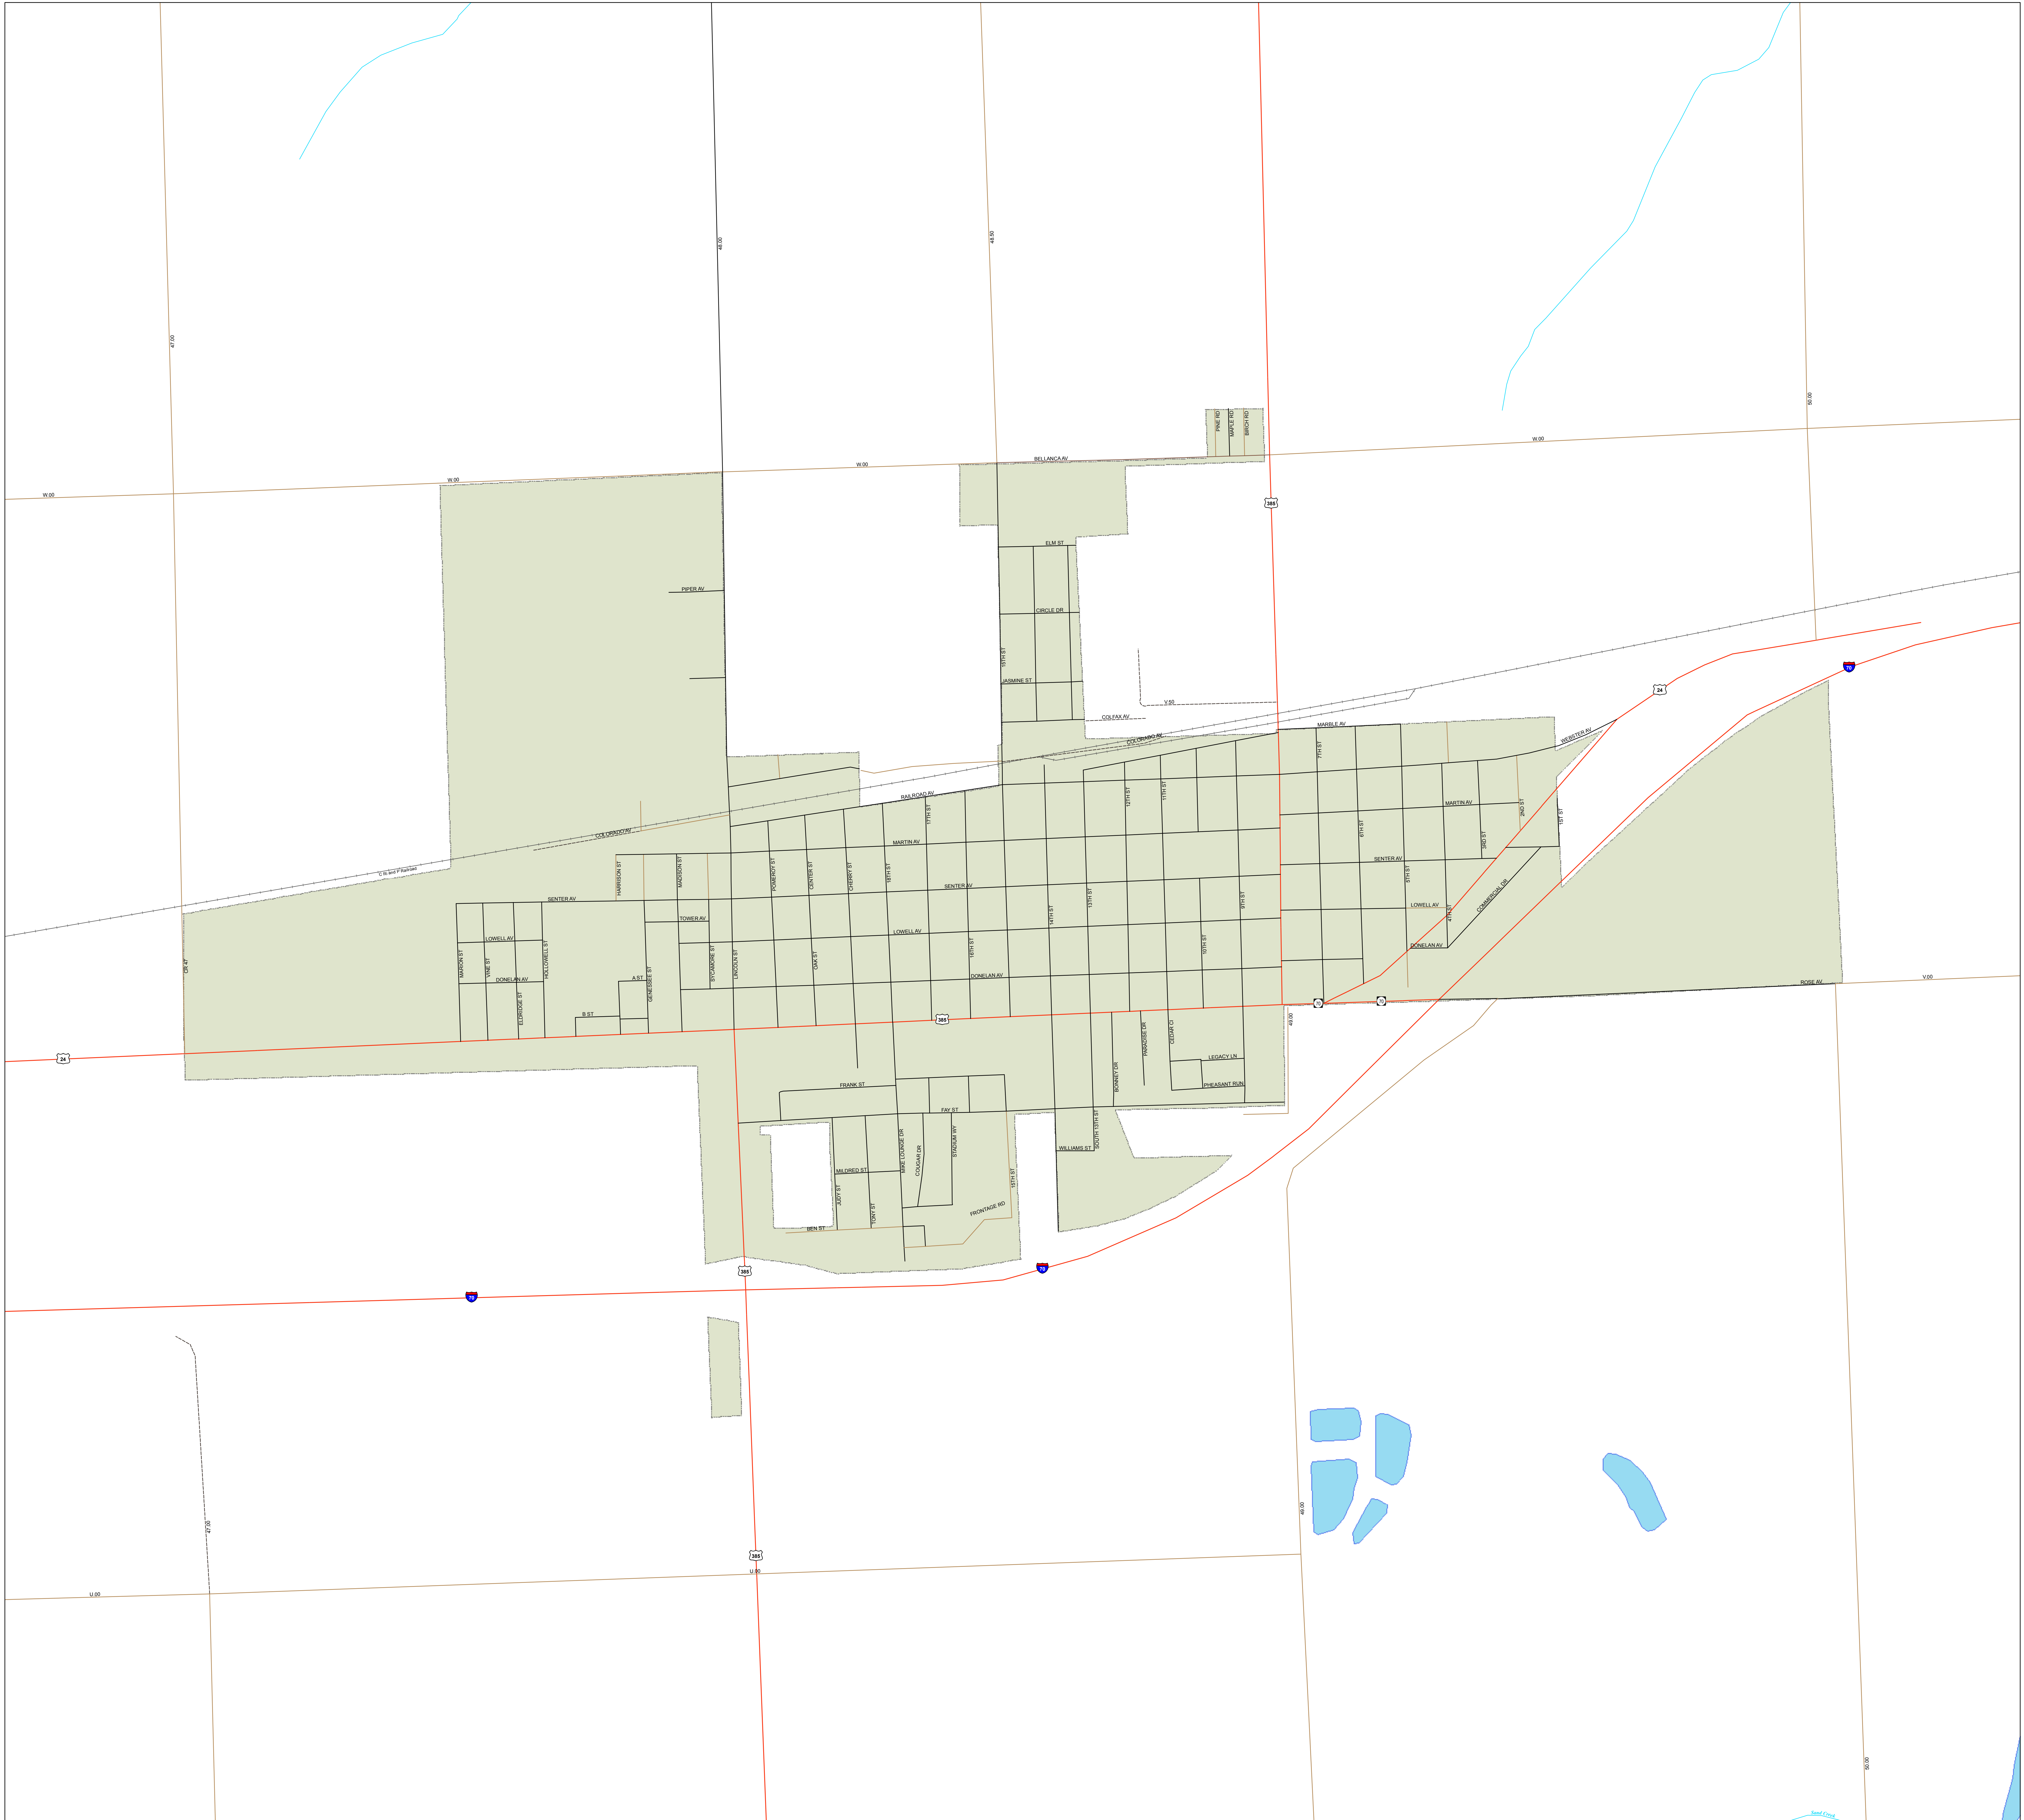

Burlington

Kit Carson

Legend			
Highways	Railroads	Lakes	Wilderness Area/Wildlife Area
Paved	Rivers/Streams	Public Lands - Bureau of Land Management	National Parks
Gravel	City Limits (various colors)	State Lands	Indian Reservations
Congested	County Lines	Forests and Parks	Military Bases
	Cemetery		

The information contained in this map is based on the most currently available data and has been checked for accuracy. CDOT does not guarantee the accuracy of any information presented, is not liable in any respect for any errors or omissions, and is not responsible for determining "fitness for use".