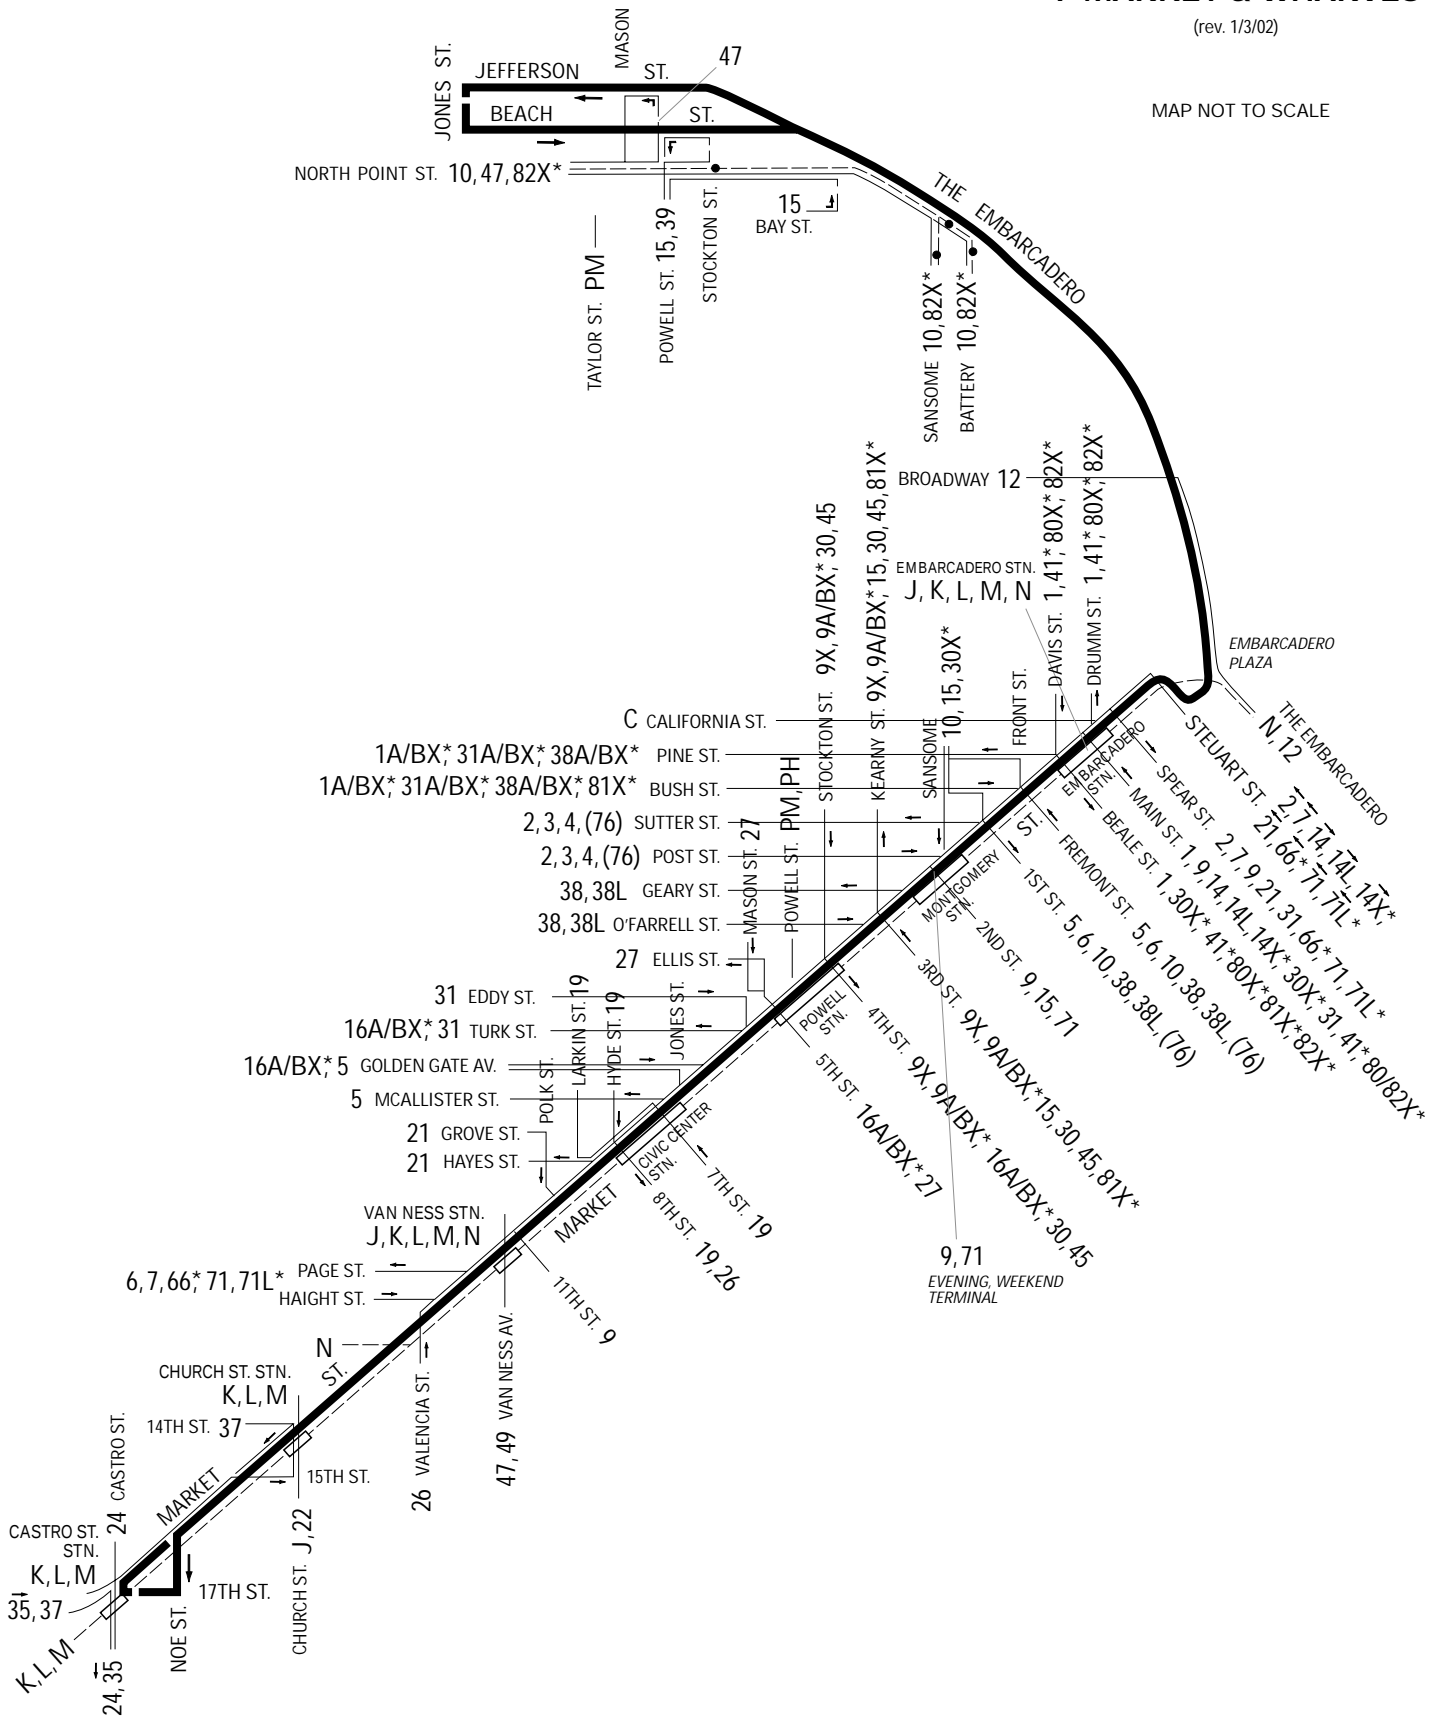

LINE F MARKET & WHARVES

(rev. 1/3/02)

MAP NOT TO SCALE

* WEEKDAY PEAK HOURS ONLY
 (76) - SUNDAYS, HOLIDAYS ONLY