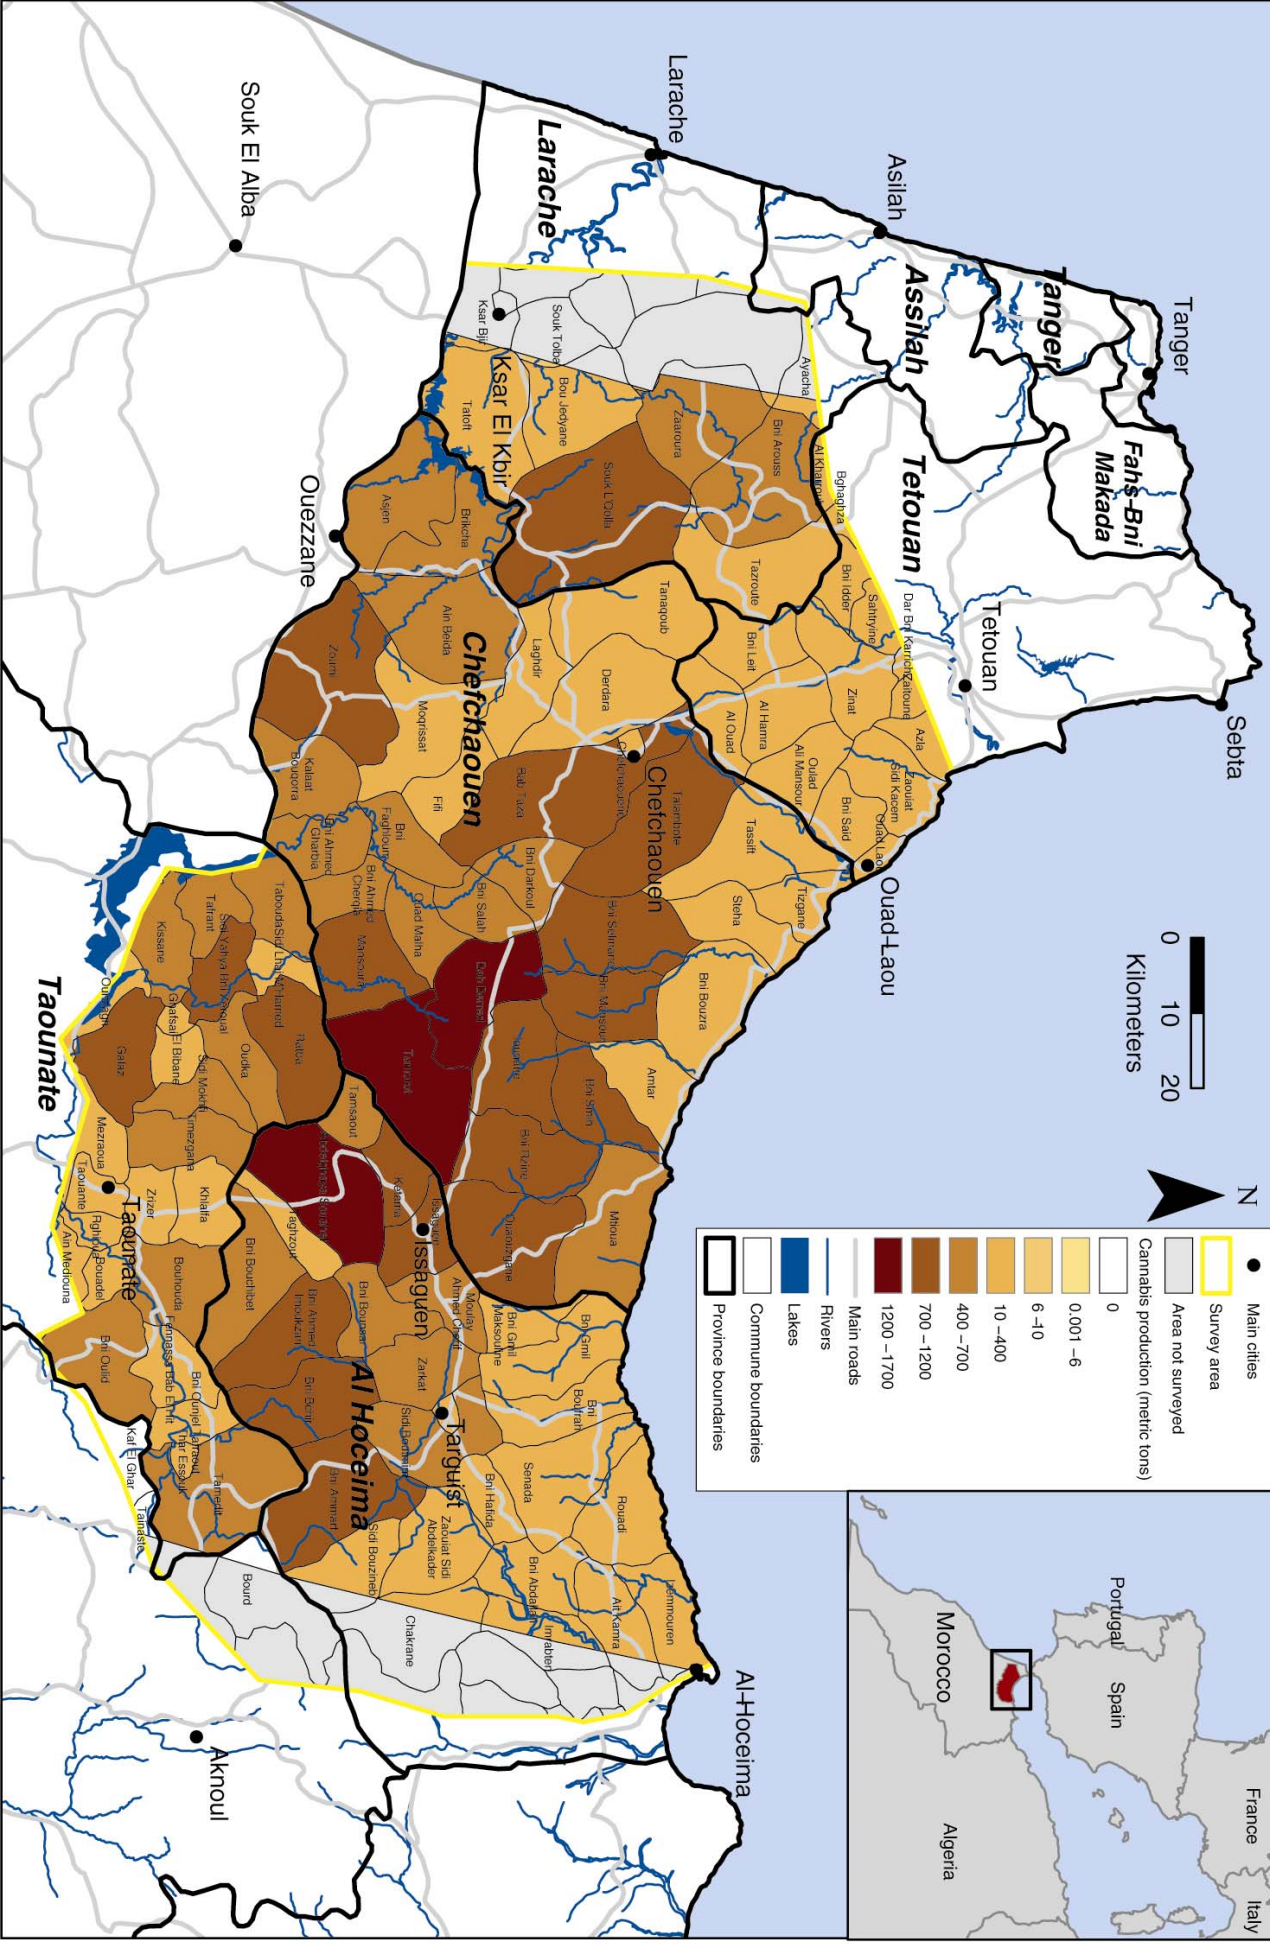

Morocco – Northern Provinces: Cannabis Production in 2003 (per commune)