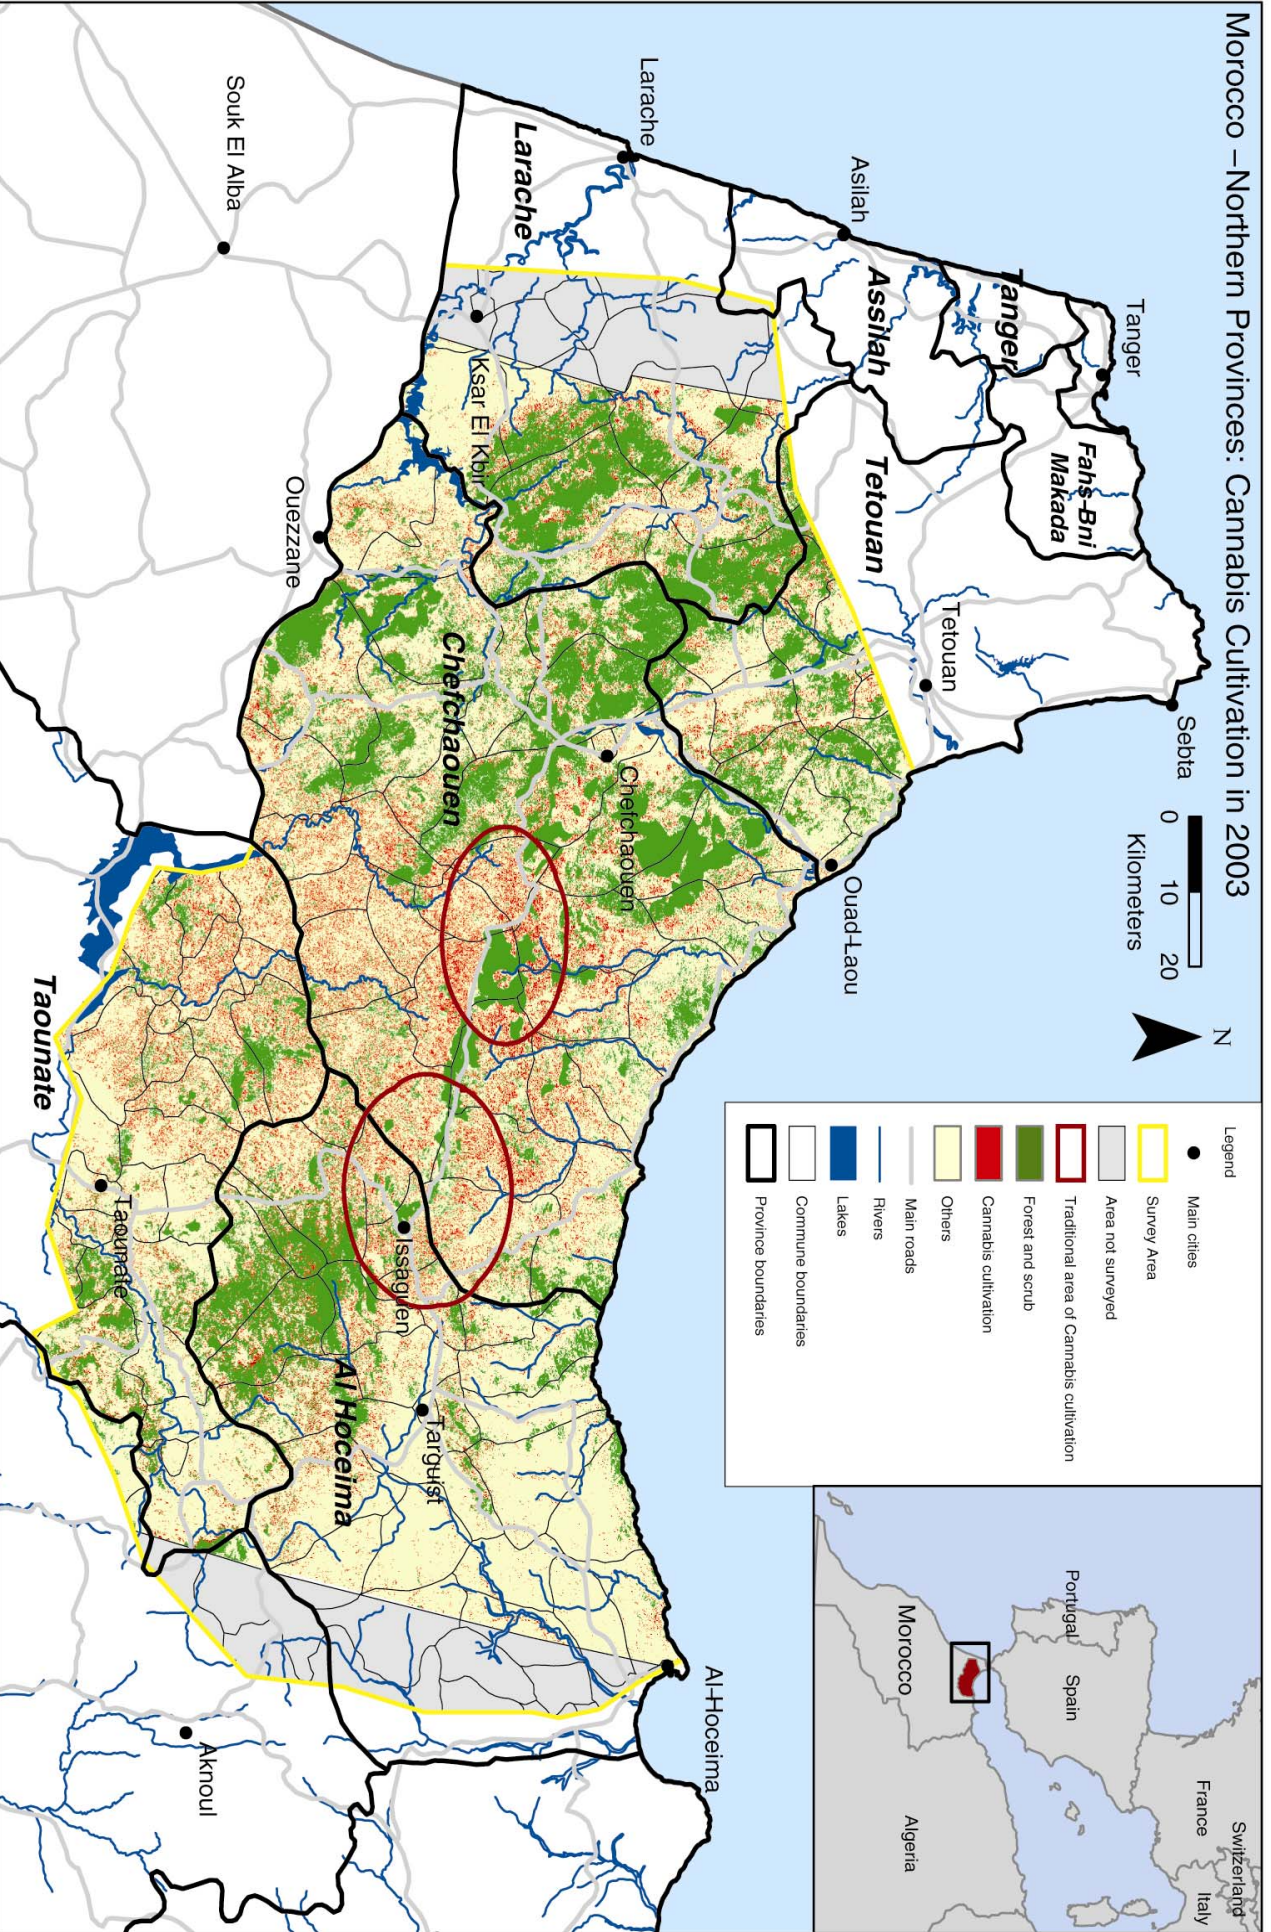

Legend

- Main cities
- Survey area
- ▭ Province boundaries

() :

:

:

) :

,

(,)

.

.

.

.

Morocco – Northern Provinces: Cannabis Cultivation in 2003

Legend	
●	Main cities
●	Survey Area
□	Area not surveyed
□	Traditional area of Cannabis cultivation
□	Forest and scrub
□	Cannabis cultivation
□	Others
□	Main roads
□	Rivers
□	Lakes
□	Commune boundaries
□	Province boundaries