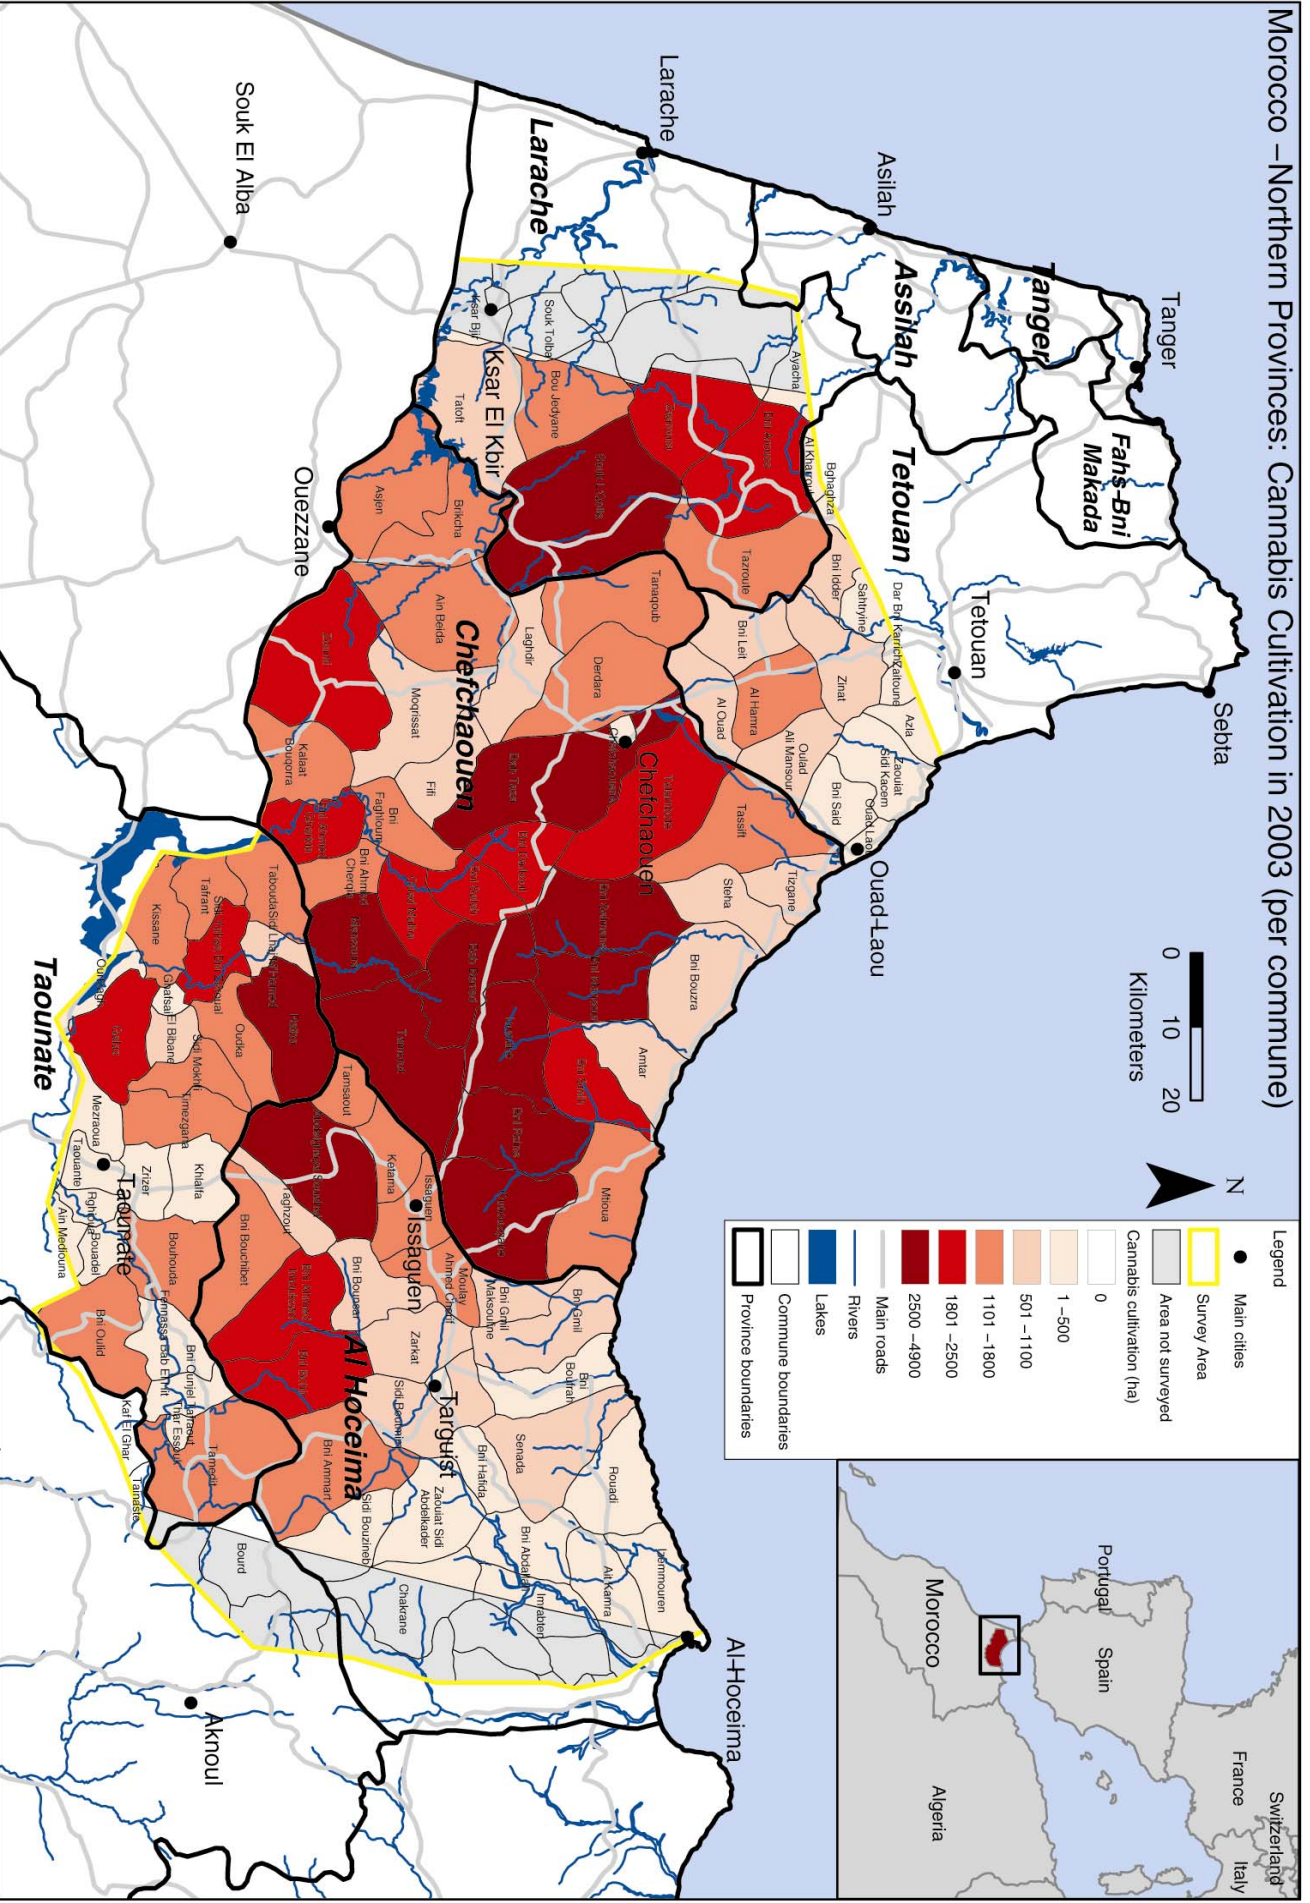

Morocco – Northern Provinces: Cannabis Cultivation in 2003 (per commune)