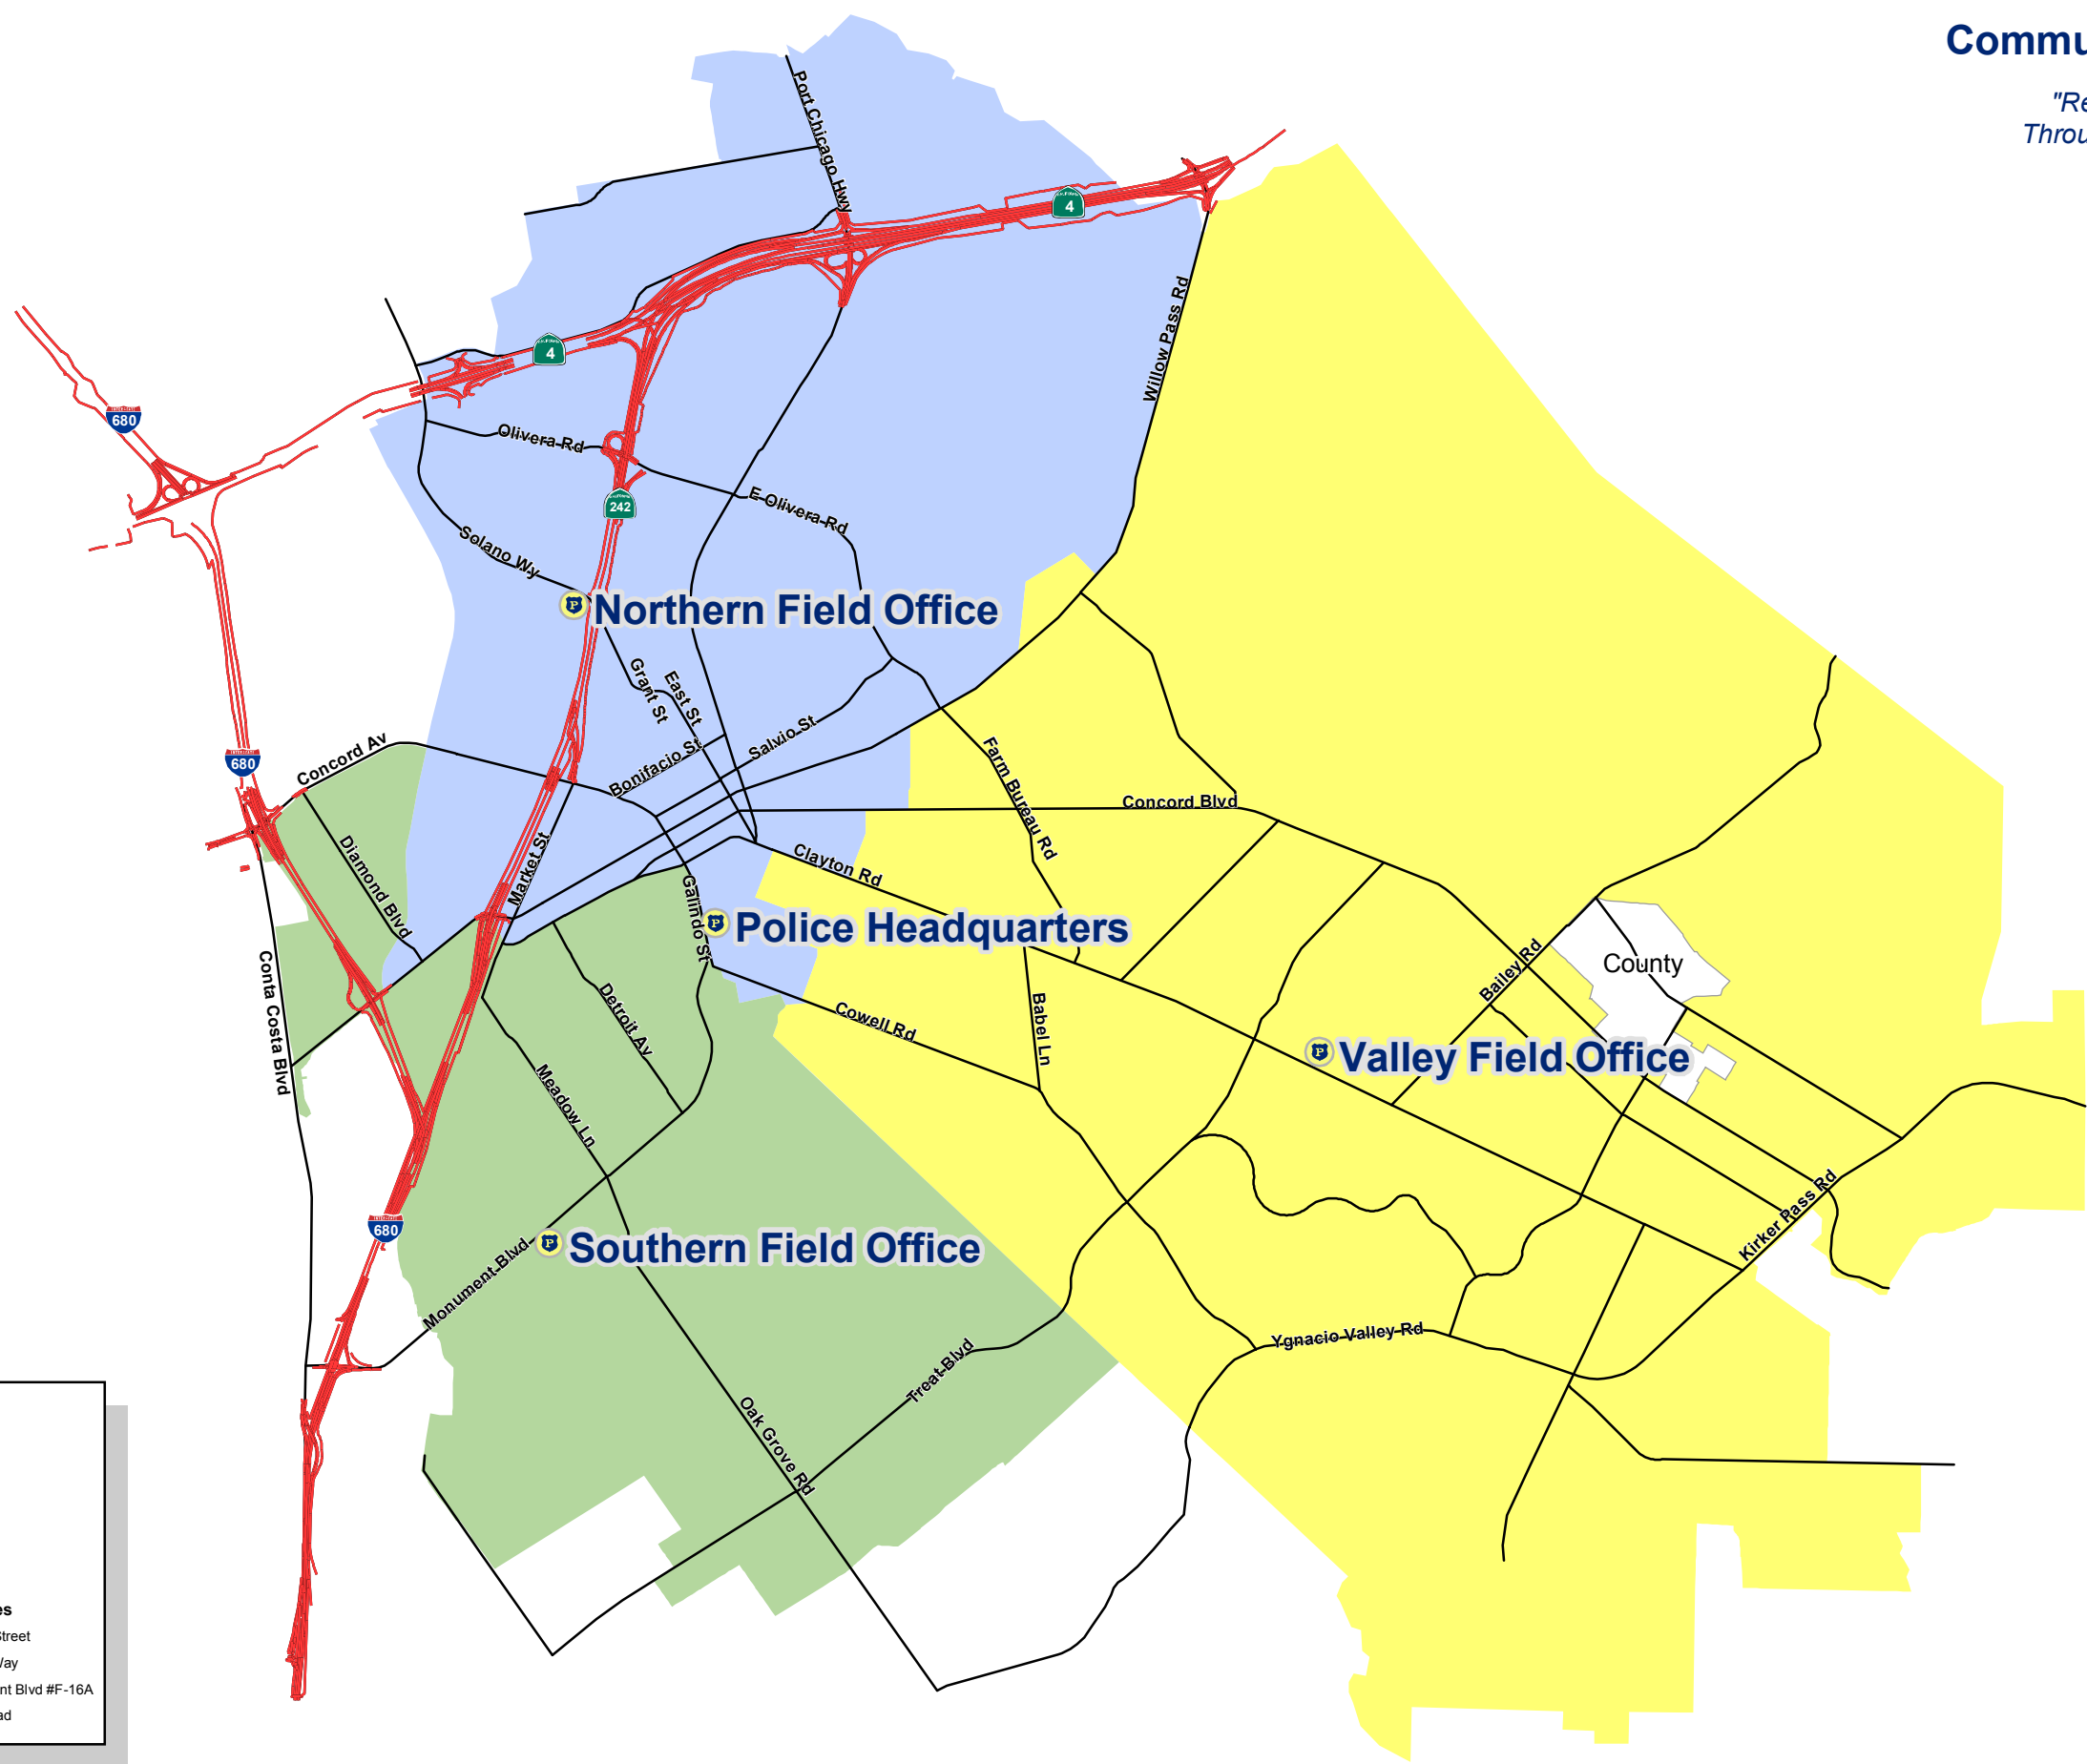

Community Policing Districts

"Realizing The Police Mission
Through Community Partnerships"

Legend

- City Limit
- Districts**
 - Northern District
 - Southern District
 - Valley District
 - County
- Headquarters/Field Offices**
 - Police Headquarters: 1350 Galindo Street
 - Northern Field Office: 2166 Solano Way
 - Southern Field Office: 1500 Monument Blvd #F-16A
 - Valley Field Office: 4467 Clayton Road