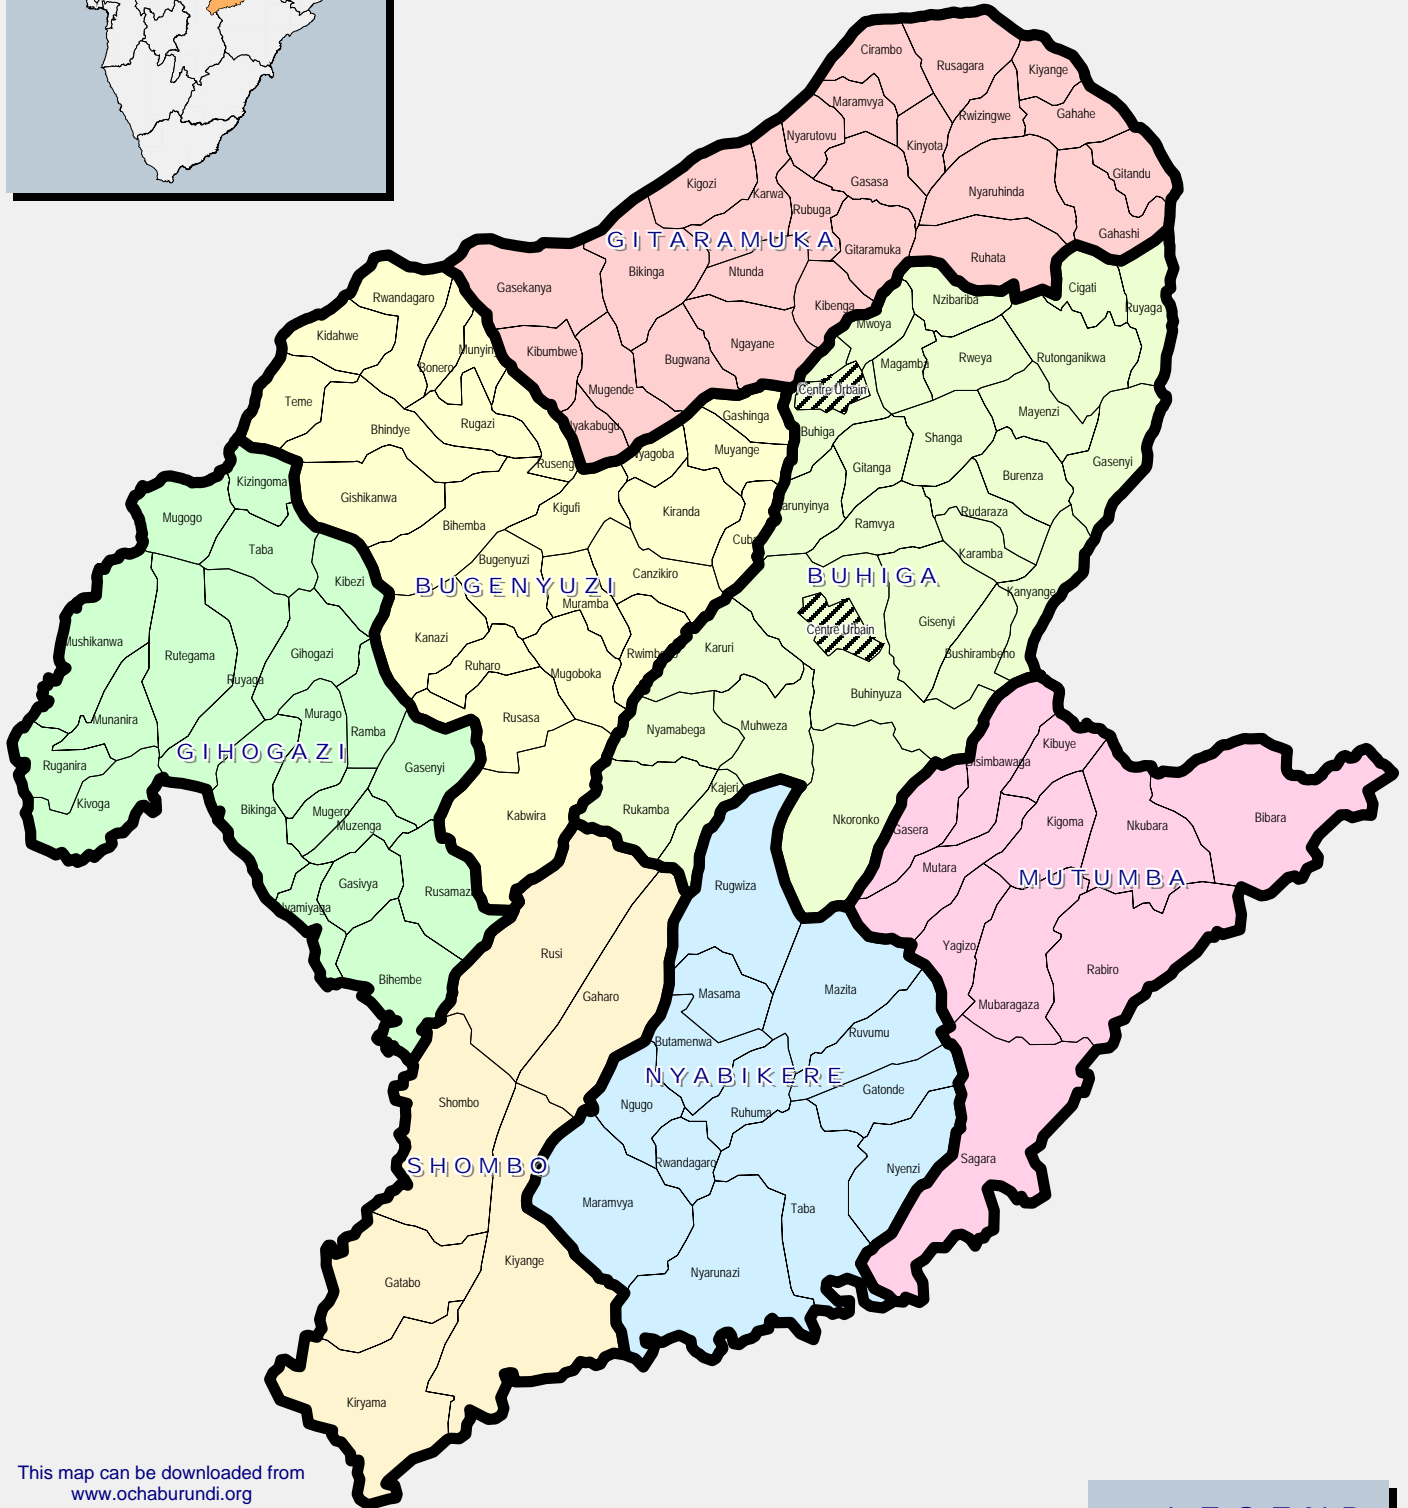

**MAP LOCATOR**

This map can be downloaded from [www.ochaburundi.org](http://www.ochaburundi.org)

Data Source Administrative Boundaries:  
IGEBU, 2003  
Map by: OCHA Burundi, 14 July 2004  
OCHA-BDI-034-140704-E-A4

**LEGEND**

- Commune
- Colline