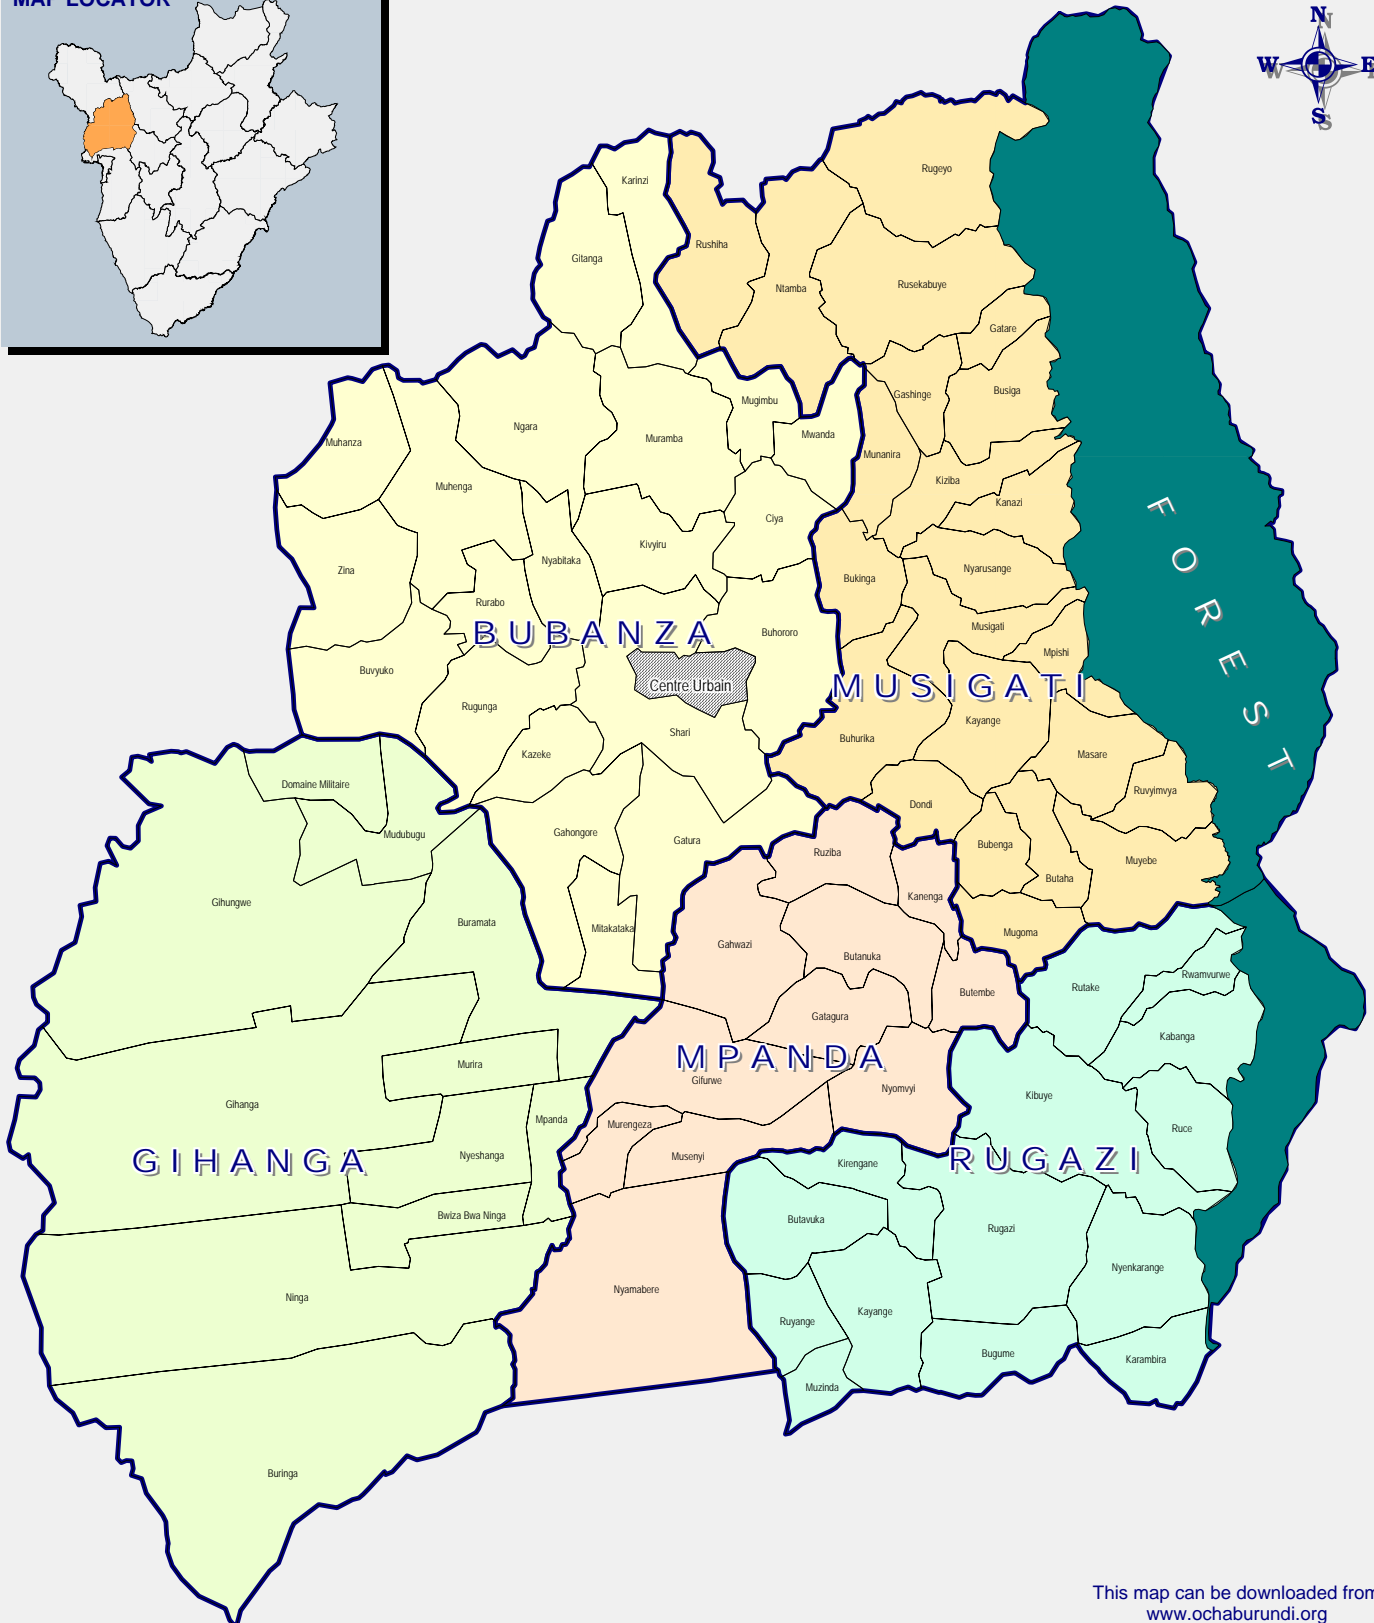

MAP LOCATOR

This map can be downloaded from
www.ochaburundi.org

Data Source
Administrative Boundaries: IGEBU, 2003

Map by: OCHA Burundi, 14 July 2004

OCHA-BDI-028-140704-E-A4

Kilometers

Scale: 1:210,000

LEGEND

- Commune
- Colline